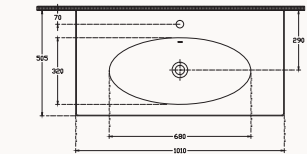

101
10SX51101SV
1010x505 mm
clear flat basin