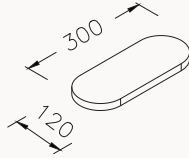

30

300x120x18 mm
raf

raf

21PN9001030I beyaz lake raf

21PN9004030I siyah lake raf