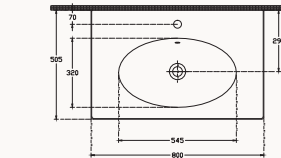

80
10SX50080SV
800x505 mm
clear flat basin