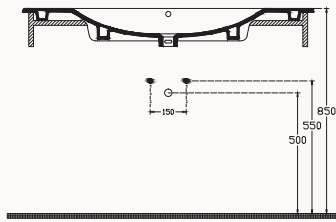

with taphole
with overflow
fixation set is not included
suitable with furniture
suitable with wall assembly