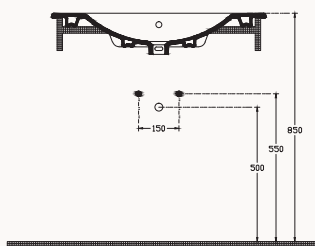

with taphole
with overflow
fixation set is not included
suitable with furniture
suitable with wall assembly