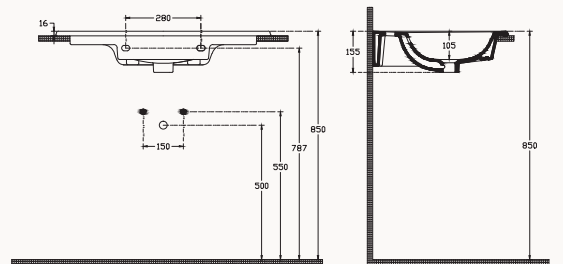

80
10SX50080SV
800x505 mm
clear flat basin

with taphole
with overflow
fixation set is not included
suitable with furniture
suitable with wall assembly