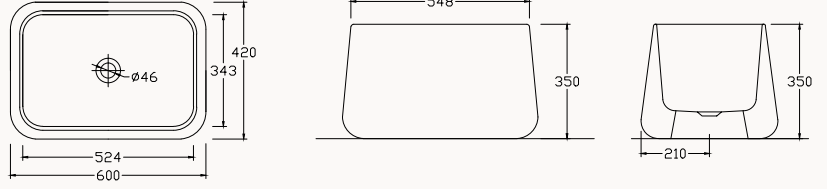

60

10AL75060SV

600x420 mm
monoblok tezgahüstü
lavabo