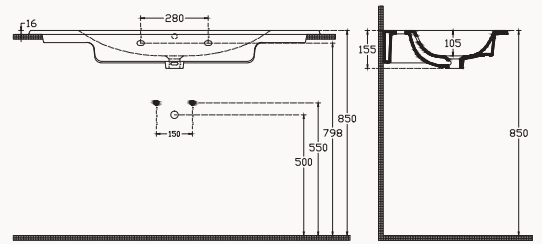

121
10SX50121SV
1210x505
clear flat basin

with taphole
with overflow
fixation set is not included
suitable with furniture
suitable with wall assembly