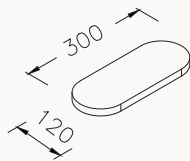

30

300x120x18 mm
raf

raf

21PN9001030I beyaz lake raf

21PN9004030I siyah lake raf