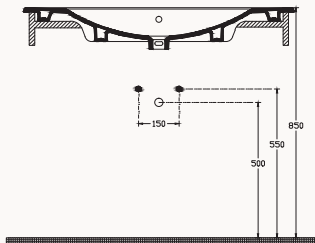

with taphole
with overflow
fixation set is not included
suitable with furniture
suitable with wall assembly