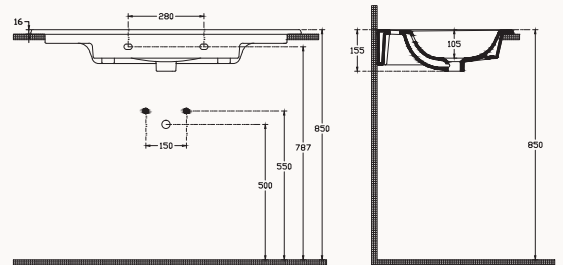

101
10SX51101SV
1010x505 mm
clear flat basin

with taphole
with overflow
fixation set is not included
suitable with furniture
suitable with wall assembly