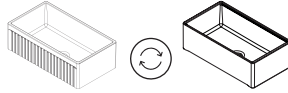

Eviyeler

Opsiyonel

Çift Taraflı Kullanım

10FS80084

Ledro Tek Hazneli Eviye,
84 cm | Beyaz

838 x 460 x 258 mm (g x d x y)

~~13.076 ₺~~

6.105 ₺

38TP02071 Sifon 255 ₺

60GR0704 Izgara 2.715 ₺

- ① Izgara ile kullanılması tavsiye edilir.
- ① Izgara ve sifon ayrıca sipariş edilmelidir.