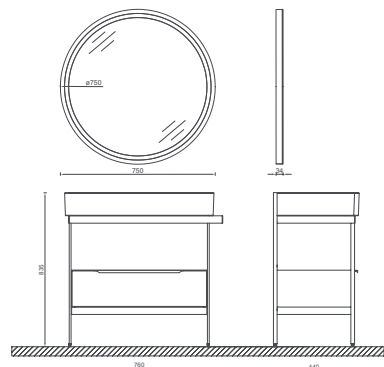

OMBRA

OMBRA Washbasin Unit, 80 cm

1. **Features**
   760 X 440 X 841 mm
   · Drawer Anti-Slip Matt
   · Drawer Soft-Close
   · Slim Drawer
   · Black Glass Front Panel
   · Matte Lacquer
   · Dimmer Mirror

Washbasin Included

- 29MNS008080I Washbasin Cabinet, Matte White Washbasin
- 29MNS008081I Washbasin Cabinet, Anthracite Washbasin
- 29MNS008083I Washbasin Cabinet, Ivory Washbasin
- 29MN3008075I 75 cm Mirror with LED, Mat Black Lacquer

Compatible Washbasin:
10VA50081-2L , -2K-2C

OMBRA Tall Cabinet, 35 cm

1. **Features**
   350 x 300 x 1170 mm
   · Matte Lacquer & Painted Profile
   · Black Glass Shelf

- 29MN3008035I 35 cm Short Glass Unit