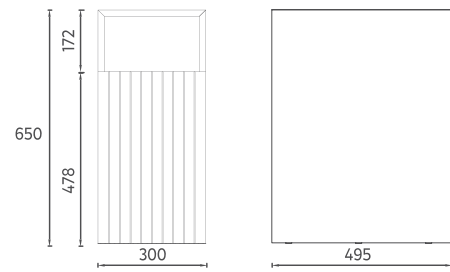

INFINITY Deep Base Cabinet, 30 cm

1. **Features**
   300 x 495 x 650 mm
   · Matte Lacquer Body
   · Soft Close Door
   · Smoked Glass Shelf
   · Compression Glass Shelf Support
   · Hidden Adjustable Metal Hanger

21IF6148030I	Deep Base Cabinet Right, Ruby Red
21IF6149030I	Deep Base Cabinet Right, Ocean
21IF6150030I	Deep Base Cabinet Right, Salmon
21IF6113030I	Deep Base Cabinet Right, Pastel Green
21IF6172030I	Deep Base Cabinet Right, Night Blue
21IF6112030I	Deep Base Cabinet Right, Cream
21IF6248030I	Deep Base Cabinet Left, Ruby Red
21IF6249030I	Deep Base Cabinet Left, Ocean
21IF6250030I	Deep Base Cabinet Left, Dark Salmon
21IF6213030I	Deep Base Cabinet Left, Pastel Green
21IF6272030I	Deep Base Cabinet Left, Night Blue
21IF6212030I	Deep Base Cabinet Left, Cream