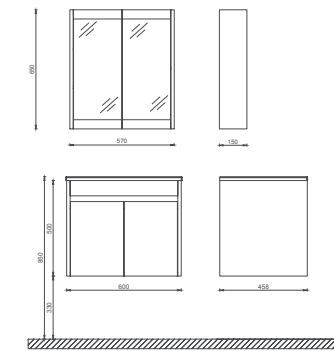

LINE Washbasin Unit, 60 cm

Features
600 x 458 x 500 mm
· Door Soft Close
· MDF Lam
Mirror
570 x 150 x 650 mm

Washbasin Included

- 24LNS5620601 Washbasin Cabinet, White
- 24LNS5640601 Washbasin Cabinet, Detroit-White
- 24LNS5630601 Washbasin Cabinet, Retro Silver
- 24LN25620601 60 cm Cabinet Mirror, White
- 24LN25640601 60 cm Cabinet Detroit-White
- 24LN25630601 60 cm Cabinet Mirror, Retro Silver

Compatible Washbasin:
10SL50061