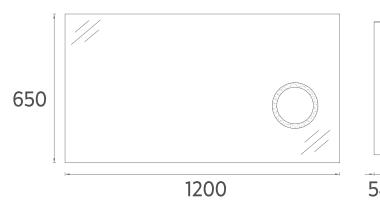

M8 Magnifying Mirror with LED, 120 cm

1. **Features**
   1200 x 54 x 650 mm
   · 4000 Kelvin Daylight
   · Touch On/Off
   · LED Mirror Frame
   · Magnifying Mirror with LED Frame

29OR40001201 **120 cm Magnifying Mirror with LED**