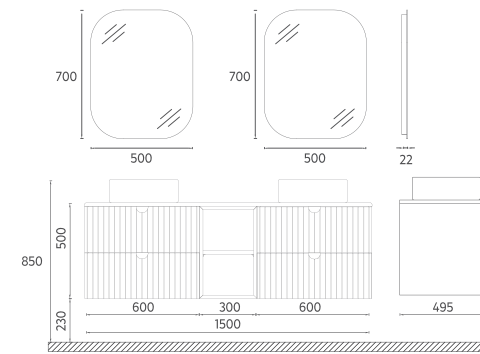

INFINITY Quartz Counter Washbasin Unit, 150 cm

1. **Features**
   1500 x 495 x 500 mm
   · Matte Lacquer Body
   · Soft-Close Drawer
   · Mirror with LED
   · Drawer Anti-Slip Matt
   · Metal Sided Drawer
   · **White Quartz Counter**

Two Washbasin Included

Quartz Counter, Bright Anodizing Handle

21IFS7481601-01	Washbasin Cabinet Ruby Red, Maroon Red Washbasin
21IFS7491601-01	Washbasin Cabinet Ocean, Petrol Green Washbasin
21IFS7501601-01	Washbasin Cabinet Dark Salmon, Salmon Washbasin
21IFS7131601-01	Washbasin Cabinet Pastel Green, Mint Washbasin
21IFS7721601-01	Washbasin Cabinet Night Blue, Isvea Blue Washbasin
21IFS7121601-01	Washbasin Cabinet Cream, Ivory Washbasin
29IF4000561	LED Mirror X 2

21IFS7481611-01	Washbasin Cabinet Ruby Red, White Washbasin
21IFS7491611-01	Washbasin Cabinet Ocean, White Washbasin
21IFS7501611-01	Washbasin Cabinet Dark Salmon, White Washbasin
21IFS7131611-01	Washbasin Cabinet Pastel Green, White Washbasin
21IFS7721611-01	Washbasin Cabinet Night Blue, White Washbasin
21IFS7121611-01	Washbasin Cabinet Cream, White Washbasin
29IF4000561	LED Mirror X 2

Quartz Counter, Brushed Gold Handle

21IFS7481501-01	Washbasin Cabinet Ruby Red, Maroon Red Washbasin
21IFS7491501-01	Washbasin Cabinet Ocean, Petrol Greenen Washbasin
21IFS7501501-01	Washbasin Cabinet Dark Salmon, Salmon Washbasin
21IFS7131501-01	Washbasin Cabinet Pastel Green, Mint Washbasin
21IFS7721501-01	Washbasin Cabinet Night Blue, Isvea Blue Washbasin
21IFS7121501-01	Washbasin Cabinet Cream, Ivory Washbasin
29IF4000561	LED Mirror X 2

21IFS7481511-01	Washbasin Cabinet Ruby Red, White Washbasin
21IFS7491511-01	Washbasin Cabinet Ocean, White Washbasin
21IFS7501511-01	Washbasin Cabinet Dark Salmon, White Washbasin
21IFS7131511-01	Washbasin Cabinet Pastel Green, White Washbasin
21IFS7721511-01	Washbasin Cabinet Night Blue, White Washbasin
21IFS7121511-01	Washbasin Cabinet Cream, White Washbasin
29IF4000561	LED Mirror X 2

Compatible Washbasin:
10NF65036-2R, 2P, 2S, 2T
2Z, 2K