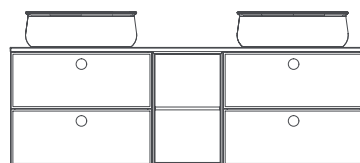

MONDO

**COUNTERTOP
DOUBLE DRAWER
WASHBASIN UNIT**

150

1500 x 500 x 500 mm