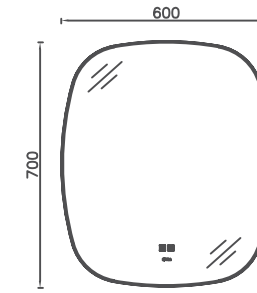

MONDO LED Mirror, 60 cm

1. **Features**
   600 x 22 x 700 mm
2. LED Mirror
   - 3000 Kelvin & 6500 Kelvin Multicolor
   - Touch On / Off
   - Antifog

21FD4009070I	60 cm Amorphous, Plexy LED Mirror