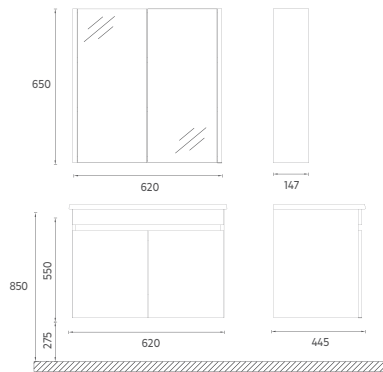

TRIO Washbasin Unit, 65 cm

Features
810 x 465 x 600 mm
· MDF Lam
· Door Soft Close

Washbasin Included

24TRS565065I	Washbasin Cabinet, Latin Marble
24TR2565065I	65 cm Cabinet Mirror, Latin Marble
24TRS598065I	Washbasin Cabinet, Retro Silver
24TR2598065I	65 cm Cabinet Mirror, Retro Silver
24TRS599065I	Washbasin Cabinet, Detroit
24TR2599065I	65 cm Cabinet Mirror, Detroit
24TRS576065I	Washbasin Cabinet, Retro Bronze
24TR2576065I	65 cm Cabinet Mirror, Retro Bronze

! Compatible Washbasin:
10LE50065