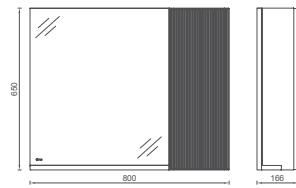

SIENA Cabinet Mirror, 80 cm

Features
800 x 170 x 650 mm
· Door Soft Close
· Thermoform

27SN2070080I	80 cm Cabinet Mirror, Brick Red
27SN2080080I	80 cm Cabinet Mirror, Soft Green
27SN2090080I	80 cm Cabinet Mirror, Dark Blue