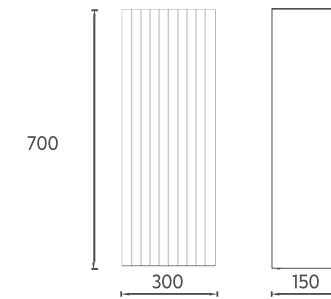

INFINITY Upper Cabinet, 30 cm

1. **Features**
   300 x 150 x 700 mm
   · Matte Lacquer Body
   · Soft Close Door
   · Smoked Glass Shelf
   · Compression Glass Shelf Support
   · Hidden Adjustable Metal Hanger

21IF6148032I	Upper Cabinet Right, Ruby Red
21IF6149032I	Upper Cabinet Right, Ocean
21IF6150032I	Upper Cabinet Right, Salmon
21IF6113032I	Upper Cabinet Right, Pastel Green
21IF6172032I	Upper Cabinet Right, Night Blue
21IF6112032I	Upper Cabinet Right, Cream
21IF6248032I	Upper Cabinet Left, Ruby Red
21IF6249032I	Upper Cabinet Left, Ocean
21IF6250032I	Upper Cabinet Left, Dark Salmon
21IF6213032I	Upper Cabinet Left, Pastel Green
21IF6272032I	Upper Cabinet Left, Night Blue
21IF6212032I	Upper Cabinet Left, Cream