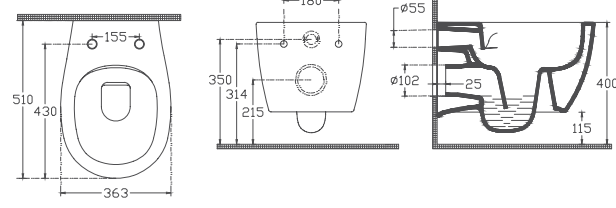

SENTIMENTI NEO RimLess SensoClean Wall Hung WC

10ARS1034I Rimless Wall Hung WC, Cold Water Inlet
40D802001-S D80 WC Seat Slim

1. **Features**
2. SmartFix Plus
   - Mounting Kit Included
   - Concealed Cistern Should Be Adjusted To 4L
   - Integrated Bidet Valve With Sensor
   - WC Seat (Soft-Close, Quick Release) Must Be Ordered Separately