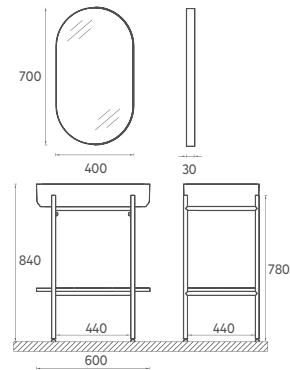

PUNO ART. Metal Profile Washbasin Unit, 60 cm

Features
600 x 440 x 840 mm
· Stainless Steel Profile
· Brushed Solid Brass
· Titanium Coating

Washbasin Included

29PNS008063I	Washbasin Cabinet, Isvea Bluesi Washbasin
29PN4008040I	Mirror
21PN9004030I	30 cm Wall Shelf, Black

Compatible Washbasin:
10NF65060-2Z