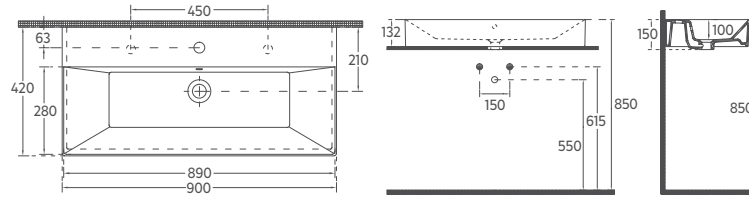

SISTEMA² SOFT

SISTEMA² SOFT Countertop Washbasin, 90 cm

10SF51090 Countertop Washbasin

1. **Features**
2. 900 x 420 mm
   - With Tap Hole
   - With Overflow Hole
   - Sharp&Slim
   - Suitable for Furniture & Wall Use