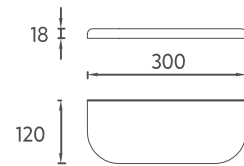

SOGNO Washbasin Unit, 30 cm

Features
300 x 120 x 18 mm
· Matte Lacquer Shelf

- 21SG90770301 30 cm Shelf, Night Blue
- 21SG90580301 30 cm Shelf, Sand Beige
- 21SG90470301 30 cm Shelf, Anthracite
- 21SG90530301 30 cm Shelf, Amber