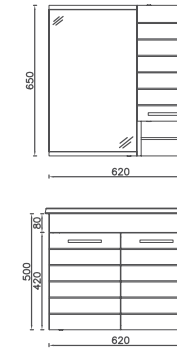

PLATON Washbasin Unit, 65 cm

Features
750 x 448 x 500 mm
· MDF Lam Body & Thermoform Door
· Door Soft Close
Upper Cabinet
620 x 165 x 650 mm

Washbasin Included

Compatible Washbasin:
10LE50065

27PTS001065I	Washbasin Cabinet, Glossy White
27PTS012065I	Washbasin Cabinet, White - Dark Grey
27PTS023065I	Washbasin Cabinet, White - Green
27PT2001065I	65 cm Cabinet Mirror, Glossy White
27PT2012065I	65 cm Cabinet Mirror, White - Dark Grey
27PT2023065I	65 cm Cabinet Mirror, White - Green