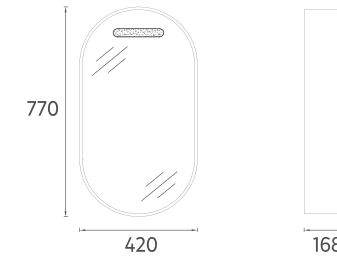

PUNO Mirror Cabinet, 42 cm

1. **Features**
   420 x 168 x 770 mm
2. 4000 Kelvin Daylight LED

29PN2113040I	Mirror Cabinet, Pastel Green Right
29PN2213040I	Mirror Cabinet, Pastel Green Left
29PN2112040I	Mirror Cabinet, Cream Right
29PN2212040I	Mirror Cabinet, Cream Left
21PN2114040I	Mirror Cabinet, Stone Gray Right
21PN2214040I	Mirror Cabinet, Stone Gray Left