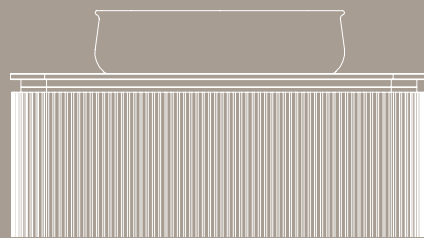

Artisan Edition FLUIDO

Inspired by corded hand workmanship of Italian furniture craftsmanship, ISVEA's Artisan Collection Fludio Bathroom Furniture makes beauty of wood processed with art unfold.

Fludio carries elegance and warmth of nature to our bathrooms. Designed with soft lines, away from sharp lines, this series adds a neo-classical touch to modern bathrooms. Corded handcrafted natural wood veneers highlight the natural beauty of each piece.

Fludio series combined its elegant design with functionality. A 100-cm furniture module and tall cabinet offer a perfect area for arrangement of your bathroom items. Single wide drawer of the lower module makes arrangement and access easier. While Fludio offers a more durable and long-lasting use with its Quartz countertops, it offers comfortable use independent of ambient light thanks to its under-counter LED lighting.

Owing to Multicolor feature of decagon mirror complementing Fludio series, now, it is possible for you to set your bathroom's light tone anyway you like. Additionally, it offers a clear image thanks to its fog free feature.