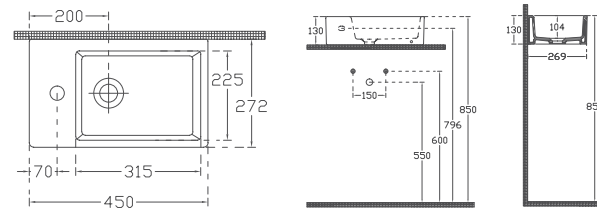

PURITA Semi Recessed Washbasin, 50 cm

10PL52050 Countertop Washbasin

Features

504 x 422 mm

- With Tap Hole
- With Overflow Hole
- Suitable for Furniture
- Mounting Kit Not Included

PURITA

PURITA Compacto Washbasin, 45 x 27 cm