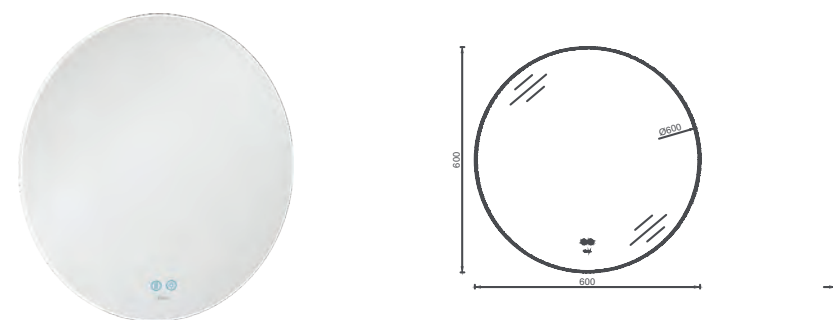

Multicolor LED Mirror, 60 cm

Features
600 x 34 x 600 mm
· LED Mirror
· 3000 Kelvin & 6500 Kelvin Multicolor
· Touch On / Off
· Antifog

29RG11260601 Raggio Multicolor Mirror