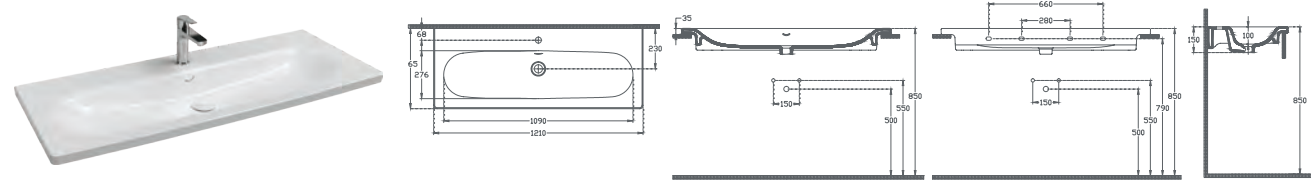

+
60 ANNI

“

From thin lines to elegance.

SISTEMA^S

SISTEMA^S Washbasin, 121 cm

10SS50121

Washbasin

Features