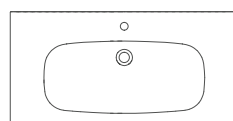

101
1010 x 505 mm