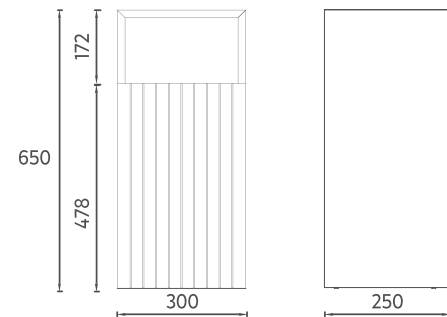

INFINITY Shallow Base Cabinet, 30 cm

1. **Features**
   300 x 250 x 650 mm
   · Matte Lacquer Body
   · Soft Close Door
   · Smoked Glass Shelf
   · Compression Glass Shelf Support
   · Hidden Adjustable Metal Hanger

21IF6148031I	Shallow Base Cabinet Right, Ruby Red
21IF6149031I	Shallow Base Cabinet Right, Ocean
21IF6150031I	Shallow Base Cabinet Right, Salmon
21IF6113031I	Shallow Base Cabinet Right, Pastel Green
21IF6172031I	Shallow Base Cabinet Right, Night Blue
21IF6112031I	Shallow Base Cabinet Right, Cream
21IF6248031I	Shallow Base Cabinet Left, Ruby Red
21IF6249031I	Shallow Base Cabinet Left, Ocean
21IF6250031I	Shallow Base Cabinet Left, Dark Salmon
21IF6213031I	Shallow Base Cabinet Left, Pastel Green
21IF6272031I	Shallow Base Cabinet Left, Night Blue
21IF6212031I	Shallow Base Cabinet Left, Cream