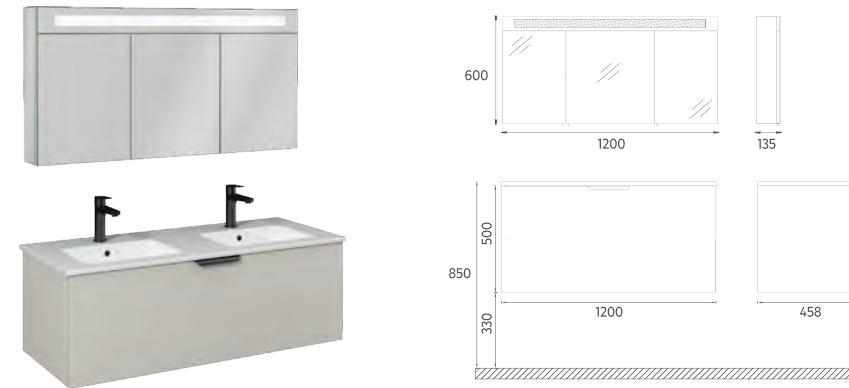

LIV Double Washbasin Unit, 120 cm

1. **Features**
   1200 x 400 x 458 mm
   · MDF Lam Body
   · MDF Lam Single Drawer
   · Drawer Soft-Close
   · Soft Touch Surface

Washbasin Included

24LVS222121I	Washbasin Cabinet, Lava
24LVS222120I	Washbasin Cabinet, Light Beige
Glossy Chrome Handle	
24LVS322121I	Washbasin Cabinet, Lava
24LVS322120I	Washbasin Cabinet, Light Beige
22OR2600120I	120 cm Mirror Cabinet, with 3 Doors, LED

! Compatible Washbasin:
10SL50121