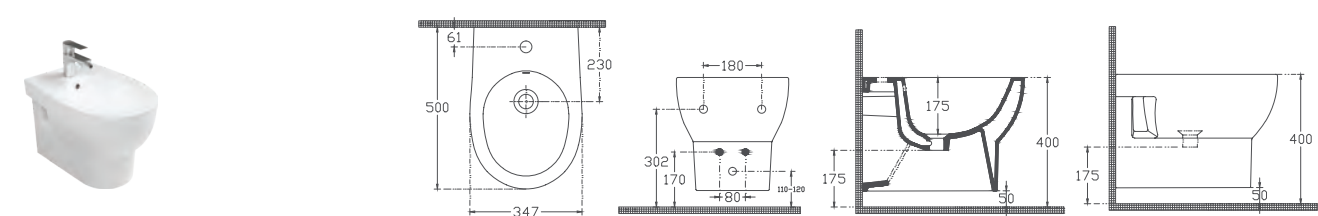

ABSOLUTE Wall Hung Bidet

10AB41001	Wall Hung Bidet