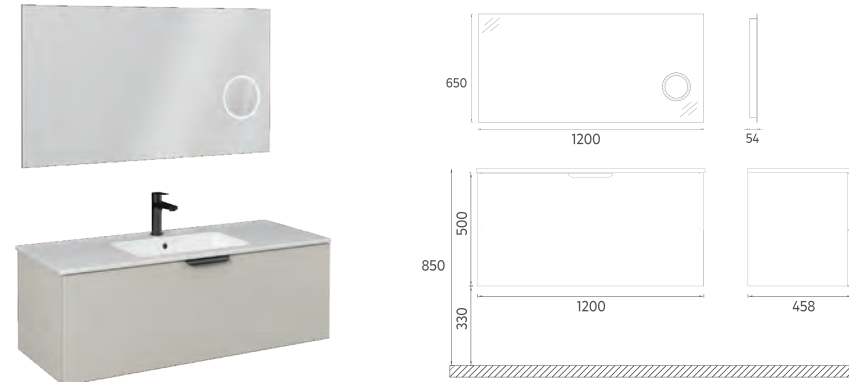

LIV Washbasin Unit, 120 cm

Features

- MDF Lam Body
- MDF Lam Single Drawer
- Drawer Soft-Close
- Soft Touch Surface

Washbasin Included

	24LVS22121I	120 cm Washbasin Cabinet, Lava
	24LVS22120I	120 cm Washbasin Cabinet, Light Beige
	Glossy Chrome Handle	
	24LVS32121I	120 cm Washbasin Cabinet, Lava
	24LVS32120I	120 cm Washbasin Cabinet, Light Beige
	29OR4000120I	120 cm Magnifying Mirror with LED

1. ! Compatible Washbasin:
   10SL5012I
   10SL5010I
   10SL5009I
   10SL5008I
   10SL5007I
   10SL5006I

	24LVS221101I	100 cm Washbasin Cabinet, Lava
	24LVS221100I	100 cm Washbasin Cabinet, Light Beige
	Glossy Chrome Handle	
	24LVS321101I	100 cm Washbasin Cabinet, Lava
	24LVS321100I	100 cm Washbasin Cabinet, Light Beige
	29OR4000100I	100 cm Magnifying Mirror with LED

1. ! Cabinet Size:
   1200 x 458 x 400 mm
   1000 x 458 x 400 mm
   900 x 458 x 400 mm
   800 x 458 x 400 mm
   700 x 458 x 400 mm
   600 x 458 x 400 mm

	24LVS221091I	90 cm Washbasin Cabinet, Lava
	24LVS221090I	90 cm Washbasin Cabinet, Light Beige
	Glossy Chrome Handle	
	24LVS321091I	90 cm Washbasin Cabinet, Lava
	24LVS321090I	90 cm Washbasin Cabinet, Light Beige
	29OR4000090I	90 cm Magnifying Mirror with LED

	24LVS221081I	80 cm Washbasin Cabinet, Lava
	24LVS221080I	80 cm Washbasin Cabinet, Light Beige
	Glossy Chrome Handle	
	24LVS321081I	80 cm Washbasin Cabinet, Lava
	24LVS321080I	80 cm Washbasin Cabinet, Light Beige
	29OR4000080I	80 cm Magnifying Mirror with LED

	24LVS221071I	70 cm Washbasin Cabinet, Lava
	24LVS221070I	70 cm Washbasin Cabinet, Light Beige
	Glossy Chrome Handle	
	24LVS321071I	70 cm Washbasin Cabinet, Lava
	24LVS321070I	70 cm Washbasin Cabinet, Light Beige
	29OR4000070I	70 cm Magnifying Mirror with LED

	24LVS221060I	60 cm Washbasin Cabinet, Lava
	24LVS221061I	60 cm Washbasin Cabinet, Light Beige
	Glossy Chrome Handle	
	24LVS321060I	60 cm Washbasin Cabinet, Lava
	24LVS321061I	60 cm Washbasin Cabinet, Light Beige
	29OR4000060I	60 cm Magnifying Mirror with LED