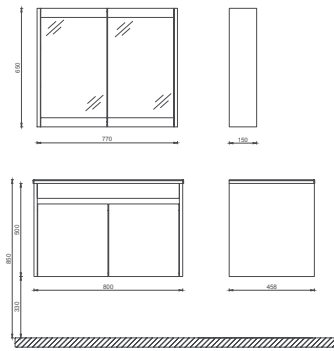

LINE

LINE Washbasin Unit, 80 cm

Features
800 x 458 x 500 mm
· Door Soft Close
· MDF Lam
Mirror
770 x 150 x 650 mm

Washbasin Included

- 24LNS5620801 Washbasin Cabinet, White
- 24LNS5640801 Washbasin Cabinet, Detroit-White
- 24LNS5630801 Washbasin Cabinet, Retro Silver
- 24LN25620801 80 cm Cabinet Mirror, White
- 24LN25640801 80 cm Cabinet Detroit-White
- 24LN25630801 80 cm Cabinet Mirror, Retro Silver

Compatible Washbasin:
10SL51081