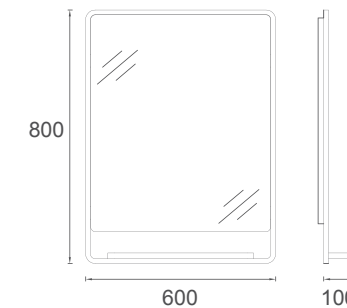

MODESTO Shelf Mirror, 60 cm

- Features**
600 x 100 x 800 mm
- Lacquer Body Shelf
 - 4000 Kelvin Daylight LED
 - Metal Çerçevesi
 - Dimmer
 - Touch On / Off

29MD4013080I	Profile Mirror with Etagera
--------------	-----------------------------