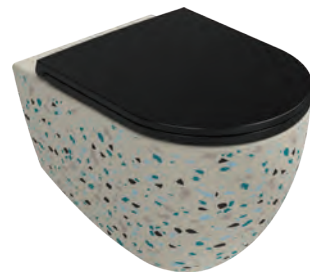

10NF02001-2K-TRZ Ivory
INFINITY CleaRim Plus Wall Hung WC
40KF05211-S
F50 WC Seat, Black