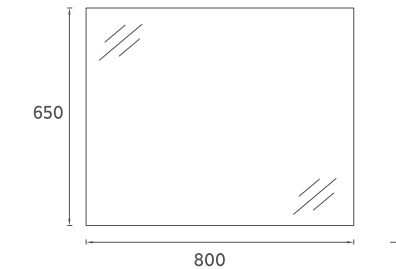

M3 Mirror, 80 cm

1. **Features**
   800 x 54 x 650 mm
   · 4000 Kelvin Daylight
   · Touch On/Off
   · LED Mirror Frame

25OR40110801 **80 cm Mirror**