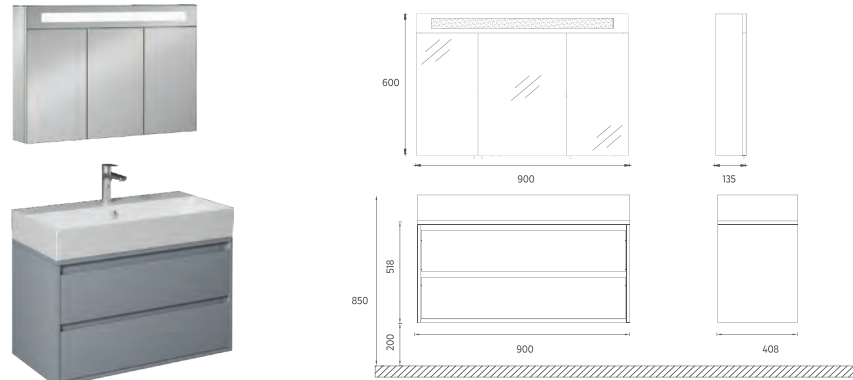

PRO Washbasin Unit, 90 cm

1. **Features**
2. Glossy Lacquer Body
   - Lacquer Double Drawer
   - LED Mirror
   - Soft Close Drawer
   - Metal Sided Full-Extension Drawer

Washbasin Included

	21SFS101090I	90 cm Washbasin Cabinet, White
	21SFS114090I	90 cm Washbasin Cabinet, Light Grey
	21SFS708090I	90 cm Washbasin Cabinet, Sand Beige
	21SFS104090I	90 cm Washbasin Cabinet, Anthracite
	22OR2600090I	90 cm Mirror Cabinet, with 3 Doors, LED
	21SFS101070I	70 cm Washbasin Cabinet, White
	21SFS114070I	70 cm Washbasin Cabinet, Light Grey
	21SFS708070I	70 cm Washbasin Cabinet, Sand Beige
	21SFS104070I	70 cm Washbasin Cabinet, Anthracite
	22OR2600070I	70 cm Mirror Cabinet, with 2 Doors, LED
	21SFS001060I	60 cm Washbasin Cabinet, White
	21SFS014060I	60 cm Washbasin Cabinet, Light Grey
	21SFS708060I	60 cm Washbasin Cabinet, Sand Beige
	21SFS004060I	60 cm Washbasin Cabinet, Anthracite
	22OR2010060I	60 cm Mirror Cabinet Right, with Single Door, LED

Compatible Washbasin:
10SF50090
10SF50070
10SF50060

Cabinet Size:
900 x 500 x 458 mm
700 x 500 x 458 mm
600 x 500 x 458 mm