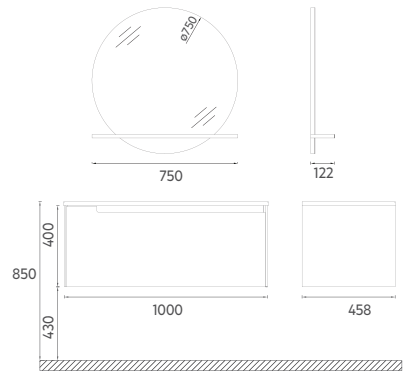

DANTE Washbasin Unit, 100 cm

1. **Features**
   1000 x 458 x 400 mm
   · Soft Close Door
   · Metal Sided Full-Extension Drawer

Washbasin Included

1. 21DTS7141001 Washbasin Cabinet, Single Drawer, Light Green
   21DT17140701 75 cm Mirror With Shelves

1. ! Compatible Washbasin:
   10SL50101