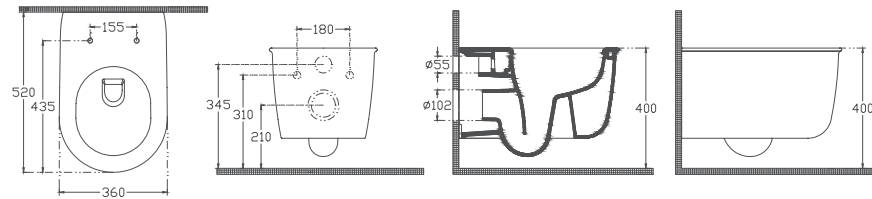

FLUIDO Countertop Washbasin, 47 cm

10FDS65471 Countertop Washbasin

Features

- 470 x 400 mm
- With Tap Hole
- Suitable for Furniture Use
- Pop-up Included

FLUIDO Ultimate Flush Wall Hung WC

10FD02001 Ultimate Flush Wall Hung WC
40KF02001-S F50 WC Seat