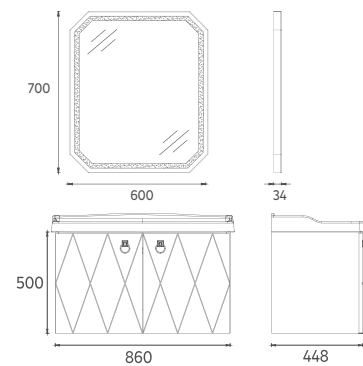

AGATHA Washbasin Unit, 90 cm

1. **Features**
   860 x 448 x 500 mm
   · Cabinet Matte Lacquer Door
   · Door Soft Close
   · 4000 Kelvin Daylight LED

Washbasin Included

- 21AHS1210911 Washbasin Cabinet, Cement Grey
- 21AH11221711 LED Mirror

Compatible Washbasin:
10ST50090