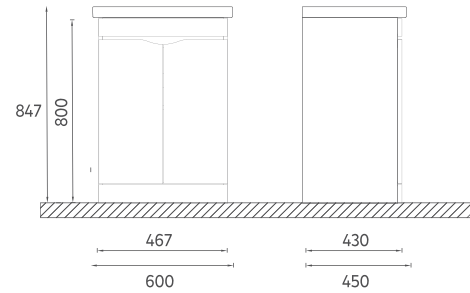

NEO

NEO Washbasin Unit, 60 cm

1. **Features**
   557 x 800 x 430 mm
   · Glossy Lacquer Body
   · Double Door Soft Close

Washbasin Included

- 21NGS519060E Washbasin Cabinet, Grey
- 21NGS501060E Washbasin Cabinet, White

! Compatible Washbasin:
10PS50060