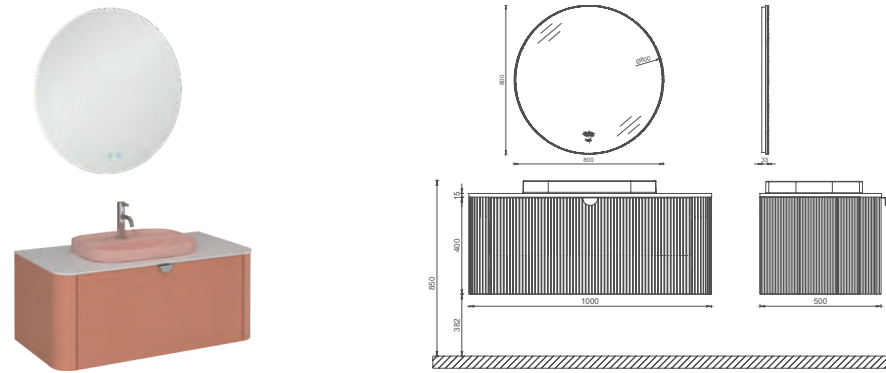

ISVEA ICON SET

FURNITURE COLORS

WASHBASIN COLORS

COUNTER COLORS

HANDLE COLORS

INFINITY RAGGIO

INFINITY RAGGIO Washbasin Unit, 100 cm

- Features**
1000 x 500 x 500 mm
 · Drawer Anti-Slip Matt
 · Drawer Soft-Close
 · Matte Lacquer
 · **Handle Bright Anodizing**
 · ***White Quartz Counter**