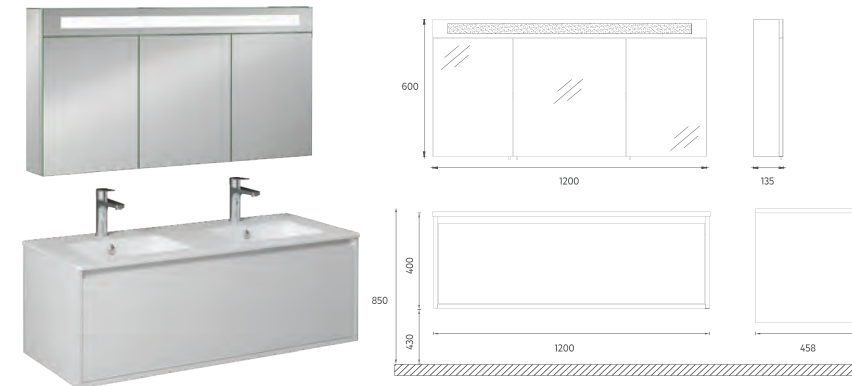

PRO Double Bow Washbasin Unit, 120 cm

1. **Features**
   1200 x 400 x 458 mm
   · Glossy Lacquer Body
   · Lacquer Double Drawer
   · LED Mirror
   · Soft Close Drawer
   · Metal Sided Full-Extension Drawer

Washbasin Included

Compatible Washbasin:
10SL50121

21MGS001121I	120 cm Washbasin Cabinet, White
21MGS070121I	120 cm Washbasin Cabinet, Light Grey
21MGS308121I	120 cm Washbasin Cabinet, Sand Beige
21MGS019121I	120 cm Washbasin Cabinet, Anthracite
22OR2600120I	120 cm Mirror Cabinet, with 3 Doors, LED