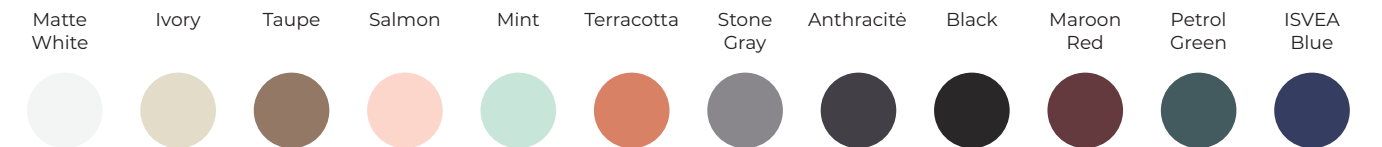

NEW SEPERATOR

39
392 x 656 mm

ISVEA ICON SET

ISVEA COLORS

INFINITY CleaRim Plus Wall Hung WC

10NF02001 CleaRim Plus Wall Hung WC
40KF02001-S F50 WC Seat (Soft-Close, Quick / Releaset) Slim

- Features**
- SmartFix Plus
 - Mounting Kit Included
 - Concealed Cistern Should Be Adjusted To 4L
 - WC Seat (Soft-Close, Quick Release) Must Be Ordered Separately