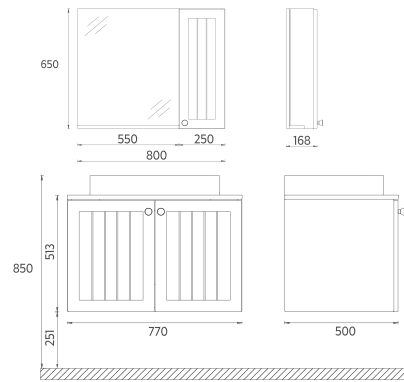

EVA Washbasin Unit, 80 cm

Features
770 x 500 x 513 mm
· Thermoform
· Door Soft Close

Washbasin Included

- 27VL3070025I Washbasin Cabinet, Saten Taupe
- 24EV1311070I 80 cm Cabinet Mirror, Saten Taupe

! Compatible Washbasin:
10SQ50057