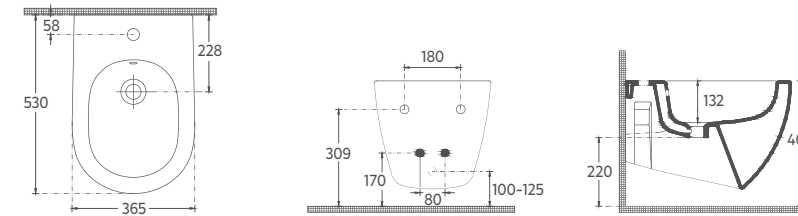

10NF41001-2T-TRZ Mint
INFINITY Wall Hung Bidet

Features / Technical Drawing

- The Inner Surface Is Also Colored
- WC Seat (Soft-Close / Quick Release)

Features / Technical Drawing

- SmartFix Plus

COLORISVEA / INFINITY TERRAZZO