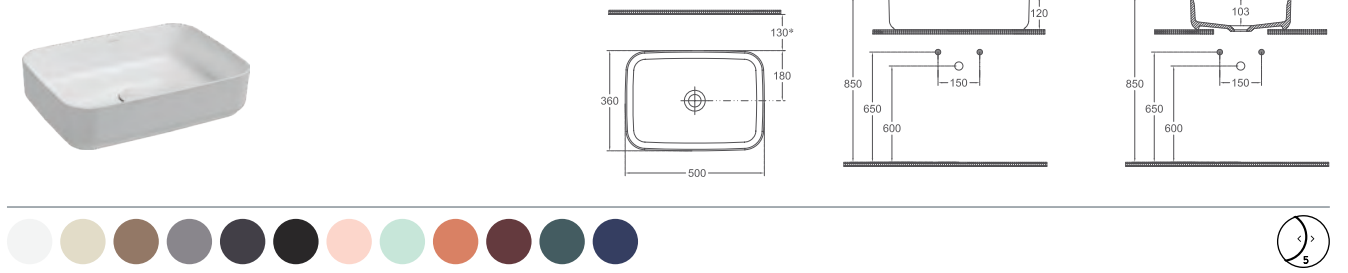

INFINITY Countertop Washbasin, 50 cm

10NF65050 Countertop Washbasin

1. **Features**
2. 500 x 360 mm
   - Without Tap Hole
   - Without Overflow Hole
   - Sharp&Slim