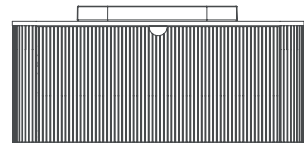

INFINITY RAGGIO

WASHBASIN UNIT

100
1000 x 500 x 500 mm