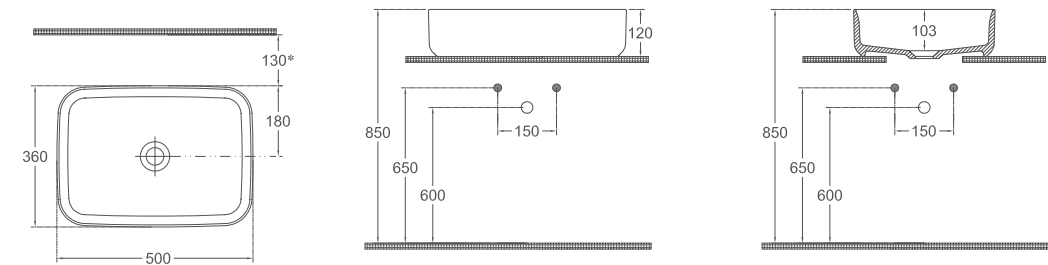

10NF65050-2Z
INFINITY Countertop Washbasin
50 cm, Isvea Blue

Features

- 500 x 360 mm**
- Without Tap Hole
 - Without Overflow Hole
 - Sharp&Slim

Technical Drawing

COLORISVEA / INFINITY

NEW COLOR

10NF65042-2U
INFINITY Countertop Washbasin
42 cm, Terracotta