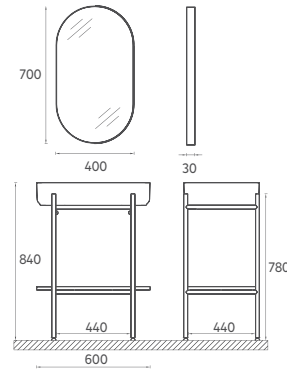

PUNO ART.

PUNO ART. Metal Profile Washbasin Unit, 60 cm

NEW LVB.

Features
600 x 440 x 840 mm
· Stainless Steel Profile
· Brushed Solid Brass
· Titanium Coating

Washbasin Included

- 29PNS008068I Washbasin Cabinet, Matte White Washbasin
- 29PN4008040I Mirror
- 21PN9004030I 30 cm Wall Shelf, Black

Compatible Washbasin:
10NF65060-2L-MRM