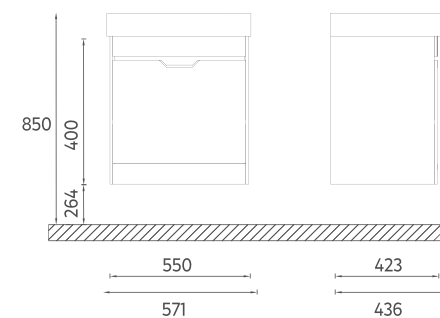

FONTE Washbasin Unit, 57 cm

1. **Features**
   550 x 423 x 400 mm
   · Glossy Lacquer Body
   · Lacquer Drawer
   · Soft Close
   · Metal Sided Full-Extension Drawer

Washbasin Included

21USS1150571	Washbasin Cabinet, Red
21USS1140571	Washbasin Cabinet, Black
21SQS0040571	Washbasin Cabinet, Anthracite
21SQS0040581	Washbasin Cabinet, Light Grey
21SQS0010571	Washbasin Cabinet, White

Compatible Washbasin:
10SQ50057