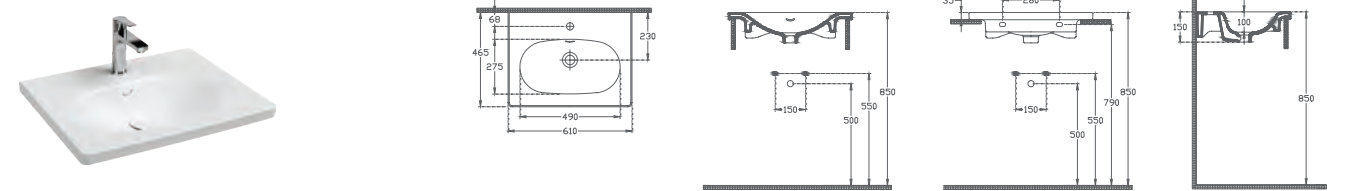

SISTEMA^S Washbasin, 61 cm

10SS50061

Washbasin

Features

610 x 465 mm

- With Tap Hole
- U Shaped Overflow Hole
- Mounting Kit Not Included
- Suitable for Furniture & Wall Use