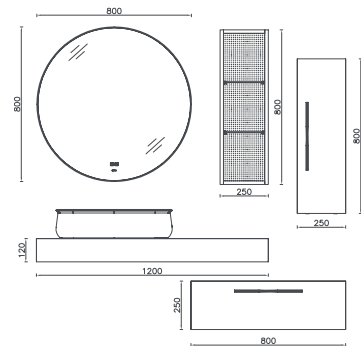

VENETA

VENETA Washbasin Unit, 120 cm

1. **Features**
   1200 x 500 x 120 mm
   · Drawer Soft-Close
   · CDF Counter,
   · Matte Lacquer

Washbasin Included

21VNS137120I	Counter Right, Stone CDF
21VNS137121I	Counter Left, Stone CDF
21VN1137080I	80 cm Side Cabinet, Single Drawer, Brick
21VN2137025I	25 cm Upper Cabinet Right, Brick
21VN2138025I	25 cm Open Shelf with LED, Brick
29RG126080I	80 cm, Raggio Multicolor Mirror

! Compatible Washbasin:
10FD65060-2N