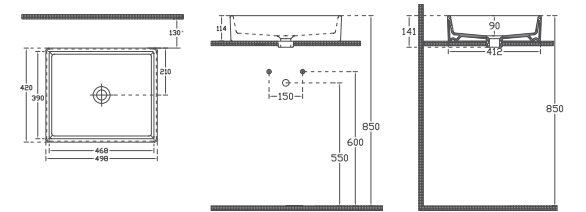

PURITA Countertop Washbasin, 50 cm

10PL66050 Countertop Washbasin

Features

498 x 420 mm

- Without Tap Hole
- Without Overflow Hole
- Suitable for Furniture
- Mounting Kit Not Included