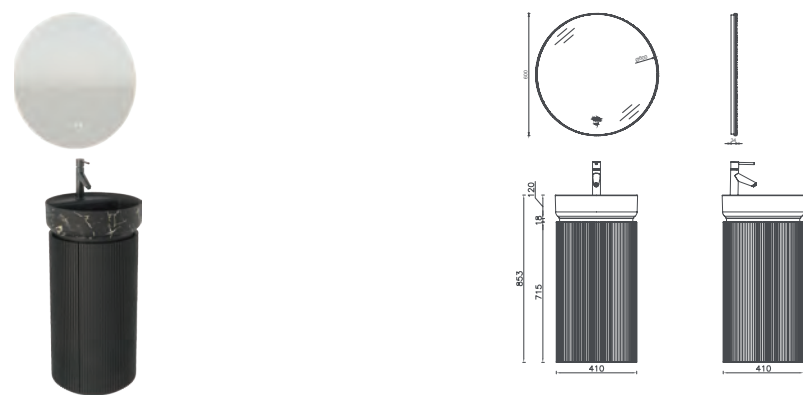

INFINITY MONO Washbasin Unit, 41 cm

Features
410 x 410 x 853 mm
· Door Soft Close

Washbasin Included

21IFS0090431 Washbasin Cabinet, Marmo Black Washbasin
29RG11260601 LED Multicolor Mirror

! Compatible Washbasin:
10NF65042-2N-MRM