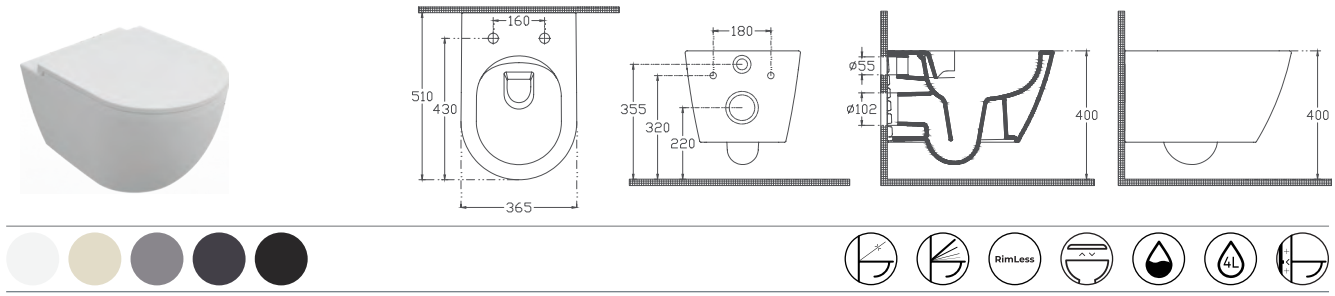

VEA Rondo Rimless Wall Hung WC

NEW

10VA02002 Rimless Wall Hung WC
40KF02011-S F50 WC Seat

1. **Features**
2. SmartFix Plus
   - Concealed Cistern Should Be Adjusted To 4L
   - Mounting Kit Included
   - WC Seat (Soft-Close, Quick Release, Slim) Must Be Ordered Separately