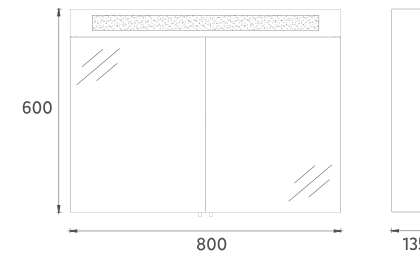

M7 Mirror Cabinet, Upper Cabinet with 2 Doors, 80 cm

1. **Features**
   800 x 135 x 600 mm
   · Sandblasted
   · Socket Box
   · LED illuminated
   · 4000 Kelvin Daylight
   · Touch On/Off

22OR2010080I **80 cm Cabinet Mirror, 2 Doors**