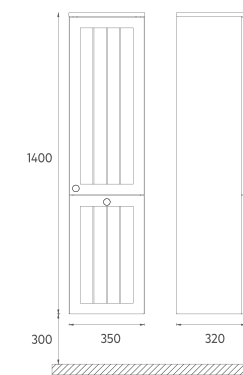

EVA Tall Cabinet, 35 cm

NEW COLOR

Features
350 x 320 x 1400 mm
· Thermoform
· Door Soft Close
· Laundry Basket

- 24EV1311035I Tall Cabinet, Saten Taupe Right
- 24EV1311036I Tall Cabinet, Saten Taupe Left
- 27EV3411035I Tall Cabinet, Brick Red Right
- 27EV3411036I Tall Cabinet, Brick Red Left