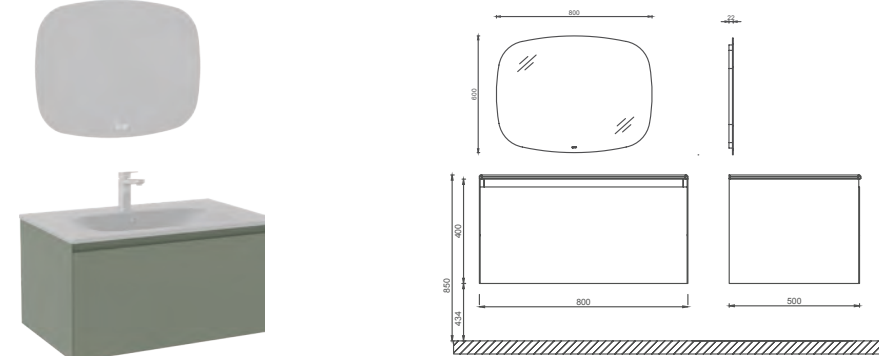

COREDO Washbasin Unit, 80 cm

1. **Features**
   800 x 500 x 400 mm
   · Drawer Soft-Close
   · Matte Lacquer

21CRS3820801 Washbasin Cabinet, Single Drawer, Cement Grey
21CR40090801 80 cm Amorphous LED Mirror

Compatible Washbasin:
10NF50081