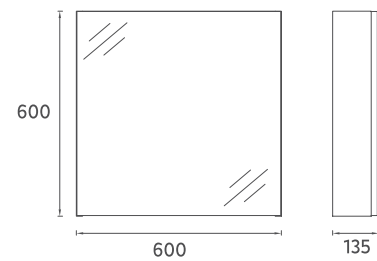

M6 Mirror Cabinet, Upper Cabinet with 1 Door, 60 cm

Features
600 x 135 x 600 mm
· Body with Mirror

22OR20000601 **60 cm Mirror Cabinet Right, with Single Door**
22OR20000611 **60 cm Mirror Cabinet Left, with Single Door**