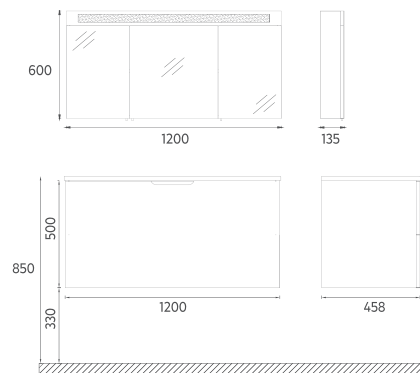

LIV Washbasin Unit, 120 cm

1. **Features**
2. MDF Lam Body
   - MDF Lam Single Drawer
   - Drawer Soft-Close
   - Soft Touch Surface

Washbasin Included

	24LVS221121I	120 cm Washbasin Cabinet, Lava
	24LVS221120I	120 cm Washbasin Cabinet, Light Beige
	24LVS321121I	120 cm Washbasin Cabinet, Lava
	24LVS321120I	120 cm Washbasin Cabinet, Light Beige
	22OR2600120I	120 cm Mirror Cabinet, with 3 Doors, LED

1. Compatible Washbasin:
2. **10SL5012I**
   - **10SL5010I**
   - **10SL5009I**
   - **10SL5008I**
   - **10SL5007I**
   - **10SL5006I**

	24LVS221101I	100 cm Washbasin Cabinet, Lava
	24LVS221100I	100 cm Washbasin Cabinet, Light Beige
	24LVS321101I	100 cm Washbasin Cabinet, Lava
	24LVS321100I	100 cm Washbasin Cabinet, Light Beige
	22OR2600100I	100 cm Mirror Cabinet, with 3 Doors, LED

1. Cabinet Size:
2. **1200 x 458 x 400 mm**
   - **900 x 458 x 400 mm**
   - **800 x 458 x 400 mm**
   - **700 x 458 x 400 mm**
   - **600 x 458 x 400 mm**

	24LVS221091I	90 cm Washbasin Cabinet, Lava
	24LVS221090I	90 cm Washbasin Cabinet, Light Beige
	24LVS321091I	90 cm Washbasin Cabinet, Lava
	24LVS321090I	90 cm Washbasin Cabinet, Light Beige
	22OR2600090I	90 cm Mirror Cabinet, with 3 Doors, LED

	24LVS221081I	80 cm Washbasin Cabinet, Lava
	24LVS221080I	80 cm Washbasin Cabinet, Light Beige
	24LVS321081I	80 cm Washbasin Cabinet, Lava
	24LVS321080I	80 cm Washbasin Cabinet, Light Beige
	22OR2600080I	80 cm Mirror Cabinet, with 3 Doors, LED

	24LVS221071I	70 cm Washbasin Cabinet, Lava
	24LVS221070I	70 cm Washbasin Cabinet, Light Beige
	24LVS321071I	70 cm Washbasin Cabinet, Lava
	24LVS321070I	70 cm Washbasin Cabinet, Light Beige
	22OR2600070I	70 cm Mirror Cabinet, with 2 Doors, LED

	24LVS221060I	60 cm Washbasin Cabinet, Lava
	24LVS221061I	60 cm Washbasin Cabinet, Light Beige
	24LVS321060I	60 cm Washbasin Cabinet, Lava
	24LVS321061I	60 cm Washbasin Cabinet, Light Beige
	22OR2010060I	60 cm Mirror Cabinet, with 1 Doors Right, LED