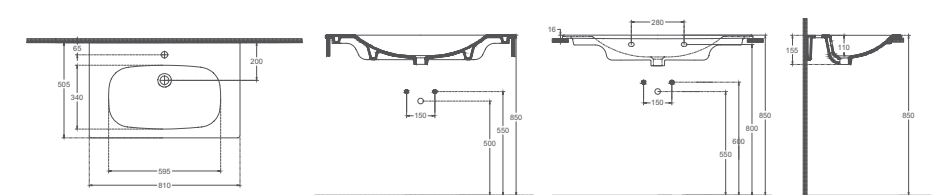

INFINITY Flat Washbasin, 81 cm

NEW

10NF50081 Flat Washbasin

1. **Features**
2. 810 x 505 mm
   - With Tap Hole
   - With Overflow Hole
   - Mounting Kit Not Included
   - Suitable for Furniture & Wall Use