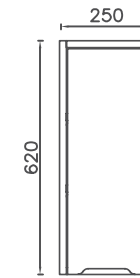

PANTEON Upper Cabinet, 25 cm

Features
250 x 130 x 650 mm
· Door Soft Close
· MDF Lam

- 24PN2491025I 25 cm Upper Cabinet Right, Retro Silver
- 24PN2492025I 25 cm Upper Cabinet Right, Retro Bronze