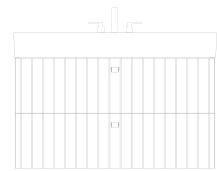

120
1195 x 455 x 550 mm