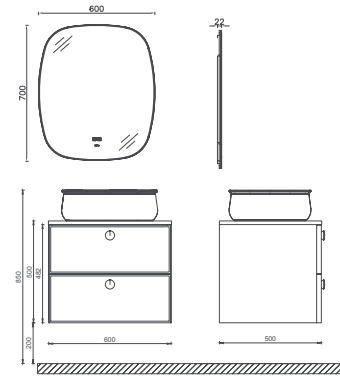

MONDO

MONDO Washbasin Unit, 60 cm

1. **Features**
   600 x 500 x 400 mm
2. Drawer Anti-Slip Matt
   - Drawer Soft-Close
   - Matte Lacquer
   - Plywood / Natural Varnish

Washbasin Included

21MDS712060I	Washbasin Cabinet, Double Drawer, Gravel
21MDS813060I	Washbasin Cabinet, Double Drawer, Soft Mavi
21FD4009070I	60 cm Amorphous, Plexy LED Mirror

Compatible Washbasin:
10FD65047