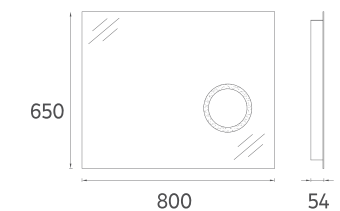

M8 Magnifying Mirror with LED, 80 cm

1. **Features**
   800 x 54 x 650 mm
   · 4000 Kelvin Daylight
   · Touch On/Off
   · LED Mirror Frame
   · Magnifying Mirror with LED Frame

29OR40000801 **80 cm Magnifying Mirror with LED**