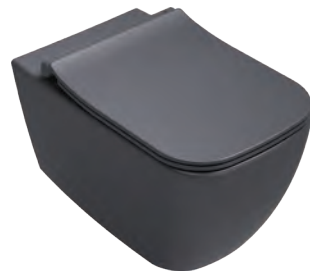

10VA02001-2C Anthracite

VEA Cubo Rimless Wall Hung WC

40Z80522I-S
Z80 WC Seat, Anthracite