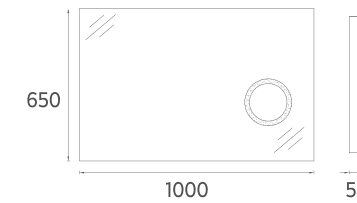

M8 Magnifying Mirror with LED, 100 cm

1. **Features**
   1000 x 54 x 650 mm
   · 4000 Kelvin Daylight
   · Touch On/Off
   · LED Mirror Frame
   · Magnifying Mirror with LED Frame

29OR40001001 **100 cm Magnifying Mirror with LED**