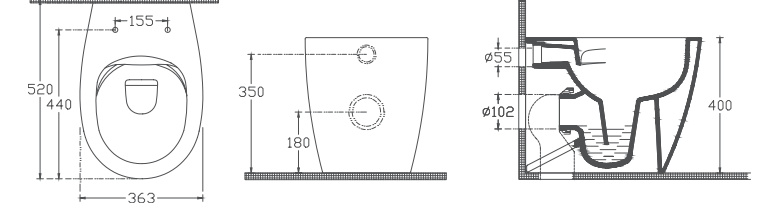

SENTIMENTI NEO RimLess Single BTW WC

10SM10004 RimLess Single BTW WC
40D802001 D80 Soft Close Slim

1. **Features**
2. RimLess
   - Mounting Kit Included
   - Concealed Cistern Should Be Adjusted To 4L
   - WC Seat (Soft-Close, Quick Release, Slim) Must Be Ordered Separately