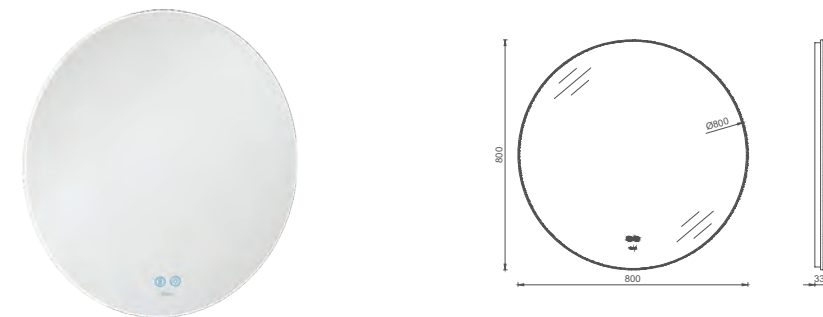

INFINITY RAGGIO Multicolor Mirror, Ø 80 cm

1. **Features**
   800 x 34 x 800 mm
   · LED Mirror
   · 3000 Kelvin & 6500 Kelvin Multicolor
   · Touch On / Off
   · Antifog

29RG11260801	Diameter 80 LED Mirror Multicolor Featured