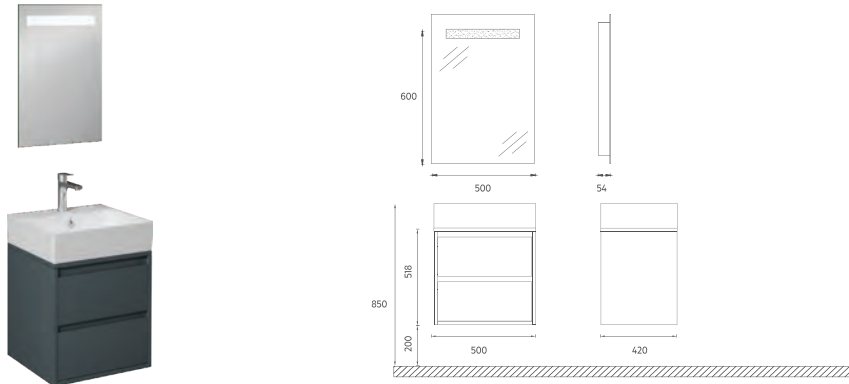

PRO Washbasin Unit, 50 cm

1. **Features**
   500 x 518 x 420 mm
2. Glossy Lacquer Body
   - Lacquer Double Drawer
   - LED Mirror
   - Soft Close Drawer
   - Metal Sided Full-Extension Drawer

Washbasin Included

Compatible Washbasin:
10SF50051

21SFS101050I	Washbasin Cabinet, White
21SFS114050I	Washbasin Cabinet, Light Grey
21SFS708050I	Washbasin Cabinet, Sand Beige
21SFS104050I	Washbasin Cabinet, Anthracite
25OR4003045I	45 cm Sandblasted Mirror with LED