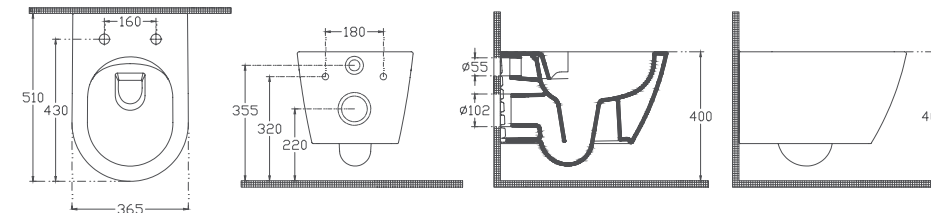

10VA02002-2N Black

VEA Rondo Rimless Wall Hung WC

40KF0521I-S
F50 WC Seat, Black

Features / Technical Drawing

- Mounting Kit Included
- SmartFix Plus WC Seat Must Be Ordered Separately
- Suitable for Concealed Cistern
- The Inner Surface Is Also Colored
- WC Seat (Soft-Close / Quick Release)