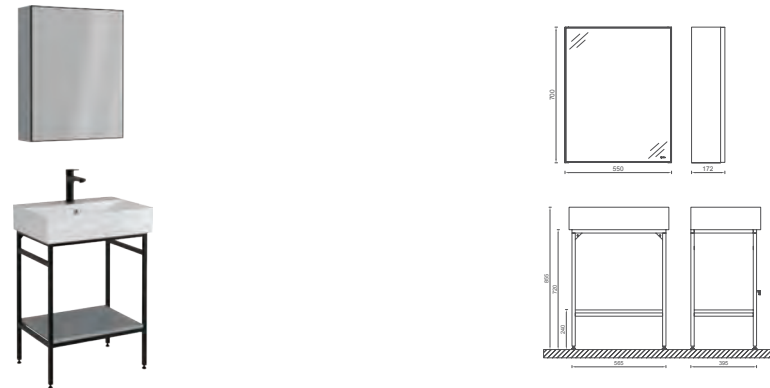

FERMO Washbasin Unit, 60 cm

Features
600 x 440 x 850 mm
· Body metal
· Self MDF Lam
· Mirror Door Soft Close

Washbasin Included

- 29FRS018060I Washbasin Cabinet Grey, With Shelf, White Washbasin
- 29FRS018061I Washbasin Cabinet Grey, With Shelf, Black Washbasin
- 24FR2008055I 55 cm Cabinet Mirror Right, Grey
- 24FR2018055I 55 cm Cabinet Mirror Left, Grey

! Compatible Washbasin:
10SF50060SV