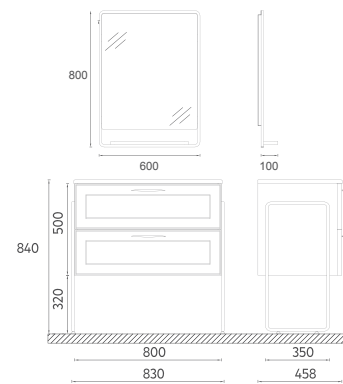

MODESTO

MODESTO Washbasin Unit, 80 cm

1. **Features**
   830 x 458 x 820 mm
2. Matte Lacquer
   - Drawer Soft-Close
   - Full-Extension Drawer
   - Metal Sided Full-Extension Drawer
   - 4000 Kelvin Daylight LED
   - Dimmer
   - Touch On / Off

Washbasin Included

Compatible Washbasin:
10SL51081-2N

21MDS724080I	Washbasin Cabinet Stone Gray, With Leg, White Washbasin
21MDS724180I	Washbasin Cabinet Stone Gray, With Leg, Anthracite Washbasin
21MDS334080I	Washbasin Cabinet Dark Beige, With Leg, White Washbasin
21MDS334081I	Washbasin Cabinet Dark Beige, With Leg, Black Washbasin
29MD4013080I	Profile Mirror with Shelves