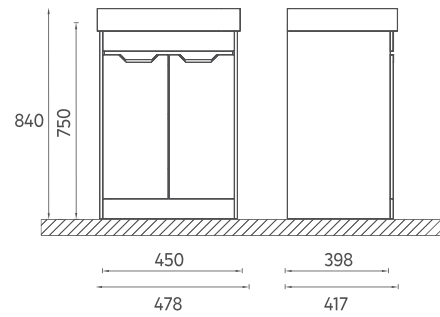

FONTE

FONTE Washbasin Unit, 48 cm

1. **Features**
   450 x 398 x 750 mm
   Glossy Lacquer Body
   · Lacquer Double Drawer
   · Soft Close
   · Metal Sided Full-Extension Drawer

Washbasin Included

21USS105048I	Washbasin Cabinet, Red
21USS114048I	Washbasin Cabinet, Black
21USS107048I	Washbasin Cabinet, Anthracite
21USS104048I	Washbasin Cabinet, Light Grey
21USS001048I	Washbasin Cabinet, White

Compatible Washbasin:
10SQ50048