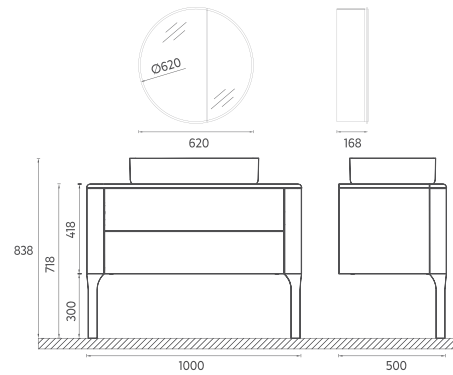

SOGNO Washbasin Unit, 100 cm

1. **Features**
   1000 x 500 x 718 mm
   · Push / Open
   · Drawer Anti-Slip Matt
   · Drawer Soft-Close
   · Drawer Divider
   · Matte Lacquer Body
   · Quartz Counter

Washbasin Included

21SGS7721001	Washbasin Cabinet, Night Blue
21SG25770621	Mirror Cabinet, Night Blue
21SG90770301	Shelf, Night Blue

Compatible Washbasin:
10NF65060