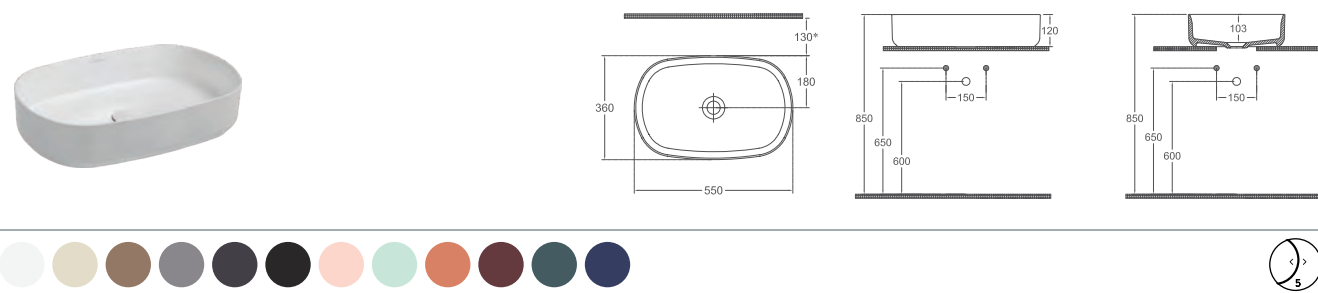

INFINITY Countertop Washbasin, 55 cm

10NF65055 Countertop Washbasin

1. **Features**
2. 550 x 360 mm
   - Without Tap Hole
   - Without Overflow Hole
   - Sharp&Slim