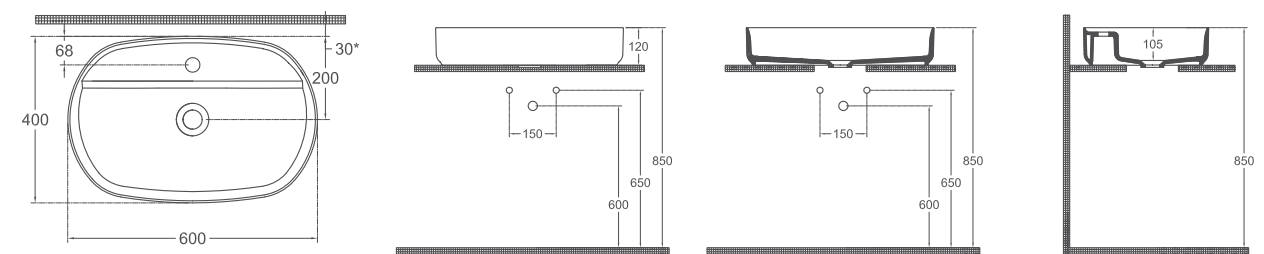

10NF65060-2Z
INFINITY Countertop Washbasin
60 cm, Isvea Blue

Features

- 600 x 400 mm**
- With Tap Hole
 - Without Overflow Hole
 - Sharp&Slim

Technical Drawing

COLORISVEA / INFINITY

NEW COLOR

10NF65055-2U

INFINITY Countertop Washbasin
55 cm, Terracotta