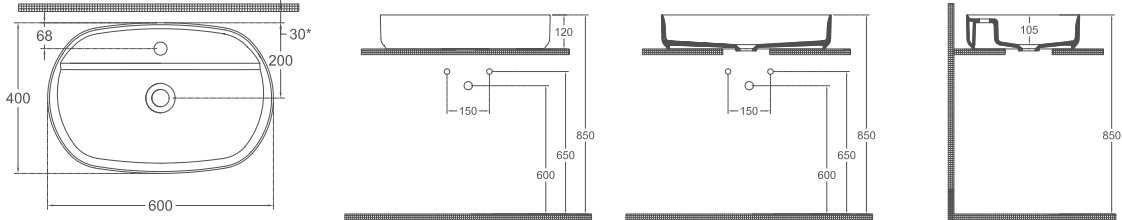

INFINITY Countertop Washbasin
60 cm, Marmo Black

Features / Technical Drawing

- 600 x 400 x 120 mm**
- With Tap Hole
- Without Overflow Hole
- Sharp&Slim

Marmo White Marmo Black

COLORISVEA PEAK

ISVEA PEAK series offers a new source of inspiration for the bathrooms with its sharp lines and rounded corners.