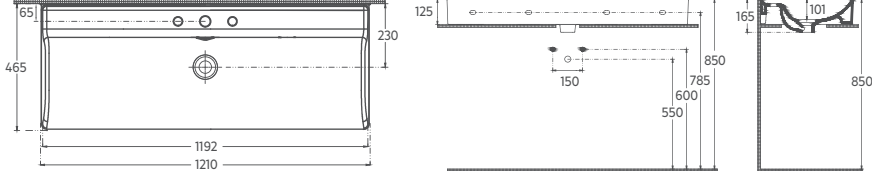

VEA Countertop Washbasin, 81 cm

10VAS5081 Countertop Washbasin

Features

- 810 x 465 mm
- With Tap Hole
- V Shaped Overflow Hole
- Suitable for Furniture & Wall Use
- Pop-up Included

VEA Countertop Washbasin, 121 cm