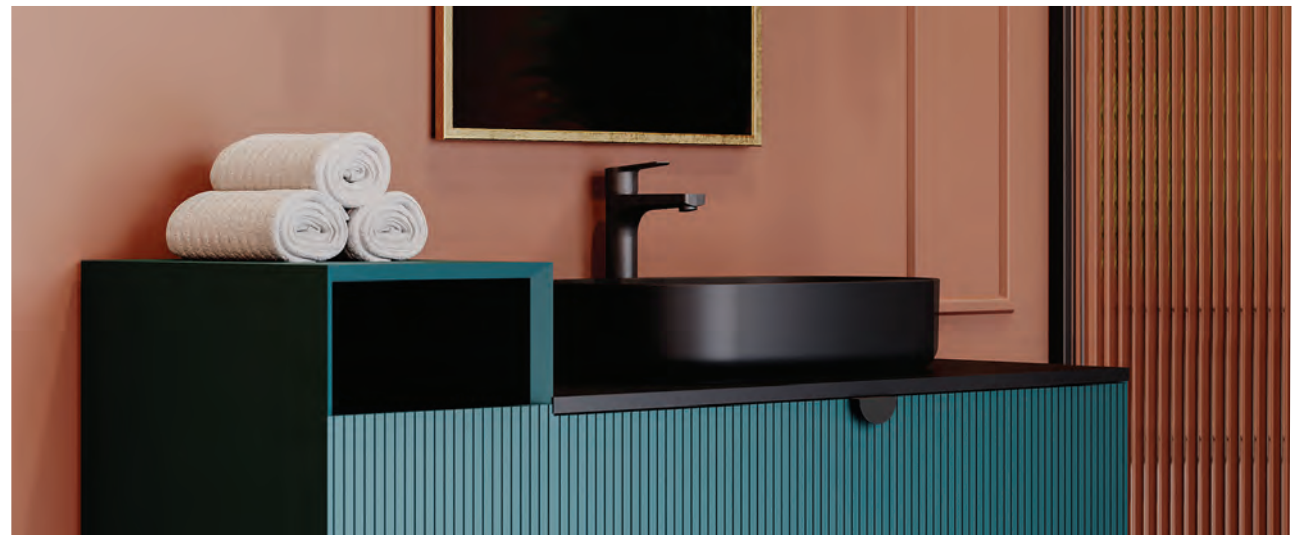

We make users meet our products at over 500 points of sales in such a wide area.

ISVEA
HIGHLIGHTS

ARTISAN EDITION

INFINITY COLLECTION

COLORISVEA PALETTE

ISVEA
ARTISAN EDITION

By blending ISVEA's Renaissance-inspired artistic spirit with the centuries-old craftsmanship of artisans, we bring the depth of "Artisan" design to our collections. The Artisan Edition builds a bridge between the past and the future and creates a kind of passion, splendor and modern symbol with its minimal and retro style.