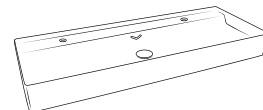

NEW VEA

121
1210 x 465 mm