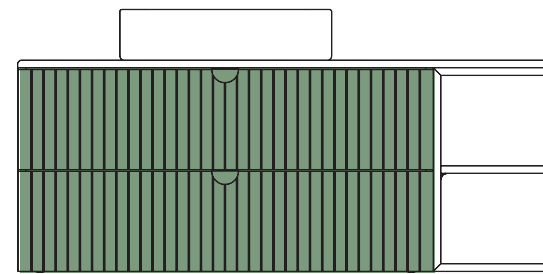

INFINITY, which offers combination options in 5 different sizes ranging from 80-150cm, offers 6 different color alternatives, and ISVEA's sophisticated palette, ColorIsvea colors. It is fully compatible. Offering alternatives in color combination as well as its modular structure, INFINITY appeals to those looking for freedom in bathroom design.