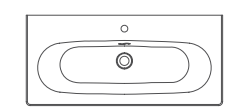

SIENA

WASHBASIN UNIT

100

1000 x 458 x 400 mm

80

800 x 458 x 400 mm

WASHBASIN

101

1010 x 465 mm

81

810 x 465 mm

MIRROR

100

1000 x 170 x 650 mm

80

800 x 34 x 600 mm

TALL CABINET

35

350 x 300 x 1400 mm

ISVEA ICON SET

Concealed Runners Drawer Door Soft Close Drawer Soft-Close

FURNITURE COLORS

Brick Red Soft Green Dark Blue

WASHBASIN COLORS

White

MIRROR COLORS

Dark Blue

Soft Green

Brick Red

HANDLE COLORS

Glossy Chrome

Black