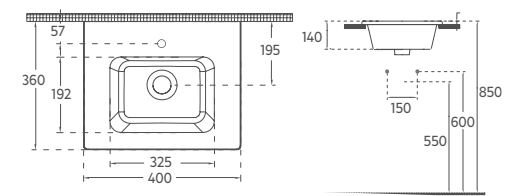

SISTEMA^T Compacto Washbasin, 40 x 36 cm

10SL50040

Compacto Washbasin

Features

400 x 360 mm

- With Tap Hole
- With Overflow Hole
- Mounting Kit Not Included
- Suitable for Furniture & Wall Use