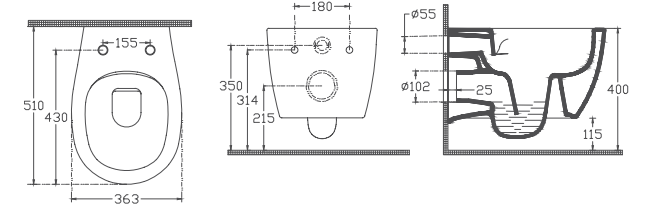

SENTIMENTI NEO RimLess CleanWash Wall Hung WC

10ARS1010I Rimless Wall Hung WC, Cold Water Inlet
10ARS1015I Rimless Wall Hung WC, Hot & Cold Water Inlet
40D802001-S D80 WC Seat Slim

1. **Features**
2. Mounting Kit Included
   - Smartfix Plus
   - Concealed Cistern Should Be Adjusted To 4L
   - Integrated Bidet Valve
   - WC Seat (Soft-Close, Quick Release, Slim) Must Be Ordered Separately