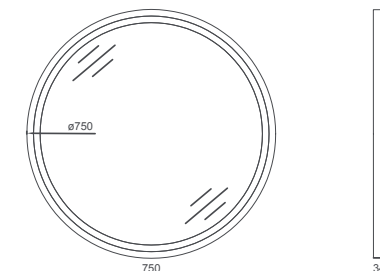

Compatible Washbasin:
10VA50081-2N

OMBRA Mirror, 75 cm

- Features**
750 x 34 x 750 mm
 · LED Mirror
 · 4000 Kelvin Daylight LED
 · Touch On / Off
 · Matte Lacquer
 · Antifog
 · Dimmer

- 29MN3008075I 75 cm Mirror with LED, Mat Black Lacquer