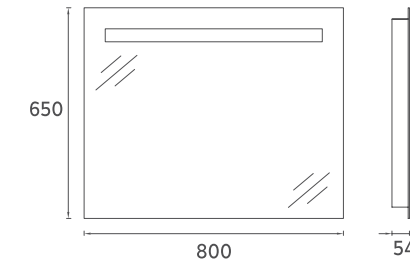

M5 Profile Framed Mirror, 100 cm

Features
1000 x 54 x 650 mm
 · 4000 Kelvin Daylight
 · Touch On/Off
 · LED Mirror Frame
 · Sandblasted
 · Antifog

25OR40121001 **100 cm Profile Framed Mirror**

M5 Profile Framed Mirror, 80 cm