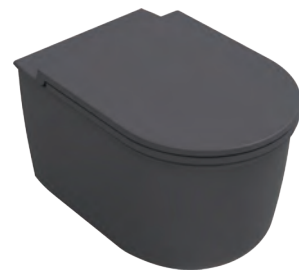

10FD02001-2C Anthracite

FLUIDO Ultimate Flush Wall Hung WC

FLUIDO Ultimate Flush Wall Hung WC

FLUIDO Ultimate Flush Wall Hung WC

40KF05471-S
F50 WC Seat, Stone Gray

40KF05221-S
F50 WC Seat, Matte White

40KF05321-S
F50 WC Seat, Ivory