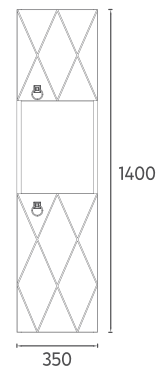

AGATHA Tall Cabinet, 35 cm

1. **Features**
   350 x 300 x 1400 mm
   · Soft Close Door
   · Glass Shelf
   · Compression Glass Shelf Support
   · Hidden Adjustable Metal Hanger

- 21AH1121035I Tall Cabinet Right, Butter Yellow
- 21AH1121036I Tall Cabinet Left, Butter Yellow
- 21AH1121135I Tall Cabinet Right, Cement Grey
- 21AH1121136I Tall Cabinet Left, Cement Grey
- 21AH1121235I Tall Cabinet Right, Black
- 21AH1121236I Tall Cabinet Left, Black