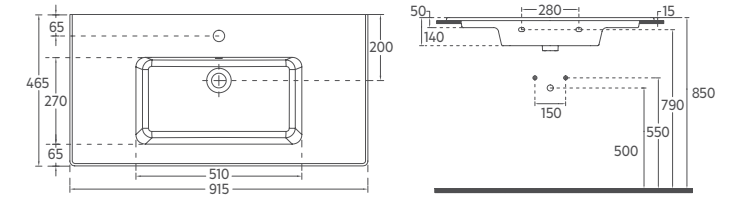

SISTEMA^T Flat Washbasin, 91 cm

10SL50091

Flat Washbasin

Features

915 x 465 mm

- With Tap Hole
- With Overflow Hole
- Mounting Kit Not Included
- Suitable for Furniture & Wall Use