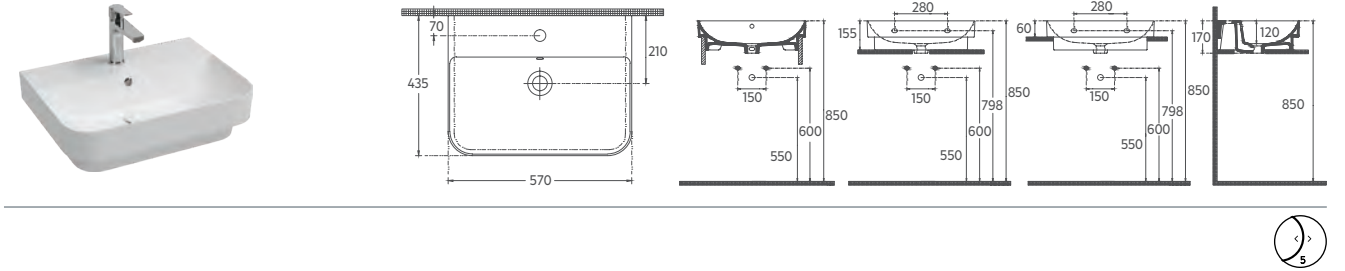

SOTT'AQUA Inset Washbasin, 57 cm

10SQ50057 Inset Washbasin

1. **Features**
2. 570 x 435 mm
   - With Tap Hole
   - With Overflow Hole
   - Sharp&Slim
   - Suitable for Furniture & Wall Use