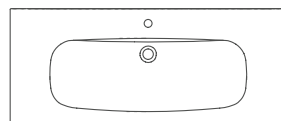

ETAGERE
WASHBASIN

121
1210 x 505 mm