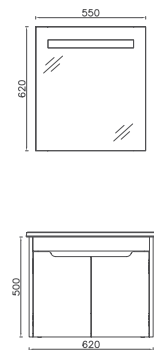

PANTEON Washbasin Unit, 65 cm

Features
620 x 445 x 500 mm
· Door Soft Close
· MDF Lam
Mirror LED
550 x 22 x 650 mm

Washbasin Included

- 24PNS491065I Washbasin Cabinet, Retro Silver
- 24PNS492065I Washbasin Cabinet, Retro Bronze
- 24PN2491065I 55 cm LED Mirror, Retro Silver
- 24PN2491065I 55 cm LED Mirror, Retro Bronze

! Compatible Washbasin:
10LE50065