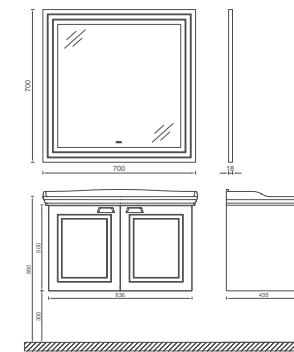

VALENTIA Washbasin Unit, 90 cm

Features
850 x 470 x 500 mm
· Door Soft Close
· Thermoform