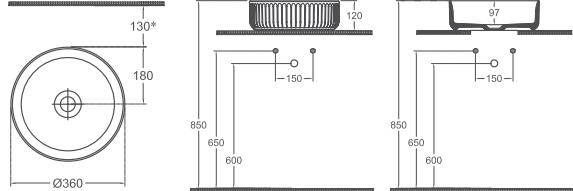

It complements its elegance with a unique design with ISVEA blue and petrol green color options.

“

Reflection of the iconic column figure in the bathroom.

Artisan Edition

ION Countertop Washbasin, 36 cm

10NF66036 Countertop Washbasin