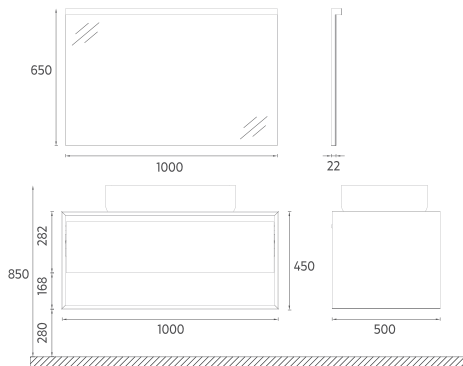

LUCA Rafli Washbasin Unit, 100 cm

1. **Features**
   1000 x 500 x 450 mm
   · Matte Lacquer Body
   · Drawer MDF Lam
   · Soft Close Drawer
   · Drawer Full-Extension

Washbasin Included

- 21LCS3051001 Washbasin Cabinet with Shelf, Black Lacquer-Detroit
- 29LC4001001 LED Mirror
- 21LCS3061001 Washbasin Cabinet with Shelf, White Lacquer-Detroit
- 29LC4001001 LED Mirror

Compatible Washbasin:
10NF65060