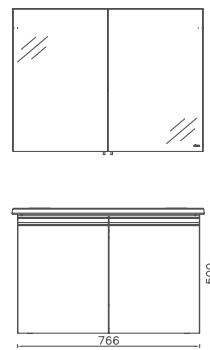

TREVI Washbasin Unit, 80 cm

Features
766 x 445 x 500 mm
· Door Soft Close
· MDF Lam
Mirror
750 x 154 x 650 mm

Washbasin Included

22TVS012080I	Washbasin Cabinet, Matte White
22TVS022080I	Washbasin Cabinet, Ash Grey
22TV2012080I	80 cm Cabinet Mirror, Matte White
22TV2022080I	80 cm Cabinet Mirror, Ash Grey

Compatible Washbasin:
10LE50081