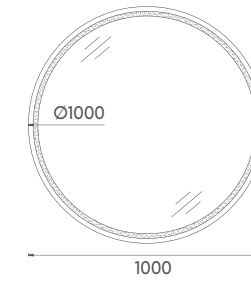

VEA Mirror, 100 cm

Features
1000 x 34 x 1000 mm
750 x 34 x 750 mm
600 x 34 x 600 mm
· LED Mirror
· 4000 Kelvin Daylight LED
· Touch On / Off
· Matte Lacquer
· Antifog

- 21MN1012100I 100 cm LED Mirror, Stone Gray
- 21MN1012101I 100 cm LED Mirror, Dark Beige
- 21MN1012102I 100 cm LED Mirror, Rosa
- 21MN1012175I 75 cm LED Mirror, Stone Gray
- 21MN1012177I 75 cm LED Mirror, Dark Beige
- 21MN1012176I 75 cm LED Mirror, Rosa
- 21MN1012160I 60 cm LED Mirror, Stone Gray
- 21MN1012161I 60 cm LED Mirror, Dark Beige
- 21MN1012163I 60 cm LED Mirror, Rosa