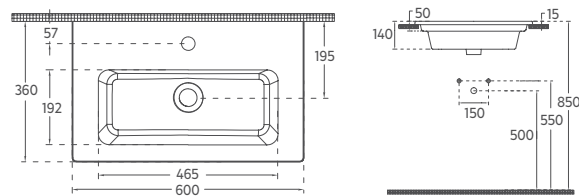

SISTEMA^T Compacto Washbasin, 60 x 36 cm

10SL50060

Compacto Washbasin

Features

600 x 360 mm

- With Tap Hole
- With Overflow Hole
- Mounting Kit Not Included
- Suitable for Furniture & Wall Use