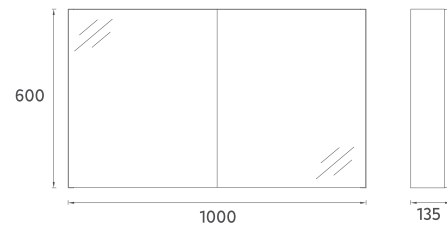

MIRRORS

M6 Mirror Cabinet, Upper Cabinet with 2 Doors, 100 cm

Features
1000 x 135 x 600 mm
· Body with Mirror

22OR20001001 **100 cm Mirror Cabinet, 2 Doors**