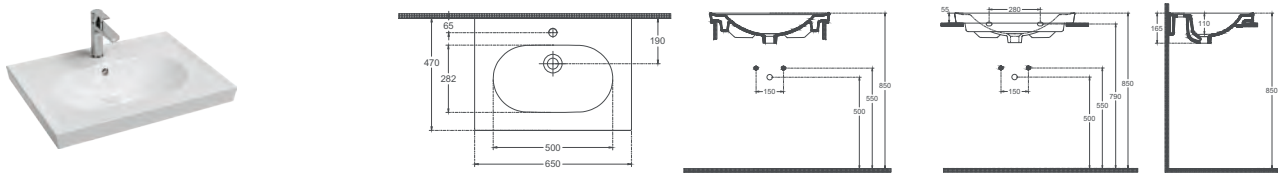

Sistema^R Washbasin, 80 cm

10SR50082

Washbasin

Features

820 x 465 mm

- With Tap Hole
- With Overflow Hole
- Mounting Kit Not Included
- Suitable for Furniture & Wall Use

SISTEMA^R Washbasin, 65 cm

10SR50065