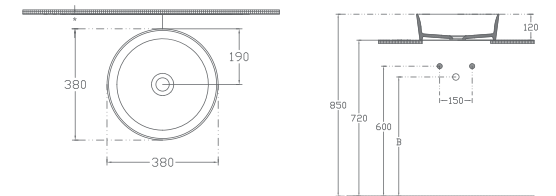

PEAK Countertop Washbasin, 38 cm

10PE65038 Countertop Washbasin

1. **Features**
2. Ø 380 mm
   - Without Tap Hole
   - Without Overflow Hole
   - Sharp&Slim