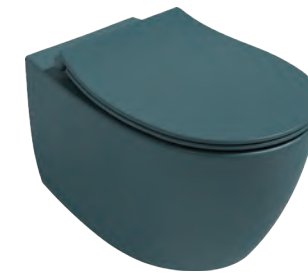

10AR02012-2P Petrol Green

SENTIMENTI NEO Rimless
Wall Hung WC

40KF0545I-S
F50 WC Seat, Petrol Green