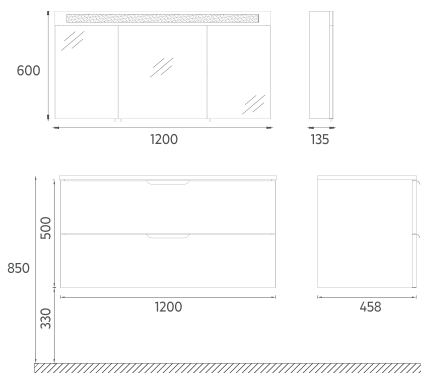

LIV Washbasin Unit, 120 cm

1. **Features**
2. MDF Lam Body
   - MDF Lam Double Drawer
   - Drawer Soft-Close
   - Soft Touch Surface

Washbasin Included

	24LVS212121I	120 cm Washbasin Cabinet, Lava
	24LVS212120I	120 cm Washbasin Cabinet, Light Beige
	24LVS311121I	120 cm Washbasin Cabinet, Lava
	24LVS311120I	120 cm Washbasin Cabinet, Light Beige
	22OR2600120I	120 cm Mirror Cabinet, with 3 Doors, LED

1. Compatible Washbasin:
2. **10SL5012I**
   - **10SL5010I**
   - **10SL5009I**
   - **10SL5008I**
   - **10SL5007I**
   - **10SL5006I**

	24LVS211101I	100 cm Washbasin Cabinet, Lava
	24LVS211100I	100 cm Washbasin Cabinet, Light Beige
	24LVS321121I	100 cm Washbasin Cabinet, Lava
	24LVS321101I	100 cm Washbasin Cabinet, Light Beige
	22OR2600100I	100 cm Mirror Cabinet, with 3 Doors, LED

1. Cabinet Size:
2. **1200 x 458 x 500 mm**
   - **1000 x 458 x 500 mm**
   - **900 x 458 x 500 mm**
   - **800 x 458 x 500 mm**
   - **700 x 458 x 500 mm**
   - **600 x 458 x 500 mm**

	24LVS211091I	90 cm Washbasin Cabinet, Lava
	24LVS211090I	90 cm Washbasin Cabinet, Light Beige
	24LVS311091I	90 cm Washbasin Cabinet, Lava
	24LVS311090I	90 cm Washbasin Cabinet, Light Beige
	22OR2600090I	90 cm Mirror Cabinet, with 3 Doors, LED

	24LVS211081I	80 cm Washbasin Cabinet, Lava
	24LVS211080I	80 cm Washbasin Cabinet, Light Beige
	24LVS311081I	80 cm Washbasin Cabinet, Lava
	24LVS311080I	80 cm Washbasin Cabinet, Light Beige
	22OR2600080I	80 cm Mirror Cabinet, with 3 Doors, LED

	24LVS211071I	70 cm Washbasin Cabinet, Lava
	24LVS211070I	70 cm Washbasin Cabinet, Light Beige
	24LVS321071I	70 cm Washbasin Cabinet, Lava
	24LVS321070I	70 cm Washbasin Cabinet, Light Beige
	22OR2600070I	70 cm Mirror Cabinet, with 2 Doors, LED

	24LVS211061I	60 cm Washbasin Cabinet, Lava
	24LVS211060I	60 cm Washbasin Cabinet, Light Beige
	24LVS311061I	60 cm Washbasin Cabinet, Lava
	24LVS311060I	60 cm Washbasin Cabinet, Light Beige
	22OR2010060I	60 cm Mirror Cabinet, with 1 Doors Right, LED