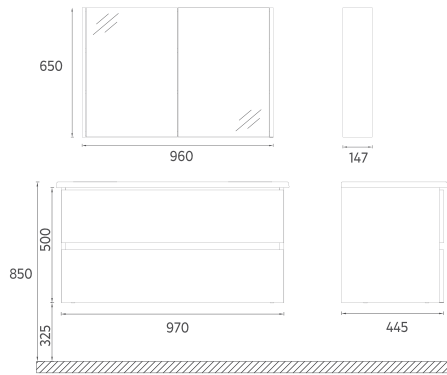

TRIO+ collection offers you more than furniture with its latin marble, retro bronze, retro silver, detroit color alternatives.

“

Complementary spirit of bathrooms.

TRIO+

TRIO+ Washbasin Unit, 100 cm

Features
970 x 445 x 500 mm
 · MDF Lam
 · Double Drawer, Soft-Close