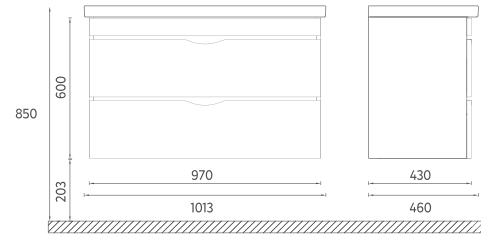

NEO Washbasin Unit, 100 cm

1. **Features**
   970 x 600 x 430 mm
   · Glossy Lacquer Body
   · Double Drawer Soft-Close
   · Metal Sided Full-Extension Drawer

Washbasin Included

- 21NGS329100E Washbasin Cabinet, Grey
- 21NGS311100E Washbasin Cabinet, White

! Compatible Washbasin:
10PS50100