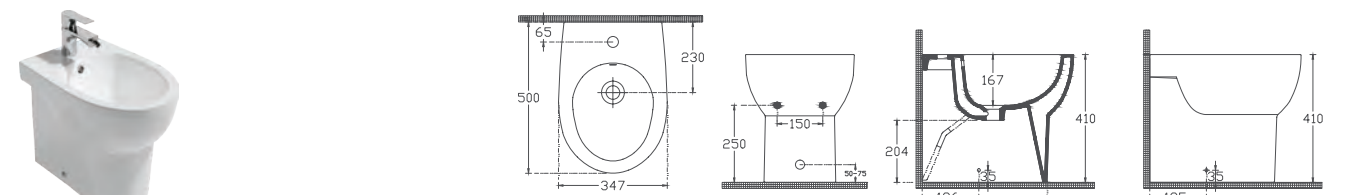

ABSOLUTE Floor Standing Bidet

10AB42001	Floor Standing Bidet