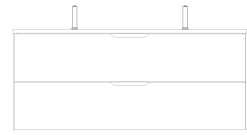

DOUBLE DRAWER
WASHBASIN CABINETS

120
1200 x 500 x 458 mm