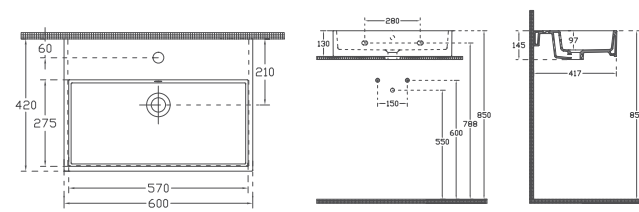

PURITA Countertop Washbasin, 60 cm

10PL50060 Countertop Washbasin

Features

600 x 420 mm

- With Tap Hole
- With Overflow Hole
- Suitable for Furniture & Wall Use
- Mounting Kit Not Included