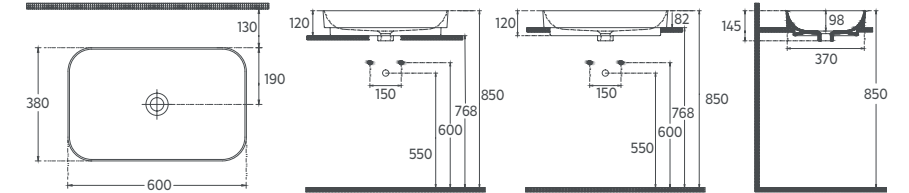

SOTT'AQUA Countertop Washbasin, 60 cm

10SQ50060

Countertop Washbasin

Features

600 x 380 mm

- Without Tap Hole
- Without Overflow Hole
- Suitable for Furniture Use
- Sharp&Slim