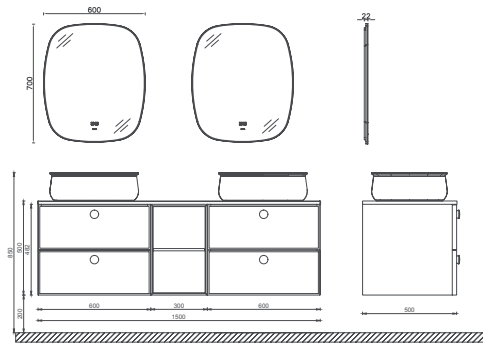

MONDO

MONDO Washbasin Unit, 150 cm

1. **Features**
   1500 x 500 x 500 mm
   · Drawer Anti-Slip Matt
   · Drawer Soft-Close
   · Matte Lacquer
   · Plywood / Natural Varnish

Washbasin Included

21MDS712150I	Washbasin Cabinet, 4 Drawer, Gravel
21MDS812150I	Washbasin Cabinet, 4 Drawer, Soft Blue
21FD4009070I	60 cm Amorphous, Plexy LED Mirror X 2

Compatible Washbasin:
10FD65047 x 2 Sheet