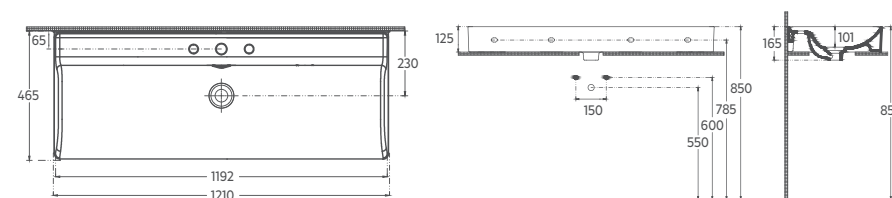

COLORISVEA / VEA

VEA Countertop Washbasin
121 cm, Matte White

VEA Countertop Washbasin
121 cm, Ivory

VEA Countertop Washbasin
121 cm, Stone Gray

VEA Countertop Washbasin
121 cm, Anthracite

VEA Countertop Washbasin
121 cm, Black

Features / Technical Drawing

1210 x 465 mm

- With Tap Hole
- V Shaped Overflow Hole
- Suitable for Furniture & Wall Use
- Pop-up Included

Matte White Ivory Stone Gray Anthracite Black

NEW

Artisan Edition

VEA Countertop Washbasin
121 cm, Matte White

VEA Countertop Washbasin
121 cm, Ivory

VEA Countertop Washbasin
121 cm, Stone Gray

VEA Countertop Washbasin
121 cm, Anthracite

VEA Countertop Washbasin
121 cm, Black

Features / Technical Drawing

1210 x 465 mm

- With Tap Hole
- V Shaped Overflow Hole
- Suitable for Furniture & Wall Use
- Pop-up Included

Matte White Ivory Stone Gray Anthracite Black