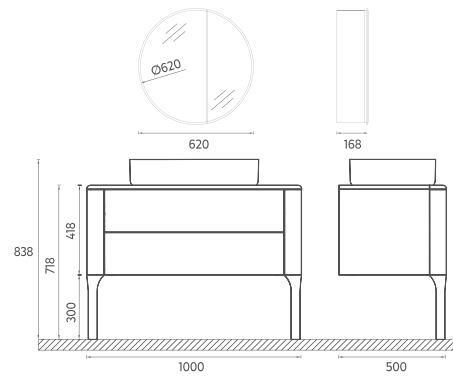

SOGNO Washbasin Unit, 100 cm

1. **Features**
   1000 x 500 x 718 mm
   · Push / Open
   · Drawer Anti-Slip Matt
   · Drawer Soft-Close
   · Drawer Divider
   · Matte Lacquer Body
   · Quartz Counter

Washbasin Included

21SGS7531001	Washbasin Cabinet, Amber
21SG25530621	Mirror Cabinet, Amber
21SG90530301	Shelf, Amber

Compatible Washbasin:
10NF65060