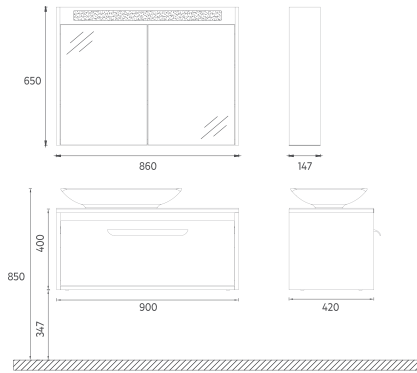

“

Eye catching texture, out of the box elegance...

BELLA Washbasin Unit, 90 cm

- Features**
900 x 420 x 400 mm
 · MDF Lam
 · Drawer MDF Lam
 · Drawer Soft-Close
 · Black CDF Countertop
 · Tandem Concealed Runners