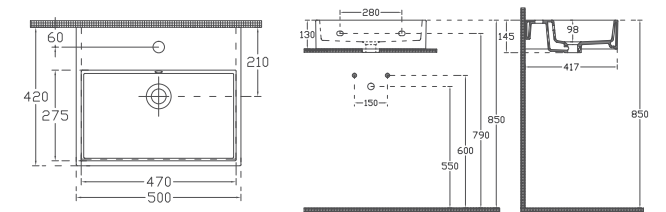

PURITA

PURITA Countertop Washbasin, 90 cm

10PL50090 Countertop Washbasin

Features

900 x 420 mm

- With Tap Hole
- With Overflow Hole
- Suitable for Furniture & Wall Use
- Mounting Kit Not Included

PURITA Countertop Washbasin, 50 cm