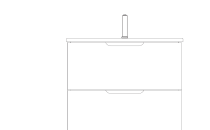

60
600 x 500 x 458 mm