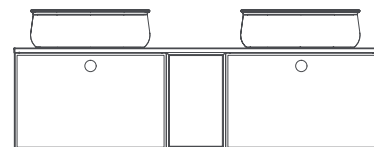

“

Well-matched bathroom furniture series.

MONDO

**COUNTERTOP
DOUBLE DRAWER
WASHBASIN UNIT**

150

1500 x 500 x 500 mm

**COUNTERTOP
SINGLE DRAWER
WASHBASIN UNIT**

150