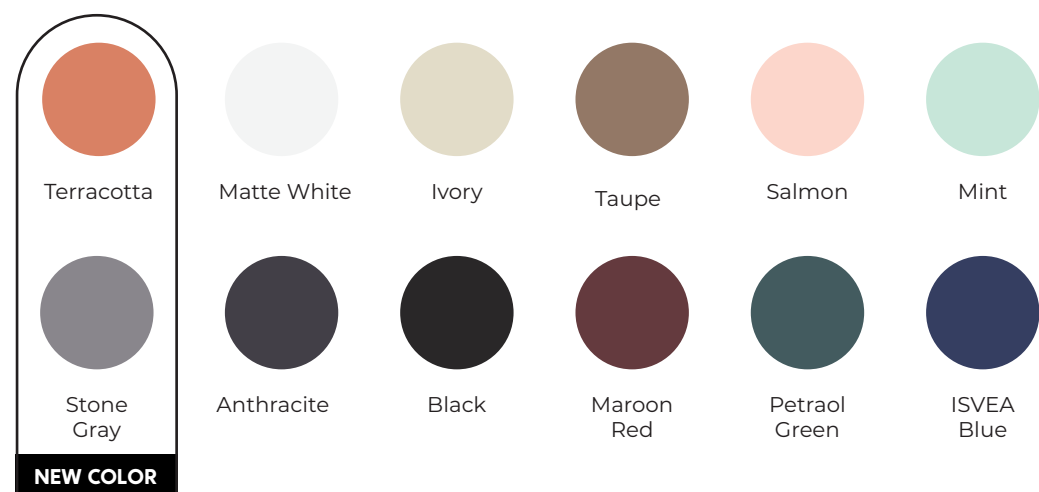

COLORISVEA

COLORISVEA'S color palettes and unique series inspired by the richness of nature create a design that gives inspiration and taste to bathrooms.

COLORISVEA INFINITY, SOTT'AQUA and TERRAZZO series offer you the opportunity to design personalized bathrooms with soul. The unique and sophisticated color tones combine with your bathroom furniture to create a fresh touch.

10 different color alternatives of COLORISVEA: Matte White, Ivory, Taupe, Anthracite, Black, Salmon, Mint, Rustic Maroon, Petrol Green and Isvea Blue offer a sophisticated perspective to bathrooms.

The COLORISVEA family stands out from ordinary designs and is carefully prepared to offer a unique style in your bathroom.