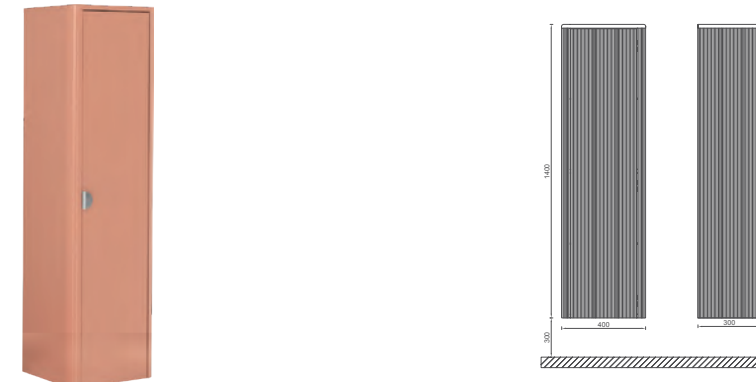

INFINITY RAGGIO Tall Cabinet, 40 cm

1. **Features**
   400 x 300 x 1400 mm
   · Door Soft Close
   · Smoked Glass Shelf
   · Compression Glass Shelf Support
   · Hidden Adjustable Metal
   · **Handle Bright Anodizing**

21RG11290401	Tall Cabinet Right, Dark Salmon
21RG11280401	Tall Cabinet Right, Pastel Green
21RG11270401	Tall Cabinet Right, Cream
21RG11290411	Tall Cabinet Left, Dark Salmon
21RG11280411	Tall Cabinet Left, Pastel Green
21RG11270411	Tall Cabinet Left, Cream