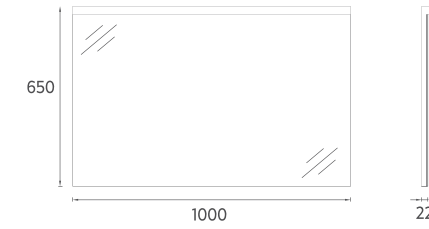

LUCA Mirror, 100 cm

1. **Features**
   1000 x 22 x 650 mm
   · 4000 Kelvin Daylight LED
   · BottomTouch On / Off

29LC40001001 100 cm Mirror, with LED Box