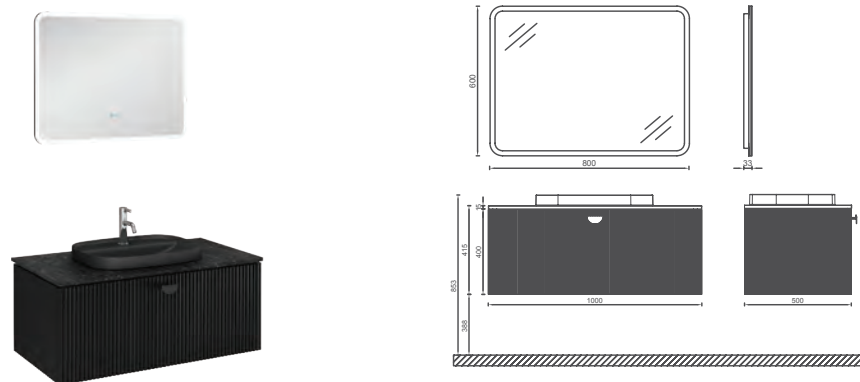

INFINITY ART.

INFINITY ART. Washbasin Unit, 100 cm

1. **Features**
   1000 x 500 x 400 mm
   · Drawer Anti-Slip Matt
   · Drawer Soft-Close
   · Drawer Sliding Box
   · Matte Lacquer
   · Multicolor LED Mirror
   * Black Quartz Counter

21ARS7801001	Washbasin Cabinet, Black Washbasin
29AR17715801	Plexy LED Mirror

! Compatible Washbasin:
10NF50055-2N