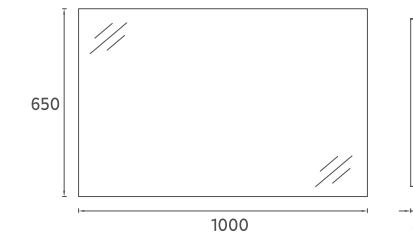

M3 Mirror, 100 cm

1. **Features**
   1000 x 54 x 650 mm
   · 4000 Kelvin Daylight
   · Touch On/Off
   · LED Mirror Frame

25OR40111001 **100 cm Mirror**