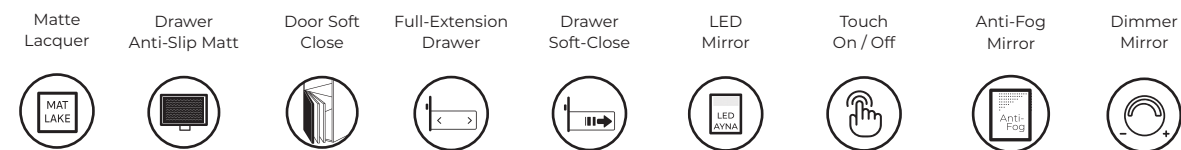

FURNITURE COLORS

MIRROR COLORS

COUNTER COLORS

HANDLE COLORS

ISVEA ICON SET

WASHBASIN COLORS

INFINITY Quartz Counter Washbasin Unit, 150 cm

- Features**
1500 x 495 x 500 mm
 · Matte Lacquer Body
 · Soft-Close Drawer
 · Mirror with LED
 · Drawer Anti-Slip Matt
 · Metal Sided Drawer
 · **White Quartz Counter**