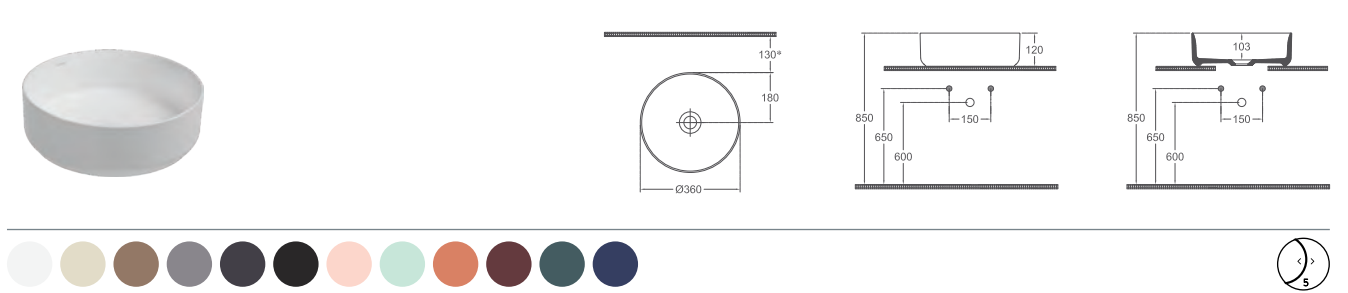

INFINITY Countertop Washbasin, 36cm

10NF65036 Countertop Washbasin

1. **Features**
2. Ø 360 mm
   - Without Tap Hole
   - Without Overflow Hole
   - Sharp&Slim