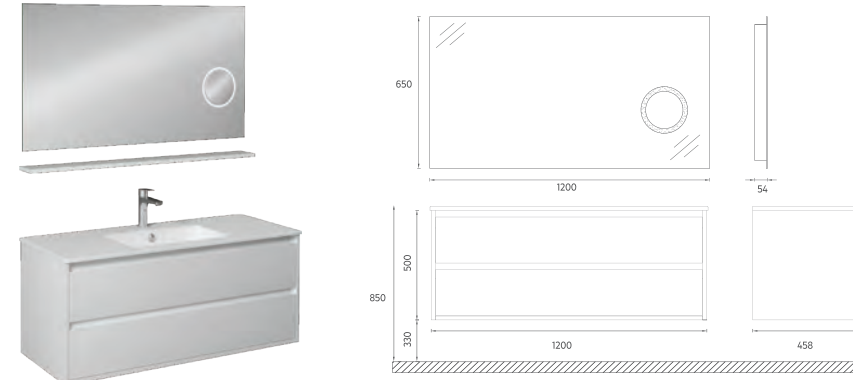

PRO Washbasin Cabinet, 120 cm

1. **Features**
2. Glossy Lacquer Body
   - Lacquer Double Drawer
   - LED Mirror
   - Soft Close Drawer
   - Metal Sided Full-Extension Drawer

Washbasin Included

	21MGS801120I	120 cm Washbasin Cabinet, White
	21MGS870120I	120 cm Washbasin Cabinet, Light Grey
	21MGS708120I	120 cm Washbasin Cabinet, Sand Beige
	21MGS880120I	120 cm Washbasin Cabinet, Anthracite
	21MG9001120I	120 cm Shelf, White
	21MG9070120I	120 cm Shelf, Light Grey
	21MG9008120I	120 cm Shelf, Sand Beige
	21MG9019120I	120 cm Shelf, Anthracite
	29OR4000120I	120 cm Magnifying Mirror with LED
	21MGS001100I	100 cm Washbasin Cabinet, White
	21MGS070100I	100 cm Washbasin Cabinet, Light Grey
	21MGS708100I	100 cm Washbasin Cabinet, Sand Beige
	21MGS019100I	100 cm Washbasin Cabinet, Anthracite
	21MG9001100I	100 cm Shelf, White
	21MG9070100I	100 cm Shelf, Light Grey
	21MG9008100I	100 cm Shelf, Sand Beige
	21MG9070100I	100 cm Shelf, Anthracite
	29OR4000100I	100 cm Magnifying Mirror with LED
	21MGS001190I	90 cm Washbasin Cabinet, White
	21MGS071090I	90 cm Washbasin Cabinet, Light Grey
	21MGS708090I	90 cm Washbasin Cabinet, Sand Beige
	21MGS019190I	90 cm Washbasin Cabinet, Anthracite
	21MG9001090I	90 cm Shelf, White
	21MG9070090I	90 cm Shelf, Light Grey
	21MG9008090I	90 cm Shelf, Sand Beige
	21MG9019090I	90 cm Shelf, Anthracite
	29OR4000090I	90 cm Magnifying Mirror with LED
	21MGS001080I	80 cm Washbasin Cabinet, White
	21MGS070080I	80 cm Washbasin Cabinet, Light Grey
	21MGS708080I	80 cm Washbasin Cabinet, Sand Beige
	21MGS019080I	80 cm Washbasin Cabinet, Anthracite
	21MG9001080I	80 cm Shelf, White
	21MG9070080I	80 cm Shelf, Light Grey
	21MG9008080I	80 cm Shelf, Sand Beige
	21MG9019080I	80 cm Shelf, Anthracite
	29OR4000080I	80 cm Magnifying Mirror with LED
	21MGS001070I	70 cm Washbasin Cabinet, White
	21MGS070070I	70 cm Washbasin Cabinet, Light Grey
	21MGS708070I	70 cm Washbasin Cabinet, Sand Beige
	21MGS019070I	70 cm Washbasin Cabinet, Anthracite
	21MG9001070I	70 cm Shelf, White
	21MG9070070I	70 cm Shelf, Light Grey
	21MG9008070I	70 cm Shelf, Sand Beige
	21MG9019070I	70 cm Shelf, Anthracite
	29OR4000070I	70 cm Magnifying Mirror with LED

1. Compatible Washbasin:
2. 10SL5112I
   - 10SL5010I
   - 10SL5009I
   - 10SL5108I
   - 10SL5107I
   - 10SL5106I

1. Cabinet Size:
2. 1200 x 500 x 458 mm
   - 1000 x 500 x 458 mm
   - 900 x 500 x 458 mm
   - 800 x 500 x 458 mm
   - 700 x 500 x 458 mm
   - 600 x 500 x 458 mm