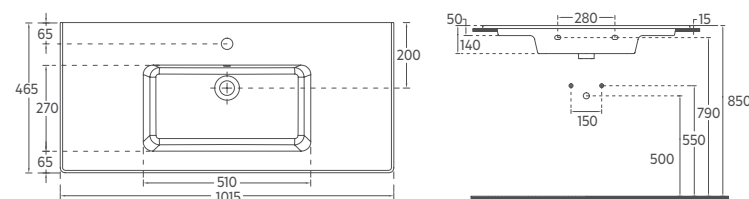

SISTEMA^T Flat Washbasin, 101 cm

10SL50101

Flat Washbasin

Features

1015 x 465 mm

- With Tap Hole
- With Overflow Hole
- Mounting Kit Not Included
- Suitable for Furniture & Wall Use