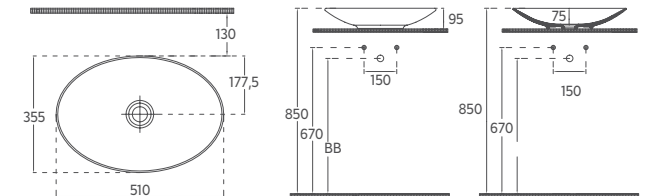

SISTEMA^Y Countertop Washbasin, 51 cm

10SY65051 Compacto Washbasin

1. **Features**
2. 510 x 355 mm
   - Without Tap Hole
   - Without Overflow Hole
   - Suitable for Furniture Use
   - Sharp&Slim