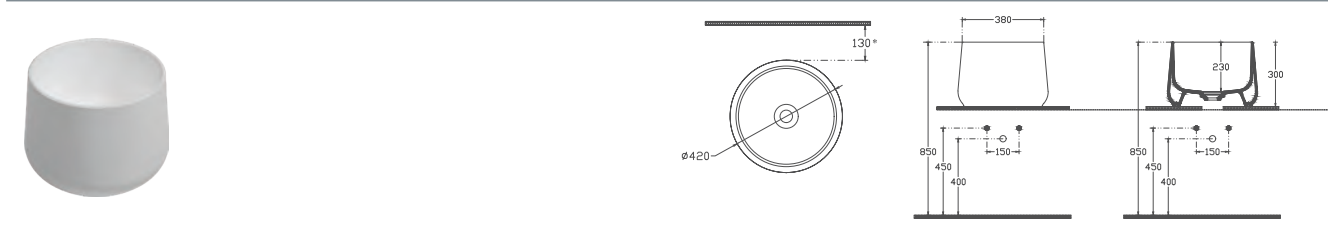

ALLEGRO Countertop Monoblock Washbasin, 42 cm

10AL66042 Countertop Monoblock Washbasin Washbasin

Features

Ø 420 mm

- Without Tap Hole
- Without Overflow Hole
- Suitable for Furniture Use