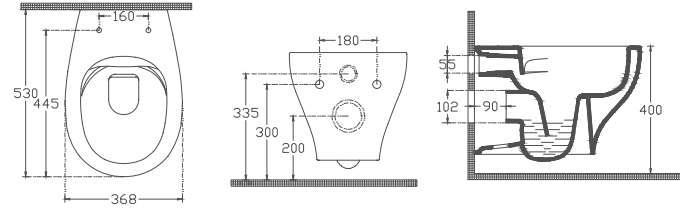

SOLUZIONE XV RimLess Wall Hung WC

10SZ02015 RimLess Wall Hung WC
40D802001 D80 WC Seat (Soft-Close, Quick Release, Slim)

1. **Features**
2. SmartFix Plus
   - Mounting Kit Included
   - Concealed Cistern Should Be Adjusted To 4L
   - WC Seat (Soft-Close, Quick Release, Slim) Must Be Ordered Separately