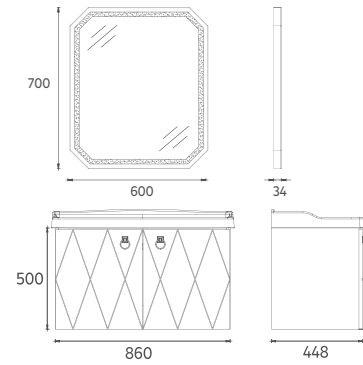

AGATHA

AGATHA Washbasin Unit, 90 cm

1. **Features**
   860 x 448 x 500 mm
   · Cabinet Matte Lacquer Door
   · Soft Close Door
   · 4000 Kelvin Daylight LED

Washbasin Included

- 21AHS1210901 Washbasin Cabinet, Butter Yellow
- 21AH11221701 LED Mirror

Compatible Washbasin:
10ST50090