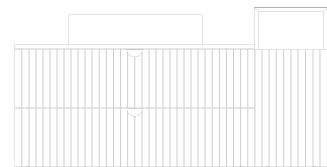

150
1500 x 495 x 500 mm