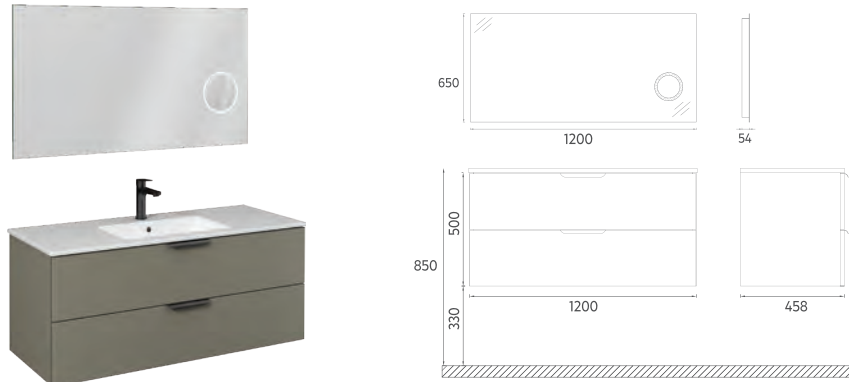

LIV Washbasin Unit, 120 cm

Features

- MDF Lam Body
- MDF Lam Double Drawer
- Drawer Soft-Close
- Soft Touch Surface

Washbasin Included

	24LVS21121I	120 cm Washbasin Cabinet, Lava
	24LVS21120I	120 cm Washbasin Cabinet, Light Beige
	Glossy Chrome Handle	
	24LVS31121I	120 cm Washbasin Cabinet, Lava
	24LVS31120I	120 cm Washbasin Cabinet, Light Beige
	29OR4000120I	120 cm Magnifying Mirror with LED

1. ! Compatible Washbasin:
   10SL5012I
   10SL5010I
   10SL5009I
   10SL5008I
   10SL5007I
   10SL5006I

	24LVS21101I	100 cm Washbasin Cabinet, Lava
	24LVS21100I	100 cm Washbasin Cabinet, Light Beige
	Glossy Chrome Handle	
	24LVS31101I	100 cm Washbasin Cabinet, Lava
	24LVS31100I	100 cm Washbasin Cabinet, Light Beige
	29OR4000100I	100 cm Magnifying Mirror with LED

1. ! Cabinet Size:
   1200 x 458 x 500 mm
   1000 x 458 x 500 mm
   900 x 458 x 500 mm
   800 x 458 x 500 mm
   700 x 458 x 500 mm
   600 x 458 x 500 mm

	24LVS211091I	90 cm Washbasin Cabinet, Lava
	24LVS211090I	90 cm Washbasin Cabinet, Light Beige
	Glossy Chrome Handle	
	24LVS311091I	90 cm Washbasin Cabinet, Lava
	24LVS311090I	90 cm Washbasin Cabinet, Light Beige
	29OR4000090I	90 cm Magnifying Mirror with LED

	24LVS211081I	80 cm Washbasin Cabinet, Lava
	24LVS211080I	80 cm Washbasin Cabinet, Light Beige
	Glossy Chrome Handle	
	24LVS311081I	80 cm Washbasin Cabinet, Lava
	24LVS311080I	80 cm Washbasin Cabinet, Light Beige
	29OR4000080I	80 cm Magnifying Mirror with LED

	24LVS211071I	70 cm Washbasin Cabinet, Lava
	24LVS211070I	70 cm Washbasin Cabinet, Light Beige
	Glossy Chrome Handle	
	24LVS321071I	70 cm Washbasin Cabinet, Lava
	24LVS321070I	70 cm Washbasin Cabinet, Light Beige
	29OR4000070I	70 cm Magnifying Mirror with LED

	24LVS211061I	60 cm Washbasin Cabinet, Lava
	24LVS211060I	60 cm Washbasin Cabinet, Light Beige
	Glossy Chrome Handle	
	24LVS311061I	60 cm Washbasin Cabinet, Lava
	24LVS311060I	60 cm Washbasin Cabinet, Light Beige
	29OR4000060I	60 cm Magnifying Mirror with LED