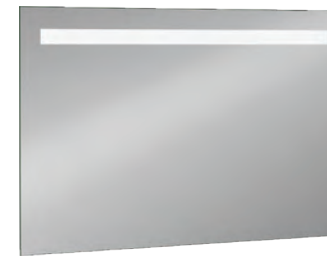

M3 Mirror, 100 cm

1. **Features**
   1000 x 54 x 650 mm
   · 4000 Kelvin Daylight
   · Touch On/Off
   · LED Mirror Frame

25OR40111001 **100 cm Mirror**