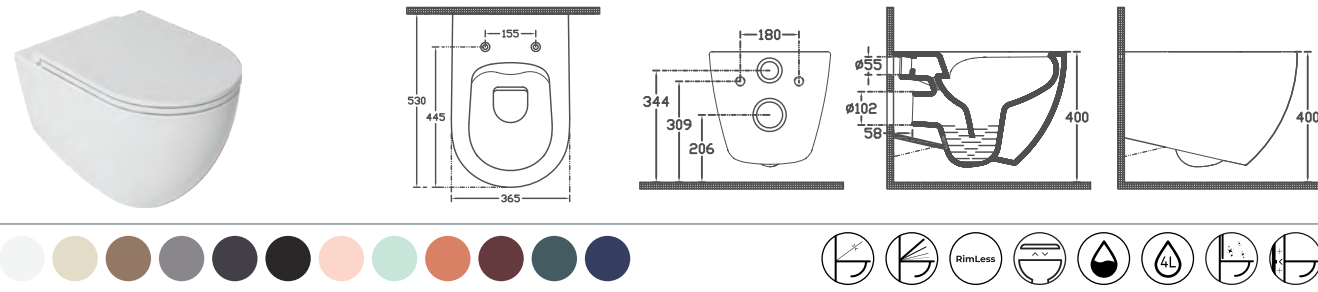

NEW SEPERATOR

39
392 x 656 mm

ISVEA ICON SET

ISVEA COLORS

INFINITY CleaRim Plus Wall Hung WC

10NF02001 CleaRim Plus Wall Hung WC
40KF02001-S F50 WC Seat (Soft-Close, Quick / Releaset) Slim

- Features**
- SmartFix Plus
 - Mounting Kit Included
 - Concealed Cistern Should Be Adjusted To 4L
 - WC Seat (Soft-Close, Quick Release) Must Be Ordered Separately