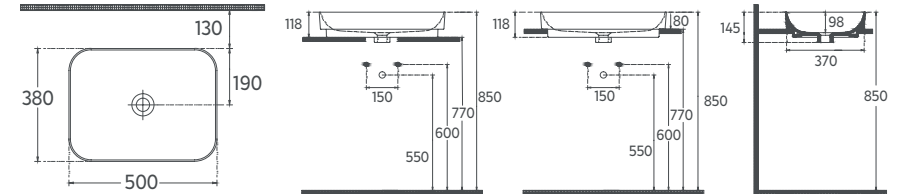

SOTT'AQUA Countertop Washbasin, 60 cm

10SQ50060

Countertop Washbasin

Features

600 x 380 mm

- Without Tap Hole
- Without Overflow Hole
- Suitable for Furniture Use
- Sharp&Slim

SOTT'AQUA Countertop Washbasin, 50 cm