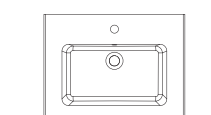

61
615 x 465 x 140 mm