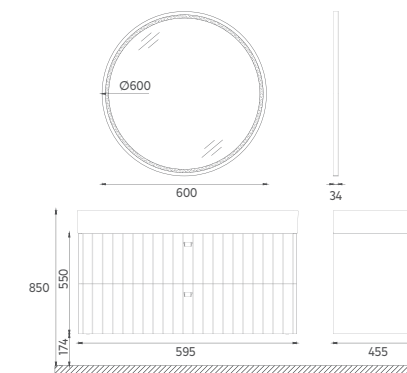

VEA Washbasin Unit, 60 cm

1. **Features**
   595 X 455 x 550 mm
   · Drawer Anti-Slip Matt
   · Drawer Soft-Close
   · Fine Metal LED Runner
   · Drawer Divider
   · Concealed Siphon
   · Matte Lacquer

Washbasin Included

21MNS0111601	Washbasin Cabinet, Stone Gray
21MNS0111611	Washbasin Cabinet, Dark Beige
21MNS0111621	Washbasin Cabinet, Rosa
21MN10121631	60 cm LED Mirror, Rosa
21MN10111321	30 cm Wall Shelf, Rosa
21MN10112321	30 cm Towel Shelf, Rosa

Compatible Washbasin:
10VA50061