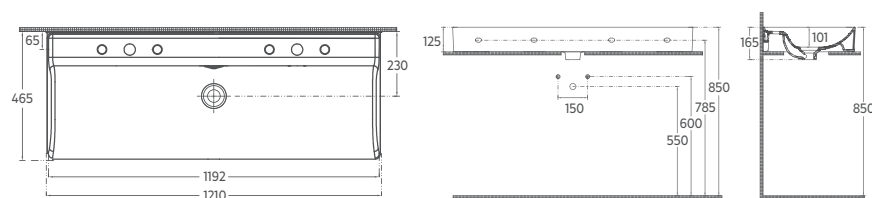

COLORISVEA / VEA

VEA Countertop Washbasin
121 cm, Matte White

VEA Countertop Washbasin
121 cm, Ivory

VEA Countertop Washbasin
121 cm, Stone Gray

VEA Countertop Washbasin
121 cm, Anthracite

VEA Countertop Washbasin
121 cm, Black

Features / Technical Drawing

1210 x 465 mm

- With Tap Hole
- V Shaped Overflow Hole
- Suitable for Furniture & Wall Use
- Pop-up Included

Matte White Ivory Stone Gray Anthracite Black

NEW

Artisan Edition

VEA Countertop Washbasin
121 cm, Matte White

VEA Countertop Washbasin
121 cm, Ivory

VEA Countertop Washbasin
121 cm, Stone Gray

VEA Countertop Washbasin
121 cm, Anthracite

VEA Countertop Washbasin
121 cm, Black

Features / Technical Drawing

1210 x 465 mm

- With Tap Hole
- V Shaped Overflow Hole
- Suitable for Furniture & Wall Use
- Pop-up Included

Matte White Ivory Stone Gray Anthracite Black