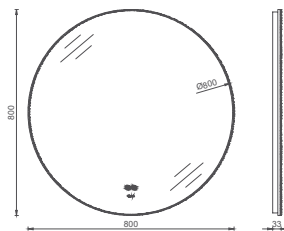

INFINITY RAGGIO Multicolor Mirror, Ø 60 cm

1. **Features**
   600 x 34 x 600 mm
   · LED Mirror
   · 3000 Kelvin & 6500 Kelvin Multicolor
   · Touch On / Off
   · Anti-Fog

29RG1126060I **Ø 60 LED Mirror Multicolor Featured**