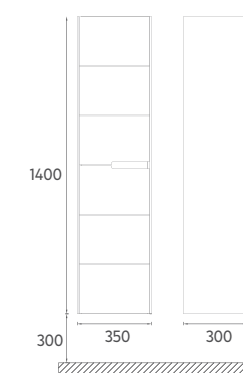

DANTE Tall Cabinet, 35 cm

1. **Features**
   350 x 300 x 1400 mm
   · Soft Close Door
   · Glass Shelf
   · Compression Glass Shelf Support
   · Hidden Adjustable Metal Hanger
   · Walnut Polish Over Solid Oak

1. 21DT17140351 Tall Cabinet Light Green, Right
   21DT17140361 Tall Cabinet Light Green, Left