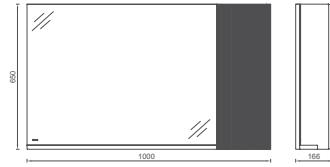

SIENA

SIENA Cabinet Mirror, 100 cm

Features
1000 x 170 x 650 mm
· Door Soft Close
· Thermoform

27SN20701001	100 cm Cabinet Mirror, Brick Red
27SN20801001	100 cm Cabinet Mirror, Soft Green
27SN20901001	100 cm Cabinet Mirror, Dark Blue