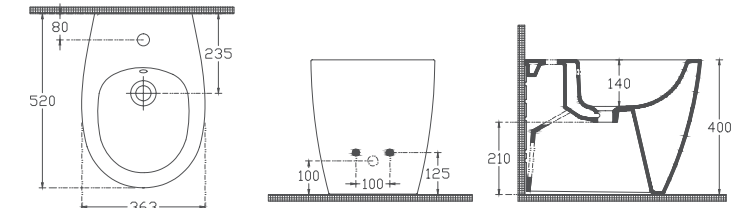

SENTIMENTI NEO Floor Standing Bidet

10SM42003 Floor Standing Bidet