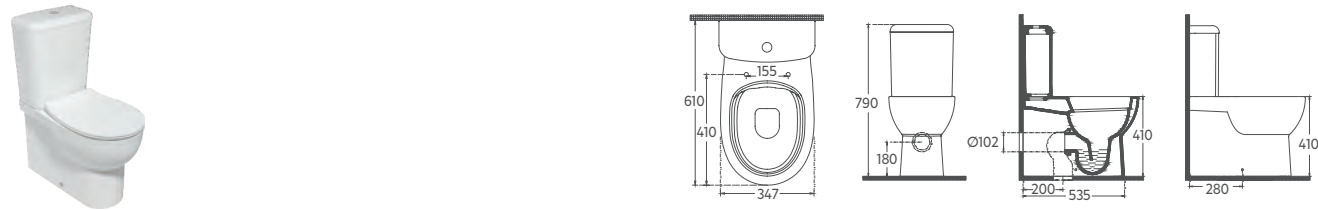

ABSOLUTE

ABSOLUTE RimLess Back To Wall WC

10AB04003	Rimless Back to Wall WC Cistern
10ABS1002	Cistern
40R802001	R80 WC Seat

1. **Features**
2. 49 cm Compacto
   - WC Seat (Soft-Close, Quick Release, Slim) Must Be Ordered Separately