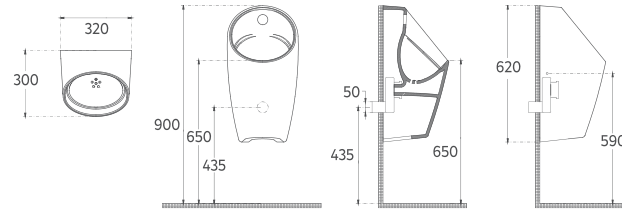

INFINITY SensoClean Urinal

1. **Features**
2. Rimless
   - Battery & Mains Operated
   - Easy Installation and Maintenance
   - Integrated Sensor