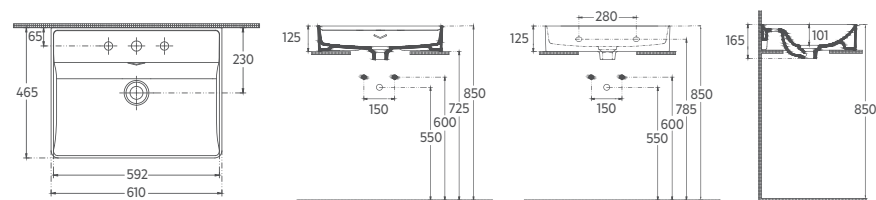

10VAS5065I

VEA Countertop Washbasin
61 cm, Anthracite

10VAS5064I

VEA Countertop Washbasin
61 cm, Black

Features / Technical Drawing

610 x 465 mm

- With Tap Hole
- V Shaped Overflow Hole
- Suitable for Furniture & Wall Use
- Pop-up Included