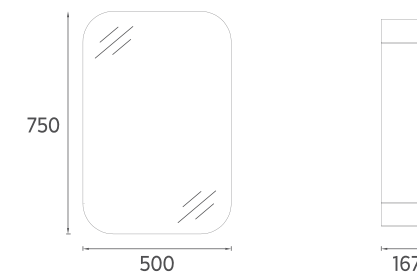

Compatible Washbasin:
10SQ51050

GLORIA Mirror Cabinet, 50 cm

- Features**
500 x 167 x 750 mm
 · Door Soft Close
 · Smoked Glass Shelf
 · Compression Glass Shelf Support

- 29GL12070701 Mirror Cabinet Right, Lilac
- 29GL12070711 Mirror Cabinet Left, Cream
- 29GL12071701 Mirror Cabinet Right, Lilac
- 29GL12071711 Mirror CabinetLeft, Cream