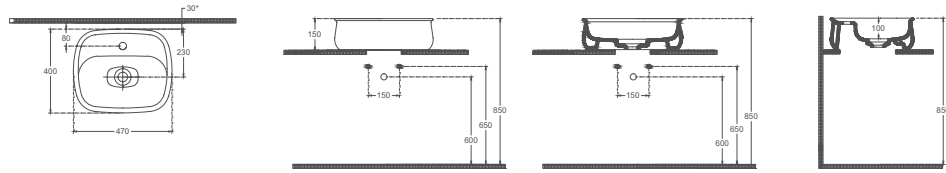

FLUIDO Countertop Washbasin, 47 cm