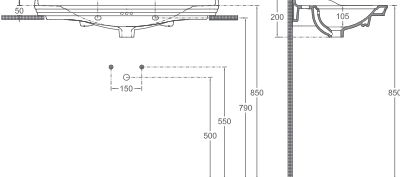

STELLA Washbasin, 90 cm

10ST50090

STELLA Washbasin

Features

- 900 x 465 mm**
- With Tap Hole
- With Overflow Hole
- Mounting Kit Not Included
- Suitable for Furniture & Wall Use

SISTEMAT^T COLLECTION

SISTEMAT series, which has a minimalist look with its thinness, has an aesthetic and modern design.