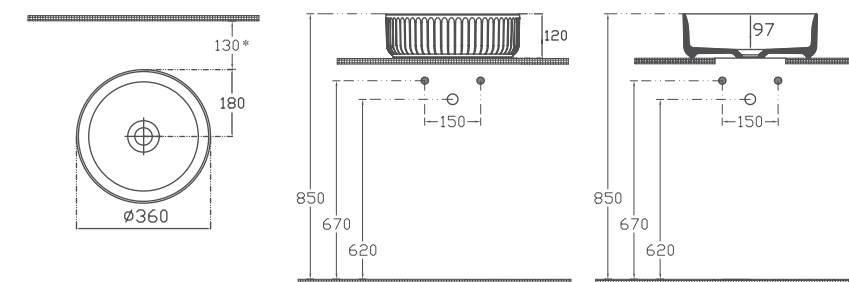

Technical Drawing