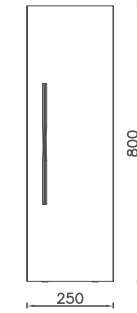

VENETA Top Cabinet, 25 cm

1. **Features**
   250 x 200 x 800 mm
   · Matte Lacquer
   · Door Soft Close

21VN2137025I	25 cm Top Cabinet Right, Brick Red
21VN2137026I	25 cm Top Cabinet Left, Brick Red