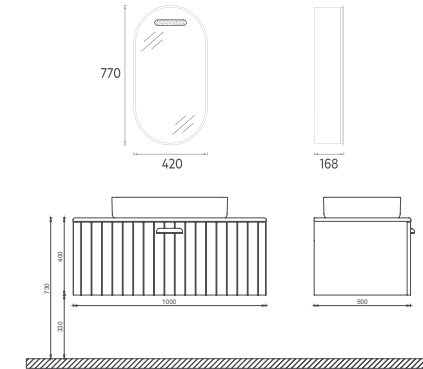

RINATO Washbasin Unit, 100 cm

1. **Features**
   1000 x 500 x 400 mm
2. Matte Lacquer Body
   - Drawer Lacquer
   - Drawer Anti-Slip Matt
   - Soft-Close Drawer
   - Drawer Divider
   - Hidden Drawer
   - Countertop Solid Oak Naturel cila

Washbasin Included

21RNS714101I	Washbasin Cabinet Pastel Green, White Washbasin
21RNS714100I	Washbasin Cabinet Krem, White Washbasin
29PN2112040I	Mirror Cabinet Right, Cream
29PN2113040I	Mirror Cabinet Right, Pastel Green
21PN9012030I	30 cm Wall Shelf, Cream
21PN9013030I	30 cm Wall Shelf, Pastel Green

Compatible Washbasin:
10NF65060