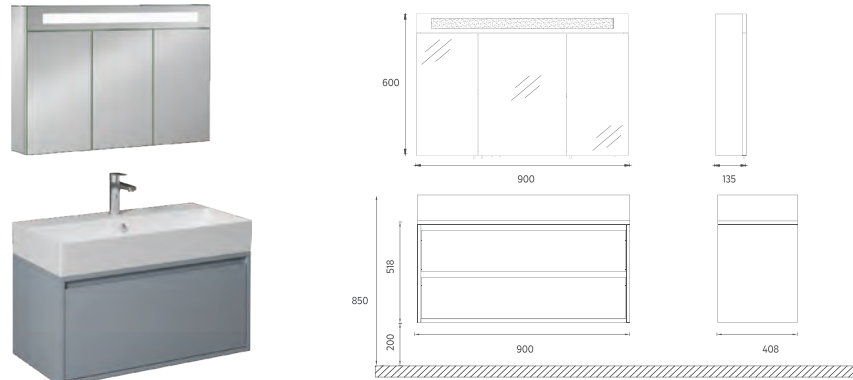

PRO Washbasin Unit, 90 cm

1. **Features**
2. Glossy Lacquer Body
   - Lacquer Single Drawer
   - LED Mirror
   - Soft Close Drawer
   - Metal Sided Full-Extension Drawer

Washbasin Included

	21SFS201090I	90 cm Washbasin Cabinet, White
	21SFS214090I	90 cm Washbasin Cabinet, Light Grey
	21SFS308090I	90 cm Washbasin Cabinet, Sand Beige
	21SFS214090I	90 cm Washbasin Cabinet, Anthracite
	22OR2600090I	90 cm Mirror Cabinet, with 3 Doors, LED
	21SFS201070I	70 cm Washbasin Cabinet, White
	21SFS214070I	70 cm Washbasin Cabinet, Light Grey
	21SFS308070I	70 cm Washbasin Cabinet, Sand Beige
	21SFS204070I	70 cm Washbasin Cabinet, Anthracite
	22OR2600070I	70 cm Mirror Cabinet, with 2 Doors, LED
	21SFS214060I	60 cm Washbasin Cabinet, White
	21SFS201060I	60 cm Washbasin Cabinet, Light Grey
	21SFS308060I	60 cm Washbasin Cabinet, Sand Beige
	21SFS201060I	60 cm Washbasin Cabinet, Anthracite
	22OR2010060I	60 cm Mirror Cabinet Right, with Single Door, LED

Compatible Washbasin:
10SF50090
10SF50070
10SF50060

Cabinet Size:
900 x 400 x 458 mm
700 x 400 x 458 mm
600 x 400 x 458 mm