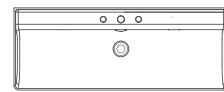

COUNTERTOP WASHBASIN