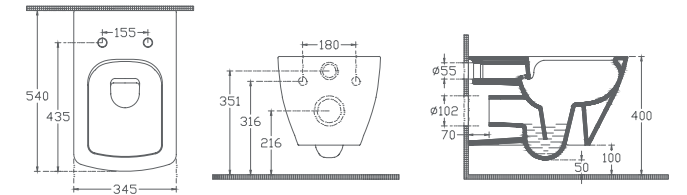

PURITA Rimless Confronto Wall Hung WC