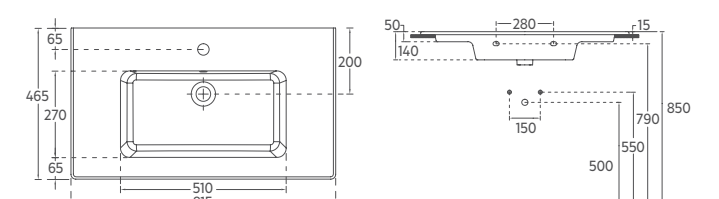

SISTEMA^T Flat Washbasin, 81 cm

10SL51081

Flat Washbasin

Features

815 x 465 mm

- With Tap Hole
- With Overflow Hole
- Mounting Kit Not Included
- Suitable for Furniture & Wall Use