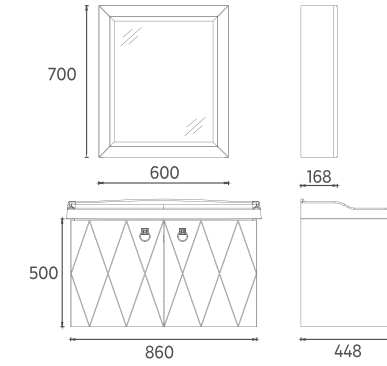

AGATHA Washbasin Unit, 90 cm

1. **Features**
   860 x 448 x 500 mm
   · Matte Lacquer Door
   · Door Soft Close
   · Beveled Mirror

Washbasin Included

- 21AHS1210901 Washbasin Cabinet, Butter Yellow
- 21AH11210701 Framed Mirror Cabinet Right
- 21AH11211701 Framed Mirror Cabinet Left

Compatible Washbasin:
10ST50090