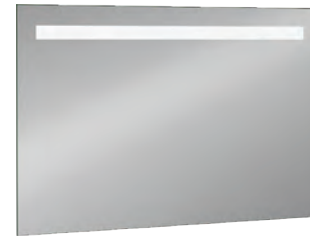

M5 Profile Framed Mirror, 100 cm

Features
1000 x 54 x 650 mm
· 4000 Kelvin Daylight
· Touch On/Off
· LED Mirror Frame
· Sandblasted
· Antifog

25OR40121001 **100 cm Profile Framed Mirror**