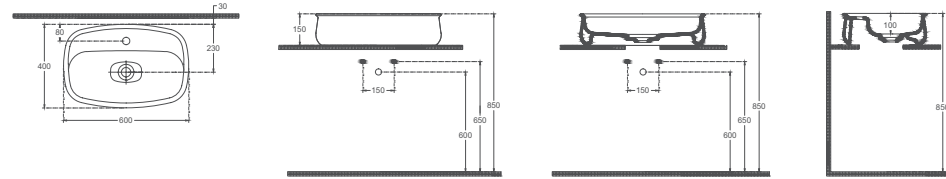

“

Brings a neo-classical elegance to modern bathrooms.

Artisan Edition

NEW

FLUIDO Countertop Washbasin, 60 cm

10FDS60601 Countertop Washbasin

Features

- 600 x 400 mm
- With Tap Hole
- Suitable for Furniture Use
- Pop-up Included