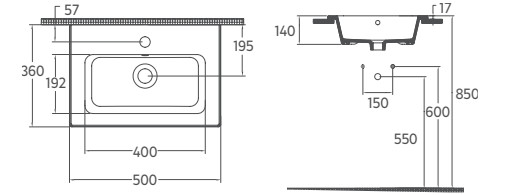

10SL50071

Flat Washbasin

Features

715 x 465 mm

- With Tap Hole
- With Overflow Hole
- Mounting Kit Not Included
- Suitable for Furniture & Wall Use

SISTEMA^T Compacto Washbasin, 50 x 36 cm

10SL50050

Compacto Washbasin