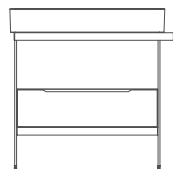

Ombra bathroom furniture combines design and technology in a smart and appealing way, staying loyal to refined spirit of Italian design understanding.

“
Less is more.”

OMBRA

COUNTERTOP WASHBASIN UNIT

80

760 x 440 x 841 mm