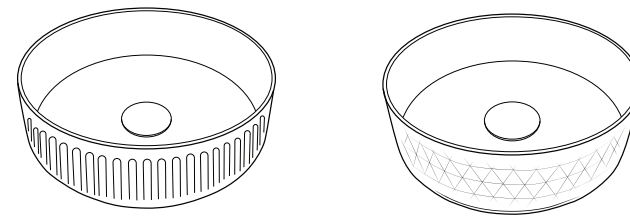

“

It reflects the traces of the past to its users by blending it perfectly with Artisan Edition designs. Thus, it transforms the unique products of the past into beauties that can be brought together with the future.

“

Artisan Edition adds the value of handcraftsmanship to Isvea collections by enriching the knowledge of generations and the past, and brings users together with creative, original, very special bathrooms that combine traditional designs and technology.