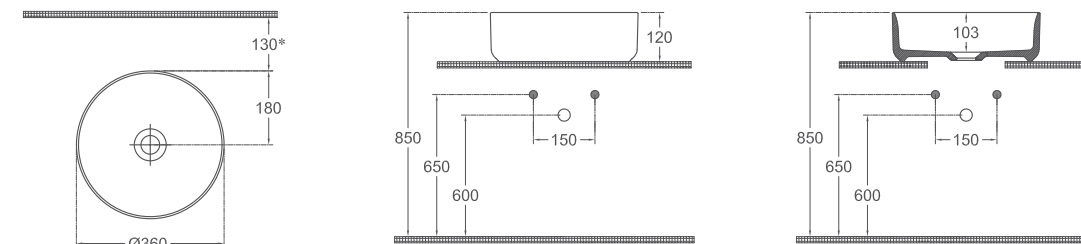

Technical Drawing