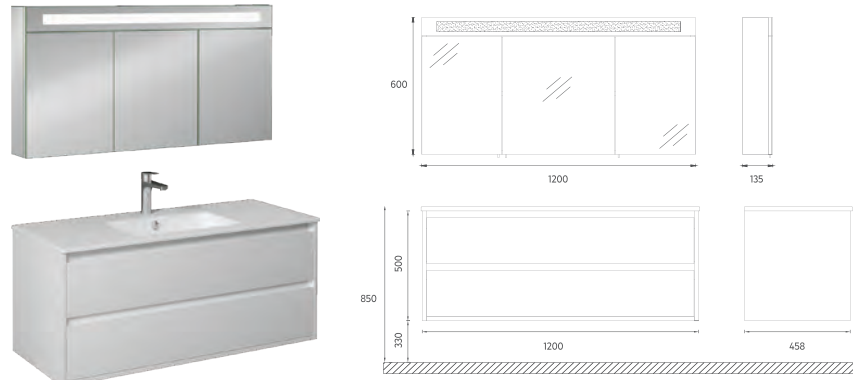

PRO Washbasin Cabinet, 120 cm

1. **Features**
2. Glossy Lacquer Body
   - Lacquer Double Drawer
   - LED Mirror
   - Soft Close Drawer
   - Metal Sided Full-Extension Drawer

Washbasin Included

	21MGS801120I	120 cm Washbasin Cabinet, White
	21MGS870120I	120 cm Washbasin Cabinet, Light Grey
	21MGS708120I	120 cm Washbasin Cabinet, Sand Beige
	21MGS880120I	120 cm Washbasin Cabinet, Anthracite
	22OR2600120I	120 cm Mirror Cabinet, with 3 Doors, LED
	21MGS001100I	100 cm Washbasin Cabinet, White
	21MGS070100I	100 cm Washbasin Cabinet, Light Grey
	21MGS708100I	100 cm Washbasin Cabinet, Sand Beige
	21MGS019100I	100 cm Washbasin Cabinet, Anthracite
	22OR2600100I	100 cm Mirror Cabinet, with 3 Doors, LED
	21MGS001190I	90 cm Washbasin Cabinet, White
	21MGS071090I	90 cm Washbasin Cabinet, Light Grey
	21MGS708090I	90 cm Washbasin Cabinet, Sand Beige
	21MGS019190I	90 cm Washbasin Cabinet, Anthracite
	22OR2600090I	90 cm Mirror Cabinet, with 3 Doors, LED
	21MGS001080I	80 cm Washbasin Cabinet, White
	21MGS070080I	80 cm Washbasin Cabinet, Light Grey
	21MGS708080I	80 cm Washbasin Cabinet, Sand Beige
	21MGS019080I	80 cm Washbasin Cabinet, Anthracite
	22OR2600080I	80 cm Mirror Cabinet, with 3 Doors, LED
	21MGS001070I	70 cm Washbasin Cabinet, White
	21MGS070070I	70 cm Washbasin Cabinet, Light Grey
	21MGS708070I	70 cm Washbasin Cabinet, Sand Beige
	21MGS019070I	70 cm Washbasin Cabinet, Anthracite
	22OR2600070I	70 cm Mirror Cabinet, with 2 Doors, LED
	21MGS001060I	60 cm Washbasin Cabinet, White
	21MGS070060I	60 cm Washbasin Cabinet, Light Grey
	21MGS708060I	60 cm Washbasin Cabinet, Sand Beige
	1MGS019060I	60 cm Washbasin Cabinet, Anthracite
	22OR2010060I	60 cm Mirror Cabinet Right, with Single Door, LED

1. Compatible Washbasin:
2. 10SL5112I
   - 10SL5010I
   - 10SL5009I
   - 10SL5108I
   - 10SL5107I
   - 10SL5106I

1. Cabinet Size:
2. 1200 x 500 x 458 mm
   - 1000 x 500 x 458 mm
   - 900 x 500 x 458 mm
   - 800 x 500 x 458 mm
   - 700 x 500 x 458 mm
   - 600 x 500 x 458 mm