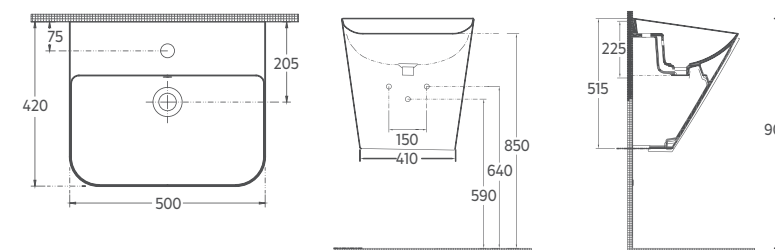

Features

500 x 420 x 515 mm

- With Tap Hole
- With Overflow Hole
- Sharp&Slim
- Wall Mount Only
- Backside Is Not Glazed

Technical Drawing

COLORISVEA TERRAZZO

INFINITY collection, ISVEA's high-end design series designed for those with superior taste, now offers function and creativity with the TERRAZZO decor option.