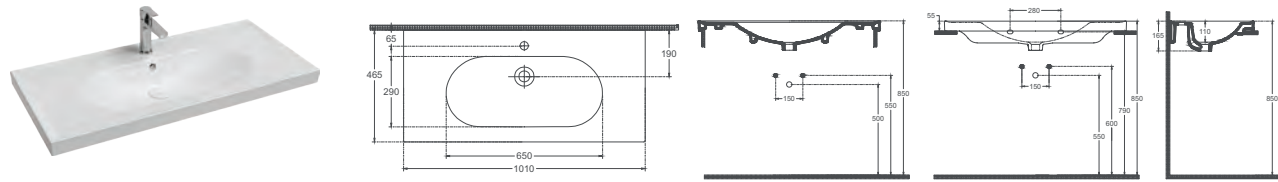

Connects past and future.

SISTEMA^R

SISTEMA^R Washbasin, 100 cm

10SR50101

Washbasin

Features

1010 x 465 mm

- With Tap Hole
- With Overflow Hole
- Mounting Kit Not Included
- Suitable for Furniture & Wall Use