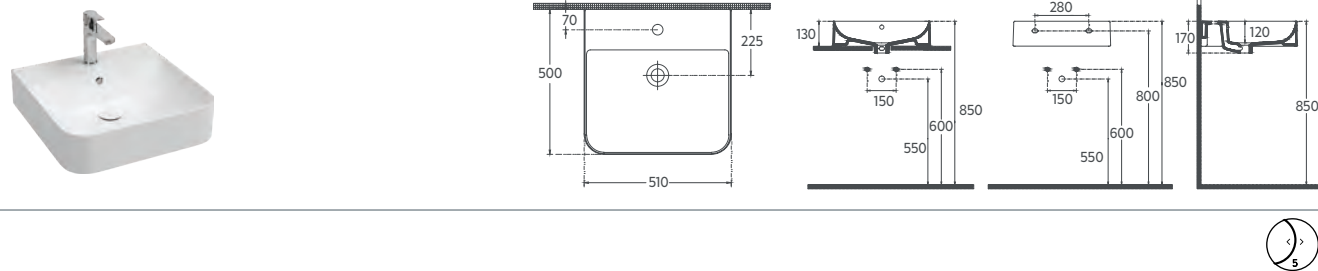

SOTT'AQUA Countertop Washbasin, 51 cm

10SQ51051 Countertop Washbasin

1. **Features**
2. 510 x 500 mm
   - With Tap Hole
   - With Overflow Hole
   - Sharp&Slim
   - Suitable for Furniture & Wall Use