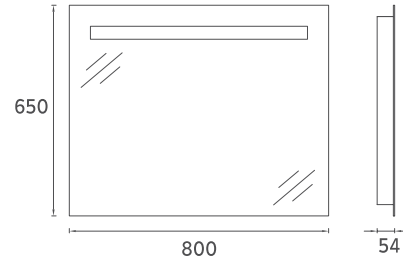

MIRRORS

M4 Profile Framed Mirror, 80 cm

1. **Features**
   800 x 54 x 650 mm
   4000 Kelvin Daylight
   · Touch On/Off
   · LED Mirror Frame
   · Sandblasted

25OR40030801 **80 cm Profile Framed Mirror**