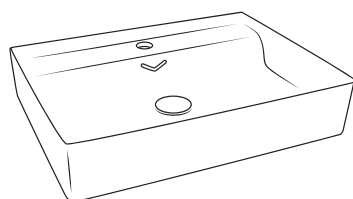

Artisan Edition

“
VEA

The iconic VEA washbasins, reminiscent of the past, have a clean look with the V Flow feature and bring elegance to every bathroom with various sizes.