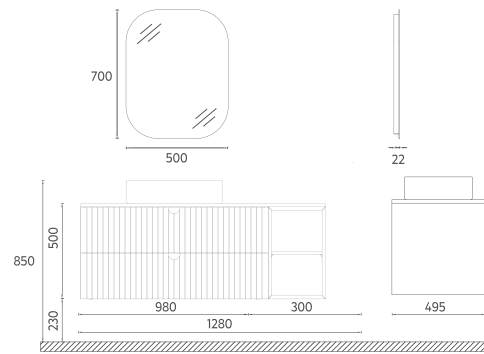

INFINITY Quartz Counter Washbasin Unit, 130 cm

1. **Features**
   1280 x 495 x 500 mm
   · Matte Lacquer Body
   · Soft-Close Drawer
   · Mirror LED
   · Drawer Anti-Slip Matt
   · Drawer Divider
   · Metal Sided Drawer
   · **Brushed Gold Handle**
   · **Quartz Counter**

Washbasin Included

Quartz Counter, Bright Anodizing Handle

21IFS748140I-01	Washbasin Cabinet Ruby Red, Maroon Red Washbasin
21IFS749140I-01	Washbasin Cabinet Ocean, Petrol Green Washbasin
21IFS750140I-01	Washbasin Cabinet Dark Salmon, Salmon Washbasin
21IFS713140I-01	Washbasin Cabinet Pastel Green, Mint Washbasin
21IFS772140I-01	Washbasin Cabinet Night Blue, Isvea Blue Washbasin
21IFS712140I-01	Washbasin Cabinet Cream, Ivory Washbasin
29IF400056I	LED Mirror X 2

21IFS748141I-01	Washbasin Cabinet Ruby Red, White Washbasin
21IFS749141I-01	Washbasin Cabinet Ocean, White Washbasin
21IFS750141I-01	Washbasin Cabinet Dark Salmon, White Washbasin
21IFS713141I-01	Washbasin Cabinet Pastel Green, White Washbasin
21IFS772141I-01	Washbasin Cabinet Night Blue, White Washbasin
21IFS712141I-01	Washbasin Cabinet Cream, White Washbasin
29IF400056I	LED Mirror X 2

Quartz Counter, Brushed Gold Handle

21IFS748130I-01	Washbasin Cabinet Ruby Red, Maroon Red Washbasin
21IFS749130I-01	Washbasin Cabinet Ocean, Petrol Greenen Washbasin
21IFS750130I-01	Washbasin Cabinet Dark Salmon, Salmon Washbasin
21IFS713130I-01	Washbasin Cabinet Pastel Green, Mint Washbasin
21IFS772130I-01	Washbasin Cabinet Night Blue, Isvea Blue Washbasin
21IFS712130I-01	Washbasin Cabinet Cream, Ivory Washbasin
29IF400056I	LED Mirror X 2

21IFS748131I-01	Washbasin Cabinet Ruby Red, White Washbasin
21IFS749131I-01	Washbasin Cabinet Ocean, White Washbasin
21IFS750131I-01	Washbasin Cabinet Dark Salmon, White Washbasin
21IFS713131I-01	Washbasin Cabinet Pastel Green, White Washbasin
21IFS772131I-01	Washbasin Cabinet Night Blue, White Washbasin
21IFS712131I-01	Washbasin Cabinet Cream, White Washbasin
29IF400056I	LED Mirror X 2

Compatible Washbasin:
10NF65050-2R, 2P, 2S, 2T
2Z, 2K