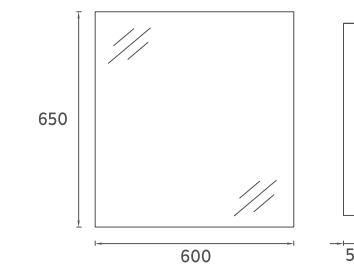

25OR40010651 **60 cm Mirror**

M1 Mirror, 60cm

Features
600 x 54 x 650 mm
· Lam on Profile

24OR40000651 **60 cm Mirror**

MIRRORS

M1 Mirror, 45 cm

- Features**
450 x 54 x 650 mm
· Lam on Profile

24OR4000045I **45 cm Mirror**