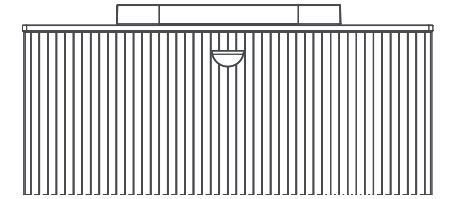

Artisan Edition

“ OMBRA

An iconic piece of bathroom furniture where meticulously produced, high-quality industrial elements and a minimal design approach come together with the motto "Less is More".

“ INFINITY ART.

"Artisan" is a design approach wherein intellectual craftsmanship, hand workmanship and material quality remain in the forefront, which has a prominent place in Italian tradition of design.

“ FLUIDO

Inspired by corded hand workmanship of Italian furniture craftsmanship, ISVEA's Artisan Collection Fludio Bathroom Furniture makes beauty of wood processed with art unfold.

“ PUNO ART.

Integrated with the Artisan Edition, the PUNO ART series is designed for those who want to experience the past in the modern world.

“ VEA

Having a minimalist design, VEA furniture series provides an iconic look that will carry the traces of the past in your bathrooms thanks to its matte lacquer appearance.

“ MONO

Mono: A sophisticated touch of Italian Gusto upon the bathroom...