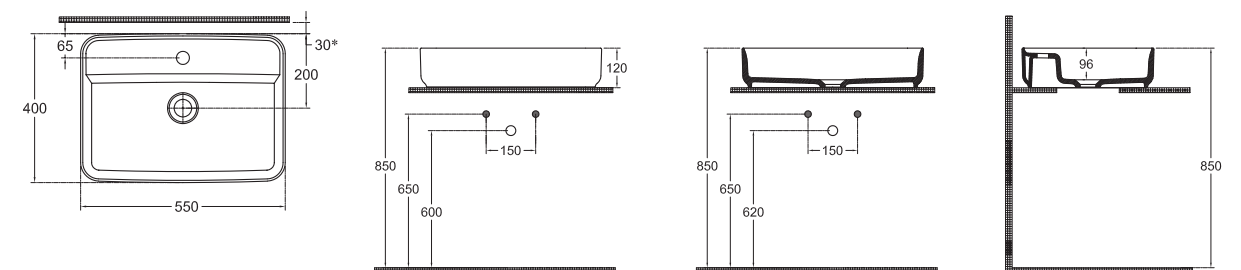

10NF66055-2P
INFINITY Countertop Washbasin
55 cm, Petrol Green

10NF66055-2Z
INFINITY Countertop Washbasin
55 cm, ISVEA Blue

Features

- 550 x 400 mm
- With Tap Hole
- Without Overflow Hole
- Sharp&Slim

Technical Drawing