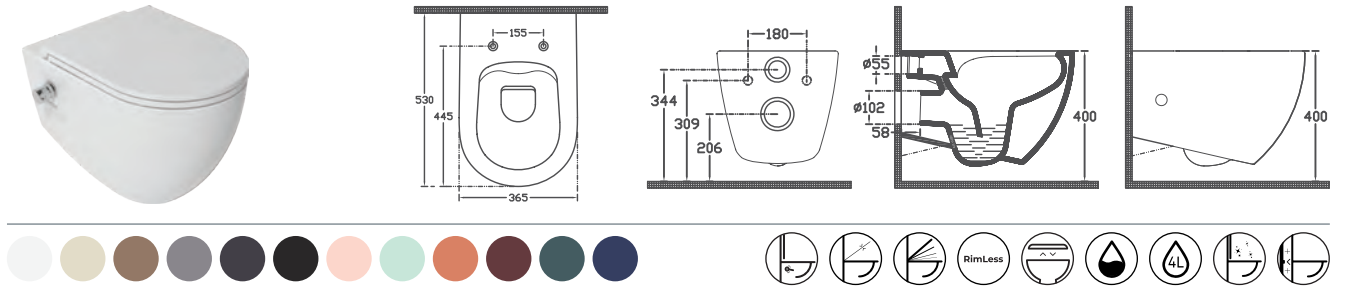

INFINITY CleaRim Plus CleanWash Wall Hung WC

10NFS10051 Wall Hung WC, Hot & Cold Water Inlet
10NFS10011 Wall Hung WC, Cold Water Inlet
40KF02001-S F50 WC Seat (Soft-Close, Quick / Releaset) Slim

1. **Features**
2. Mounting Kit Included
   - SmartFix Plus
   - Concealed Cistern Should Be Adjusted To 4L
   - WC Seat (Soft-Close, Quick Release) Must Be Ordered Separately