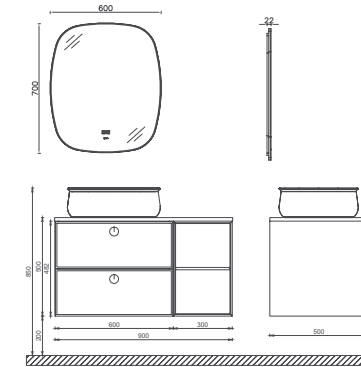

MONDO Washbasin Unit, 90 cm

1. **Features**
   900 x 500 x 400 mm
   · Drawer Anti-Slip Matt
   · Drawer Soft-Close
   · Matte Lacquer
   · Plywood / Natural Varnish

Washbasin Included

21MDS712090I	Washbasin Cabinet Right, Double Drawer, Gravel
21MDS712091I	Washbasin Cabinet Left, Double Drawer, Gravel
21MDS812090I	Washbasin Cabinet Right, Double Drawer, Soft Blue
21MDS812091I	Washbasin Cabinet Left, Double Drawer, Soft Blue
21FD4009070I	60 cm Amorphous, Plexy LED Mirror

Compatible Washbasin:
10FD65047