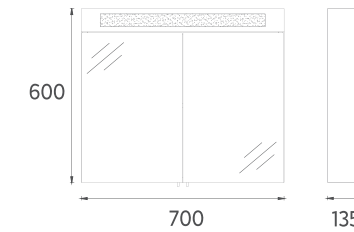

M7 Cabinet Mirror, 2 Doors, 70 cm

1. **Features**
   700 x 135 x 600 mm
   · Sandblasted
   · Socket Box
   · LED illuminated
   · 4000 Kelvin Daylight
   · Touch On/Off

22OR2600070I **70 cm Mirror Cabinet, with LED, 2 Doors**