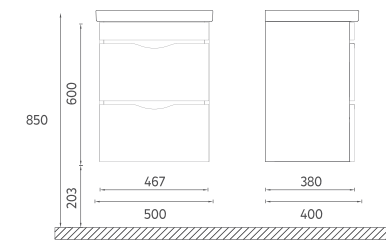

NEO Washbasin Unit, 50 cm

1. **Features**
   467 x 600 x 430 mm
   · Glossy Lacquer Body
   · Double Drawer Soft-Close
   · Metal Sided Full-Extension Drawer

Washbasin Included

- 21NGS329050E Washbasin Cabinet, Grey
- 21NGS311050E Washbasin Cabinet, White

! Compatible Washbasin:
10PS50050