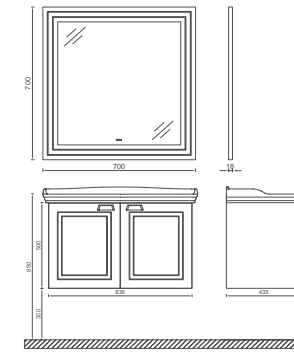

VALENTIA Washbasin Unit, 90 cm

Features
850 x 470 x 500 mm
· Door Soft Close
· Thermoform