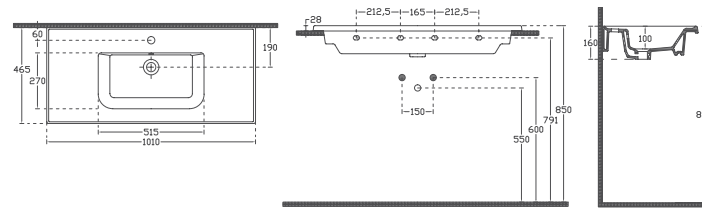

SISTEMA^L

SISTEMA^L Washbasin, 101 cm

10LE50101

Washbasin

Features

1010 x 465 mm

- With Tap Hole
- With Overflow Hole
- Mounting Kit Not Included
- Suitable for Furniture & Wall Use