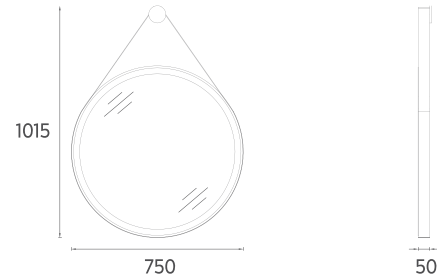

MARINO Front Touch Mirror, 75 cm

- Features**
1015 x 50 x 550 mm
 · 4000 Kelvin Daylight LED
 · Anti-Fog
 · Touch On / Off
 · Leather Belt

- 21SQ40070561 ø 75 cm Mirror, LED, Black
 21SQ40090551 ø 75 cm Mirror, LED, White