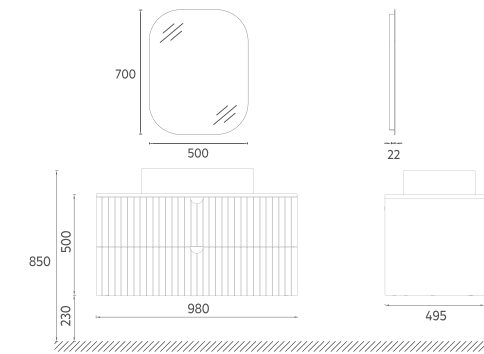

INFINITY Quartz Counter Washbasin Unit, 100 cm

1. **Features**
   1000 x 495 x 500 mm
   · Matte Lacquer Body
   · Soft-Close Drawer
   · LED Mirror
   · Drawer Anti-Slip Matt
   · Drawer Divider
   · Metal Sided Drawer
   · **Bright Anodizing Handle**
   · **Quartz Counter**

Washbasin Included

Quartz Counter, Bright Anodizing Handle

21IFS748110I-01	Washbasin Cabinet Ruby Red, Maroon Red Washbasin
21IFS749110I-01	Washbasin Cabinet Ocean, Petrol Green Washbasin
21IFS750110I-01	Washbasin Cabinet Dark Salmon, Salmon Washbasin
21IFS713110I-01	Washbasin Cabinet Pastel Green, Mint Washbasin
21IFS772110I-01	Washbasin Cabinet Night Blue, Isvea Blue Washbasin
21IFS712110I-01	Washbasin Cabinet Cream, Ivory Washbasin
29IF400056I	LED Mirror X 2

21IFS748111I-01	Washbasin Cabinet Ruby Red, White Washbasin
21IFS749111I-01	Washbasin Cabinet Ocean, White Washbasin
21IFS750111I-01	Washbasin Cabinet Dark Salmon, White Washbasin
21IFS713111I-01	Washbasin Cabinet Pastel Green, White Washbasin
21IFS772111I-01	Washbasin Cabinet Night Blue, White Washbasin
21IFS712111I-01	Washbasin Cabinet Cream, White Washbasin
29IF400056I	LED Mirror X 2

Quartz Counter, Brushed Gold Handle

21IFS748100I-01	Washbasin Cabinet Ruby Red, Maroon Red Washbasin
21IFS749100I-01	Washbasin Cabinet Ocean, Petrol Greenen Washbasin
21IFS750100I-01	Washbasin Cabinet Dark Salmon, Salmon Washbasin
21IFS713100I-01	Washbasin Cabinet Pastel Green, Mint Washbasin
21IFS772100I-01	Washbasin Cabinet Night Blue, Isvea Blue Washbasin
21IFS712100I-01	Washbasin Cabinet Cream, Ivory Washbasin
29IF400056I	LED Mirror X 2

21IFS748101I-01	Washbasin Cabinet Ruby Red, White Washbasin
21IFS749101I-01	Washbasin Cabinet Ocean, White Washbasin
21IFS750101I-01	Washbasin Cabinet Dark Salmon, White Washbasin
21IFS713101I-01	Washbasin Cabinet Pastel Green, White Washbasin
21IFS772101I-01	Washbasin Cabinet Night Blue, White Washbasin
21IFS712101I-01	Washbasin Cabinet Cream, White Washbasin
29IF400056I	LED Mirror X 2

Compatible Washbasin:
10NF65055-2R, 2P, 2S, 2T
2Z, 2K