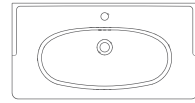

ETAGERE
WASHBASIN