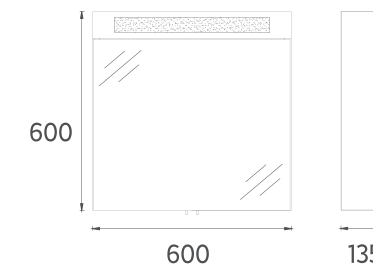

M7 Cabinet Mirror, 1 Door, 60 cm

1. **Features**
   600 x 135 x 600 mm
   · Sandblasted
   · Socket Box
   · LED illuminated
   · 4000 Kelvin Daylight
   · Touch On/Off

22OR2010060I **60 cm Mirror Cabinet Right, with Single Door**
22OR200061I **60 cm Mirror Cabinet Left, with Single Door**