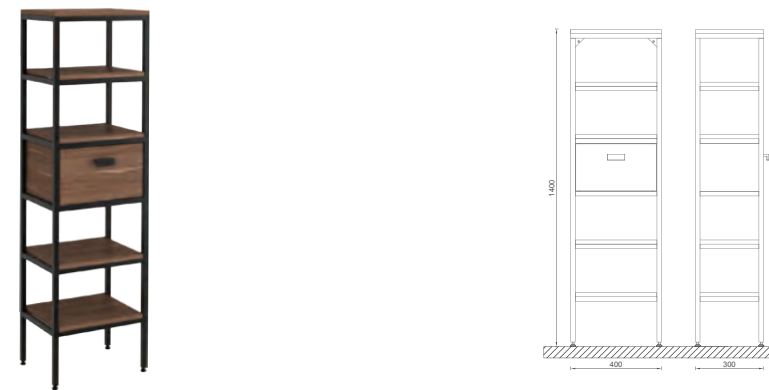

FERMO Tall Cabinet, 40 cm

1. **Features**
   400 x 300 x 1400 mm
   · Body Metal
   · Drawer MDF Lam
   · Drawer Soft-Close

- 29FR3007040I 40 cm Tall Cabinet, Victorian Walnut
- 29FR3008040I 40 cm Tall Cabinet, Grey
- 29FR3009040I 40 cm Tall Cabinet, Anthracite