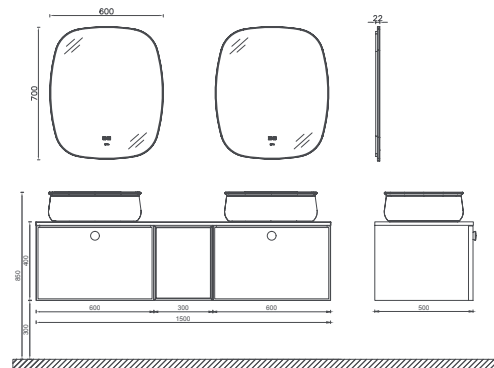

MONDO Washbasin Unit, 150 cm

1. **Features**
   1500 x 500 x 500 mm
   · Drawer Anti-Slip Matt
   · Drawer Soft-Close
   · Matte Lacquer
   · Plywood / Natural Varnish

Washbasin Included

21MDS713150I	Washbasin Cabinet, Double Drawer, Gravel
21MDS813150I	Washbasin Cabinet, Double Drawer, Soft Blue
21FD4009070I	60 cm Amorphous, Plexy LED Mirror X 2

Compatible Washbasin:
10FD65047 x 2 Sheet