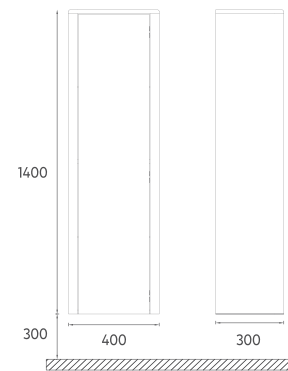

SOGNO Tall Cabinet, 40 cm

Features
400 x 300 x 1400 mm
· Matte Lacquer (Push to Open)
· Door Soft Close
· Smoked Glass Shelf
· Compression Glass Shelf Support
· Hidden Adjustable Metal Hange

- 21SG31772401 40 cm Tall Cabinet, Night Blue Right
- 21SG31580401 40 cm Tall Cabinet, Sand Beige Right
- 21SG31470401 40 cm Tall Cabinet, Anthracite Right
- 21SG31530401 40 cm Tall Cabinet, Amber Right
- 21SG32772401 40 cm Tall Cabinet, Night Blue Left
- 21SG32580401 40 cm Tall Cabinet, Sand Beige Left
- 21SG32470401 40 cm Tall Cabinet, Anthracite Left
- 21SG32530401 40 cm Tall Cabinet, Amber Left