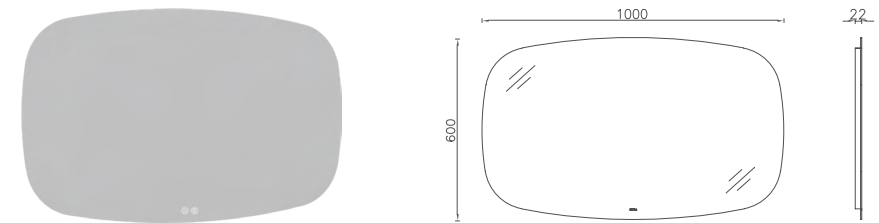

Compatible Washbasin:
10NF50101

COREDO LED Mirror, 100 cm

- Features**
1000 x 22 x 600 mm
 · LED Mirror
 · Touch On / Off
 · Antifog

21CR40091001 100 cm Amorphous LED Mirror
 21CR40090801 80 cm Amorphous LED Mirror