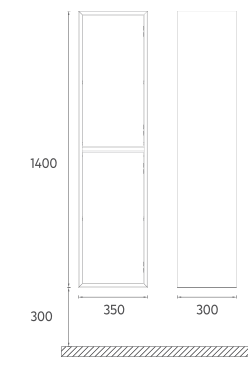

LUCA Tall Cabinet, 35 cm

1. **Features**
   350 x 300 x 1400 mm
   · Matte Lacquer Body
   · Door Gofrato Mat
   · Lacquered / Mdf Lam
   · Door Soft Close
   · Glass Shelf
   · Compression Glass Shelf Support
   · Hidden Adjustable Metal Hanger

- 21LC31060351 Tall Cabinet, Embossed White Lacquer-Detroit Right
- 21LC32060351 Tall Cabinet, Embossed White Lacquer-Detroit Left
- 21LC31050351 Tall Cabinet, Embossed Black Lacquer-Detroit Right
- 21LC32050351 Tall Cabinet, Embossed Black Lacquer-Detroit Left