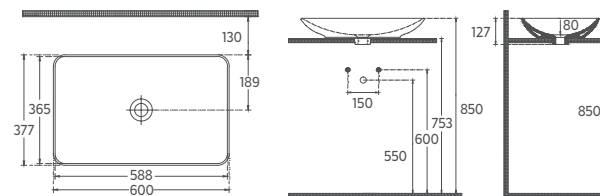

SISTEMA^Y Countertop Washbasin, 60 cm

10SY50060 Countertop Washbasin

1. **Features**
2. 600 x 377 mm
   - Without Tap Hole
   - Without Overflow Hole
   - Suitable for Furniture Use
   - Sharp&Slim