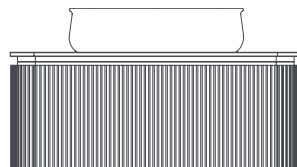

FLUDIO

COUNTERTOP WASHBASIN UNIT

100
1000 x 500 x 400 mm

COUNTERTOP WASHBASIN

60
600 x 400 mm