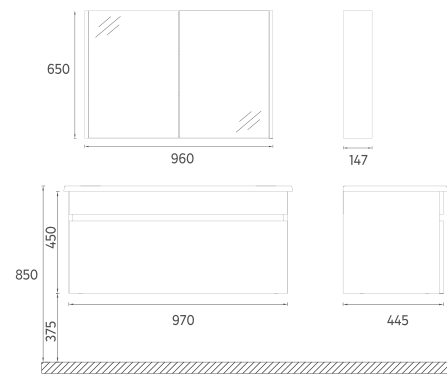

TRIO+ Washbasin Unit, 100 cm

Features
970 x 445 x 450 mm
· MDF Lam
· Drawer Soft-Close

Washbasin Included

24TPS39801001 Washbasin Cabinet, Retro Silver
24TR25981001 100 cm Cabinet Mirror, Retro Silver

! Compatible Washbasin:
10LE50101