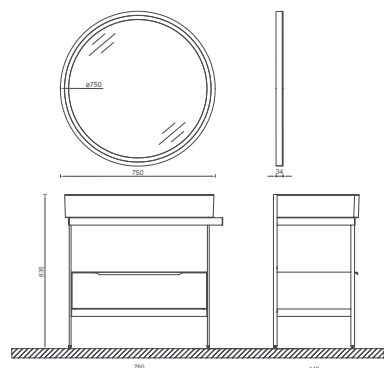

OMBRA Washbasin Unit, 80 cm

1. **Features**
   760 x 440 x 841 mm
   · Drawer Anti-Slip Matt
   · Drawer Soft-Close
   · Slim Drawer
   · Black Glass Front Panel
   · Matte Lacquer
   · Dimmer Mirror

Washbasin Included

- 29MNS008082I Washbasin Cabinet, Black Washbasin
- 29MN3008075I 75 cm Mirror with LED, Mat Black Lacquer

Compatible Washbasin:
10VA50081-2N