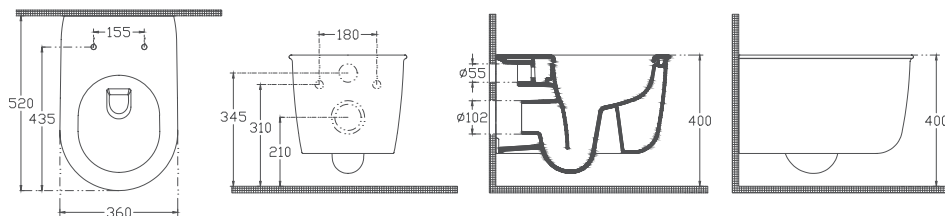

Features / Technical Drawing

Matte White Ivory Stone Gray Anthracite Black Terracotta

- Mounting Kit Included
- SmartFix Plus WC Seat Must Be Ordered Separately
- Suitable for Concealed Cistern
- The Inner Surface Is Also Colored
- WC Seat (Soft-Close / Quick Release)