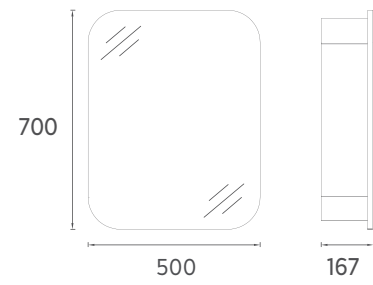

INFINITY Cabinet Mirror, 50 cm

1. **Features**
   500 x 167 x 700 mm
2. Matte Lacquer Body
   - Soft Close Door
   - Smoked Glass Shelf
   - Compression Glass Shelf Support

29IF4000559I	Cabinet with Door Mirror, Ruby Red Right
29IF4000560I	Cabinet with Door Mirror, Ocean Right
29IF4000561I	Cabinet with Door Mirror, Dark Salmon Right
29IF4000562I	Cabinet with Door Mirror, Pastel Green Right
29IF4000563I	Cabinet with Door Mirror, Night Blue Right
29IF4000564I	Cabinet with Door Mirror, Cream Right
29IF4001559I	Cabinet with Door Mirror, Ruby Red Left
29IF4001560I	Cabinet with Door Mirror, Ocean Left
29IF4001561I	Cabinet with Door Mirror, Dark Salmon Left
29IF4001562I	Cabinet with Door Mirror, Pastel Green Left
29IF4001563I	Cabinet with Door Mirror, Night Blue Left
29IF4001564I	Cabinet with Door Mirror, Cream Left