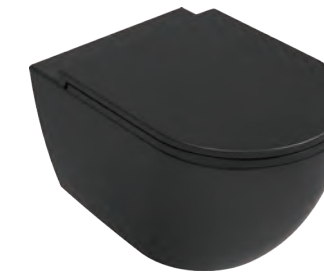

10VA02002-2N Black

VEA Rondo Rimless Wall Hung WC

40KF0521I-S
F50 WC Seat, Black

Features / Technical Drawing

- Mounting Kit Included
- SmartFix Plus WC Seat Must Be Ordered Separately
- Suitable for Concealed Cistern
- The Inner Surface Is Also Colored
- WC Seat (Soft-Close / Quick Release)