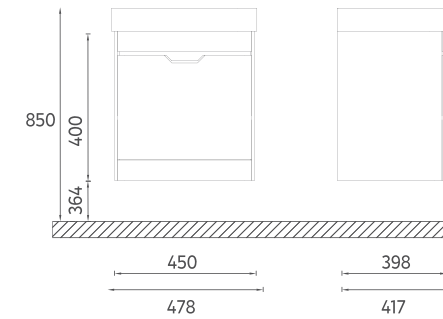

FONTE Washbasin Unit, 48 cm

1. **Features**
   450 x 398 x 400 mm
   · Glossy Lacquer Body
   · Lacquer Drawer
   · Soft Close
   · Metal Sided Full-Extension Drawer

Washbasin Included

21USS015048I	Washbasin Cabinet, Red
21SQS014048I	Washbasin Cabinet, Black
21SQS004048I	Washbasin Cabinet, Anthracite
21SQS004049I	Washbasin Cabinet, Light Grey
21SQS001048I	Washbasin Cabinet, White

Compatible Washbasin:
10SQ50048