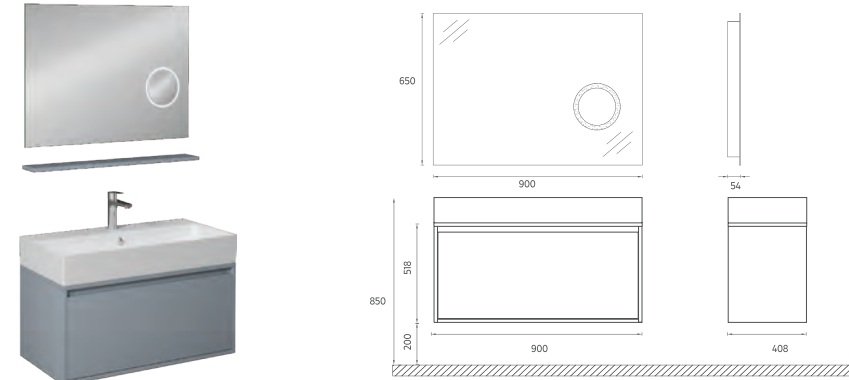

PRO Washbasin Unit, 90 cm

1. **Features**
2. Glossy Lacquer Body
   - Lacquer Single Drawer
   - LED Mirror
   - Soft Close Drawer
   - Metal Sided Full-Extension Drawer

Washbasin Included

	21SFS201090I	90 cm Washbasin Cabinet, White
	21SFS214090I	90 cm Washbasin Cabinet, Light Grey
	21SFS308090I	90 cm Washbasin Cabinet, Sand Beige
	21SFS214090I	90 cm Washbasin Cabinet, Anthracite
	21MG9001090I	90 cm Shelf, White
	21MG9070090I	90 cm Shelf, Light Grey
	21MG9008090I	90 cm Shelf, Sand Beige
	21MG9019090I	90 cm Shelf, Anthracite
	29OR4000090I	90 cm Magnifying Mirror with LED
	21SFS201070I	70 cm Washbasin Cabinet, White
	21SFS214070I	70 cm Washbasin Cabinet, Light Grey
	21SFS308070I	70 cm Washbasin Cabinet, Sand Beige
	21SFS204070I	70 cm Washbasin Cabinet, Anthracite
	21MG9001070I	70 cm Shelf, White
	21MG9070070I	70 cm Shelf, Light Grey
	21MG9008070I	70 cm Shelf, Sand Beige
	21MG9019070I	70 cm Shelf, Anthracite
	29OR4000070I	70 cm Magnifying Mirror with LED
	21SFS214060I	60 cm Washbasin Cabinet, White
	21SFS201060I	60 cm Washbasin Cabinet, Light Grey
	21SFS308060I	60 cm Washbasin Cabinet, Sand Beige
	21SFS201060I	60 cm Washbasin Cabinet, Anthracite
	21MG9001060I	60 cm Shelf, White
	21MG9070060I	60 cm Shelf, Light Grey
	21MG9008060I	60 cm Shelf, Sand Beige
	21MG9019060I	60 cm Shelf, Anthracite
	29OR4000060I	60 cm Magnifying Mirror with LED

Compatible Washbasin:
10SF50090
10SF50070
10SF50060

Cabinet Size:
900 x 400 x 458 mm
700 x 400 x 458 mm
600 x 400 x 458 mm