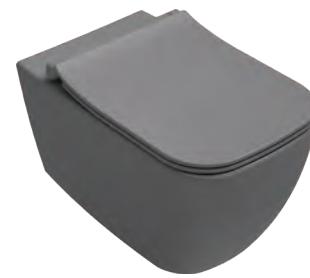

10VA02001-2L Matte White

VEA Cubo Rimless Wall Hung WC

40Z80201I-S
Z80 WC Seat, Matte White

10VA02001-2K Ivory

VEA Cubo Rimless Wall Hung WC

40Z80532I-S
Z80 WC Seat, Ivory

10VA02001-2V Stone Gray

VEA Cubo Rimless Wall Hung WC