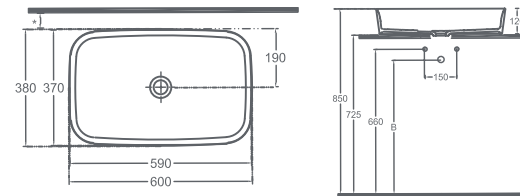

PEAK Countertop Washbasin, 60 cm

Matte White Countertop Washbasin

1. **Features**
2. 550 x 360 mm
   - With Tap Hole
   - Without Overflow Hole
   - Sharp&Slim