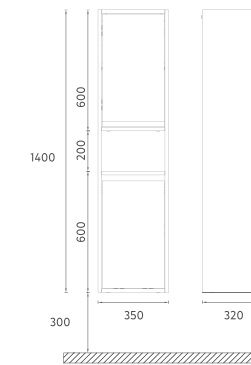

BELLA Tall Cabinet, 35 cm

1. **Features**
   350 x 300 x 1400 mm
   · MDF Lam
   · Soft Close Door

24BL3165035I	Tall Cabinet, Latin Marble Right
24BL3176035I	Tall Cabinet, Retro Bronze Right
24BL3198035I	Tall Cabinet, Retro Silver Right
24BL3265035I	Tall Cabinet, Latin Marble Left
24BL3276035I	Tall Cabinet, Retro Bronze Left
24BL3298035I	Tall Cabinet, Retro Silver Left