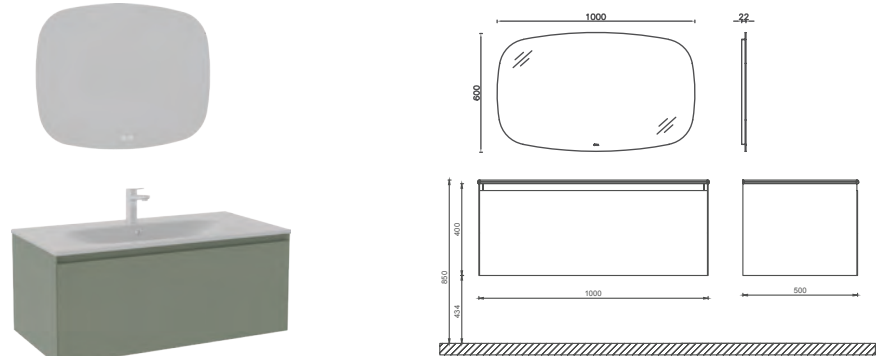

COREDO Washbasin Unit, 100 cm

1. **Features**
   1000 x 500 x 400 mm
   · Drawer Soft-Close
   · Matte Lacquer

21CRS3821001 Washbasin Cabinet, Single Drawer, Cement Grey
21CR40091001 100 cm Amorphous LED Mirror

Compatible Washbasin:
10NF50101