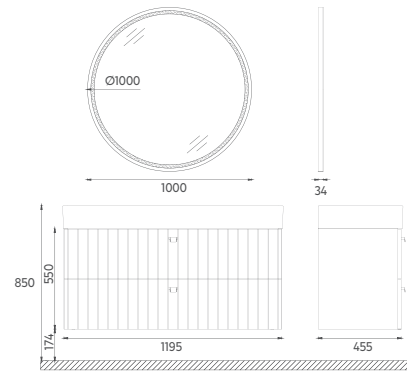

VEA Washbasin Unit, 120 cm

1. **Features**
   1195 x 455 x 550 mm
   · Drawer Anti-Slip Matt
   · Drawer Soft-Close
   · Fine Metal LED Runner
   · Drawer Divider
   · Concealed Siphon
   · Matte Lacquer

Washbasin Included

21MNS0111201	Washbasin Cabinet, Stone Grey
21MNS0111211	Washbasin Cabinet, Dark Beige
21MNS0111221	Washbasin Cabinet, Rosa
21MN10121021	100 cm Mirror with LED, Rosa
21MN10111321	30 cm Wall Shelf, Rosa
21MN10112321	30 cm Towel Shelf, Rosa

Compatible Washbasin:
10VA50121