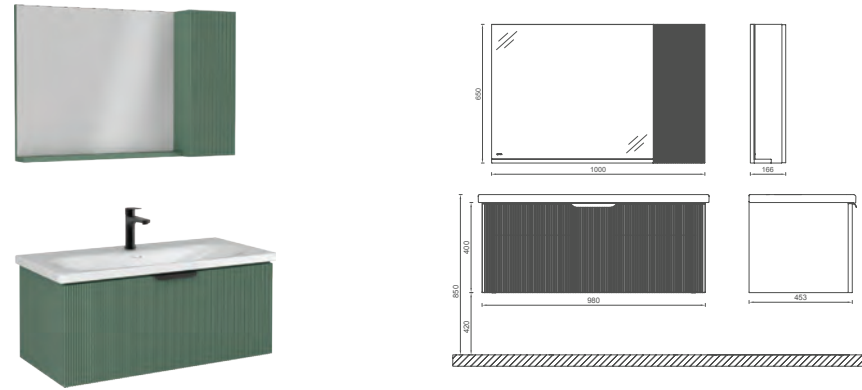

SIENA

SIENA Washbasin Unit, 100 cm

1. **Features**
   1000 x 458 x 400 mm
   · Drawer Soft-Close
   · Door Soft Close
   · Thermoform

Washbasin Included

27SNS0071001	Washbasin Cabinet, Black Handle, Brick Red
27SNS0081001	Washbasin Cabinet, Black Handle, Pastel Green
27SNS0091001	Washbasin Cabinet, Black Handle, Dark Blue
27SN20701001	100 cm Cabinet Mirror, Brick Red
27SN20801001	100 cm Cabinet Mirror, Soft Green

Compatible Washbasin:
10SS50101