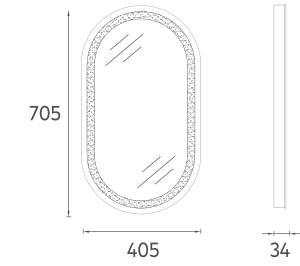

PUNO Mirror, 40 cm

Features
405 x 34 x 705 mm
 · 4000 Kelvin Daylight LED
 · Touch On / Off

- 29PN4004041I LED Mirror, Black
- 29PN4001042I LED Mirror, White

PUNO Mirror, 40 cm

Features
400 x 30 x 700 mm
 · Metal Profile Mirror