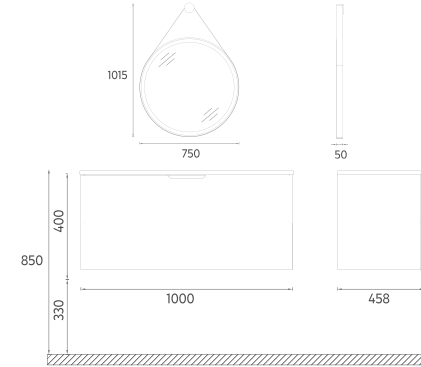

LIV Washbasin Unit, 100 cm

Features

- MDF Lam Body
- MDF Lam Single Drawer
- Drawer Soft-Close
- Soft Touch Surface

Washbasin Included

	24LVS22101I	100 cm Washbasin Cabinet, Lava
	24LVS22100I	100 cm Washbasin Cabinet, Light Beige
	Glossy Chrome Handle	
	24LVS32101I	100 cm Washbasin Cabinet, Lava
	24LVS32100I	100 cm Washbasin Cabinet, Light Beige
	21SQ4007076I	ø75 cm Mirror, with LED
	24LVS22109I	90 cm Washbasin Cabinet, Lava
	24LVS221090I	90 cm Washbasin Cabinet, Light Beige
	Glossy Chrome Handle	
	24LVS32109I	90 cm Washbasin Cabinet, Lava
	24LVS321090I	90 cm Washbasin Cabinet, Light Beige
	21SQ4007076I	ø75 cm Mirror, with LED
	24LVS22108I	80 cm Washbasin Cabinet, Lava
	24LVS221080I	80 cm Washbasin Cabinet, Light Beige
	Glossy Chrome Handle	
	24LVS32108I	80 cm Washbasin Cabinet, Lava
	24LVS321080I	80 cm Washbasin Cabinet, Light Beige
	21SQ4007076I	ø75 cm Mirror, with LED
	24LVS22107I	70 cm Washbasin Cabinet, Lava
	24LVS221070I	70 cm Washbasin Cabinet, Light Beige
	Glossy Chrome Handle	
	24LVS32107I	70 cm Washbasin Cabinet, Lava
	24LVS321070I	70 cm Washbasin Cabinet, Light Beige
	21SQ4007056I	ø55 cm Mirror, with LED
	24LVS22106I	60 cm Washbasin Cabinet, Lava
	24LVS221060I	60 cm Washbasin Cabinet, Light Beige
	Glossy Chrome Handle	
	24LVS32106I	60 cm Washbasin Cabinet, Lava
	24LVS321060I	60 cm Washbasin Cabinet, Light Beige
	21SQ4007056I	ø55 cm Mirror, with LED

Compatible Washbasin:
10SL5012I
10SL5010I
10SL5009I
10SL5008I
10SL5007I
10SL5006I

Cabinet Size:
1200 x 458 x 400 mm
1000 x 458 x 400 mm
900 x 458 x 400 mm
800 x 458 x 400 mm
700 x 458 x 400 mm
600 x 458 x 400 mm