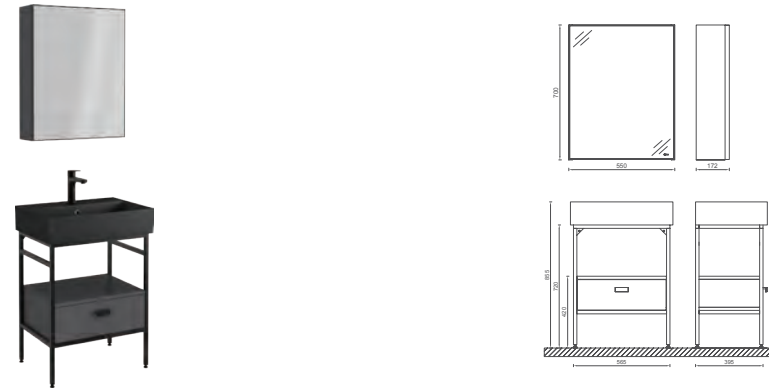

FERMO Washbasin Unit, 60 cm

1. **Features**
   600 x 420 x 850 mm
   · Body Metal
   · Drawer MDF Lam
   · Drawer Soft-Close
   · Mirror Door Soft Close

Washbasin Included

- 29FRS009060I Washbasin Cabinet Anthracite, Single Drawer, White Washbasin
- 29FRS009061I Washbasin Cabinet Anthracite, Single Drawer, Black Washbasin
- 24FR2009055I 55 cm Cabinet Mirror Right, Anthracite,
- 24FR2019055I 55 cm Cabinet Mirror Left, Anthracite,

Compatible Washbasin:
10SF50060SV-2N