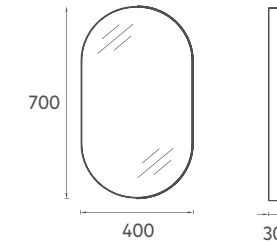

PUNO ART. Mirror, 40 cm

Features
600 x 440 x 840 mm
· Stainless Steel Profile
· Brushed Solid Brass
· Titanium Coating
LED Mirror
· 4000 Kelvin Daylight LED
· Touch On / Off
· Antifog

29PN4008040I	Mirror
29PN4027040I	Mirror, With LED Ligting