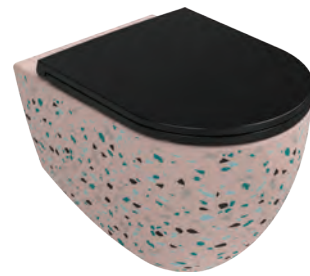

10NF02001-2S-TRZ Salmon
INFINITY CleaRim Plus Wall Hung WC
40KF05211-S
F50 WC Seat, Black