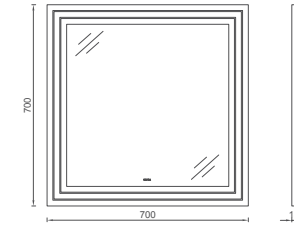

VALENTIA Mirror, 70 cm

Features
700 x 20 x 700 mm
· Thermoform

- 27VL40700701 70 cm Mirror, Grey
- 27VL40800701 70 cm Mirror, Light Brown