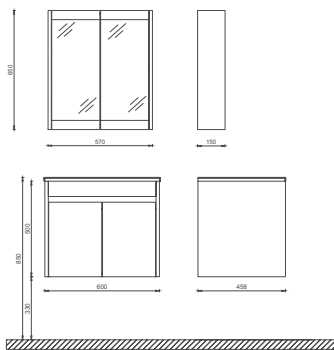

LINE Washbasin Unit, 60 cm

Features
600 x 458 x 500 mm
· Door Soft Close
· MDF Lam
Mirror
570 x 150 x 650 mm

Washbasin Included

- 24LNS5620601 Washbasin Cabinet, White
- 24LNS5640601 Washbasin Cabinet, Detroit-White
- 24LNS5630601 Washbasin Cabinet, Retro Silver
- 24LN25620601 60 cm Cabinet Mirror, White
- 24LN25640601 60 cm Cabinet Detroit-White
- 24LN25630601 60 cm Cabinet Mirror, Retro Silver

Compatible Washbasin:
10SL50061