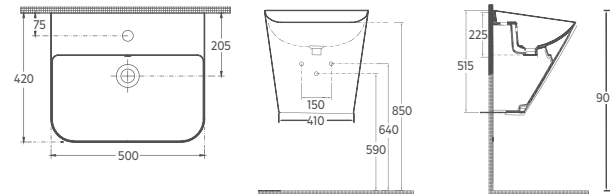

- With Tap Hole
- With Overflow Hole
- Sharp&Slim
- Wall Mount Only
- Backside Is Not Glazed

SOTT'AQUA Asma Monoblok Washbasin, 50 cm

10SQ37002

Wall Hung Monoblock Washbasin

Features

500 x 420 x 515 mm

- With Tap Hole
- With Overflow Hole
- Sharp&Slim
- Wall Mount Only