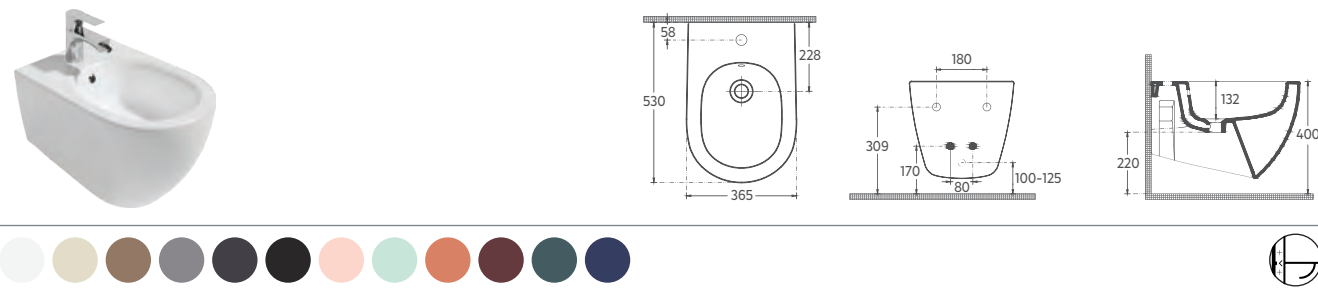

INFINITY Wall Hung Bidet

10NF41001 Wall Hung Bidet

1. **Features**
2. SmartFix Plus