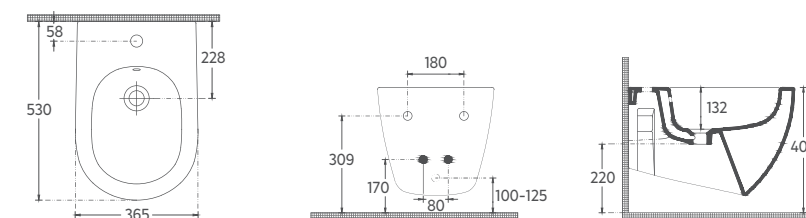

10NF41001-2R
INFINITY Wall Hung Bidet, Maroon Red

10NF41001-2P
INFINITY Wall Hung Bidet, Petrol Green

10NF41001-2Z
INFINITY Wall Hung Bidet, ISVEA Blue

Features

• SmartFix Plus

Technical Drawing

COLORISVEA / INFINITY