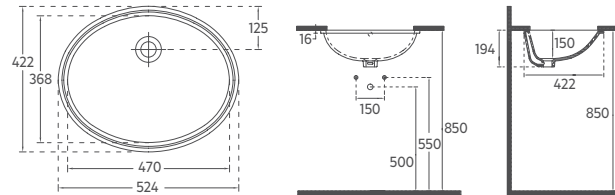

SOLUZIONE Undercounter Washbasin, 52 cm

10AR77051

Undercounter Washbasin

Features

524 x 422 mm

- Without Tap Hole
- With Tap Hole
- Mounting Kit Not Included
- Suitable for Furniture Use