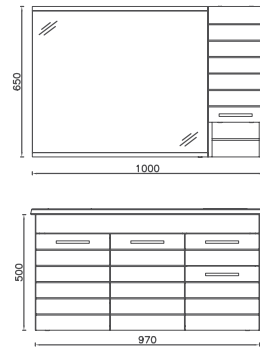

PLATON

PLATON Washbasin Unit, 100 cm

Features
750 x 448 x 500 mm
· MDF Lam Body & Thermoform Door
· Door Soft Close
Upper Cabinet
1000 x 165 x 650 mm

Washbasin Included

Compatible Washbasin:
10LE50101

27PTS001100I	Washbasin Cabinet, Glossy White
27PTS012100I	Washbasin Cabinet, White - Dark Grey
27PTS023100I	Washbasin Cabinet, White - Green
27PT2001100I	100 cm Cabinet Mirror, Glossy White
27PT2012100I	100 cm Cabinet Mirror, White - Dark Grey
27PT2023100I	100 cm Cabinet Mirror, White - Green