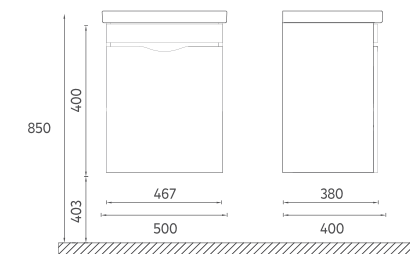

NEO Washbasin Unit, 50 cm

1. **Features**
   467 x 400 x 430 mm
   · Glossy Lacquer Body
   · Single Drawer Soft-Close
   · Metal Sided Full-Extension Drawer

Washbasin Included

- 21NGS319050E Washbasin Cabinet, Grey
- 21NGS301050E Washbasin Cabinet, White

Compatible Washbasin:
10PS50050