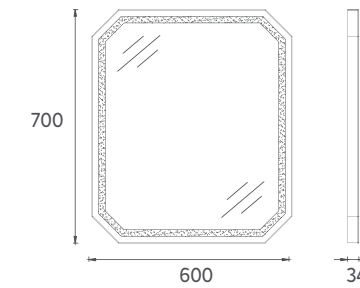

AGATHA Mirror, 60 cm

1. **Features**
   600 x 34 x 700 mm
   · Matte Lacquer
   · 4000 Kelvin Daylight LED

- 21AH1122170I LED Mirror, Butter Yellow
- 21AH1122171I LED Mirror, Cement Grey
- 21AH1122172I LED Mirror, Black