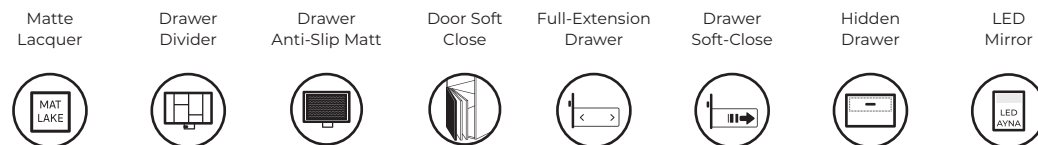

420 x 168 x 770 mm

SHELF

30

300 x 120 x 18 mm

FURNITURE COLORS

Cream Pastel Green Stone Gray

ISVEA ICON SET

WASHBASIN COLORS