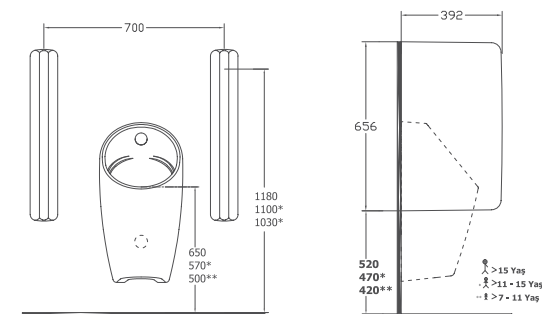

10NF93001-2P
INFINITY Seperator, Petrol Green

10NF93001-2Z
INFINITY Seperator, Isvea Blue

Features

Technical Drawing

COLORISVEA
WASHBASIN

COLORISVEA / FLUIDO

NEW

Artisan Edition