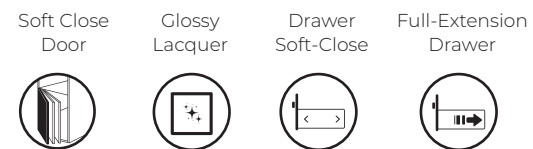

TALL CABINET

35
350 x 1400 mm

ISVEA ICON SET

FURNITURE COLORS

WASHBASIN COLORS

FONTE

FONTE Washbasin Unit, 57 cm

- Features**
550 x 423 x 750 mm
 · Glossy Lacquer Body
 · Lacquer Double Drawer
 · Soft Close
 · Metal Sided Full-Extension Drawer