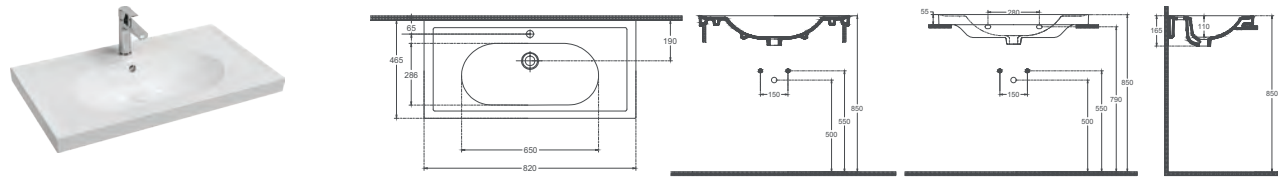

Sistema^R Washbasin, 80 cm

10SR50082

Washbasin

Features

820 x 465 mm

- With Tap Hole
- With Overflow Hole
- Mounting Kit Not Included
- Suitable for Furniture & Wall Use