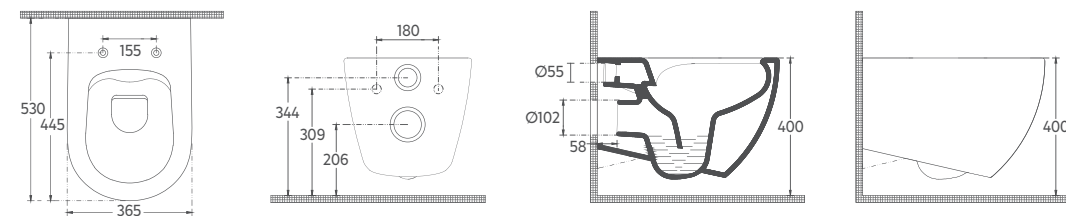

10NF41001-2T-TRZ Mint
INFINITY Wall Hung Bidet

Features / Technical Drawing

- The Inner Surface Is Also Colored
- WC Seat (Soft-Close / Quick Release)

Features / Technical Drawing

- SmartFix Plus

COLORISVEA / INFINITY TERRAZZO