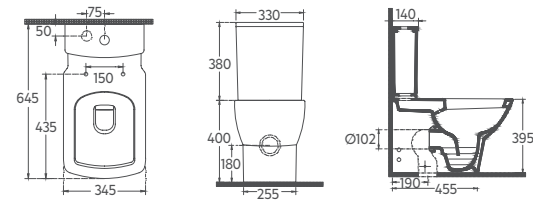

SOLUZIONE

SOLUZIONE VI Back To Wall WC