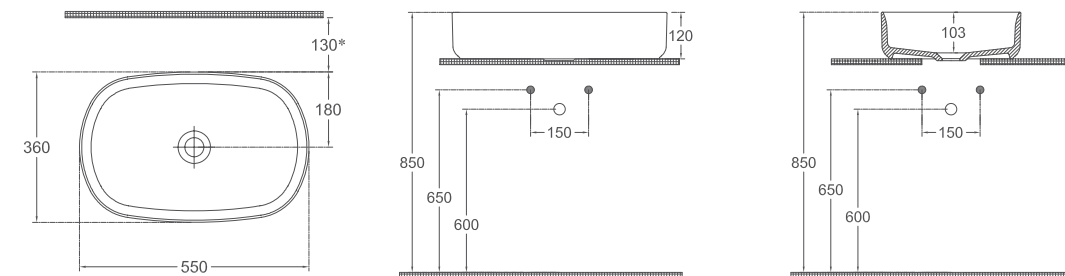

Features

550 x 360 mm

- Without Tap Hole
- Without Overflow Hole
- Sharp&Slim

Technical Drawing

COLORISVEA / INFINITY

NEW COLOR

10NF66055-2U
INFINITY Countertop Washbasin
55 cm, Terracotta

10NF66055-2L
INFINITY Countertop Washbasin
55 cm, Matte White