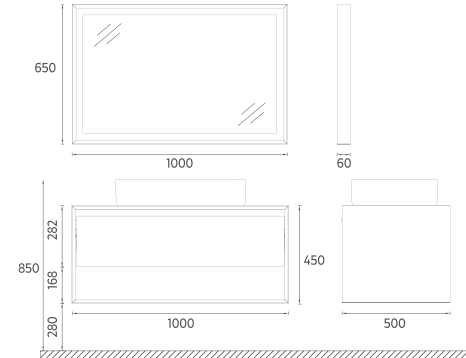

LUCA Rafli Washbasin Unit, 100 cm

1. **Features**
   1000 x 500 x 450 mm
   · Matte Lacquer Body
   · Drawer MDF Lam
   · Soft Close Drawer
   · Drawer Full-Extension

Washbasin Included

21LCS3051001	Washbasin Cabinet with Shelf, Embossed black Lacquer-Detro
29LC40091001	Embossed Black, LED Mirror
21LCS3061001	Washbasin Cabinet with Shelf, Embossed White Lacquer-Detroit
29LC40151001	Detroit, LED Mirror

Compatible Washbasin:
10NF65060