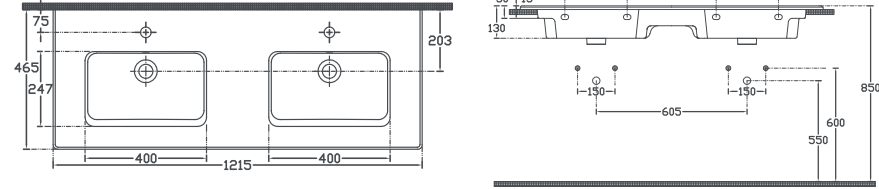

SISTEMA^T Flat Washbasin, 121 cm

10SL50121

Flat Washbasin

Features

1215 x 465 mm

- With Tap Hole
- With Overflow Hole
- Mounting Kit Not Included
- Suitable for Furniture & Wall Use