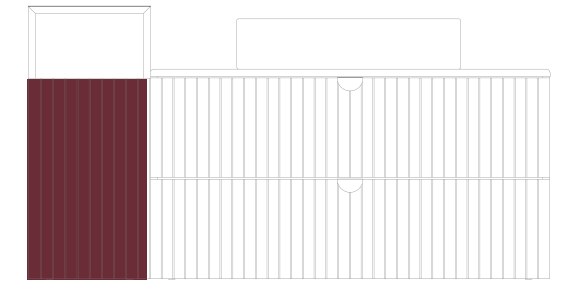

INFINITY, which offers combination options in 5 different sizes ranging from 80-150cm, offers 6 different color alternatives, and ISVEA's sophisticated palette, ColorIsvea colors. It is fully compatible. Offering alternatives in color combination as well as its modular structure, INFINITY appeals to those looking for freedom in bathroom design.