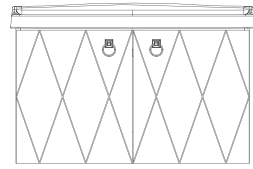

AGATHA

ETAGERE
WASHBASIN UNIT

90
860 x 448 x 500 mm