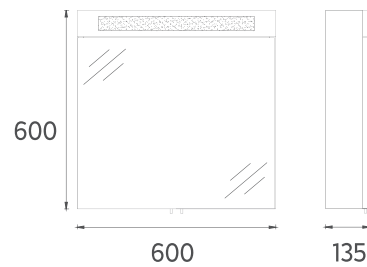

M9 Mirror Cabinet, Upper Cabinet with 1 Doors, 60 cm

1. **Features**
   600 x 135 x 600 mm
   · Sandblasted
   · Socket Box
   · LED illuminated
   · 4000 Kelvin Daylight
   · Touch On/Off

22OR20100601 **60 cm Mirror Cabinet, with LED, 2 Doors, Right**
22OR2000611 **60 cm Mirror Cabinet, with LED, 2 Doors, Left**