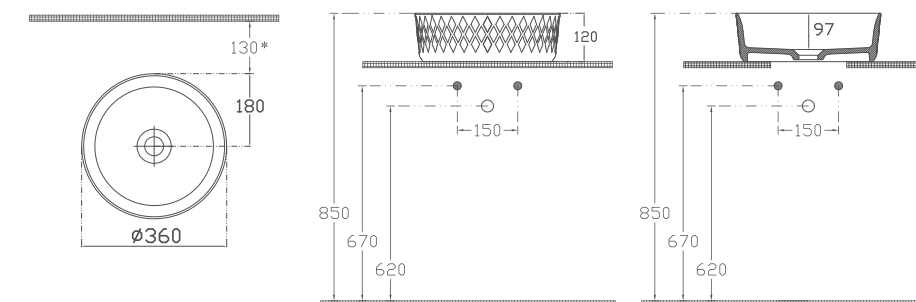

Artisan Edition

Features

Ø 360 mm

- Without Tap Hole
- Without Overflow Hole
- Suitable for Furniture Use
- Sharp&Slim

Technical Drawing

COLORISVEA / ALLEGRO

NEW

Artisan Edition