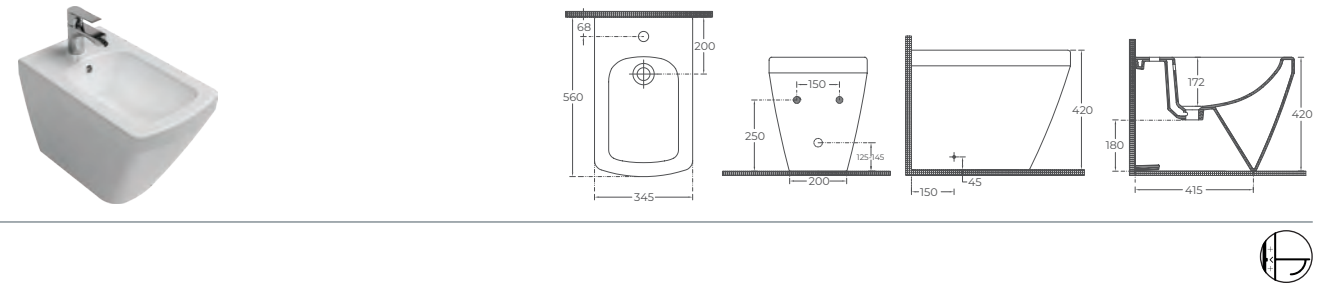

PRISSIMO BTW Bidet

10PO42001 BTW Bidet