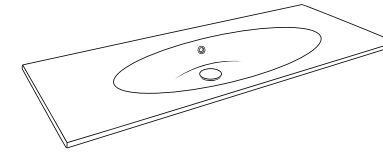

NEW

VANITY WASHBASIN

121
1210 x 505 mm