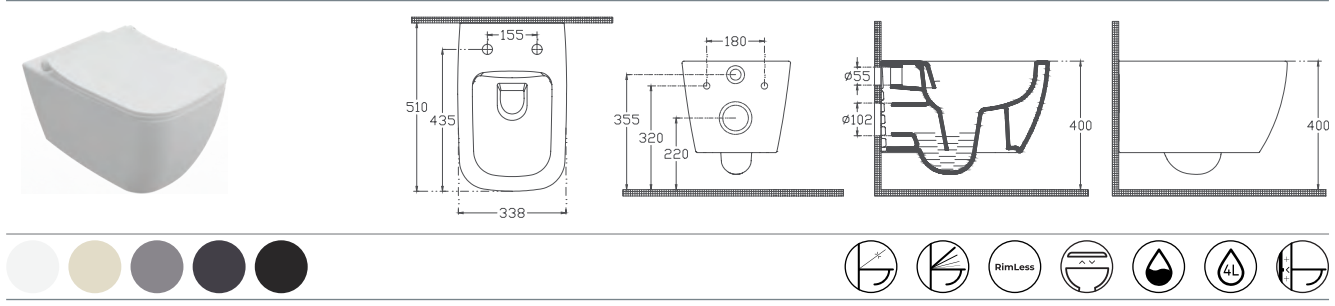

VEA Countertop Washbasin, 50 cm

10VAS6050 Countertop Washbasin

Features

- 500 x 380 mm
- Without Tap Hole
- V Shaped Overflow Hole
- Suitable for Furniture Use
- Pop-up Included

Artisan Edition

VEA Cubo RimLess Wall Hung WC