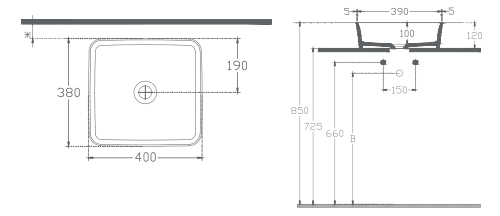

10PE65040 Countertop Washbasin

1. **Features**
2. 400 x 380 mm
   - Without Tap Hole
   - Without Overflow Hole
   - Sharp&Slim