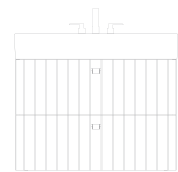

100
995 x 455 x 550 mm