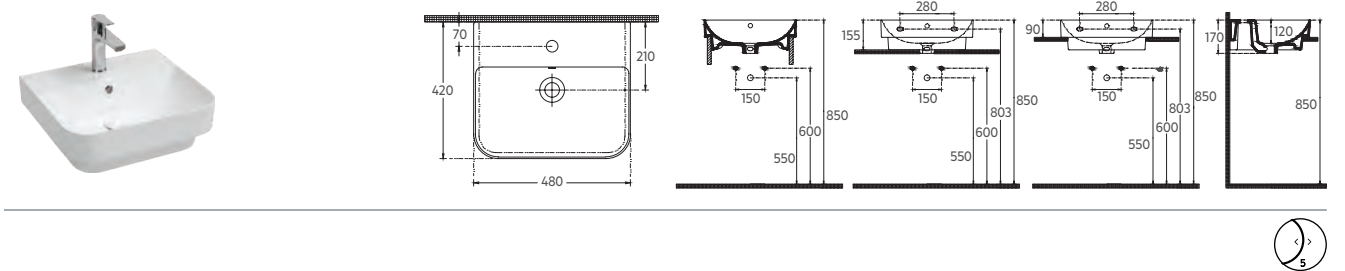

SOTT'AQUA Inset Washbasin, 48 cm

10SQ50048 Inset Washbasin

1. **Features**
2. 480 x 420 mm
   - With Tap Hole
   - With Overflow Hole
   - Sharp&Slim
   - Suitable for Furniture & Wall Use