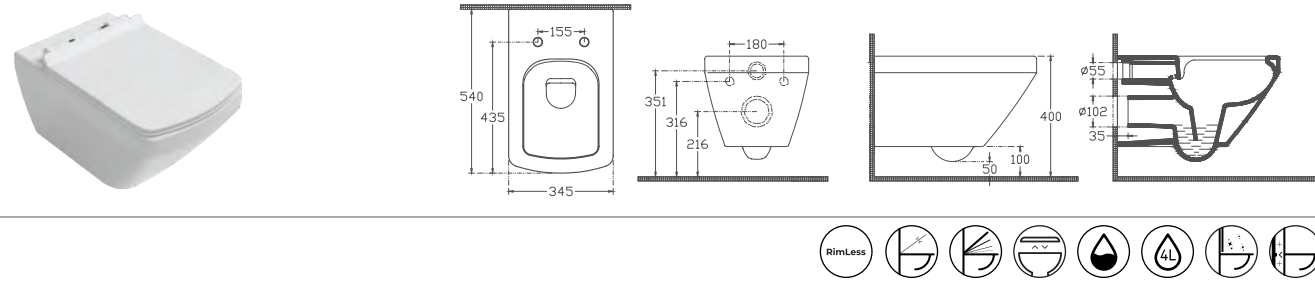

- Features**
- 500 x 420 mm
 - With Tap Hole
 - With Overflow Hole
 - Sharp&Slim
 - Suitable With Furniture

PRISSIMO
COLLECTION

+
60 ANNI

NEW

“

Harmony is square shaped forms.

PRISSIMO

PRISSIMO CleaRim Plus Wall Hung WC