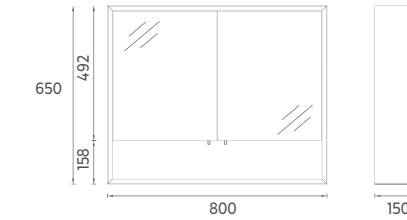

STEPP Mirror, 80 cm

1. **Features**
   800 x 150 x 650 mm
   · Mirror Cabinet with Shelf
   · Touch On / Off
   · Full-Extension Drawer
   · 4000 Kelvin Daylight LED
   · Self LED Light

1. 21SP1221080I Mirror Cabinet with Shelf, Anthracite
   21SP1231080I Mirror Cabinet with Shelf, Pebble Grey