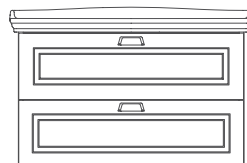

VALENTIA

WASHBASIN UNIT
DOUBLE DRAWER

90

850 x 470 x 500 mm