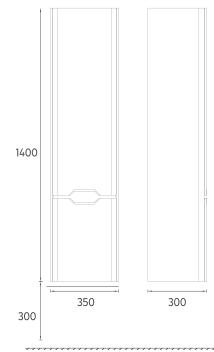

FONTE Tall Cabinet, 35 cm

1. **Features**
   350 x 300 x 1400 mm
2. Glossy Lacquer Body
   - Lacquer Double Door
   - Soft Close Door
   - Glass Shelf
   - Hidden Hanger

21SQ3114035I	35 cm Tall Cabinet, Red Right
21SQ3114035I	35 cm Tall Cabinet, Red Left
21SQ3114036I	35 cm Tall Cabinet, Black Right
21SQ3214036I	35 cm Tall Cabinet, Black Left
21SQ3104035I	35 cm Tall Cabinet, Anthracite Right
21SQ3204035I	35 cm Tall Cabinet, Anthracite Left
21SQ3104036I	35 cm Tall Cabinet, Light Grey Right
21SQ3204036I	35 cm Tall Cabinet, Light Grey Left
21SQ3101035I	35 cm Tall Cabinet, White Right
21SQ3201035I	35 cm Tall Cabinet, White Left