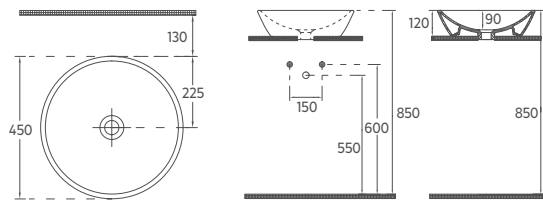

SISTEMA^Y

SISTEMA^Y Countertop Washbasin, 45 cm