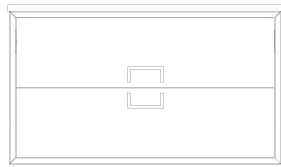

STAPP

ETAGERE
WASHBASIN UNIT

80
800 x 458 x 850 mm