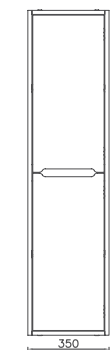

PANTEON Tall Cabinet, 35 cm

Features
350 x 300 x 1400 mm
· Door Soft Close
· MDF Lam

- 24PN3491035I 35 cm Tall Cabinet Right, Retro Silver
- 24PN3492035I 35 cm Tall Cabinet Right, Retro Bronze
- 24PN3491036I 35 cm Tall Cabinet Left, Retro Silver
- 24PN3492036I 35 cm Tall Cabinet Left, Retro Bronze