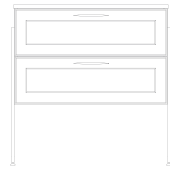

MODESTO

WITH LEG WASHBASIN UNIT

80
830 x 458 x 820 mm