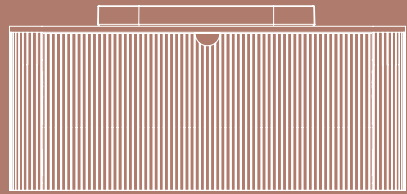

DISEGNO COLLECTION INFINITY RAGGIO

Infinity, the inspiring and endless series designed by ISVEA for those who want to make free choices in the bathroom, now, reflects Italian Gusto into bathrooms with the rounded Raggio model.

Infinity Raggio completes its 100 cm quartz countertop module with high radius lines with the slim and stylish inset sink of the Infinity series, while providing the storage space you will need in the bathroom with its tall cabinet.

Owing to Multicolor feature of Raggio's Ø80 wide mirror, it is possible for you to set your bathroom's light tone anyway you like. Additionally, it offers a clear image thanks to its fog free feature.

Infinity.Raggio, which has Cream, Dark Salmon and Pastel Green color alternatives, creates design integrity with its basins compatible with Colorisvea color palette.