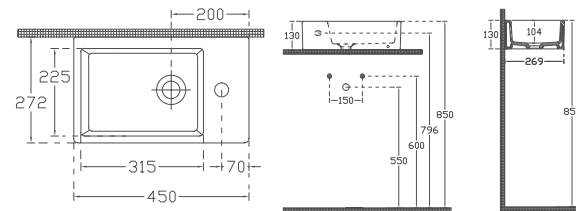

10PL50045

Countertop Washbasin

Features

450 x 272 mm

- With Tap Hole
- Without Overflow Hole
- Suitable for Furniture
- Mounting Kit Not Included

PURITA Compacto Washbasin, 45 x 27 cm

10PL51045

Countertop Washbasin