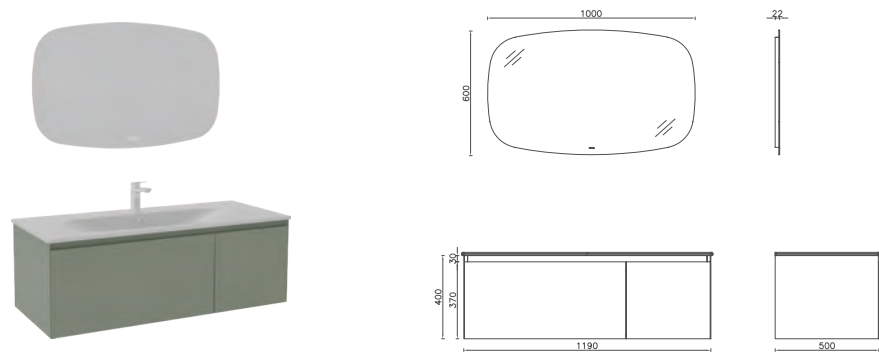

COREDO

COREDO Washbasin Unit, 120 cm

1. **Features**
   1190 x 500 x 400 mm
   · Drawer Soft-Close
   · Matte Lacquer
   · Door Soft Close

21CRS382121 Washbasin Cabinet, Single Drawer, Single Door, Cement Grey
21CR40091001 100 cm Amorphous LED Mirror

Compatible Washbasin:
110NF50121