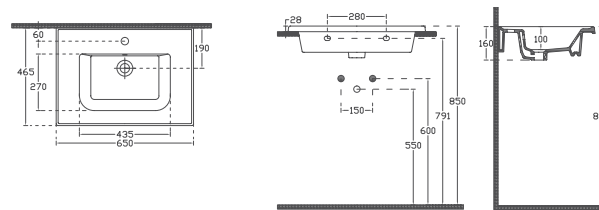

10LE50081

Washbasin

Features

810 x 465 mm

- With Tap Hole
- With Overflow Hole
- Mounting Kit Not Included
- Suitable for Furniture & Wall Use

SISTEMA^L Washbasin, 65 cm

10LE50065

Washbasin