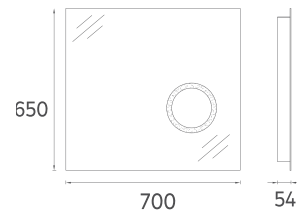

MIRRORS

M8 Magnifying Mirror with LED, 70 cm

1. **Features**
   700 x 54 x 650 mm
   · 4000 Kelvin Daylight
   · Touch On/Off
   · LED Mirror Frame
   · Magnifying Mirror with LED Frame

29OR4000070I **70 cm Magnifying Mirror with LED**