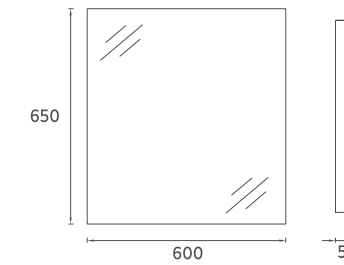

M3 Mirror, 60 cm

1. **Features**
   600 x 54 x 650 mm
   · 4000 Kelvin Daylight
   · Touch On/Off
   · LED Mirror Frame

25OR40110651 **60 cm Mirror**