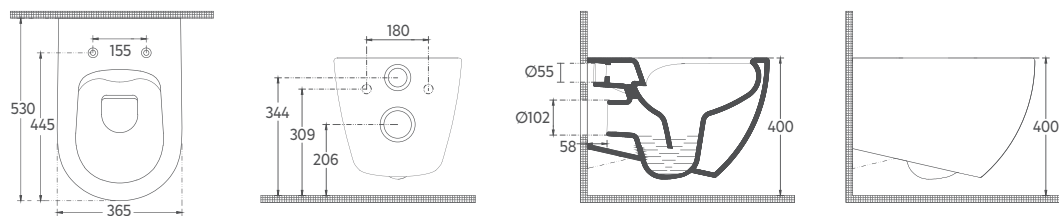

COLORISVEA / INFINITY MARMO

40KF05211-S
F50 WC Seat, Black

40KF05211-S
F50 WC Seat, Black

Features / Technical Drawing

- The Inner Surface Is Also Colored
- WC Seat (Soft-Close / Quick Release)

Marmo White Marmo Black