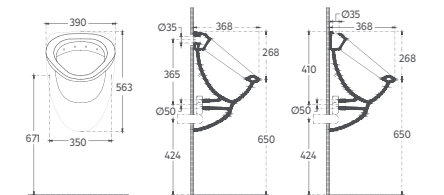

10SZ92001	Urinal