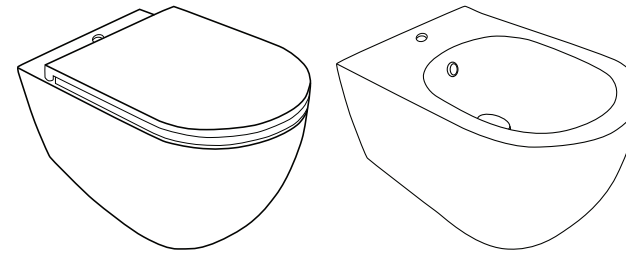

“

“If you’re designing a new bathroom or considering renovating an existing one, this color palette will inspire you. Colorisvea Color Palette is a perfect way of bringing a touch of region’s natural beauties to modern bathrooms together with rich Mediterranean tones and architectural inspiration.”