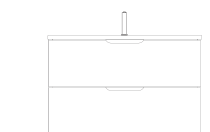

80
800 x 500 x 458 mm