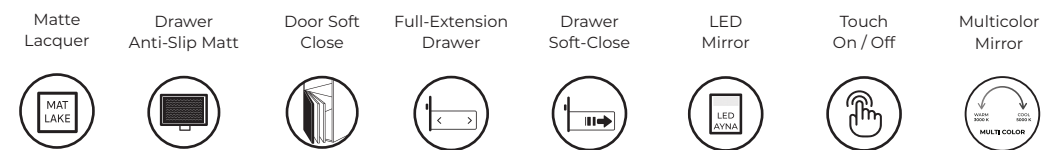

INFINITY RAGGIO

100
1000 x 500 x 500 mm

55
550 x 400 mm

40
400 x 300 x 1400 mm

80
800 x 34 x 800 mm

ISVEA ICON SET

FURNITURE COLORS

WASHBASIN COLORS

COUNTER COLORS

HANDLE COLORS