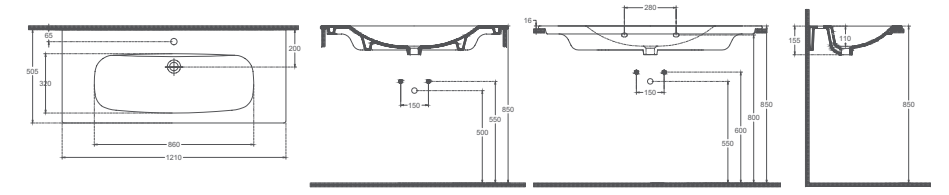

INFINITY Flat Washbasin, 121 cm

NEW

10NF50121 Flat Washbasin

1. **Features**
2. 1210 x 505 mm
   - With Tap Hole
   - With Overflow Hole
   - Mounting Kit Not Included
   - Suitable for Furniture & Wall Use