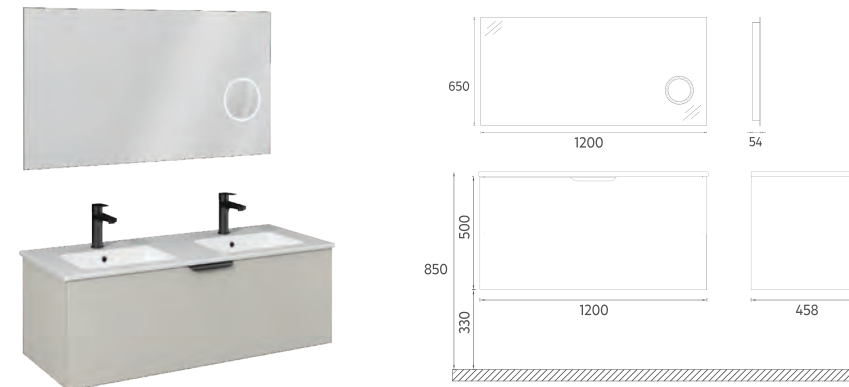

LIV Double Washbasin Unit, 120 cm

1. **Features**
   1200 x 400 x 458 mm
   · MDF Lam Body
   · MDF Lam Single Drawer
   · Drawer Soft-Close
   · Soft Touch Surface

Washbasin Included

24LVS222121I	Washbasin Cabinet, Lava
24LVS222120I	Washbasin Cabinet, Light Beige
Glossy Chrome Handle	
24LVS322121I	Washbasin Cabinet, Lava
24LVS322120I	Washbasin Cabinet, Light Beige
29OR4000120I	120 cm Magnifying Mirror with LED

! Compatible Washbasin:
10SL50121