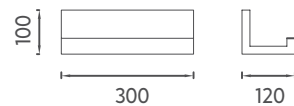

VEA Wall Shelf, 30 cm

Features
300 x 120 x 100 mm
· Matte Lacquer

- 21MN1011130I 30 cm Wall Shelf, Stone Gray
- 21MN1011131I 30 cm Wall Shelf, Dark Beige
- 21MN1011132I 30 cm Wall Shelf, Rosa