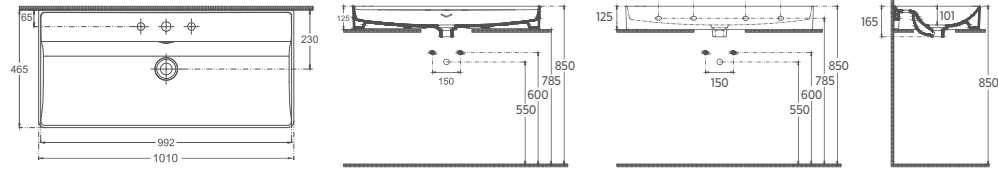

VEA Countertop Washbasin, 101 cm

10VAS5101 Countertop Washbasin

Features

- 1010 x 465 mm
- With Tap Hole
- V Shaped Overflow Hole
- Suitable for Furniture & Wall Use
- Pop-up Included