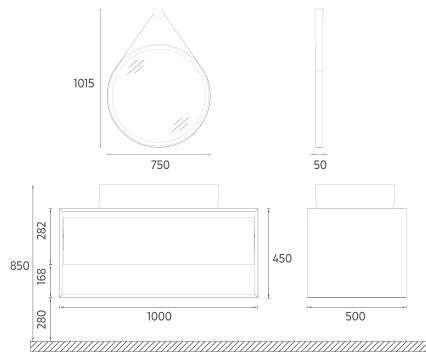

LUCA Rafli Washbasin Unit, 100 cm

1. **Features**
   1000 x 500 x 450 mm
   · Matte Lacquer Body
   · Drawer MDF Lam
   · Soft Close Drawer
   · Drawer Full-Extension

Washbasin Included

21LCS3051001	Washbasin Cabinet, Embossed White Lacquer-Detroit
21SQ40070761	ø 75 cm Mirror LED, Black
21LCS3061001	Washbasin Cabinet with shelf, Embossed White Lacquer-Detroit
21SQ40090761	ø 75 cm Mirror LED, White

Compatible Washbasin:
10NF65060