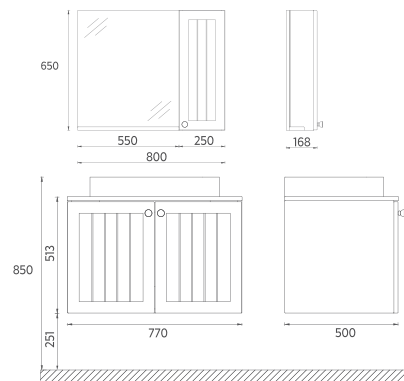

EVA Washbasin Unit, 80 cm

NEW COLOR

Features
770 x 500 x 513 mm
· Thermoform
· Door Soft Close

Washbasin Included

- 27EVS411080I Washbasin Cabinet, Brick Red
- 27EV2411080I 80 cm Cabinet Mirror, Brick Red

! Compatible Washbasin:
10SQ50057