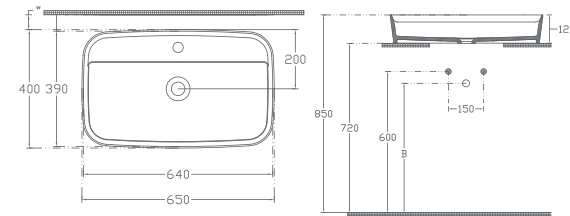

PEAK series; to discover the elegance that comes from refinement.

“

Refinement and sharp lines

PEAK Countertop Washbasin, 65 cm

10PE65065 Countertop Washbasin

- Features**
- 650 x 400 mm
 - With Tap Hole
 - Without Overflow Hole
 - Sharp&Slim