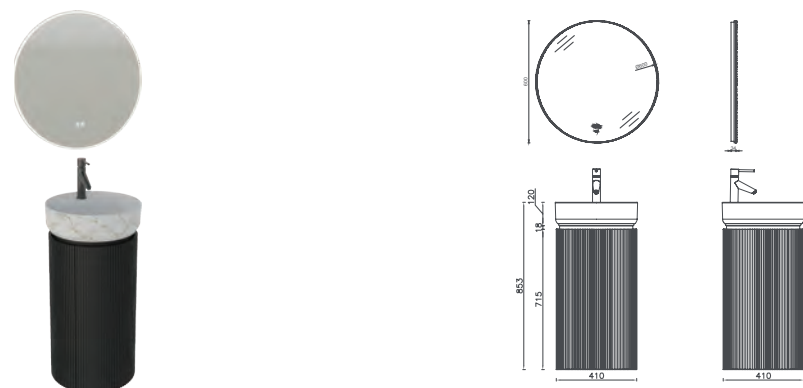

INFINITY MONO

INFINITY MONO Washbasin Unit, 41 cm

Features
410 x 410 x 853 mm
· Door Soft Close

Washbasin Included

21IFS0090421 Washbasin Cabinet, Marmo Matte White Washbasin
29RG11260601 LED Multicolor Mirror

! Compatible Washbasin:
10NF65042-2L-MRM