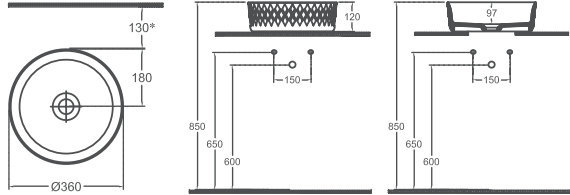

Artisan Edition

DAVANTI Countertop Washbasin, 36 cm

10NF67036 Countertop Washbasin

Features

- **Ø 360 mm**
- Without Tap Hole
- Without Overflow Hole
- Suitable for Furniture Use
- Sharp&Slim