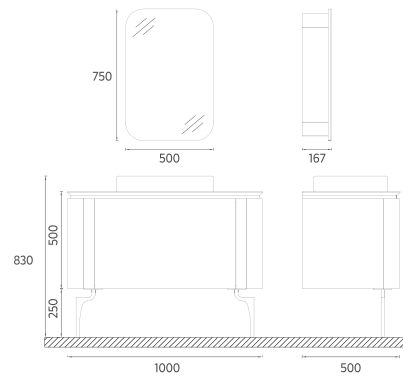

GLORIA

GLORIA Washbasin Unit, 100 cm

1. **Features**
   1000 x 500 x 750 mm
   · Drawer Anti-Slip Matt
   · Drawer Soft-Close
   · Metal Sided Drawer
   · Brushed Solid Brass Titanium Coating
   · Matte Brass Coating
   *Quartz Counter

Washbasin Included

- 21GLS2211001 Washbasin Cabinet Lilac
- 29GL12070701 Mirror Cabinet / Right

Compatible Washbasin:
10SQ51050