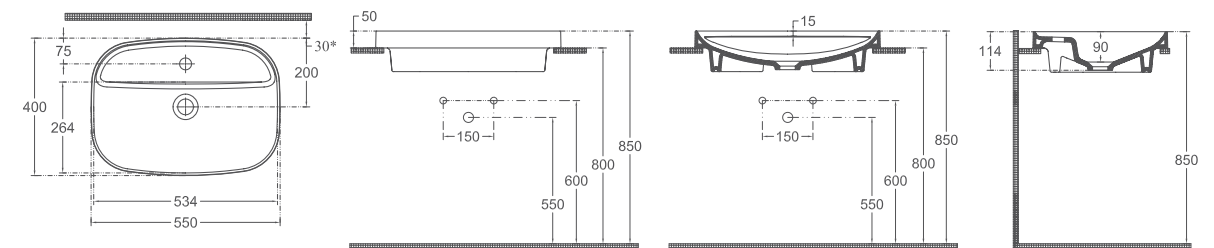

Technical Drawing