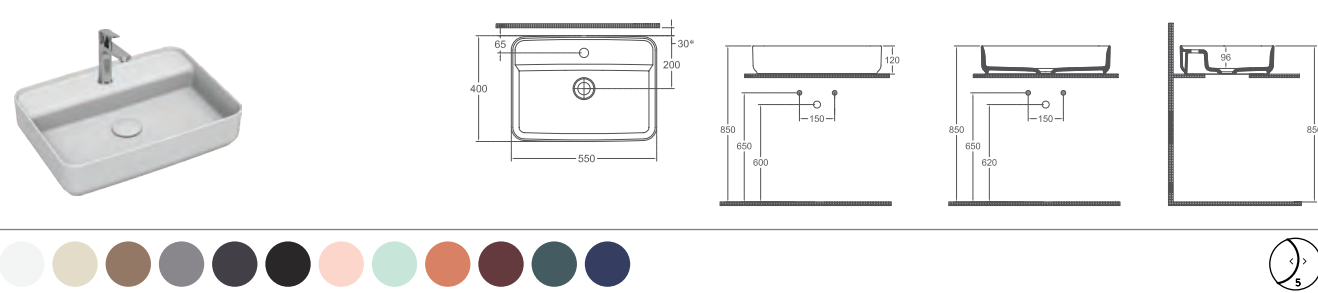

INFINITY Countertop Washbasin, 55 cm

10NF66055 Countertop Washbasin

1. **Features**
2. 550 x 400 mm
   - With Tap Hole
   - Without Overflow Hole
   - Sharp&Slim