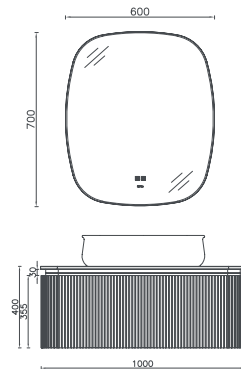

FLUIDO Washbasin Unit, 100 cm

1. **Features**
   1000 x 500 x 400 mm
2. Washbasin Cabinet with Neon LED
   - Drawer Anti-Slip Matt
   - Drawer Soft-Close
   - Slim Drawer
   - Drawer Divider
   - Concealed Siphon
   - Solid Wood / Walnut Varnish
3. ***Smoked Quartz Counter**

Washbasin Included

- 21FDS0091011 Washbasin Cabinet, Anthracite Washbasin
- 21FD40090701 60 cm Amorphous, Plexy LED Mirror

Compatible Washbasin:
10FD65060-2C