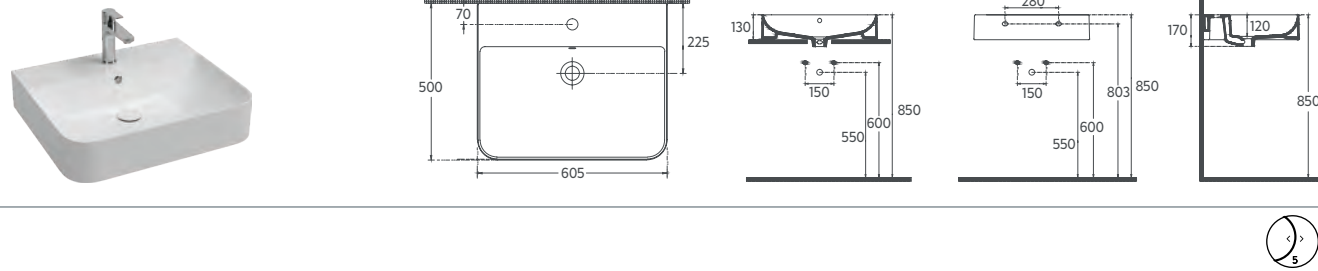

10SQ51050

Countertop Washbasin

Features

500 x 380 mm

- Without Tap Hole
- Without Overflow Hole
- Suitable for Furniture Use
- Sharp&Slim

SOTT'AQUA

SOTT'AQUA Countertop Washbasin, 61 cm

10SQ51061 Countertop Washbasin