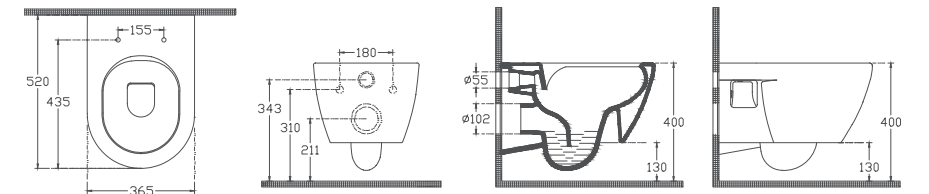

SOLUZIONE XX CleaRim Plus Wall Hung WC