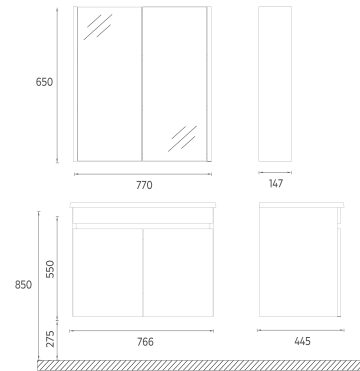

TRIO Washbasin Unit, 80 cm

Features
810 x 465 x 600 mm
· MDF Lam
· Door Soft Close

Washbasin Included

24TRS498080I	Washbasin Cabinet, Retro Silver
24TR2598080I	80 cm Cabinet Mirror, Retro Silver
24TRS565080I	Washbasin Cabinet, Latin Marble
24TR2565080I	80 cm Cabinet Mirror, Latin Marble
24TRS476080I	Washbasin Cabinet, Retro Bronze
24TR2576080I	80 cm Cabinet Mirror, Retro Bronze
24TRS499080I	Washbasin Cabinet, Detroit
24TR2588080I	80 cm Cabinet Mirror, Detroit

! Compatible Washbasin:
10LE50081