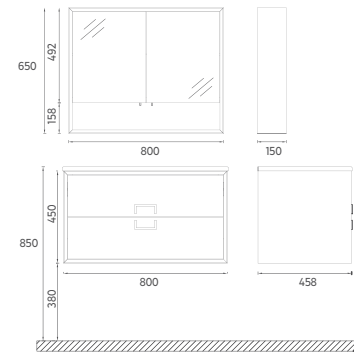

STEPP

STEPP Washbasin Unit, 80 cm

1. **Features**
   800 x 458 x 450 mm
   · Soft-Close Drawer
   · Full-Extension Drawer
   · 4000 Kelvin Daylight LED
   · Self LED Light

Washbasin Included

1. 21SPS121080I Washbasin Cabinet, Anthracite
   21SP1221080I Mirror Cabinet with Shelf, Anthracite

! Compatible Washbasin:
10SL51081