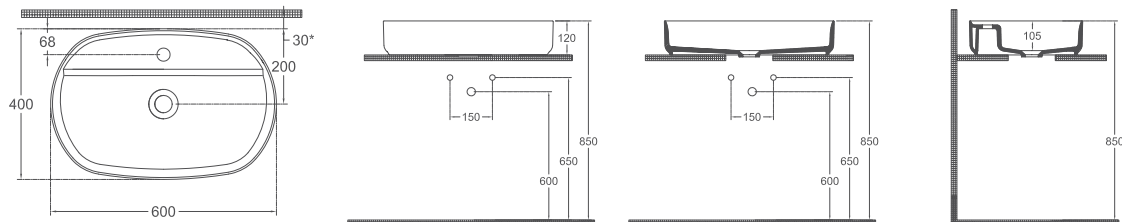

Matte White Ivory Salmon Mint

Features / Technical Drawing

550 x 360 x 120 mm

- Without Tap Hole
- Without Overflow Hole
- Sharp&Slim

Matte White Ivory Salmon Mint

COLORISVEA
MARMO

NEW

“