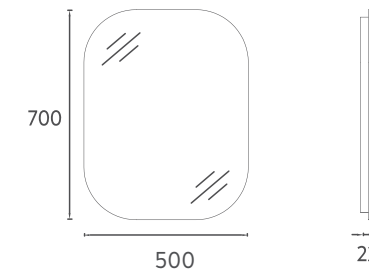

INFINITY Mirror, 50 cm

1. **Features**
   500 x 22 x 700 mm
2. LED Mirror
   - 4000 Kelvin Daylight LED
   - Touch On / Off
   - Anti-Fog
   - Dimmer Featured

29IF400055I	LED Mirror