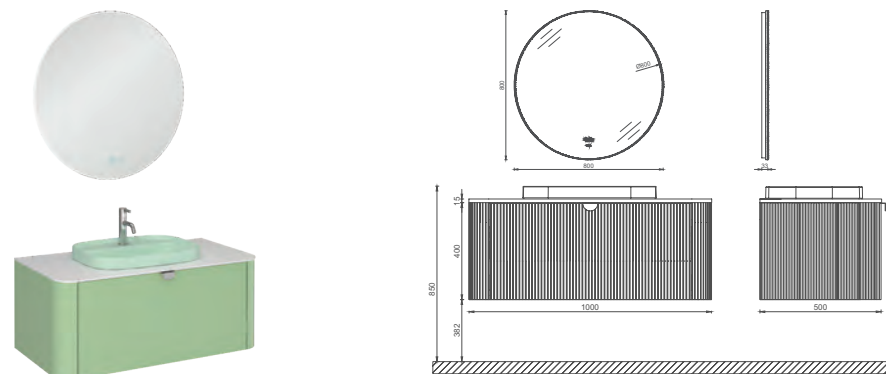

INFINITY RAGGIO Washbasin Unit, 100 cm

1. **Features**
   1000 x 500 x 500 mm
   · Drawer Anti-Slip Matt
   · Drawer Soft-Close
   · Matte Lacquer
   · **Handle Bright Anodizing**
   · ***White Quartz Counter**

Washbasin Included	
21RGS1281001	Washbasin Cabinet Pastel Green, White Washbasin
21RGS1281011	Washbasin Cabinet Pastel Green, Mint Washbasin
21RGS1271011	Washbasin Cabinet Cream, Ivory Washbasin
21RGS1271001	Washbasin Cabinet Cream, White Washbasin
21RG11281001	Diameter 80 LED Mirror Multicolor Featured
29RG11260801	LED Mirror Multicolor

Compatible Washbasin:
10NF50055-2T, 2K