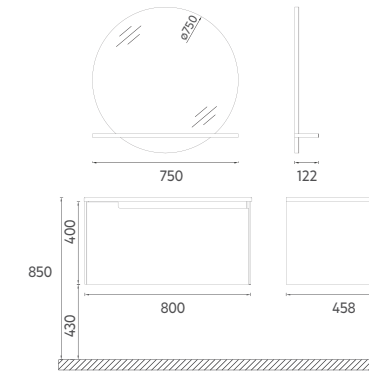

DANTE Washbasin Unit, 80 cm

1. **Features**
   800 x 458 x 400 mm
   · Soft Close Door
   · Metal Sided Full-Extension Drawer

Washbasin Included

1. 21DTS7140801 Washbasin Cabinet, Single Drawer, Light Green
   21DT17140701 75 cm Mirror With Shelves

1. ! Compatible Washbasin:
   10SL51081