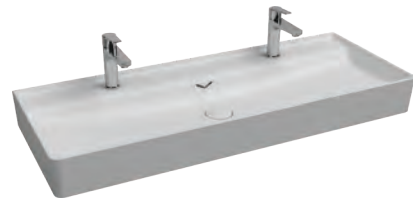

COLORISVEA / VEA

10VAS5125I

VEA Countertop Washbasin
121 cm, Matte White