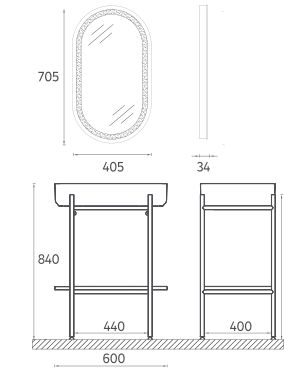

PUNO Washbasin Cabinet, 55 cm

Features
550 x 400 x 780 mm
· Lacquered Shelf
· Painted Metal Profile Body

Washbasin Included

29PNS082056I	Washbasin Unit White, Salmon Washbasin
29PNS081056I	Washbasin Unit White, Mint Washbasin
29PNS023056I	Washbasin Unit White, Ivory Washbasin
21PN9001030I	White Shelf
29PN4001040I	Mirror, White Metal Profile

! Compatible Washbasin:
10NF65055 Salmon 2S, Mint 2T, Ivory 2K
10NF65055-2L-TRZ Matte White, 2K-TRZ Ivory, 2S-TRZ Salmon, 2T-TRZ Mint