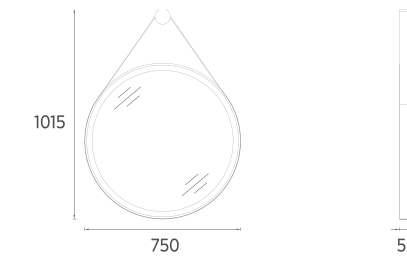

Compatible Washbasin:
10NF65060

MARINO Mirror, 75 cm

- Features**
1015 x 50 x 750 mm
 · 4000 Kelvin Daylight LED
 · Anti-Fog
 · Touch On / Off
 · Leather Belt

- 21SQ40070761 ø 75cm Mirror, Black
- 21SQ40090761 ø 75cm Mirror, White