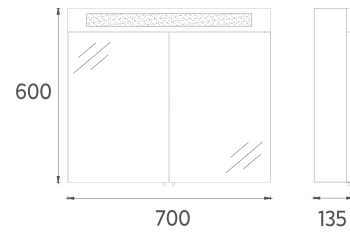

MIRRORS

M9 Mirror Cabinet, Upper Cabinet with 2 Doors, 70 cm

1. **Features**
   700 x 135 x 600 mm
   · Sandblasted
   · Socket Box
   · LED illuminated
   · 4000 Kelvin Daylight
   · Touch On/Off

22OR26000701 **70 cm Mirror Cabinet, with LED, 2 Doors**