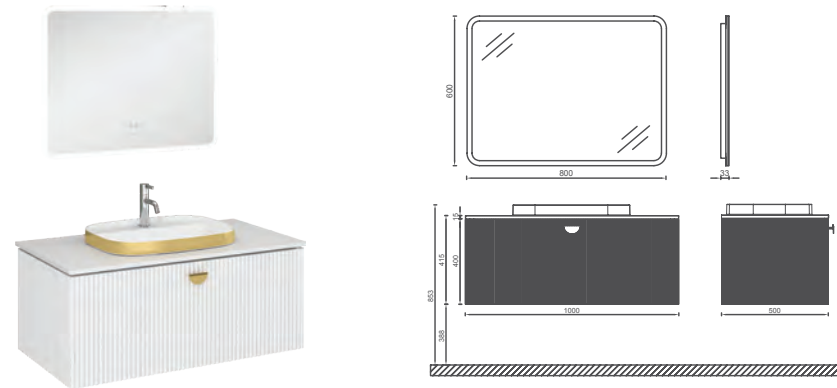

29AR17715801	Plexy LED Mirror
--------------	------------------

INFINITY ART. Washbasin Unit, 100 cm

- Features**
1000 x 500 x 400 mm
 · Drawer Anti-Slip Matt
 · Drawer Soft-Close
 · Drawer Sliding Box
 · Matte Lacquer
 · Multicolor LED Mirror
*** White Quartz Counter**