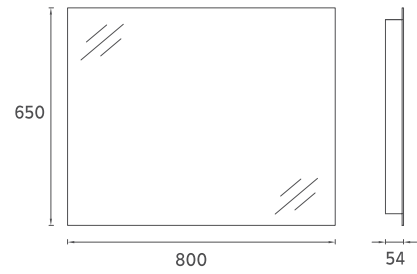

M2 Mirror, 80 cm

Features
800 x 54 x 650 mm
· Mirror on Profile

25OR40010801 **80 cm Mirror**