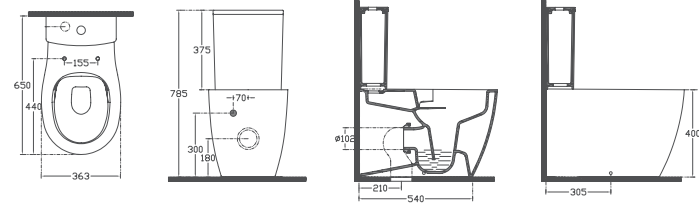

SENTIMENTI NEO

SENTIMENTI NEO Rimless Back To Wall WC

NEW

10SM04001	RimLess Back To Wall WC
10BPS1001	Cistern
40D802001-S	D80 WC Seat Slim

1. **Features**
2. S-Trap Outlet Bend is Included
   - WC Seat (Soft-Close) Must Be Ordered Separately
   - WC Mounting Kit Included
   - Flushing Mechanism included