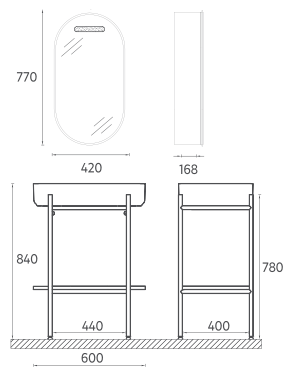

PUNO Washbasin Cabinet, 60 cm

Features
600 x 400 x 780 mm
· Lacquered Shelf
· Painted Metal Profile Body

Washbasin Included

29PNS004060I	Washbasin Unit Black, White Washbasin
29PNS004061I	Washbasin Unit Black, Salmon Washbasin
29PNS004062I	Washbasin Unit Black, Mint Washbasin
29PNS004063I	Washbasin Unit Black, Ivory Washbasin
29PNS004064I	Washbasin Unit Black, Anthracite Washbasin
29PNS004065I	Washbasin Unit Black, Taupe Washbasin
29PNS004066I	Washbasin Unit Black, Black Washbasin
29PNS003160I	Washbasin Unit Black, Ivory Terrazzo
21PN9004030I	Mirror (Black Metal Profile)

! Compatible Washbasin:
10NF65060 White, Salmon 2S, Mint 2T, Ivory 2K, Anthracite 2C, Taupe 2H, Black 2N, Petrol Green 2P, Maroon Red 2r
10NF65060-2L-TRZ Matte White, 2K-TRZ Ivory, 2S-TRZ Salmon, 2T-TRZ Mint