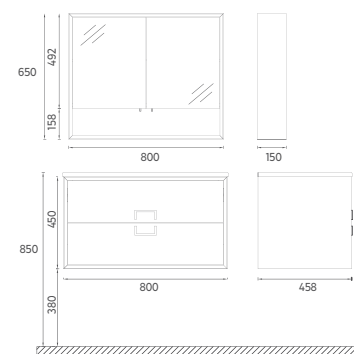

STEPP Washbasin Unit, 80 cm

1. **Features**
   800 x 458 x 450 mm
   · Soft-Close Drawer
   · Full-Extension Drawer
   · 4000 Kelvin Daylight LED
   · Self LED Light

Washbasin Included

1. 21SPS131080I Washbasin Cabinet, Pebble Grey
   21SP1231080I Mirror Cabinet with Shelf, Pebble Grey

! Compatible Washbasin:
10SL51081