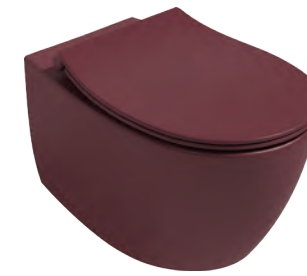

10AR02012-2C Anthracite

SENTIMENTI NEO Rimless
Wall Hung WC

40KF0522I-S
F50 WC Seat, Anthracite

10AR02012-2N Black

SENTIMENTI NEO Rimless
Wall Hung WC

40KF0521I-S
F50 WC Seat, Black

10AR02012-2R Maroon Red

SENTIMENTI NEO Rimless
Wall Hung WC