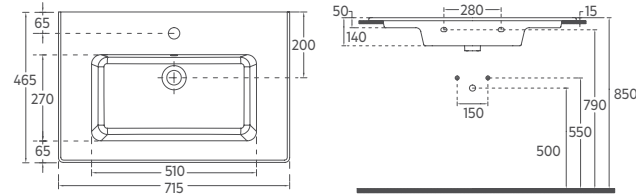

SISTEMA^T Flat Washbasin, 76 cm

10SL50076

Flat Washbasin

Features

760 x 465 mm

- With Tap Hole
- With Overflow Hole
- Mounting Kit Not Included
- Suitable for Furniture & Wall Use

SISTEMA^T Flat Washbasin, 71 cm