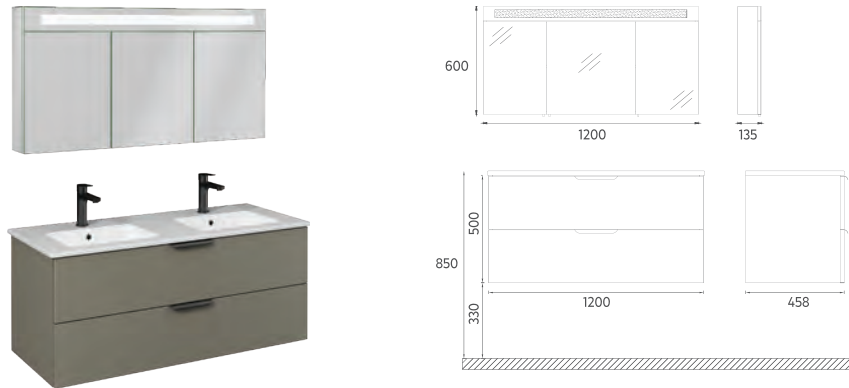

LIV Double Washbasin Unit, 120 cm

1. **Features**
   1200 x 500 x 458 mm
   · MDF Lam Body
   · MDF Lam Double Drawer
   · Drawer Soft-Close
   · Soft Touch Surface

Washbasin Included

24LVS211121I	Washbasin Cabinet, Lava
24LVS211120I	Washbasin Cabinet, Light Beige
Glossy Chrome Handle	
24LVS312121I	Washbasin Cabinet, Lava
24LVS312120I	Washbasin Cabinet, Light Beige
22OR2600120I	120 cm Mirror Cabinet, with 3 Doors, LED

! Compatible Washbasin:
10SL50121