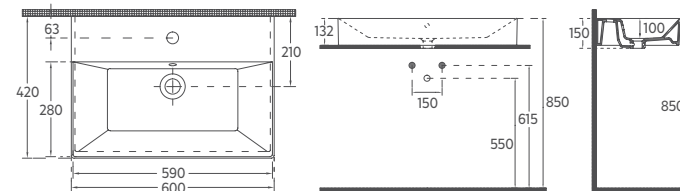

SISTEMA² SOFT Countertop Washbasin, 60 cm

10SF51051 Countertop Washbasin

1. **Features**
2. 600 x 420 mm
   - With Tap Hole
   - With Overflow Hole
   - Sharp&Slim
   - Suitable for Furniture & Wall Use