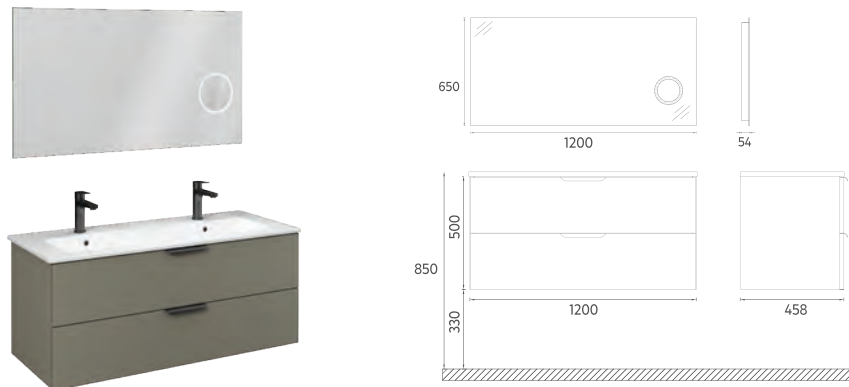

LIV Double Washbasin Unit, 120 cm

1. **Features**
   1200 x 500 x 458 mm
   · MDF Lam Body
   · MDF Lam Double Drawer
   · Drawer Soft-Close
   · Soft Touch Surface

Washbasin Included

24LVS212121I	Washbasin Cabinet, Lava
24LVS212120I	Washbasin Cabinet, Light Beige
Glossy Chrome Handle	
24LVS312120I	Washbasin Cabinet, Lava
24LVS312121I	Washbasin Cabinet, Light Beige
29OR4000120I	120 cm Magnifying Mirror with LED

! Compatible Washbasin:
10SL50121