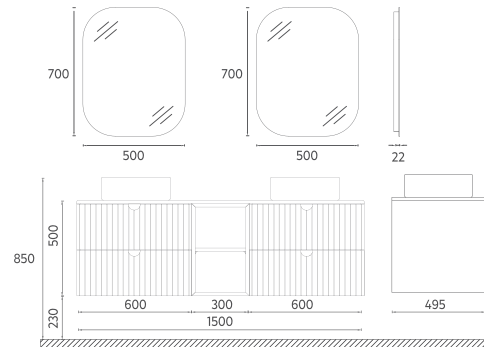

INFINITY Quartz Counter Washbasin Unit, 150 cm

1. **Features**
   1500 x 495 x 500 mm
   · Matte Lacquer Body
   · Soft-Close Drawer
   · Mirror LED
   · Drawer Anti-Slip Matt
   · Metal Sided Drawer
   · **Quartz Counter**
   · **Black Handle**

Two Washbasin Included

21IFS7481591-02	Washbasin Cabinet Ruby Red, Black Washbasin (Counter / Washbasin / Handle) Black
21IFS7491591-02	Washbasin Cabinet Ocean, Black Washbasin (Counter / Washbasin / Handle) Black
21IFS7721591-02	Washbasin Cabinet Night Blue, Black Washbasin (Counter / Washbasin / Handle) Black
29IF4000561	LED Mirror X 2

Compatible Washbasin:
10NF65036-2N