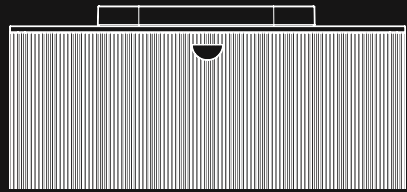

Artisan Edition INFINITY ART.

“Artisan” is a design approach wherein intellectual craftsmanship, hand workmanship and material quality remain in the forefront, which has a prominent place in Italian tradition of design.

Artisan design is based on the idea that products should not only be functional but also should be appealing from aesthetic perspective. Such approach is transformation of items brought together as a result of refined decisions, in respect of design of products, selection of materials and product process, into iconic objects products.

Infinity Artisan, created by DesignHub x ISVEA, has been produced in compliance with such design understanding. It is a piece of bathroom furniture and an iconic product of design for unique bathrooms. Artisan, whose furniture design comes to life by skillfully selecting and combining carefully selected high-quality natural wood, technical metal accessories and glass materials, reflects a timeless aesthetic in which every detail is meticulously designed, whilst concurrently sharing the refined reflections of Italian design culture with its users in every detail.