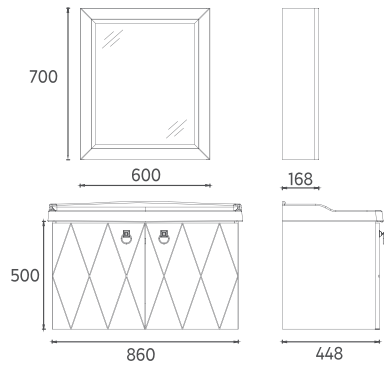

AGATHA

AGATHA Washbasin Unit, 90 cm

1. **Features**
   860 x 448 x 500 mm
   · Matte Lacquer Door
   · Door Soft Close
   · Beveled Mirror

Washbasin Included

- 21AHS121091I Washbasin Cabinet, Cement Grey
- 21AH1121071I Framed Mirror Cabinet Right
- 21AH1121171I Framed Mirror Cabinet Left

! Compatible Washbasin:
10ST50090