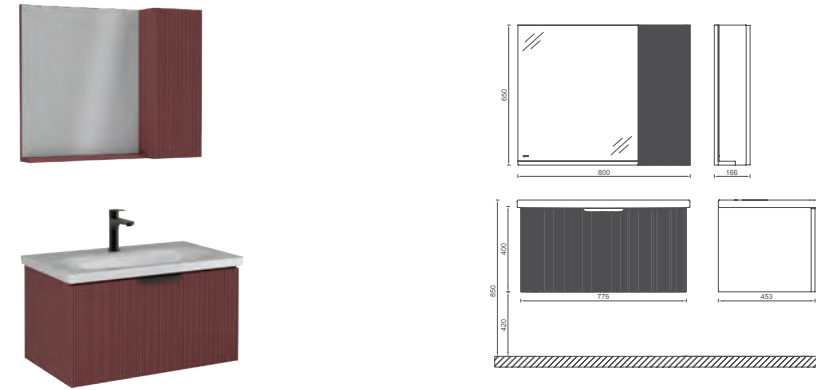

SIENA Washbasin Unit, 80 cm

1. **Features**
   800 x 458 x 400 mm
   · Drawer Soft-Close
   · Door Soft Close
   · Thermoform

Washbasin Included

27SNS0070801	Washbasin Cabinet, Black Handle, Brick Red
27SNS0080801	Washbasin Cabinet, Black Handle, Pastel Green
27SNS0090801	Washbasin Cabinet, Black Handle, Dark Blue
27SN20700801	80 cm Cabinet Mirror, Brick Red
27SN20800801	80 cm Cabinet Mirror, Soft Green

Compatible Washbasin:
10SS50081