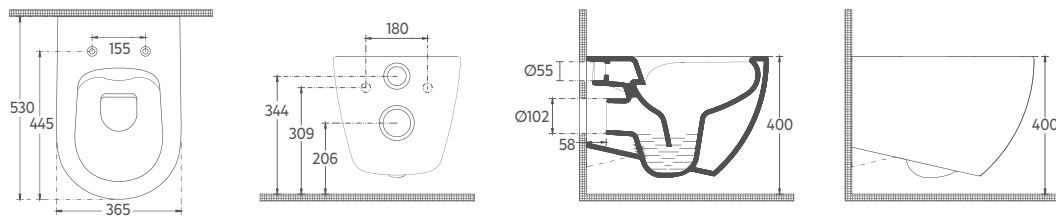

- ! Closet, COLORISVEA:
10NFS1001-2Z, 2L, 2K, 2H, 2C, 2N, 2S, 2T, 2R, 2P
10NFS1005-2Z, 2L, 2K, 2H, 2C, 2N, 2S, 2T, 2R, 2P

Features / Technical Drawing

- SmartFix Plus
- Mounting Kit Included
- Concealed Cistern Should Be Adjusted To 4L
- Integrated Bidet Valve With Sensor
- WC Seat (Soft-Close, Quick Release)
Must Be Ordered Separately