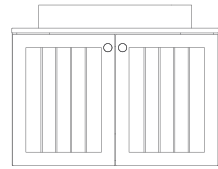

**COUNTERTOP
WASHBASIN UNIT**

80
770 x 500 x 513 mm