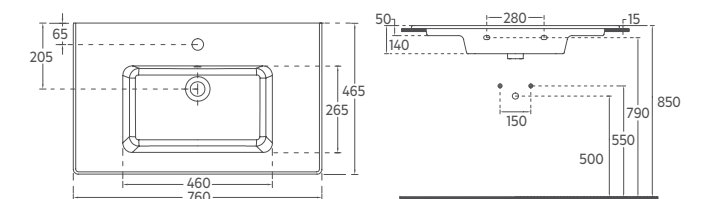

SISTEMA^T Flat Washbasin, 76 cm

10SL50076

Flat Washbasin

Features

760 x 465 mm

- With Tap Hole
- With Overflow Hole
- Mounting Kit Not Included
- Suitable for Furniture & Wall Use