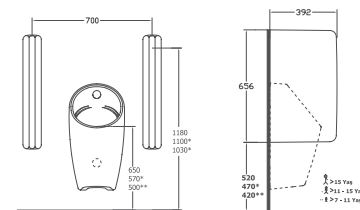

- Features**
- 1010 x 505 mm
 - With Tap Hole
 - With Overflow Hole
 - Mounting Kit Not Included
 - Suitable for Furniture & Wall Use

INFINITY Urinal Seperator

NEW

10NF93001 Seperator

INFINITY Flat Washbasin, 81 cm