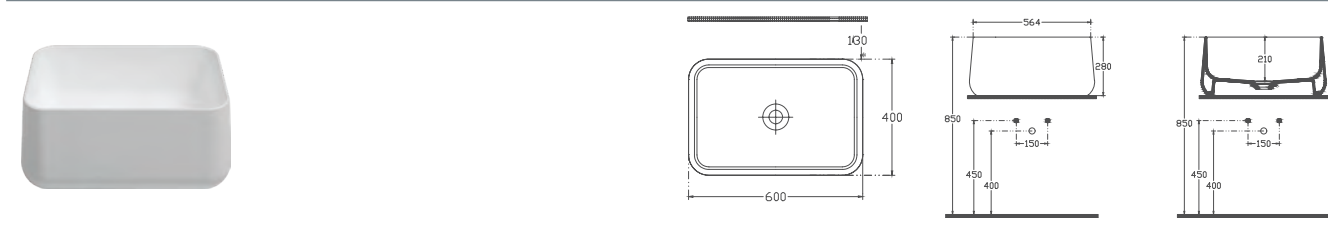

Created by ISVEA with a modern and innovative design approach, ALLEGRO Monoblock Washbasin are offered to those who want to capture an extraordinary style in their bathroom with two sizes of 60 and 42 cm and alternatives in round and rectangular forms.

ALLEGRO Monoblock Washbasin with their unique designs are positioned as iconic objects in bathrooms with their remarkable forms.

“

Design that elevates the bathroom experience.

Artisan Edition

ALLEGRO Countertop Monoblock Washbasin, 60 cm