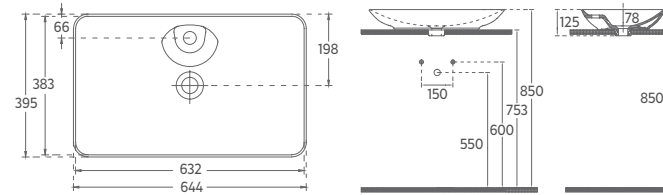

SISTEMA^Y Countertop Washbasin, 65 cm

10SY50065 Countertop Washbasin

1. **Features**
2. 644 x 395 mm
   - With Tap Hole
   - Without Overflow Hole
   - Suitable for Furniture Use
   - Sharp&Slim