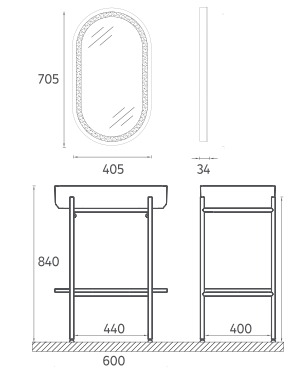

PUNO Washbasin Cabinet, 55 cm

Features
550 x 400 x 780 mm
· Lacquered Shelf
· Painted Metal Profile Body

Washbasin Included

29PNS001055I	Washbasin Unit Black, White Washbasin
29PNS082055I	Washbasin Unit Black, Salmon Washbasin
29PNS081055I	Washbasin Unit Black, Mint Washbasin
29PNS081055I	Washbasin Unit Black, Ivory Washbasin
29PNS094055I	Washbasin Unit Black, Anthracite Washbasin
29PNS094055I	Washbasin Unit Black, Taupe Washbasin
29PNS094055I	Washbasin Unit Black, Black Washbasin
29PNS003155I	Washbasin Unit Black, Ivory Terrazzo
21PN9004030I	Black Raf
29PN4004040I	Mirror (Black Metal Profile)

! Compatible Washbasin:
10NF65055 White, Salmon 2S, Mint 2T, Ivory 2K, Anthracite 2C, Taupe 2H, Black 2N
10NF65055-2L-TRZ Matte White, 2K-TRZ Ivory, 2S-TRZ Salmon, 2T-TRZ Mint