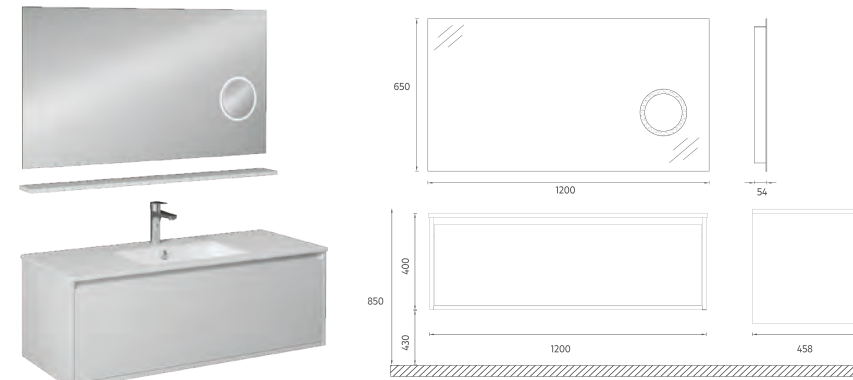

PRO Washbasin Cabinet, 120 cm

1. **Features**
2. Glossy Lacquer Body
   - Lacquer Single Drawer
   - LED Mirror
   - Soft Close Drawer
   - Metal Sided Full-Extension Drawer

Washbasin Included

	21MGS301120I	120 cm Washbasin Cabinet, White
	21MGS370120I	120 cm Washbasin Cabinet, Light Grey
	21MGS308120I	120 cm Washbasin Cabinet, Sand Beige
	21MGS380120I	120 cm Washbasin Cabinet, Anthracite
	21MG9001120I	120 cm Shelf, White
	21MG9070120I	120 cm Shelf, Light Grey
	21MG9008120I	120 cm Shelf, Sand Beige
	21MG9019120I	120 cm Shelf, Anthracite
	29OR4000120I	120 cm Magnifying Mirror with LED
	21MGS001101I	100 cm Washbasin Cabinet, White
	21MGS070101I	100 cm Washbasin Cabinet, Light Grey
	21MGS308100I	100 cm Washbasin Cabinet, Sand Beige
	21MGS019101I	100 cm Washbasin Cabinet, Anthracite
	21MG9001100I	100 cm Shelf, White
	21MG9070100I	100 cm Shelf, Light Grey
	21MG9008100I	100 cm Shelf, Sand Beige
	21MG9070100I	100 cm Shelf, Anthracite
	29OR4000100I	100 cm Magnifying Mirror with LED
	21MGS001191I	90 cm Washbasin Cabinet, White
	21MGS071091I	90 cm Washbasin Cabinet, Light Grey
	21MGS308090I	90 cm Washbasin Cabinet, Sand Beige
	21MGS019191I	90 cm Washbasin Cabinet, Anthracite
	21MG9001090I	90 cm Shelf, White
	21MG9070090I	90 cm Shelf, Light Grey
	21MG9008090I	90 cm Shelf, Sand Beige
	21MG9019090I	90 cm Shelf, Anthracite
	29OR4000090I	90 cm Magnifying Mirror with LED
	21MGS001081I	80 cm Washbasin Cabinet, White
	21MGS070081I	80 cm Washbasin Cabinet, Light Grey
	21MGS308080I	80 cm Washbasin Cabinet, Sand Beige
	21MGS019081I	80 cm Washbasin Cabinet, Anthracite
	21MG9001080I	80 cm Shelf, White
	21MG9070080I	80 cm Shelf, Light Grey
	21MG9008080I	80 cm Shelf, Sand Beige
	21MG9019080I	80 cm Shelf, Anthracite
	29OR4000080I	80 cm Magnifying Mirror with LED
	21MGS001071I	70 cm Washbasin Cabinet, White
	21MGS070071I	70 cm Washbasin Cabinet, Light Grey
	21MGS308070I	70 cm Washbasin Cabinet, Sand Beige
	21MGS019071I	70 cm Washbasin Cabinet, Anthracite
	21MG9001070I	70 cm Shelf, White
	21MG9070070I	70 cm Shelf, Light Grey
	21MG9008070I	70 cm Shelf, Sand Beige
	21MGS019071I	70 cm Shelf, Anthracite
	29OR4000070I	70 cm Magnifying Mirror with LED

1. Compatible Washbasin:
2. 10SL5112I
   - 10SL5010I
   - 10SL5009I
   - 10SL5108I
   - 10SL5107I
   - 10SL5106I

1. Cabinet Size:
2. 1200 x 400 x 458 mm
   - 1000 x 400 x 458 mm
   - 900 x 400 x 458 mm
   - 800 x 400 x 458 mm
   - 700 x 400 x 458 mm
   - 600 x 400 x 458 mm