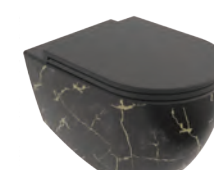

WALL HUNG WCs

Artisan Edition

FLUIDO

10FD02001 **NEW**
FLUIDO
Ultimate Flush Wall Hung WC

→ Sf. 113

VEA

10VA02001
VEA CUBO
Rimless Wall Hung WC

→ Sf. 114

Artisan Edition

10VA02002 **NEW**
VEA RONDO
Rimless Wall Hung WC

→ Sf. 115

WALL HUNG WCs

INFINITY

10NF02003 **NEW**
INFINITY
TornadoPro Wall Hung WC

→ Sf. 183

10NF02001
INFINITY
Clearim Plus Wall Hung WC

→ Sf. 182

10NF02001-2L-TRZ
INFINITY Terrazzo Decor
Clearim Plus Wall Hung WC

→ Sf. 164

10NF02001-MRM **NEW**
INFINITY Marmo Decor
Clearim Plus Wall Hung WC

→ Sf. 170

10NFS1026I-2R
INFINITY SensoClean
Clearim Plus Wall Hung WC / Cold

→ Sf. 118

10NFS1001-2S
INFINITY CleanWash
Clearim Plus Wall Hung WC Hot / Cold

→ Sf. 119

PRISSIMO

10PO02001 **NEW**
Prissimo
Clearim Plus Wall Hung WC

→ Sf. 192

PURITA

10PL02008
PURITA RimLess
Confronto Wall Hung WC

→ Sf. 199