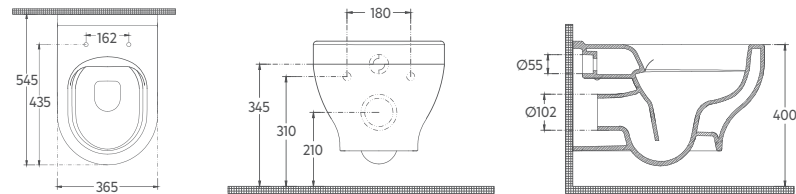

- Features**
- WC Seat (Soft-Close, Quick Release, Slim) Must Be Ordered Separately

SOLUZIONE XI Rimless Wall Hung WC

10KF02003	Rimless Wall Hung WC
40KF02001-S	F50 WC Seat

- Features**
- SmartFix Plus
 - 55 cm Confronto
 - Concealed Cistern Should Be Adjusted To 4L
 - Mounting Kit Included
 - WC Seat (Soft Closing, Plug / Remove) Must Be Ordered Separately