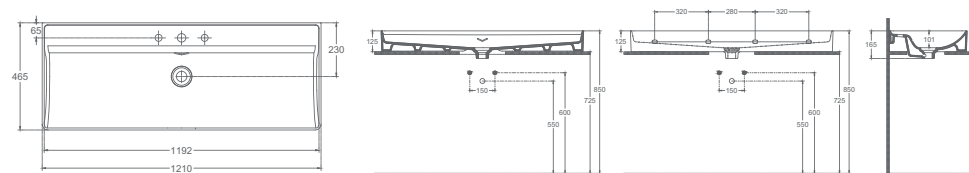

COLORISVEA / VEA

VEA Countertop Washbasin
101 cm, Matte White

VEA Countertop Washbasin
101 cm, Ivory

VEA Countertop Washbasin
101 cm, Stone Gray

VEA Countertop Washbasin
101 cm, Anthracite

VEA Countertop Washbasin
101 cm, Black

Features / Technical Drawing

1010 x 465 mm

- With Tap Hole
- V Shaped Overflow Hole
- Suitable for Furniture & Wall Use
- Pop-up Included

Matte White Ivory Stone Gray Anthracite Black

NEW

Artisan Edition

VEA Countertop Washbasin
81 cm, Matte White

VEA Countertop Washbasin
81 cm, Ivory

VEA Countertop Washbasin
81 cm, Stone Gray

VEA Countertop Washbasin
81 cm, Anthracite

VEA Countertop Washbasin
81 cm, Black

Features / Technical Drawing

810 x 465 mm

- With Tap Hole
- V Shaped Overflow Hole
- Suitable for Furniture & Wall Use
- Pop-up Included

Matte White Ivory Stone Gray Anthracite Black