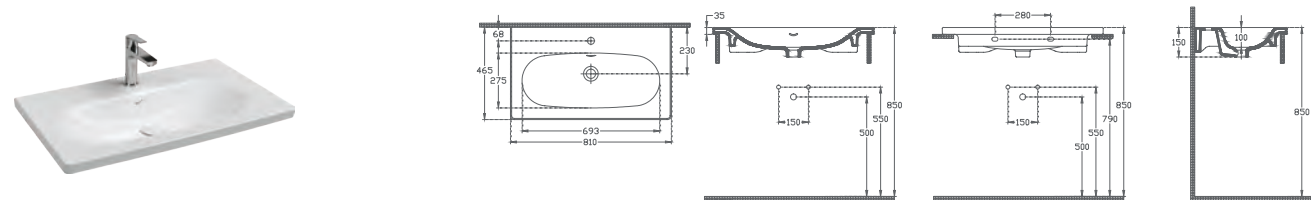

Sistema^S Washbasin, 101 cm

10SS50101

Washbasin

Features

1010 x 465 mm

- With Tap Hole
- U Shaped Overflow Hole
- Mounting Kit Not Included
- Suitable for Furniture & Wall Use

SISTEMA^S Washbasin, 81 cm

10SS50081