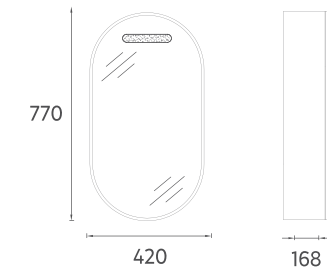

PUNO Mirror Cabinet, 42 cm

Features
420 x 168 x 770 mm
· 4000 Kelvin Daylight LED
· Door Soft Close

- 29PN2104040I Mirror Cabinet, Black Right
- 29PN2204040I Mirror Cabinet, Black Left
- 29PN2101040I Mirror Cabinet, White Right
- 29PN2201040I Mirror Cabinet, White Left