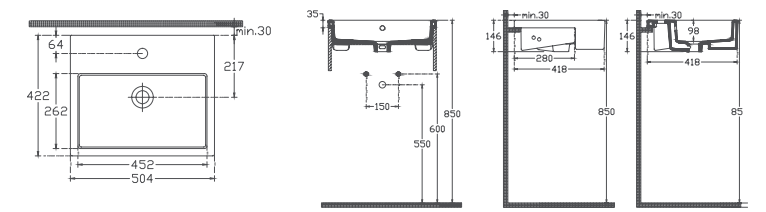

PURITA Semi Recessed Washbasin, 50 cm

10PL52050 Countertop Washbasin

Features

504 x 422 mm

- With Tap Hole
- With Overflow Hole
- Suitable for Furniture
- Mounting Kit Not Included