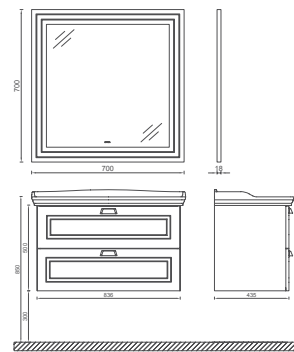

VALENTIA Washbasin Unit, 90 cm

Features
850 x 470 x 500 mm
· Drawer Soft-Close
· Thermoform