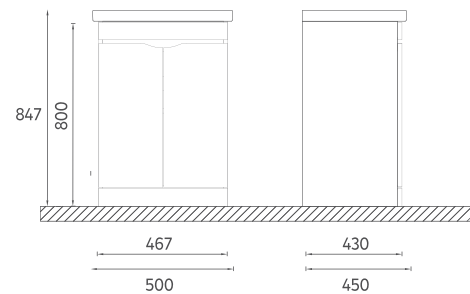

NEO Washbasin Unit, 50 cm

1. **Features**
   467 x 800 x 380 mm
   · Glossy Lacquer Body
   · Double Door Soft Close

Washbasin Included

- 21NGS519050E Washbasin Cabinet, Grey
- 21NGS501050E Washbasin Cabinet, White

! Compatible Washbasin:
10PS50050