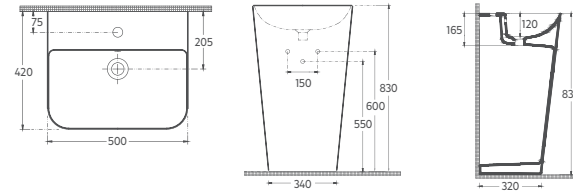

SOTT'AQUA

SOTT'AQUA Monoblock Washbasin, 50 cm

10SQ37001

Monoblock Washbasin

Features

500 x 420 x 830 mm

- With Tap Hole
- With Overflow Hole
- Sharp&Slim
- Wall Mount Only
- Backside Is Not Glazed