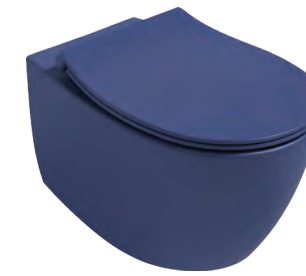

10AR02012-2Z Isvea Blue

SENTIMENTI NEO Rimless
Wall Hung WC

40KF0544I-S
F50 WC Seat, Isvea Blue

Features

- Mounting Kit Included
- SmartFix Plus WC Seat Must Be Ordered Separately
- Suitable for Concealed Cistern
- The Inner Surface Is Also Colored
- WC Seat (Soft-Close / Quick Release)