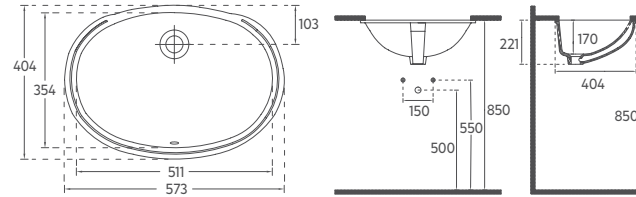

SOLUZIONE

SOLUZIONE Undercounter Washbasin, 57 cm

10AC77057

Undercounter Washbasin

Features

573 x 404 mm

- Without Tap Hole
- With Tap Hole
- Mounting Kit Not Included
- Suitable for Furniture Use