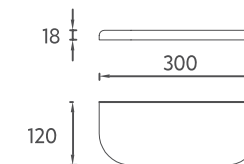

SOGNO Washbasin Unit, 30 cm

1. **Features**
   300 x 120 x 18 mm
   · Walnut Shelf
   · Veneer /Walnut Varnish

- 21SG90880301 Shelf, Walnut