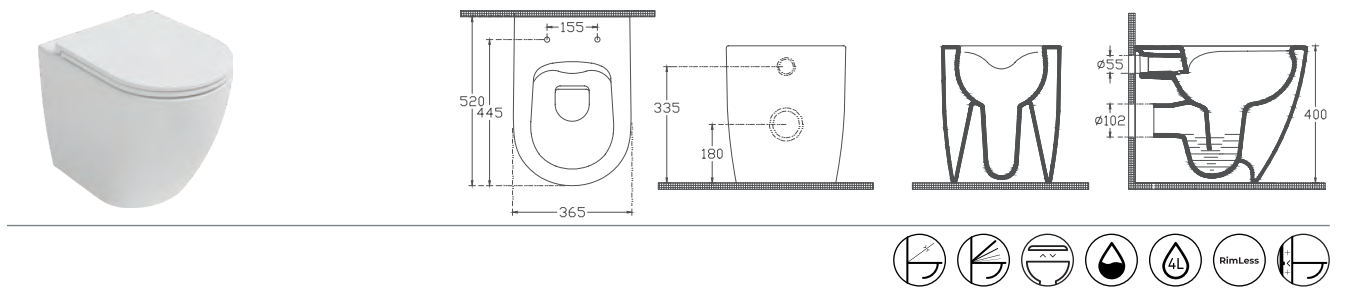

INFINITY CleaRim Plus BTW WC

10NF10001 CleaRim Plus Single BTW WC
10KF02001-S F50 WC Seat (Soft-Close / Quick Release)

1. **Features**
2. CleaRim Plus
   - Mounting Kit Included
   - Concealed Cistern Should Be Adjusted To 4L
   - WC Seat (Soft-Close, Quick Release) Must Be Ordered Separately