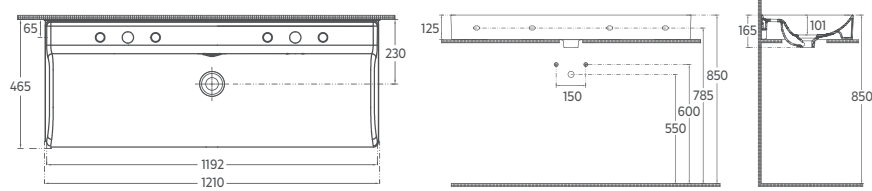

“

Creates a bridge between the past and the future.

VEA Countertop Washbasin, 121 cm

10VAS5121 Countertop Washbasin

Features

- 1210 x 465 mm
- With Tap Hole
- V Shaped Overflow Hole
- Suitable for Furniture & Wall Use
- Pop-up Included