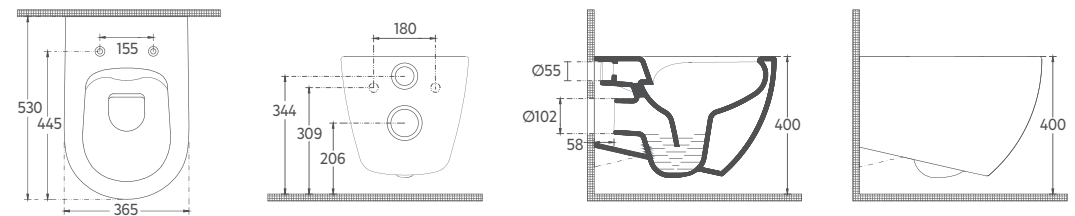

Features / Technical Drawing

- SmartFix Plus
- Mounting Kit Included
- Concealed Cistern Should Be Adjusted To 4L
- Integrated Bidet Valve With Sensor
- WC Seat (Soft-Close, Quick Release)
  Must Be Ordered Separately