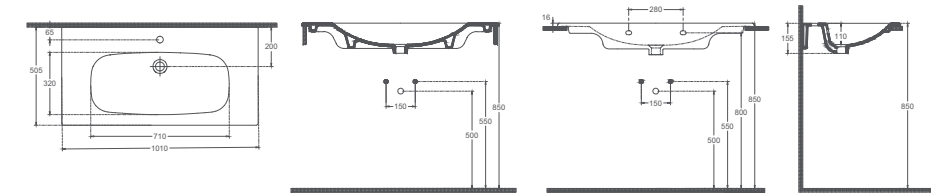

INFINITY Flat Washbasin, 101 cm

NEW

10NF50101 Flat Washbasin

1. **Features**
2. 1010 x 505 mm
   - With Tap Hole
   - With Overflow Hole
   - Mounting Kit Not Included
   - Suitable for Furniture & Wall Use