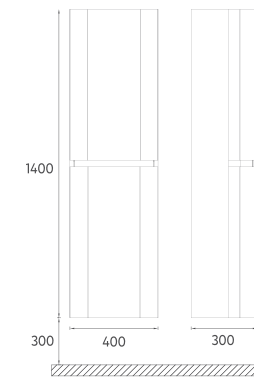

GLORIA Tall Cabinet, 40 cm

1. **Features**
   400 x 300 x 1400 mm
   · Door Soft Close
   · Smoked Glass Shelf
   · Compression Glass Shelf Support
   · Hidden Adjustable Metal Hanger
   · Brushed Solid Brass/ Titanium Coating

- 21GL12210401 40 cm Tall Cabinet Right, Lilac
- 21GL12210411 40 cm Tall Cabinet Left, Lila
- 21GL12220401 40 cm Tall Cabinet Right, Cream
- 21GL12220411 40 cm Tall Cabinet Left, Cream