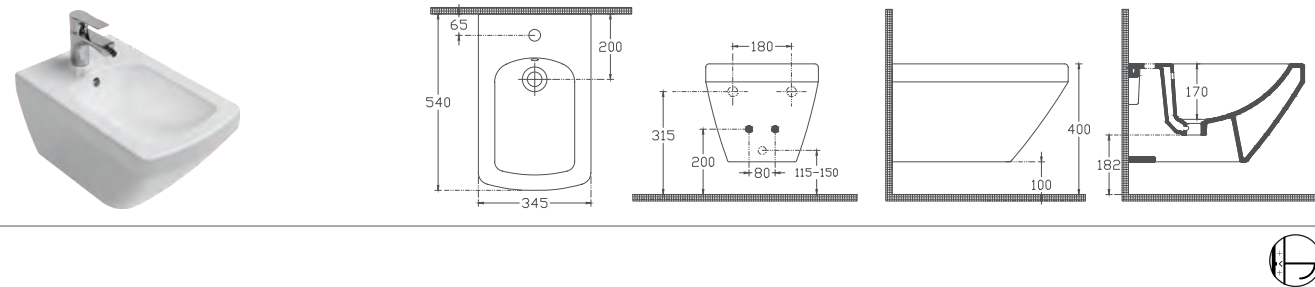

PRISSIMO Wall Hung Bidet

10PO41001 Wall Hung Bidet

Features

- SmartFix Plus