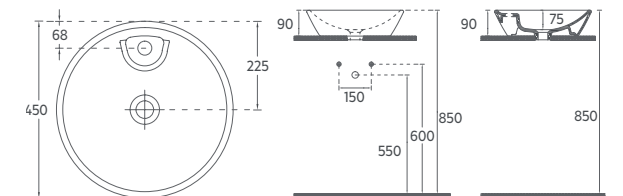

SISTEMA^Y Countertop Washbasin, 45 cm

10SY65045 Countertop Washbasin

1. **Features**
2. Ø 450 mm
   - With Tap Hole
   - Without Overflow Hole
   - Suitable for Furniture Use
   - Sharp&Slim