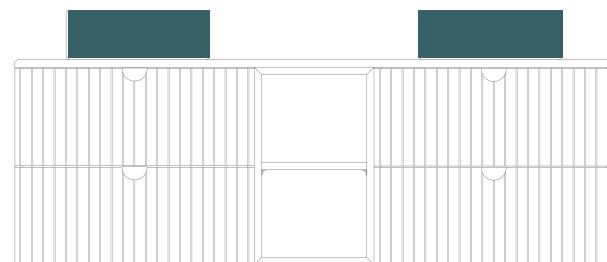

W·A·U Architetti

The series consisting of wall-hung toilets, wall-hung bidets and countertop washbasins is designed for those who want to make free choices in their bathroom with the form, color and size alternatives it offers.

INFINITY, which offers 10 different color alternatives with a sophisticated color palette #COLORISVEA bearing the signature of W·A·U Architetti, ISVEA's Turin-based design partner, inspires those who want to go beyond the usual colors while designing their bathrooms.

DESIGNED BY W·A·U