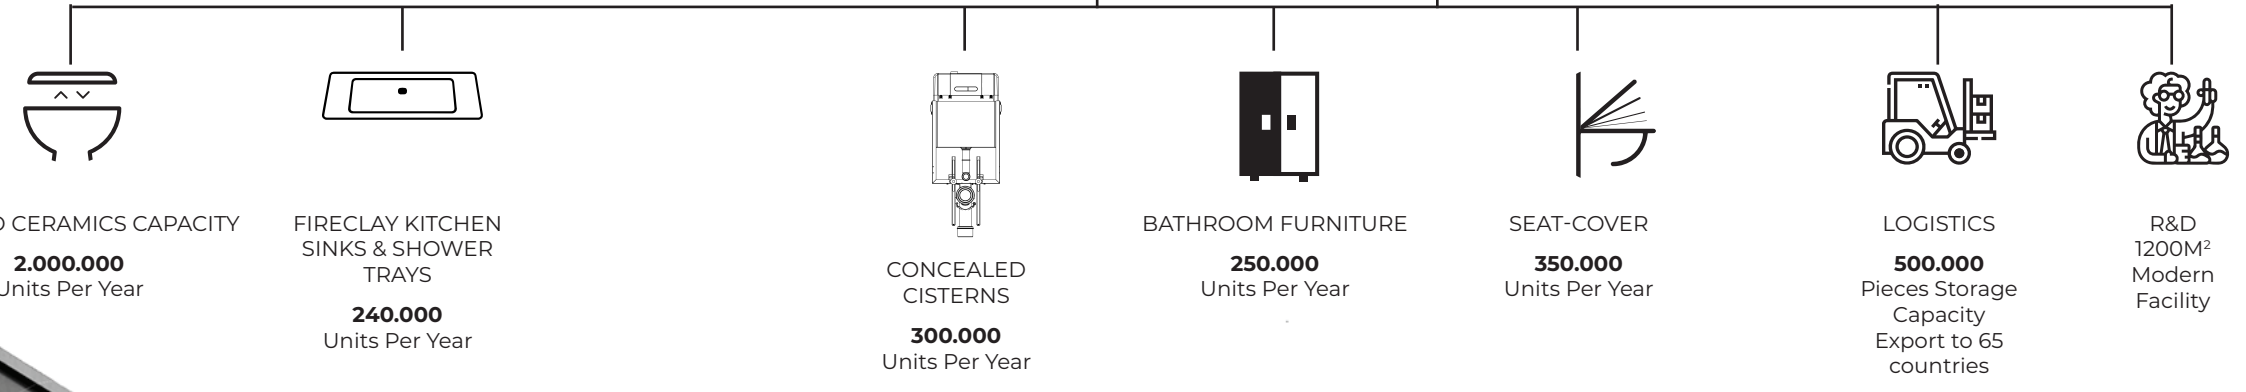

YaTasarım

It continues to develop product designs in different fields, especially bathroom products.

ISVEA SUPERIOR INNOVATION

A revolutionary innovation

ISVEA x tech @2023 Waterfall washing technology offers an impressive cleaning experience similar to "waterfall" through flow of water in a special form.

In Waterfall Flush Technology, which allows water to pour slowly from a larger area, water scans the walls of the toilet in a circular motion using a special design and flow control, leaving no area unreached. Owing to its special flow control, it offers a quieter and more comfortable bathroom experience.

Waterfall

Tornado

RimLess

RimLess

CleaRim Plus

Ultimate Flush

ISVEA COMPANY PROFILE

PRODUCTION FACILITY

Outdoor area **200.000 m²**
Indoor area **100.000 m²**

ISVEA
**CONCEALED CISTERNS
 PRODUCTION CAPACITY**

CONCEALED CISTERNS
PRODUCTION CAPACITY

300.000 Units Per Year

**10 Years
 Guarantee**

Silent
 Running