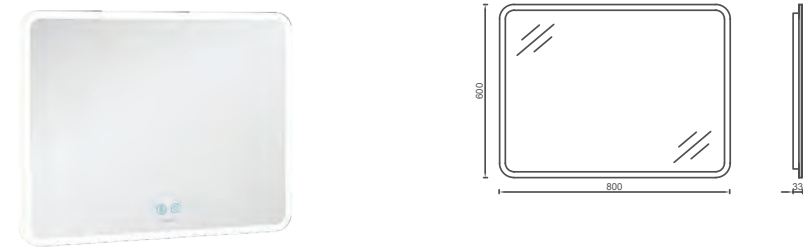

INFINITY ART. Multicolor LED Mirror, 80 cm

1. **Features**
   800 x 34 x 600 mm
   · LED Mirror
   · 3000 Kelvin & 6500 Kelvin Multicolor
   · Touch On / Off
   · Antifog
   · Multicolor LED Mirror

29AR17715801	Plexy LED Mirror