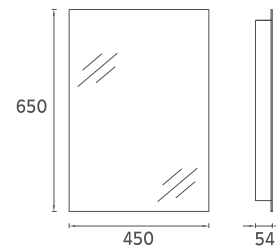

25OR40010651 **60 cm Mirror**

M1 Mirror, 60cm

Features
600 x 54 x 650 mm
· Lam on Profile

24OR40000651 **60 cm Mirror**

MIRRORS

M1 Mirror, 45 cm

- Features**
450 x 54 x 650 mm
· Lam on Profile

24OR4000045I **45 cm Mirror**