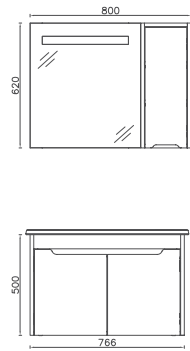

PANTEON

PANTEON Washbasin Unit, 80 cm

Features
766 x 445 x 500 mm
· Door Soft Close
· MDF Lam
Mirror LED
550 x 22 x 650 mm

Washbasin Included

- 24PNS491080I Washbasin Cabinet, Retro Silver
- 24PNS492080I Washbasin Cabinet, Retro Bronze
- 24PN2491065I 55 cm LED Mirror, Retro Silver
- 24PN2491065I 55 cm LED Mirror, Retro Bronze

! Compatible Washbasin:
10LE50081