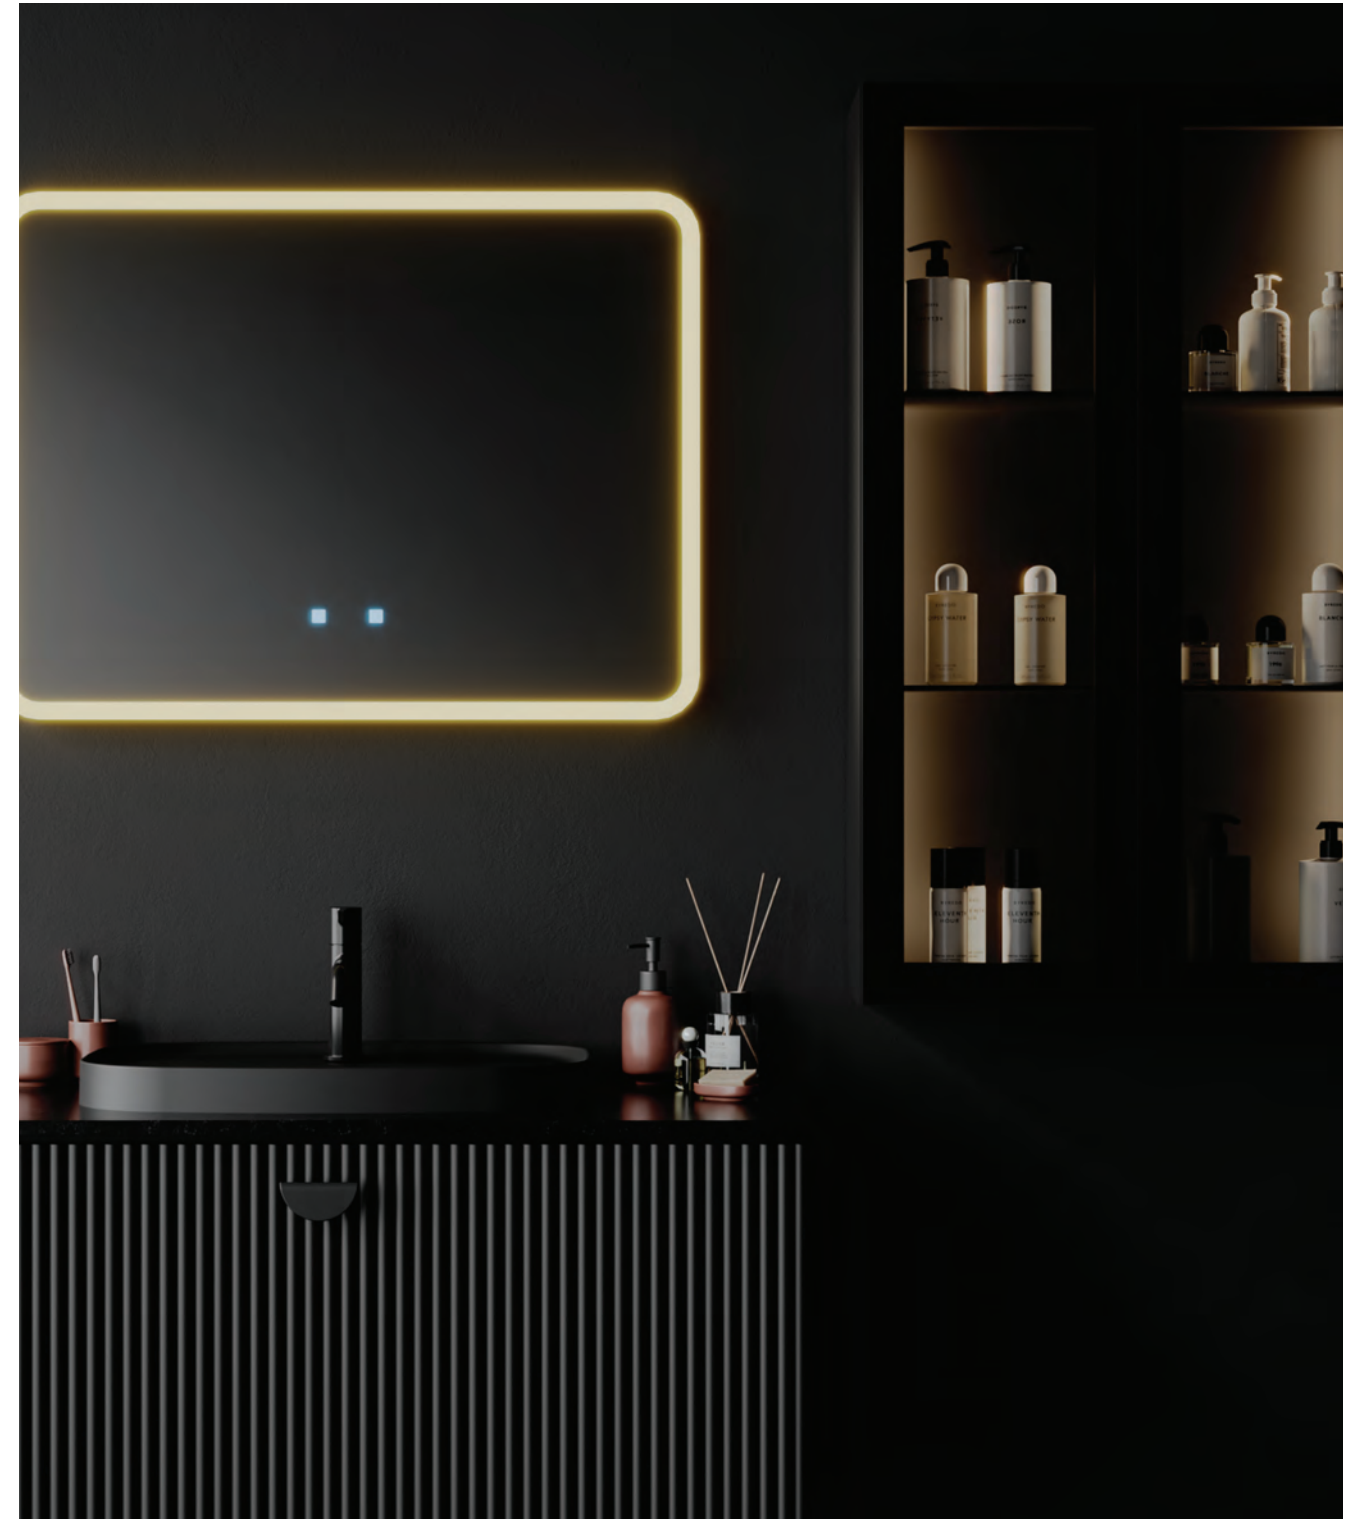

Artisan Edition INFINITY ART.

“Artisan” is a design approach wherein intellectual craftsmanship, hand workmanship and material quality remain in the forefront, which has a prominent place in Italian tradition of design.

Artisan design is based on the idea that products should not only be functional but also should be appealing from aesthetic perspective. Such approach is transformation of items brought together as a result of refined decisions, in respect of design of products, selection of materials and product process, into iconic objects products.

Infinity Artisan, created by DesignHub x ISVEA, has been produced in compliance with such design understanding. It is a piece of bathroom furniture and an iconic product of design for unique bathrooms. Artisan, whose furniture design comes to life by skillfully selecting and combining carefully selected high-quality natural wood, technical metal accessories and glass materials, reflects a timeless aesthetic in which every detail is meticulously designed, whilst concurrently sharing the refined reflections of Italian design culture with its users in every detail.

“

Refined reflection of timeless aesthetics.