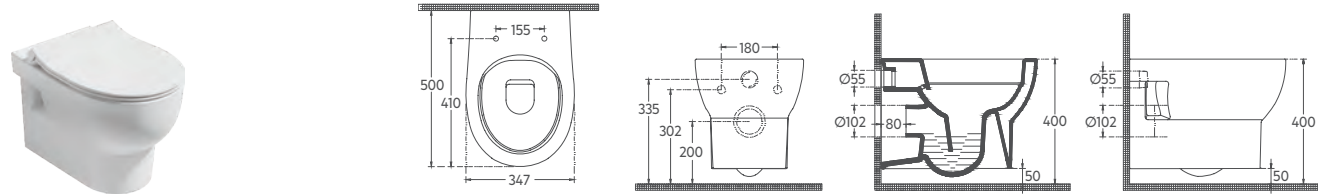

ABSOLUTE RimLess Wall Hung WC

10AB02002	RimLess Wall Hung WC
40R802001	R80 WC Seat

1. **Features**
2. 61 cm Compacto
   - Mounting Kit Included
   - S-Trap Outlet Bend is Included
   - WC Seat (Soft-Close, Quick Release, Slim) Must Be Ordered Separately
   - Flushing Mechanism included