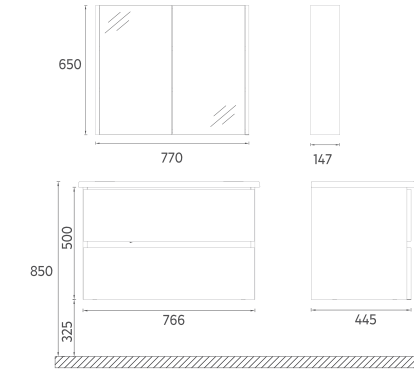

TRIO+ Washbasin Unit, 80 cm

Features
766 x 445 x 500 mm
· MDF Lam
· Double Drawer, Soft-Close

Washbasin Included

24TPS7650801 Washbasin Cabinet, Latin Marble
24TR25650801 80 cm Cabinet Mirror, Latin Marble

! Compatible Washbasin:
10LE50081