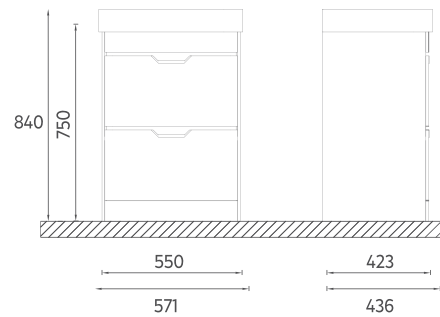

FONTE

FONTE Washbasin Unit, 57 cm

1. **Features**
   550 x 423 x 750 mm
   · Glossy Lacquer Body
   · Lacquer Double Drawer
   · Soft Close
   · Metal Sided Full-Extension Drawer

Washbasin Included

21NGS311060E	Washbasin Cabinet, Red
21USS0404571	Washbasin Cabinet, Black
21USS0700571	Washbasin Cabinet, Anthracite
21USS0400571	Washbasin Cabinet, Light Grey
21USS0010571	Washbasin Cabinet, White

Compatible Washbasin:
10SQ50057