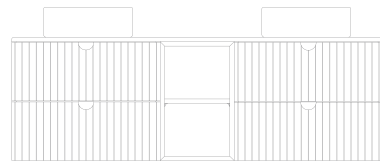

INFINITY

COUNTERTOP WASHBASIN UNIT