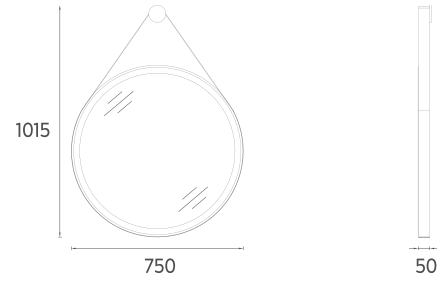

MIRRORS

MARINO Front Touch Mirror, 75 cm

1. **Features**
   1015 x 50 x 750 mm
   · 4000 Kelvin Daylight LED
   · Anti-Fog
   · Touch On / Off
   · Leather Belt

1. 21SQ40070761 ø 75 cm Mirror, LED, Black
   21SQ40090761 ø 75 cm Mirror, LED, White