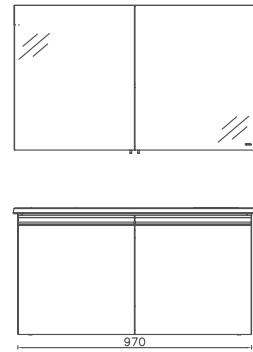

TREVI

TREVI Washbasin Unit, 100 cm

Features
970 x 445 x 500 mm
· Door Soft Close
· MDF Lam
Mirror
950 x 154 x 650 mm

Washbasin Included

22TVS012100I	Washbasin Cabinet, Matte White
22TVS022100I	Washbasin Cabinet, Ash Grey
22TV2012100I	100 cm Cabinet Mirror, Matte White
22TV2022100I	100 cm Cabinet Mirror, Ash Grey

Compatible Washbasin:
10LE50101