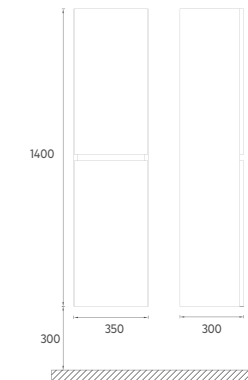

TRIO Tall Cabinet, 35 cm

Features
350 x 1400 x 300 mm
· MDF Lam
· Door Soft Close

24TR3088035I	35 cm Tall Cabinet, Detroit Right
24TR3098035I	35 cm Tall Cabinet, Retro Bronze Right
24TR3076035I	35 cm Tall Cabinet, Retro Silver Right
24TR3065035I	35 cm Tall Cabinet, Retro Bronze Right
24TR3088035I	35 cm Tall Cabinet, Detroit Left
24TR3098036I	35 cm Tall Cabinet, Retro Silver Left
24TR3076036I	35 cm Tall Cabinet, Bronze Left
24TR3065036I	35 cm Tall Cabinet, Latin Marble Left