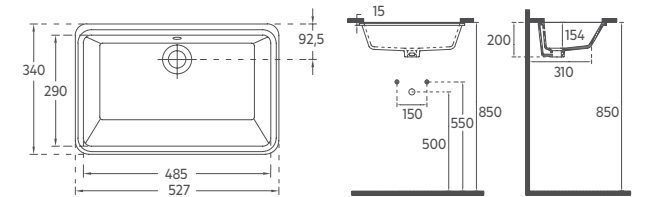

SOLUZIONE Undercounter Washbasin, 53 cm

10SZ77053 Undercounter Washbasin

1. **Features**
2. 527 x 340 mm
   - Without Tap Hole
   - With Tap Hole
   - Mounting Kit Not Included
   - Suitable for Furniture Use