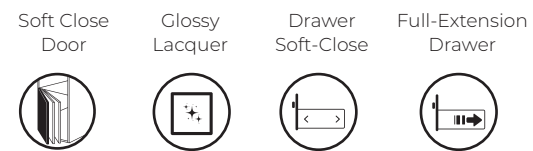

ISVEA ICON SET

FURNITURE COLORS

WASHBASIN COLORS