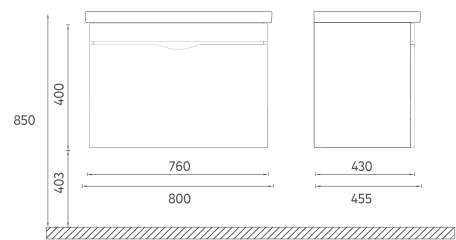

NEO Washbasin Unit, 80 cm

1. **Features**
   760 x 400 x 430 mm
   · Glossy Lacquer Body
   · Single Drawer Soft-Close
   · Metal Sided Full-Extension Drawer

Washbasin Included

- 21NGS319080E Washbasin Cabinet, Grey
- 21NGS301080E Washbasin Cabinet, White

Compatible Washbasin:
10PS50080