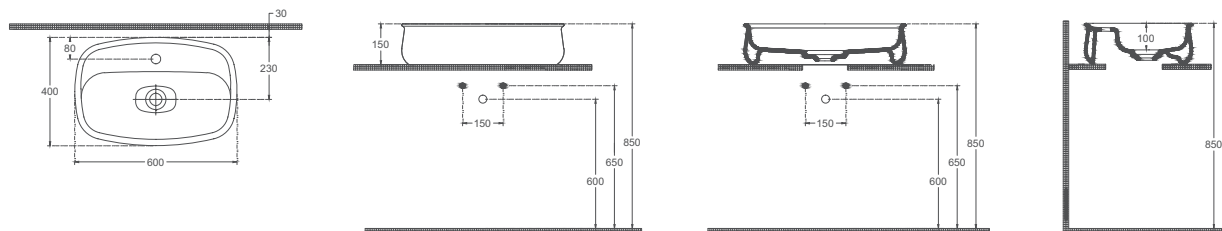

Features / Technical Drawing

- 600 x 400 mm**
- With Tap Hole
- Suitable for Furniture & Use
- Pop-up Included

Features / Technical Drawing

- 470 x 400 mm**
- With Tap Hole
- Suitable for Furniture & Use
- Pop-up Included