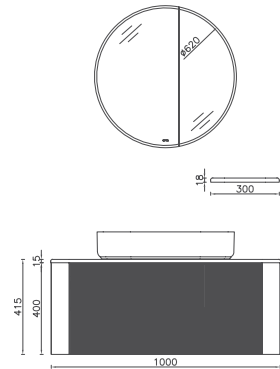

MIRROR COLORS

COUNTER COLORS

SOGNO

SOGNO Washbasin Unit, 100 cm

- Features**
1000 x 500 x 415 mm
 · Push / Open
 · Drawer Anti-Slip Matt
 · Drawer Soft-Close
 · Veneer /Walnut Varnish
 * **Striped Glass Front Panel**
 * **Black Quartz Counter**