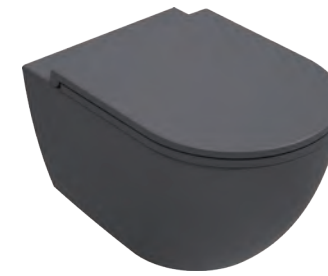

10VA02002-2C Anthracite

VEA Rondo Rimless Wall Hung WC

40KF0522I-S
F50 WC Seat, Anthracite