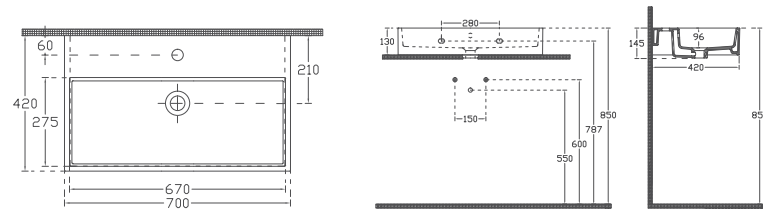

PURITA Countertop Washbasin, 70 cm

10PL50070 Countertop Washbasin

Features

700 x 420 mm

- With Tap Hole
- With Overflow Hole
- Suitable for Furniture & Wall Use
- Mounting Kit Not Included