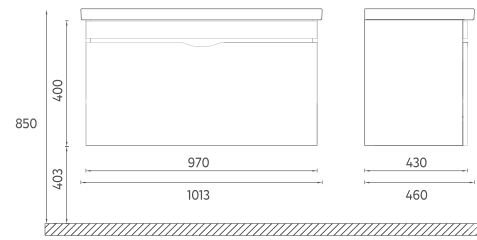

NEO

NEO Washbasin Unit, 100 cm

1. **Features**
   970 x 400 x 430 mm
   · Glossy Lacquer Body
   · Single Drawer Soft-Close
   · Metal Sided Full-Extension Drawer

Washbasin Included

- 21NGS319100E Washbasin Cabinet, Grey
- 21NGS301100E Washbasin Cabinet, White

Compatible Washbasin:
10PS50100