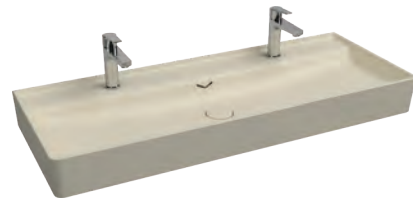

10VAS5131I

VEA Countertop Washbasin
121 cm, Ivory