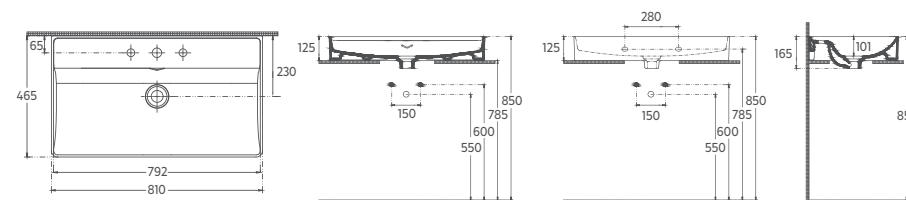

COLORISVEA / VEA

VEA Countertop Washbasin
101 cm, Matte White

VEA Countertop Washbasin
101 cm, Ivory

VEA Countertop Washbasin
101 cm, Stone Gray

VEA Countertop Washbasin
101 cm, Anthracite

VEA Countertop Washbasin
101 cm, Black

Features / Technical Drawing

1010 x 465 mm

- With Tap Hole
- V Shaped Overflow Hole
- Suitable for Furniture & Wall Use
- Pop-up Included

Matte White Ivory Stone Gray Anthracite Black

NEW

Artisan Edition

VEA Countertop Washbasin
81 cm, Matte White

VEA Countertop Washbasin
81 cm, Ivory

VEA Countertop Washbasin
81 cm, Stone Gray

VEA Countertop Washbasin
81 cm, Anthracite

VEA Countertop Washbasin
81 cm, Black

Features / Technical Drawing

810 x 465 mm

- With Tap Hole
- V Shaped Overflow Hole
- Suitable for Furniture & Wall Use
- Pop-up Included

Matte White Ivory Stone Gray Anthracite Black