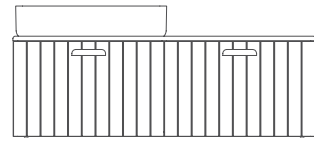

RINATO

COUNTERTOP WASHBASIN UNIT