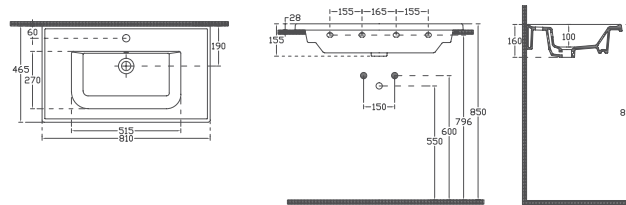

SISTEMA^L

SISTEMA^L Washbasin, 101 cm

10LE50101

Washbasin

Features

1010 x 465 mm

- With Tap Hole
- With Overflow Hole
- Mounting Kit Not Included
- Suitable for Furniture & Wall Use

Sistema^L Washbasin, 81 cm