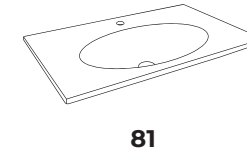

101
1010 x 505 mm