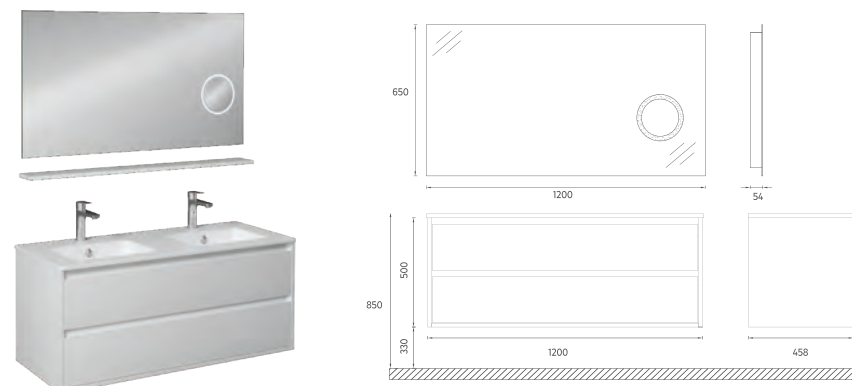

PRO Double Bowl Washbasin Cabinet, 120 cm

1. **Features**
   1200 x 500 x 458 mm
   · Glossy Lacquer Body
   · Lacquer Double Drawer
   · LED Mirror
   · Soft Close Drawer
   · Metal Sided Full-Extension Drawer

Washbasin Included

Compatible Washbasin:
10SL50121

21MGS001120I	120 cm Washbasin Cabinet, White
21MGS070120I	120 cm Washbasin Cabinet, Light Grey
21MGS708121I	120 cm Washbasin Cabinet, Sand Beige
21MGS019120I	120 cm Washbasin Cabinet, Anthracite
21MG9001120I	120 cm Shelf, White
21MG9070120I	120 cm Shelf, Light Grey
21MG9008120I	120 cm Shelf, Sand Beige
21MG9019120I	120 cm Shelf, Anthracite
29OR4000120I	120 cm Magnifying Mirror with LED