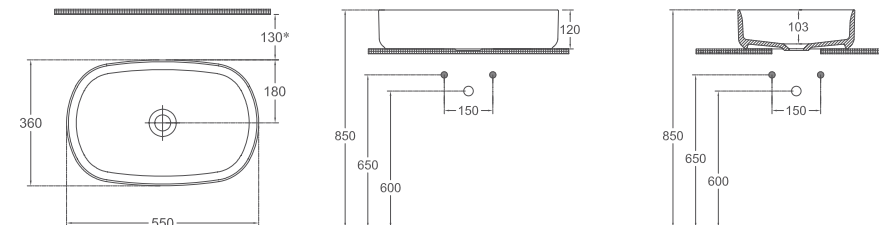

Matte White Ivory Salmon Mint

Features / Technical Drawing

550 x 360 x 120 mm

- Without Tap Hole
- Without Overflow Hole
- Sharp&Slim

Matte White Ivory Salmon Mint

COLORISVEA
MARMO

NEW

“