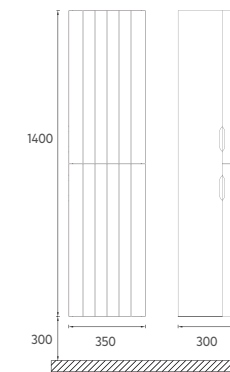

VEA Tall Cabinet, 35 cm

Features
350 x 300 x 1400 mm
· Door Soft Close
· Smoked Glass Shelf
· Compression Glass Shelf Support
· Hidden Adjustable Metal Hanger
· Matte Lacquer

- 21MN1011135I 35 cm Tall Cabinet Right, Stone Gray
- 21MN1011137I 35 cm Tall Cabinet Right, Dark Beige
- 21MN1011136I 35 cm Tall Cabinet Right, Rosa
- 21MN1011235I 35 cm Tall Cabinet Left, Stone Gray
- 21MN1011237I 35 cm Tall Cabinet Left, Dark Beige
- 21MN1011236I 35 cm Tall Cabinet Left, Rosa