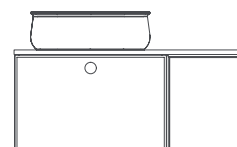

90

900 x 500 x 400 mm