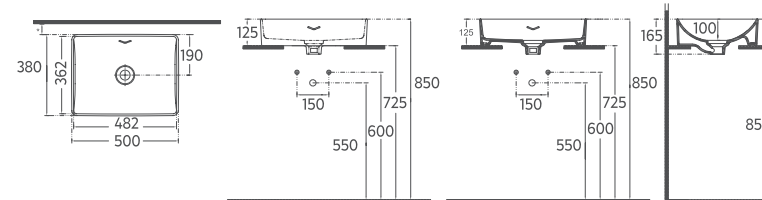

VEA Countertop Washbasin
50 cm, Stone Gray

10VAS6052I

VEA Countertop Washbasin
50 cm, Anthracite

10VAS6054I

VEA Countertop Washbasin
50 cm, Black

Features / Technical Drawing

500 x 380 mm

- Without Tap Hole
- V Shaped Overflow Hole
- Suitable for Furniture Use
- Pop-up Included