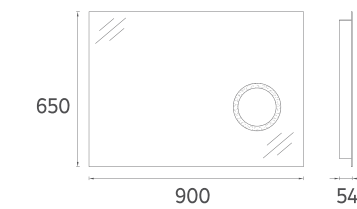

M8 Magnifying Mirror with LED, 90 cm

1. **Features**
   900 x 54 x 650 mm
   · 4000 Kelvin Daylight
   · Touch On/Off
   · LED Mirror Frame
   · Magnifying Mirror with LED Frame

29OR40000901 **90 cm Magnifying Mirror with LED**