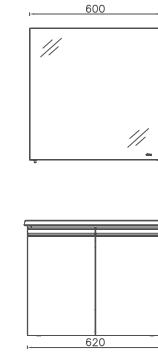

TREVI Washbasin Unit, 65 cm

Features
620 x 445 x 500 mm
· Door Soft Close
· MDF Lam
Mirror
600 x 154 x 650 mm

Washbasin Included

22TVS012065I	Washbasin Cabinet, Matte White
22TVS022065I	Washbasin Cabinet, Ash Grey
22TV2012065I	65 cm Cabinet Mirror, Matte White
22TV2022065I	65 cm Cabinet Mirror, Ash Grey

Compatible Washbasin:
10LE50065