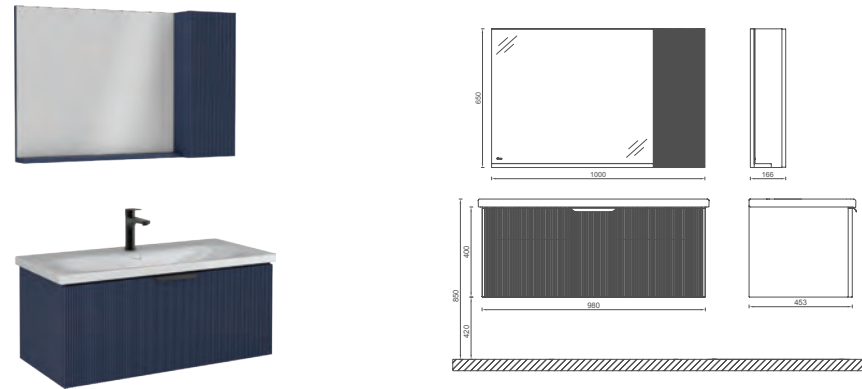

SIENA Washbasin Unit, 100 cm

1. **Features**
   1000 x 458 x 400 mm
   · Drawer Soft-Close
   · Thermoform

Washbasin Included

27SNS0071011	Washbasin Cabinet, Glossy Chrome, Brick Red
27SNS0081011	Washbasin Cabinet, Glossy Chrome Handle, Soft Green
27SNS0091011	Washbasin Cabinet, Glossy Chrome Handle, Dark Blue
27SN20901001	100 cm Cabinet Mirror, Dark Blue

Compatible Washbasin:
10SS50101