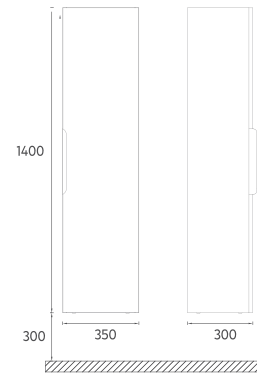

LIV Tall Cabinet, 35 cm

1. **Features**
   350 x 300 x 1400 mm
2. MDF Lam
   - Door Soft Close
   - Soft Touch Surface

24LV1211035I	35 cm Tall Cabinet, Light Beige Right
24LV1212035I	35 cm Tall Cabinet, Lava Right
24LVS311061I	35 cm Tall Cabinet, Light Beige Left
24LV1212036I	35 cm Tall Cabinet, Lava Left