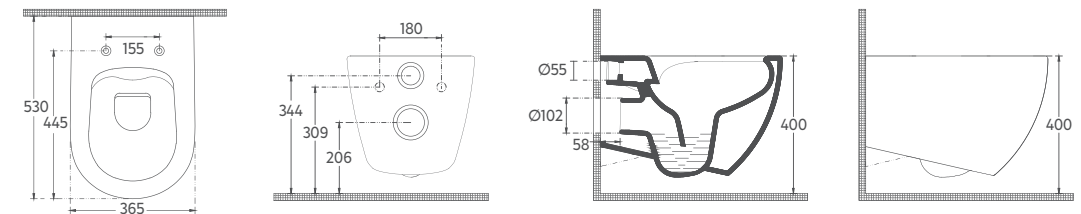

Technical Drawing