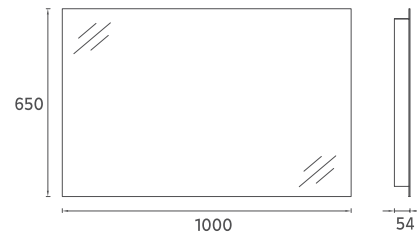

MIRRORS

M2 Mirror, 100 cm

Features
1000 x 54 x 650 mm
· Mirror on Profile

25OR40011001 **100 cm Mirror**