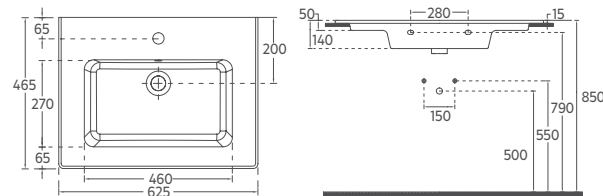

SISTEMA^T Flat Washbasin, 61 cm

10SL50061

Flat Washbasin

Features

625 x 465 mm

- With Tap Hole
- With Overflow Hole
- Mounting Kit Not Included
- Suitable for Furniture & Wall Use