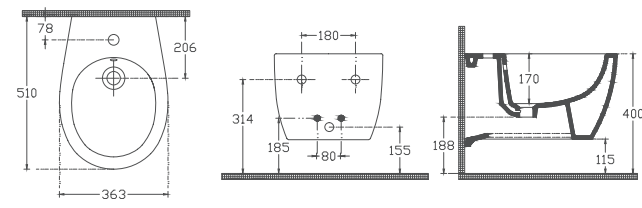

SENTIMENTI NEO Wall Hung Bidet

10AR41010 Wall Hung Bidet

1. **Features**
2. SmartFix Plus