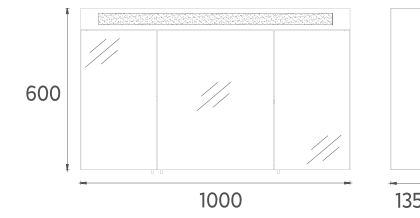

M9 Mirror Cabinet, Upper Cabinet with 3 Doors, 100 cm

1. **Features**
   1000 x 135 x 600 mm
   · Sandblasted
   · Socket Box
   · LED illuminated
   · 4000 Kelvin Daylight
   · Touch On/Off

1. 22OR26001001 **100 cm Mirror Cabinet, with LED, 3 Doors**