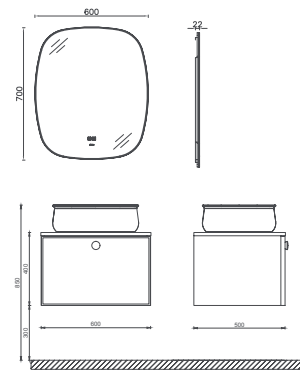

MONDO Washbasin Unit, 60 cm

1. **Features**
   600 x 500 x 400 mm
2. Drawer Anti-Slip Matt
   - Drawer Soft-Close
   - Matte Lacquer
   - Plywood / Natural Varnish

Washbasin Included

21MDS713060I	Washbasin Cabinet, Single Drawer, Gravel
21MDS813060I	Washbasin Cabinet, Single Drawer, Soft Blue
21FD4009070I	60 cm Amorphous, Plexy LED Mirror

Compatible Washbasin:
10FD65047