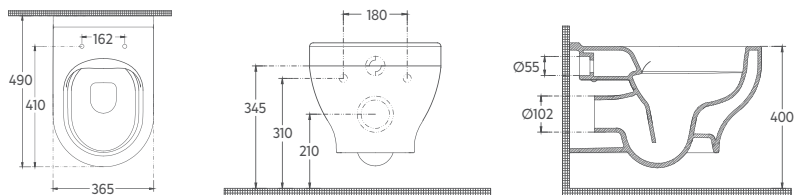

SOLUZIONE XI Compacto Rimless Wall Hung WC

10KF02004	Rimless Wall Hung WC
40KF02001-S	F50 WC Seat

1. **Features**
2. SmartFix Plus
   - Mounting Kit Included
   - Concealed Cistern Should Be Adjusted To 4L
   - WC Seat (Soft-Close, Quick Release, Slim) Must Be Ordered Separately
   - 49 cm Compacto

SOLUZIONE Urinal