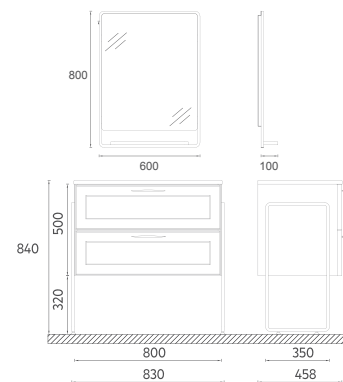

MODESTO Washbasin Unit, 80 cm

1. **Features**
   830 x 458 x 500 mm
2. Matte Lacquer
   - Drawer Soft-Close
   - Full-Extension Drawer
   - Metal Sided Full-Extension Drawer
   - 4000 Kelvin Daylight LED
   - Dimmer
   - Touch On / Off

Washbasin Included

Compatible Washbasin:
10SL51081-2C, 2N

21MDS824080I	Washbasin Cabinet Stone Gray, Profil Askılı, White Washbasin
21MDS824180I	Washbasin Cabinet Stone Gray, Profil Askılı, Anthracite Washbasin
21MDS344080I	Washbasin Cabinet Dark Beige, Profil Askılı, White Washbasin
21MDS344081I	Washbasin Cabinet Dark Beige, Profil Askılı, Black Washbasin
29MD4013080I	Profile Mirror with Shelves