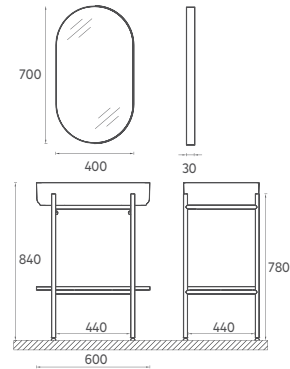

PUNO ART.

PUNO ART. Metal Profile Washbasin Unit, 60 cm

Features
600 x 440 x 840 mm
· Stainless Steel Profile
· Brushed Solid Brass
· Titanium Coating

Washbasin Included

29PNS008062I	Washbasin Cabinet, Bordo Washbasin
29PN4008040I	Mirror
21PN9004030I	30 cm Wall Shelf, Black

Compatible Washbasin:
10NF65060-2R