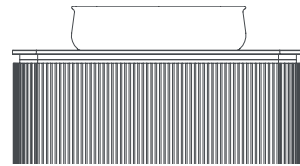

“ FLUIDO

Inspired by corded hand workmanship of Italian furniture craftsmanship, ISVEA's Artisan Collection Fludio Bathroom Furniture makes beauty of wood processed with art unfold.