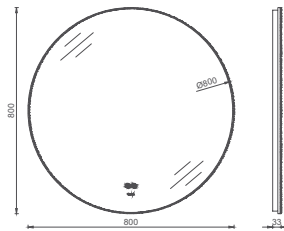

INFINITY RAGGIO Multicolor Mirror, Ø 75 cm

1. **Features**
   750 x 34 x 750 mm
   · LED Mirror
   · 3000 Kelvin & 6500 Kelvin Multicolor
   · Touch On / Off
   · Anti-Fog

29RG1126075I **Ø 75 LED Mirror Multicolor Featured**