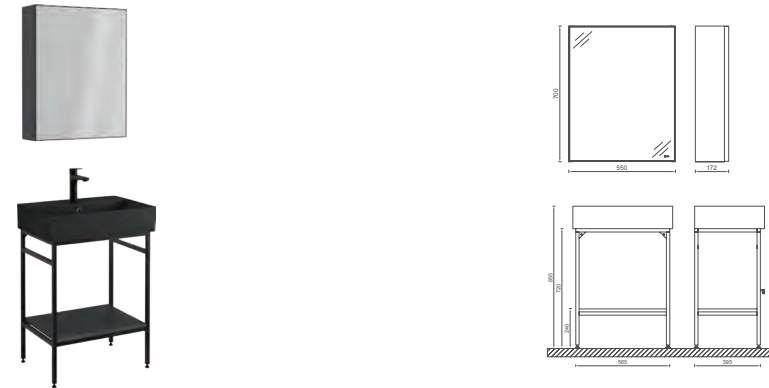

FERMO Washbasin Unit, 60 cm

Features
600 x 440 x 850 mm
· Body metal
· Self MDF Lam
· Mirror Door Soft Close

Washbasin Included

- 29FRS019060I Washbasin Cabinet Anthracite, With Shelf, White Washbasin
- 29FRS019061I Washbasin Cabinet Anthracite, With Shelf, Black Washbasin
- 24FR2009055I 55 cm Cabinet Mirror Right, Anthracite
- 24FR2019055I 55 cm Cabinet Mirror Left, Anthracite

! Compatible Washbasin:
10SF50060SV-2N