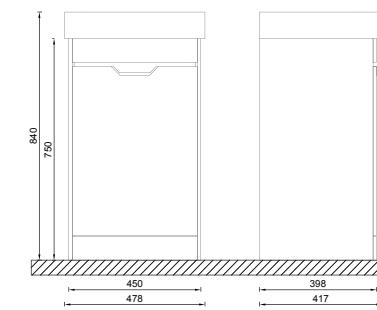

FONTE Washbasin Unit, 48 cm

1. **Features**
   450 x 400 x 398 mm
   · Glossy Lacquer Body
   · Lacquer Door
   · Soft Close

Washbasin Included

21USS005048I	Washbasin Cabinet, Red
21USS014048I	Washbasin Cabinet, Black
21USS004048I	Washbasin Cabinet, Anthracite
21USS004049I	Washbasin Cabinet, Light Grey
21USS001049I	Washbasin Cabinet, White

Compatible Washbasin:
10SQ50048