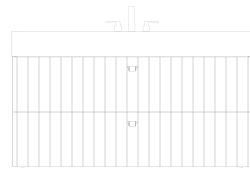

COUNTERTOP WASHBASIN UNIT