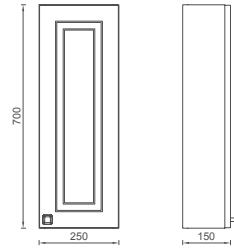

VALENTIA

VALENTIA Upper Cabinet, 25 cm

Features
250 x 150 x 700 mm
· Door Soft Close
· Thermoform

- 27VL30700251 25 cm Upper Cabinet Right, Grey
- 27VL30800251 25 cm Upper Cabinet Right, Light Brown
- 27VL30700261 25 cm Upper Cabinet Left, Grey
- 27VL30800261 25 cm Upper Cabinet Left, Light Brown