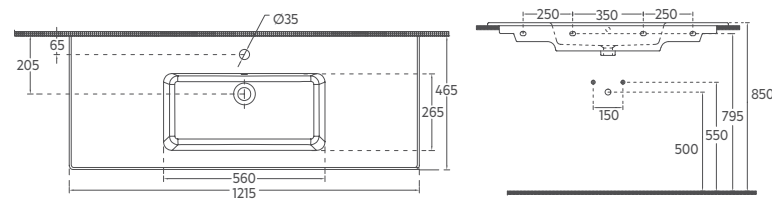

SISTEMA^T Flat Washbasin, 121 cm

10SL51121

Flat Washbasin

Features

1215 x 465 mm

- With Tap Hole
- With Overflow Hole
- Mounting Kit Not Included
- Suitable for Furniture & Wall Use