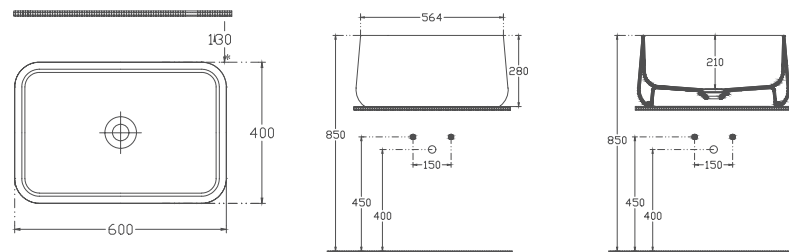

Features / Technical Drawing

- 600 x 400 mm**
- Without Tap Hole
- Without Overflow Hole
- Suitable for Furniture Use

Features / Technical Drawing

- Ø 420 mm**
- Without Tap Hole
- Without Overflow Hole
- Suitable for Furniture Use