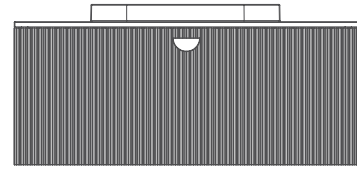

INFINITY ART.

WASHBASIN UNIT