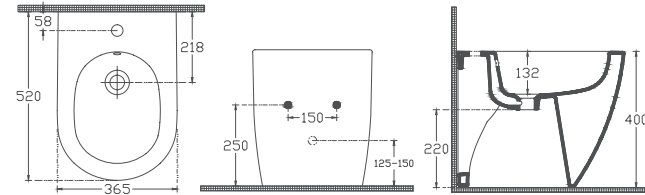

INFINITY Floor Standing Bidet

10NF42001 Floor Standing Bidet