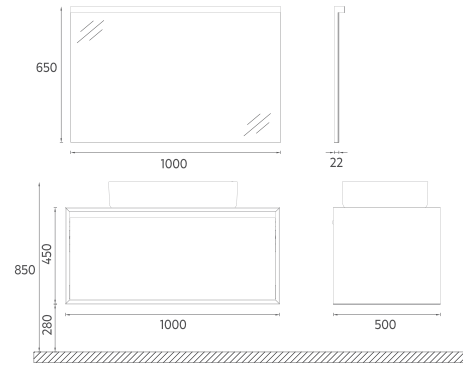

LUCA Washbasin Unit, 100 cm

1. **Features**
   1000 x 500 x 450 mm
   · Matte Lacquer Body
   · Drawer MDF Lam
   · Soft Close Drawer
   · Drawer Full-Extension

Washbasin Included

- 21LCS305101 Washbasin Cabinet, Black Lacquer-Detroit
- 29LC4001001 LED Mirror
- 21LCS306101 Washbasin Cabinet, White Lacquer-Detroit
- 29LC4001001 LED Mirror

Compatible Washbasin:
10NF65060