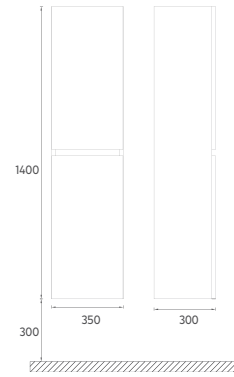

TRIO+

TRIO+ Tall Cabinet, 35 cm

Features
350 x 1400 x 300 mm
· MDF Lam
· Door Soft Close

24TR30990351	35 cm Tall Cabinet, Latin Marble Right
24TR30980351	35 cm Tall Cabinet, Retro Bronze Right
24TR30760351	35 cm Tall Cabinet, Retro Silver Right
24TR30650351	35 cm Tall Cabinet, Detroit Right
24TR31990351	35 cm Tall Cabinet, Latin Marble Left
24TR30980361	35 cm Tall Cabinet, Retro Bronze Left
24TR30760361	35 cm Tall Cabinet, Retro Silver Left
24TR30650361	35 cm Tall Cabinet, Detroit Left