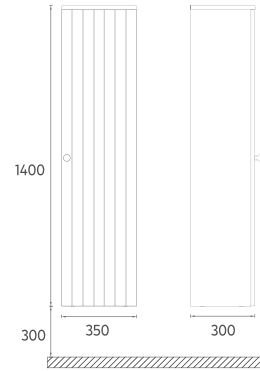

RINATO

RINATO Tall Cabinet, 35 cm

1. **Features**
   350 x 300 x 1400 mm
2. Lacquered Body
   - Soft Close Door
   - Smoked Glass Shelf
   - Compression Glass Shelf Support
   - Hidden Adjustable Metal Hanger

21RN3113035I	35 cm Tall Cabinet, Pastel Green Right
21RN3213035I	35 cm Tall Cabinet, Pastel Green Left
21RN3112035I	35 cm Tall Cabinet, Cream Right
21RN3212035I	35 cm Tall Cabinet, Cream Left
21RN3114035I	35 cm Tall Cabinet, Stone Gray Right
21RN3114036I	35 cm Tall Cabinet, Stone Gray Left