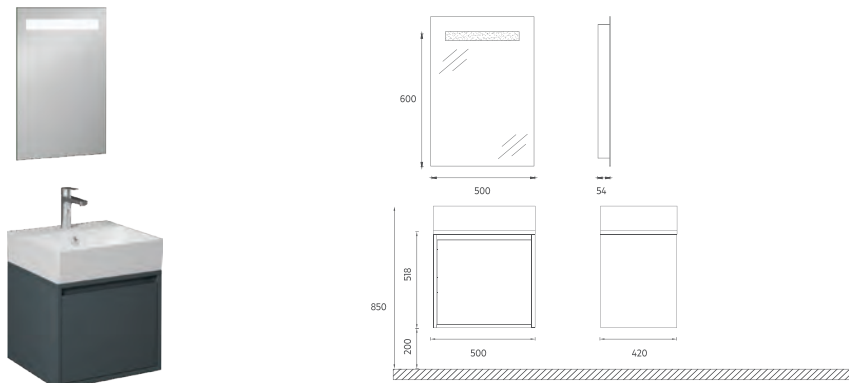

PRO Washbasin Unit, 50 cm

1. **Features**
   500 x 418 x 420 mm
2. Glossy Lacquer Body
   - Lacquer Single Drawer
   - Magnifying Mirror with LED
   - Soft Close Drawer
   - Metal Sided Full-Extension Drawer

Washbasin Included

Compatible Washbasin:
10SF50051

21SFS201050I	50 cm Washbasin Cabinet, White
21SFS214050I	50 cm Washbasin Cabinet, Light Grey
21SFS308050I	50 cm Washbasin Cabinet, Sand Beige
21SFS204050I	50 cm Washbasin Cabinet, Anthracite
25OR4003045I	45 cm Sandblasted Mirror with LED