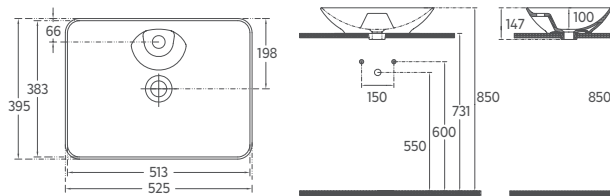

SISTEMA^Y Countertop Washbasin, 52 cm

10SY50052 Countertop Washbasin

1. **Features**
2. 525 x 395 mm
   - With Tap Hole
   - Without Overflow Hole
   - Suitable for Furniture Use
   - Sharp&Slim