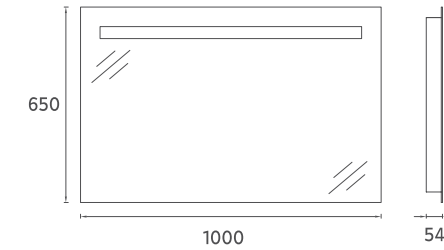

M5 Profile Framed Mirror, 100 cm

Features
1000 x 54 x 650 mm
 · 4000 Kelvin Daylight
 · Touch On/Off
 · LED Mirror Frame
 · Sandblasted
 · Antifog

25OR40121001 **100 cm Profile Framed Mirror**

M5 Profile Framed Mirror, 80 cm