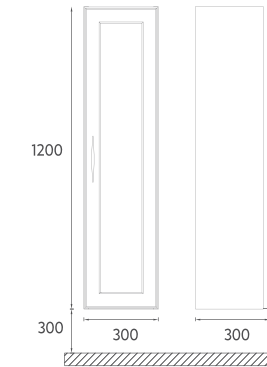

MODESTO Tall Cabinet, 30 cm

1. **Features**
   300 x 300 x 1200 mm
2. Soft Close Door
   - Glass Shelf
   - Compression Glass Shelf Support
   - Hidden Adjustable Metal Hanger

21MD3135035I	Tall Cabinet Right, Dark Beige
21MD1724035I	Tall Cabinet Right, Stone Gray
21MD3135036I	Tall Cabinet Left, Dark Beige
21MD1724036I	Tall Cabinet Left, Stone Gray