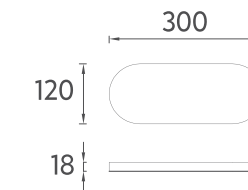

PUNO ART. Wall Shelf, 30 cm

Features
300 x 18 x 120 mm
· Lacquer Shelf

21PN9004030I	30 cm Wall Shelf, Black
21PN9001030I	30 cm Wall Shelf, White