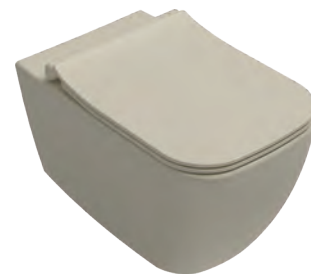

10VA02001-2K Ivory

VEA Cubo Rimless Wall Hung WC

40Z80532I-S
Z80 WC Seat, Ivory