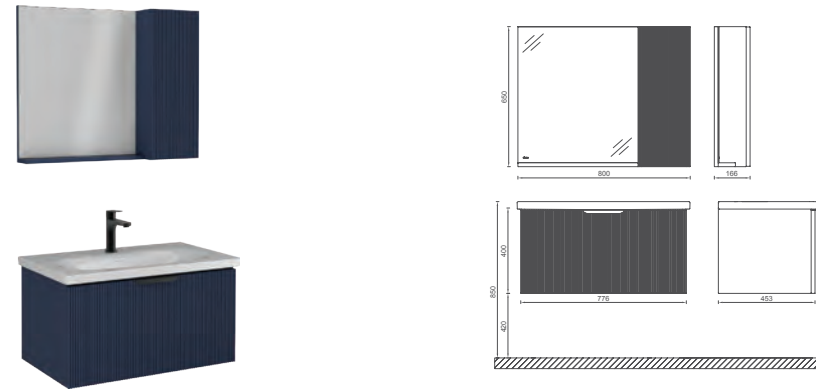

SIENA Washbasin Unit, 80 cm

1. **Features**
   800 x 458 x 400 mm
   · Drawer Soft-Close
   · Door Soft Close
   · Thermoform

Washbasin Included

27SNS0070811	Washbasin Cabinet, Glossy Chrome Handle, Brick Red
27SNS0080811	Washbasin Cabinet, Glossy Chrome Handle, Soft Green
27SNS0090811	Washbasin Cabinet, Glossy Chrome Handle, Dark Blue
27SN20900801	80 cm Cabinet Mirror, Dark Blue

Compatible Washbasin:
10SS50081