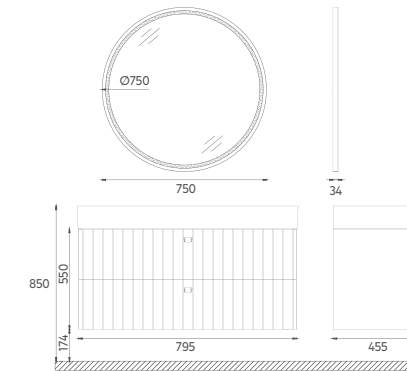

VEA Washbasin Unit, 80 cm

1. **Features**
   795 x 455 x 550 mm
   · Drawer Anti-Slip Matt
   · Drawer Soft-Close
   · Fine Metal LED Runner
   · Drawer Divider
   · Concealed Siphon
   · Matte Lacquer

Washbasin Included

21MNS0111801	Washbasin Cabinet, Stone Gray
21MNS0111811	Washbasin Cabinet, Dark Beige
21MNS0111821	Washbasin Cabinet, Rosa
21MN10121771	75 cm LED Mirror, Dark Beige
21MN10111311	30 cm Wall Shelf, Dark Beige
21MN10112311	30 cm Towel Shelf, Dark Beige

Compatible Washbasin:
10VA50081