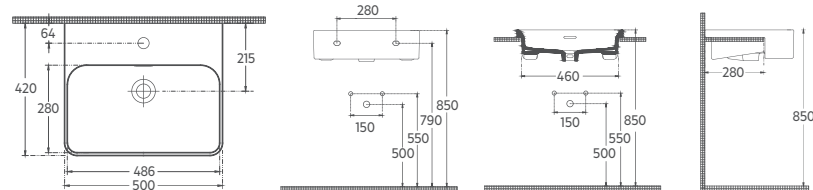

INFINITY Semi-Recessed Countertop Washbasin, 50 cm

10NF52050 Semi-Recessed Countertop Washbasin

1. **Features**
2. 500 x 420 mm
   - With Tap Hole
   - With Overflow Hole
   - Sharp&Slim
   - Suitable With Furniture