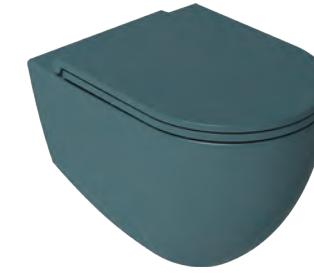

10NF02001-2P Petrol Green
INFINITY CleaRim Plus Wall Hung WC

40KF0545I-S
F50 WC Seat, Petrol Green