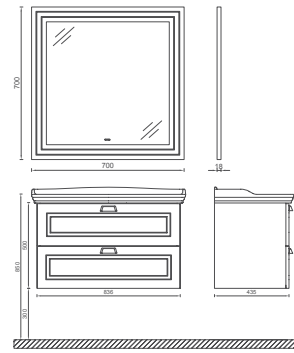

VALENTIA

VALENTIA Washbasin Unit, 90 cm

Features
850 x 470 x 500 mm
· Drawer Soft-Close
· Thermoform