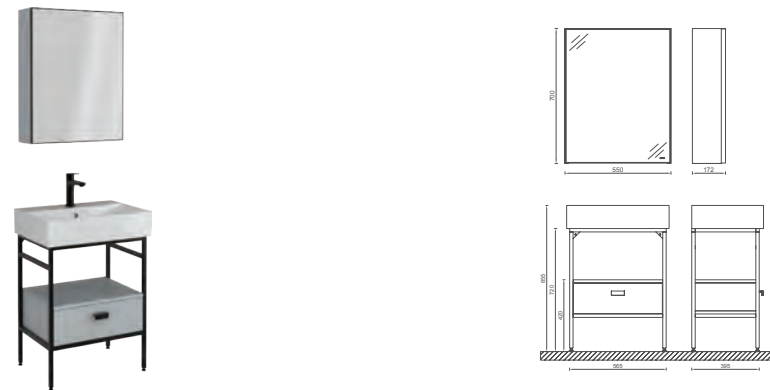

FERMO Washbasin Unit, 60 cm

1. **Features**
   600 x 420 x 850 mm
   · Body Metal
   · Drawer MDF Lam
   · Drawer Soft-Close
   · Mirror Door Soft Close

Washbasin Included

- 29FRS008060I Washbasin Cabinet Grey, Single Drawer, White Washbasin
- 29FRS008061I Washbasin Cabinet Grey, Single Drawer, Black Washbasin
- 24FR2008055I 55 cm Cabinet Mirror Right, Grey
- 24FR2018055I 55 cm Cabinet Mirror Left, Grey

Compatible Washbasin:
10SF50060SV