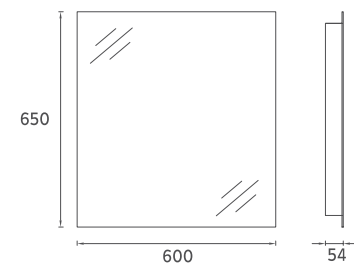

M2 Mirror, 60cm

Features
600 x 54 x 650 mm
· Mirror on Profile

25OR40010651 **60 cm Mirror**