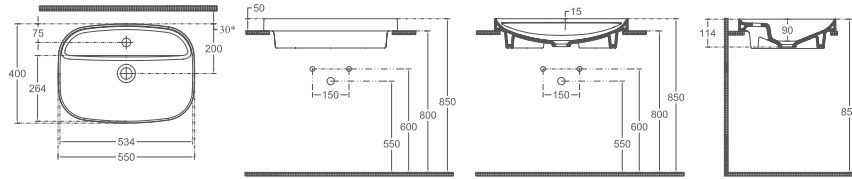

INFINITY

DESIGNED BY W.A.U

INFINITY Inset Washbasin, 55 cm