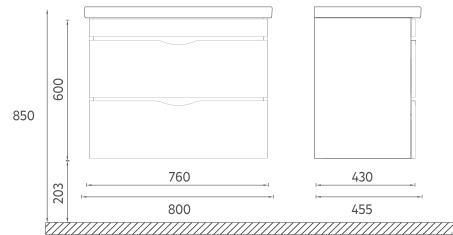

NEO Washbasin Unit, 80 cm

1. **Features**
   760 x 600 x 430 mm
   · Glossy Lacquer Body
   · Double Drawer Soft-Close
   · Metal Sided Full-Extension Drawer

Washbasin Included

- 21NGS329080E Washbasin Cabinet, Grey
- 21NGS311080E Washbasin Cabinet, White

! Compatible Washbasin:
10PS50080