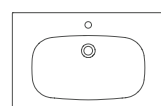

81
810 x 505 mm