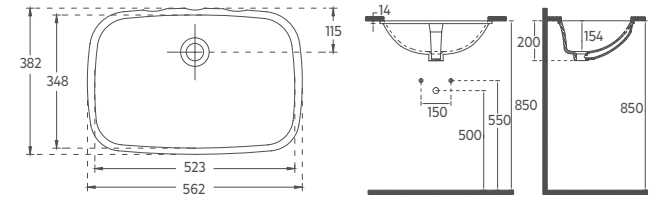

SOLUZIONE Undercounter Washbasin, 56 cm

10SZ77056 Undercounter Washbasin

1. **Features**
2. 562 x 382 mm
   - Without Tap Hole
   - With Tap Hole
   - Mounting Kit Not Included
   - Suitable for Furniture Use