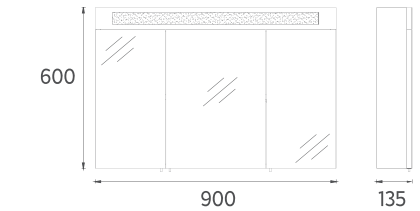

M9 Mirror Cabinet, Upper Cabinet with 3 Doors, 90 cm

1. **Features**
   900 x 135 x 600 mm
   · Sandblasted
   · Socket Box
   · LED illuminated
   · 4000 Kelvin Daylight
   · Touch On/Off

1. 22OR26000901 **90 cm Mirror Cabinet, with LED, 3 Doors**