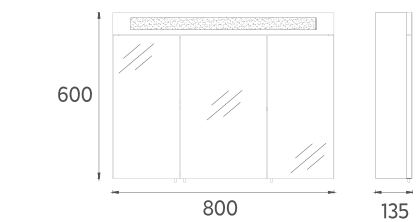

M9 Mirror Cabinet, Upper Cabinet with 3 Doors, 80 cm

1. **Features**
   800 x 135 x 600 mm
   · Sandblasted
   · Socket Box
   · LED illuminated
   · 4000 Kelvin Daylight
   · Touch On/Off

1. 22OR26000801 **80 cm Mirror Cabinet, with LED, 3 Doors**