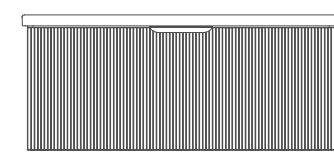

SIENA

WASHBASIN UNIT

100

1000 x 458 x 400 mm