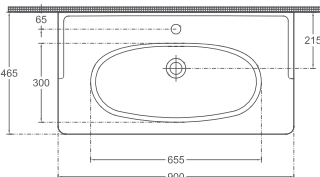

STELLA Washbasin, 90 cm

10ST50090

STELLA Washbasin

Features

- 900 x 465 mm**
- With Tap Hole
- With Overflow Hole
- Mounting Kit Not Included
- Suitable for Furniture & Wall Use

SISTEMAT^T COLLECTION

SISTEMAT series, which has a minimalist look with its thinness, has an aesthetic and modern design.