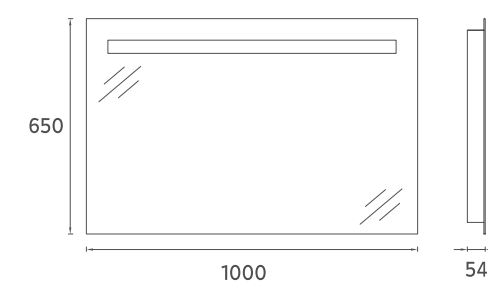

M4 Profile Framed Mirror, 100 cm

Features
1000 x 54 x 650 mm
4000 Kelvin Daylight
· Touch On/Off
· LED Mirror Frame
· Sandblasted

25OR40031001 **100 cm Profile Framed Mirror**