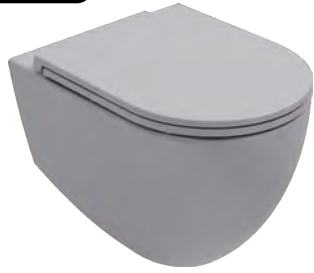

10NF02001-2S Salmon
INFINITY CleaRim Plus Wall Hung WC

40KF0541I-S
F50 WC Seat, Salmon

10NF02001-2T Mint
INFINITY CleaRim Plus Wall Hung WC

40KF0542I-S
F50 WC Seat, Mint

NEW COLOR

10NF02001-2V Stone Gray
INFINITY CleaRim Plus Wall Hung WC