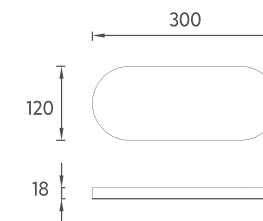

RINATO Shelf, 30 cm

1. **Features**
   300 x 18 x 120 mm
2. Lacquer Shelf

21PN9013030I	30 cm Wall Shelf, Pastel Green
21PN9012030I	30 cm Wall Shelf, Cream
21PN9005030I	30 cm Wall Shelf, Stone Gray