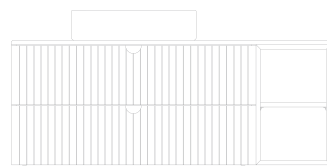

100 + 30
1300 x 650 x 500 mm