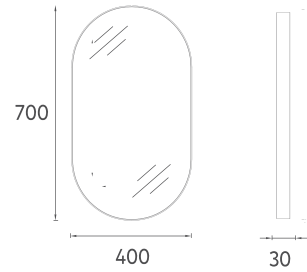

PUNO Mirror, 40 cm

Features
405 x 34 x 705 mm
 · 4000 Kelvin Daylight LED
 · Touch On / Off

- 29PN4004041I LED Mirror, Black
- 29PN4001042I LED Mirror, White

PUNO Mirror, 40 cm

Features
400 x 30 x 700 mm
 · Metal Profile Mirror