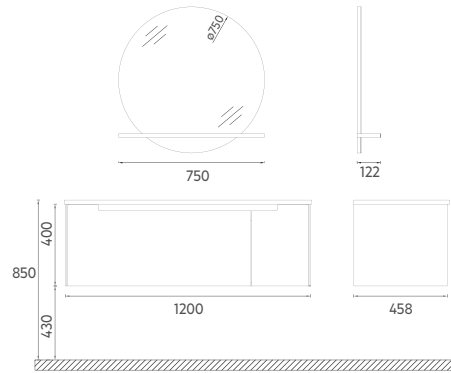

DANTE

DANTE Washbasin Unit, 120 cm

1. **Features**
   1200 x 458 x 400 mm
   · Soft Close Door
   · Metal Sided Full-Extension Drawer

Washbasin Included

1. 21DTS7141201 Washbasin Cabinet, Single Drawer, Single Door, Light Green
   21DT17140701 75 cm Mirror With Shelves

1. ! Compatible Washbasin:
   10SL51121