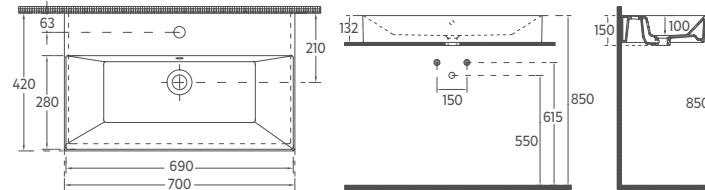

- Features**
- 500 x 420 mm
 - With Tap Hole
 - With Overflow Hole
 - Sharp&Slim
 - Suitable for Furniture & Wall Use

SISTEMA² SOFT Countertop Washbasin, 70 cm

10SF51070 Countertop Washbasin

- Features**
- 700 x 420 mm
 - With Tap Hole
 - With Overflow Hole
 - Sharp&Slim
 - Suitable for Furniture & Wall Use