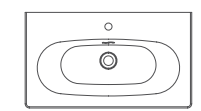

101

1010 x 465 mm

81

810 x 465 mm