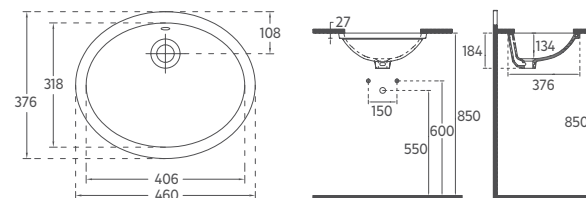

SOLUZIONE Undercounter Washbasin, 46 cm

10AR77046

Undercounter Washbasin

Features

460 x 376 mm

- Without Tap Hole
- With Tap Hole
- Mounting Kit Not Included
- Suitable for Furniture Use