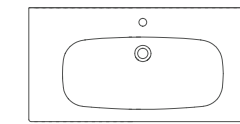

121
1210 x 505 mm