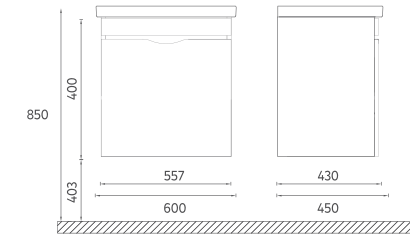

NEO Washbasin Unit, 60 cm

1. **Features**
   557 x 400 x 430 mm
   · Glossy Lacquer Body
   · Single Drawer Soft-Close
   · Metal Sided Full-Extension Drawer

Washbasin Included

- 21NGS319060E Washbasin Cabinet, Grey
- 21NGS301060E Washbasin Cabinet, White

Compatible Washbasin:
10PS50060