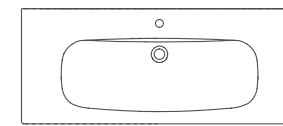

ETAGERE WASHBASIN