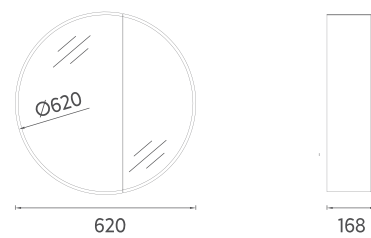

SOGNO Mirror Cabinet, 62 cm

1. **620 x 168 mm**
   · Door Soft Close
   · Smoked Glass Shelf
   · Compression Glass Shelf Support
   · Angle Stabilizer to prevent the doors from hitting each other
   · Veneer /Walnut Varnish

Washbasin Included

- 21SG25880621 62 cm Mirror Cabinet, Walnut