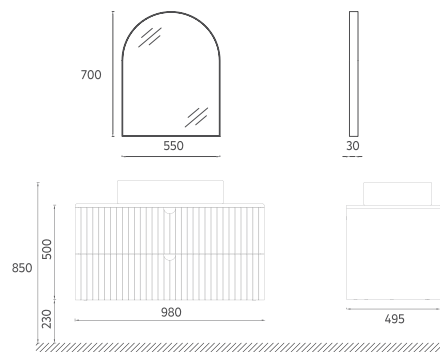

INFINITY Quartz CounterII Washbasin Unit, 100 cm

1. **Features**
   1000 x 495 x 500 mm
   · Matte Lacquer Body
   · Soft-Close Drawer
   · Drawer Anti-Slip Matt
   · Drawer Divider
   · Metal Sided Drawer
   · **Black Handle**
   · **Quartz Counter**

Washbasin Included

21IAS7481001-02	Washbasin Cabinet Ruby Red, Black Washbasin (Counter / Washbasin / Handle) Black
21IAS7491001-02	Washbasin Cabinet Ocean, Black Washbasin (Counter / Washbasin / Handle) Black
21IAS7721001-02	Washbasin Cabinet Night Blue Black Washbasin (Counter / Washbasin / Handle) Black
29IA40080551	Metal Framed Mirror, Matte Brass Coating

Compatible Washbasin:
10NF65055-2N