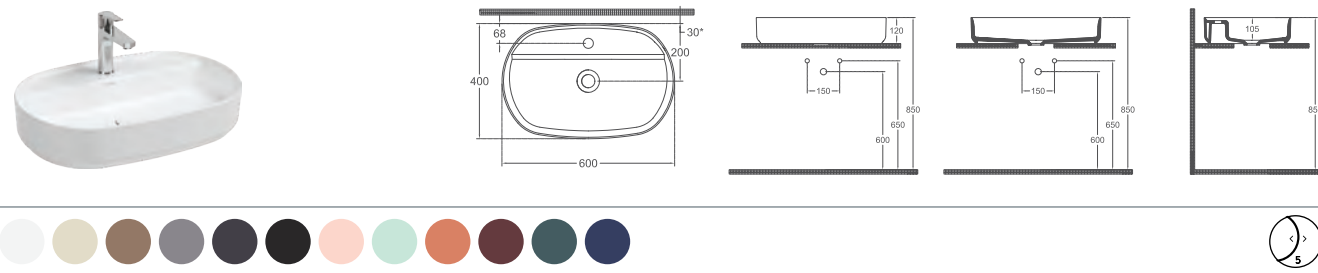

INFINITY Countertop Washbasin, 60 cm

10NF65060 Countertop Washbasin

1. **Features**
2. 600 x 400 mm
   - With Tap Hole
   - Without Overflow Hole
   - Sharp&Slim