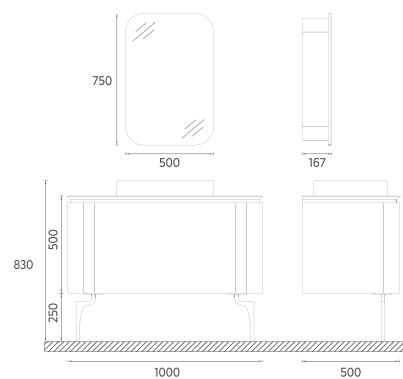

GLORIA Washbasin Unit, 100 cm

1. **Features**
   1000 x 500 x 750 mm
   · Drawer Anti-Slip Matt
   · Drawer Soft-Close
   · Metal Sided Drawer
   · Matte Lacquer/Glossy Varnish
   · Matte Brass Coating
   *Quartz Counter

Washbasin Included

- 21GLS2211011 Washbasin Cabinet Cream
- 29GL12070711 Mirror Cabinet / Right

Compatible Washbasin:
10SQ51050