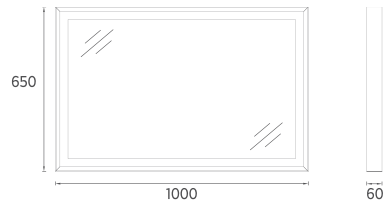

LUCA

LUCA Mirror, 100 cm

1. **Features**
   1000 x 60 x 650 mm
   · 4000 Kelvin Daylight LED
   · BottomTouch On / Off

29LC40091001 100 cm Framed Mirror, with LED