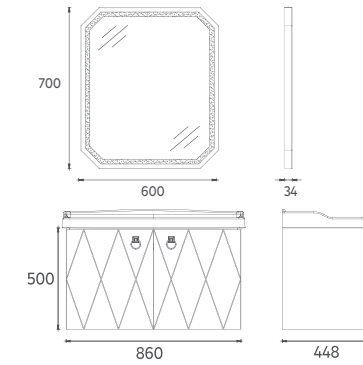

AGATHA Washbasin Unit, 90 cm

1. **Features**
   860 x 448 x 500 mm
   · Cabinet Matte Lacquer Door
   · Soft Close Door
   · 4000 Kelvin Daylight LED

Washbasin Included

- 21AHS1210921 Washbasin Cabinet, Black
- 21AH11221721 LED Mirror

Compatible Washbasin:
10ST50090