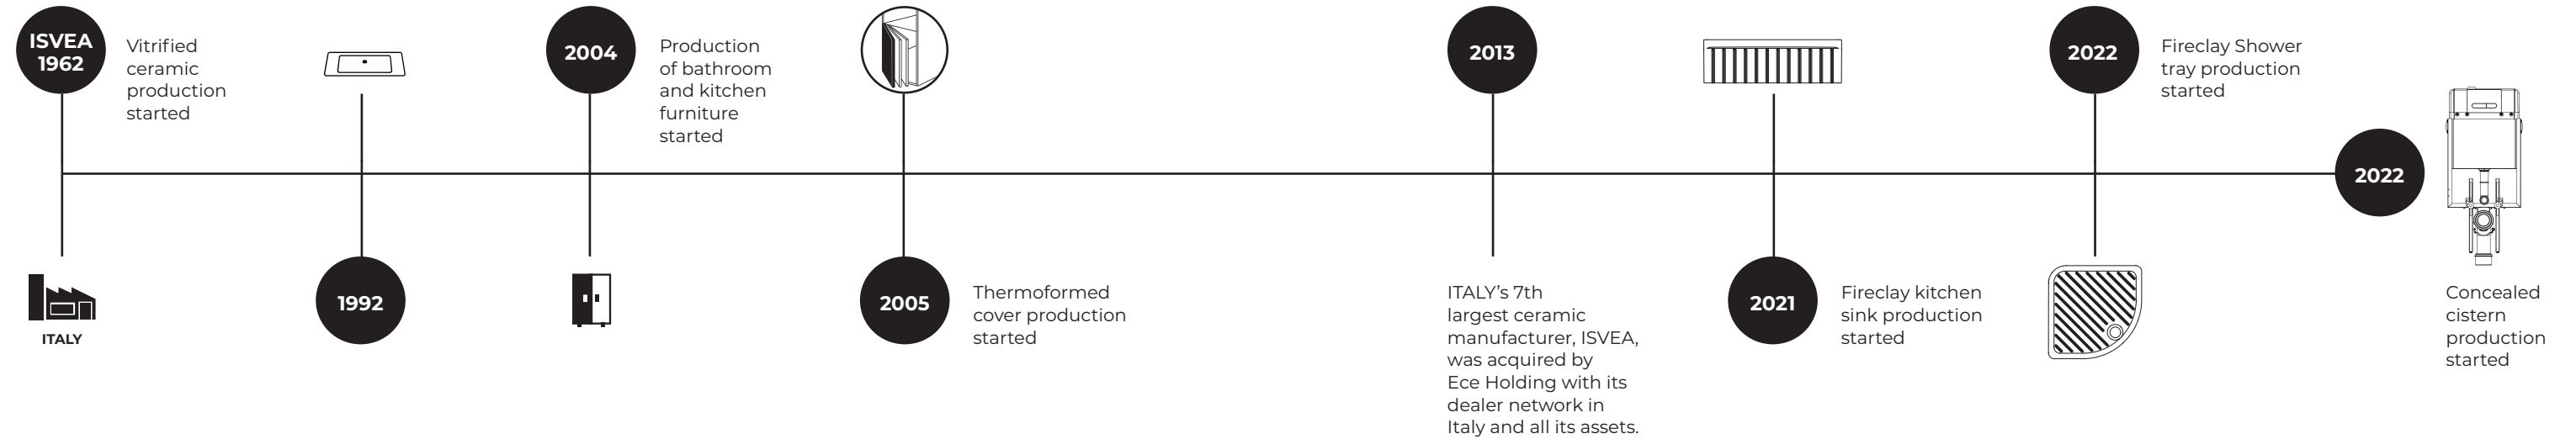

VI. Cultural Richness

Italy's historical, artistic, and cultural richness is the source of inspiration for our products' creation. Each product carries a piece of this rich heritage, and it is designed to transform the bathroom experience into a work of art.

ITALIAN ARCHITECTURE AT THE BATHROOMS SINCE 1962

ISVEA was founded in 1962 near Sant'Eusanio Del Sangro in Italy as a manufacturer of vitrified ceramics. It has been manufacturing ceramics for 60 years, maintaining its design understanding which attaches importance to craftsmanship, and the Italian design language.

ISVEA has adopted an original design approach in its products since the day it was established and has built this understanding upon the values of the **'unique, bold and refined'** concepts. Reinterpreting the bathroom world with this unique design approach, it adds an aesthetic value to the bathroom culture. With this original design understanding, it reinterprets the world of bathrooms and adds aesthetic value to the bathroom culture. Its bold design, reflecting the characteristic Italian spirit and representing refined tastes, is also in unique harmony with modern concepts.

“

ISVEA carries out its activities as an Italian manufacturer in Italy, the leading country in the world in the field of vitrified ceramics. It has a significant market share, especially with its original designs. It joined Ece Holding in 2013 with its dealers in Italy.