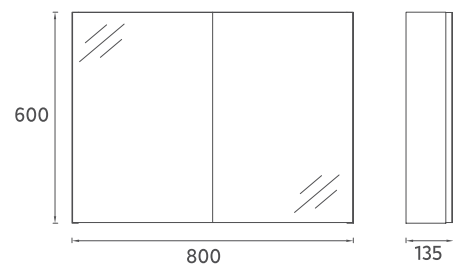

M6 Mirror Cabinet, Upper Cabinet with 2 Door, 80 cm

Features
800 x 135 x 600 mm
· Body with Mirror

22OR20000801 **80 cm Mirror Cabinet, 2 Doors**