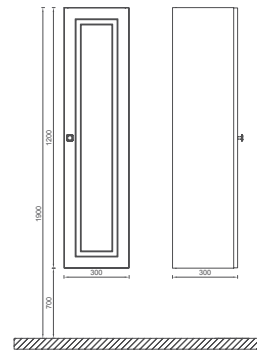

VALENTIA Tall Cabinet, 30 cm

Features
300 x 300 x 1200 mm
· Door Soft Close
· Thermoform

- 27VL30700301 30 cm Tall Cabinet Right, Grey
- 27VL30800301 30 cm Tall Cabinet Right, Light Brown
- 27VL30700311 30 cm Tall Cabinet Left, Grey
- 27VL30800311 30 cm Tall Cabinet Left, Light Brown