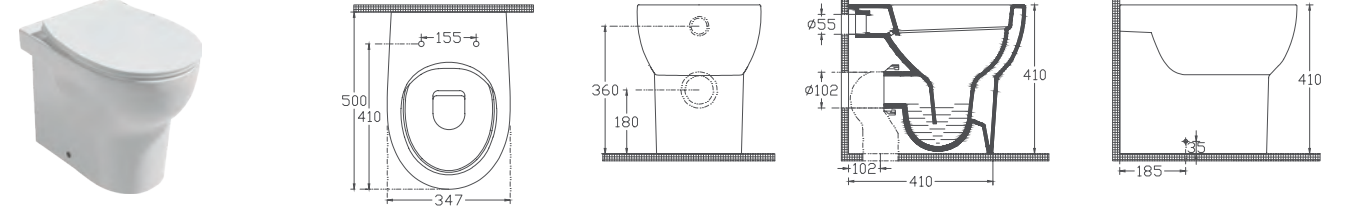

ABSOLUTE RimLess Single BTW WC

10AB10002	RimLess Single BTW WC
40R802001	R80 Soft Close Slim

1. **Features**
2. RimLess
   - Mounting Kit Included
   - Concealed Cistern Should Be Adjusted To 4L
   - WC Seat (Soft-Close, Quick Release, Slim) Must Be Ordered Separately