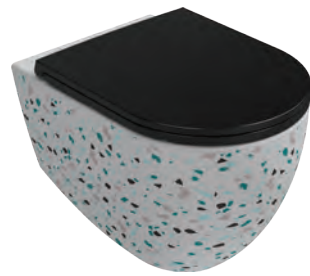

COLORISVEA / INFINITY TERRAZZO

10NF02001-2L-TRZ Matte White
INFINITY CleaRim Plus Wall Hung WC
40KF05211-S
F50 WC Seat, Black