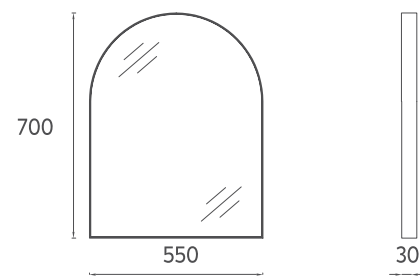

INFINITY Mirror, 55 cm

1. **Features**
   550 x 30 x 700 mm
2. Metal Framed Mirror, Black

29IA4008559I	Metal Framed Mirror, Black