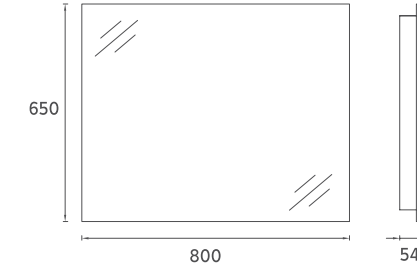

M1 Mirror, 80 cm

Features
800 x 54 x 650 mm
· Lam on Profile

24OR40000801 **80 cm Mirror**