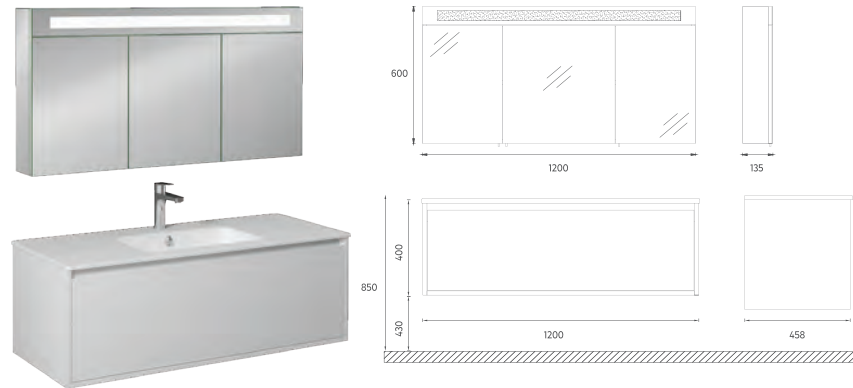

PRO Washbasin Cabinet, 120 cm

1. **Features**
2. Glossy Lacquer Body
   - Lacquer Single Drawer
   - LED Mirror
   - Soft Close Drawer
   - Metal Sided Full-Extension Drawer

Washbasin Included

	21MGS301120I	120 cm Washbasin Cabinet, White
	21MGS370120I	120 cm Washbasin Cabinet, Light Grey
	21MGS308120I	120 cm Washbasin Cabinet, Sand Beige
	21MGS380120I	120 cm Washbasin Cabinet, Anthracite
	22OR2600120I	120 cm Mirror Cabinet, with 3 Doors, LED
	21MGS001101I	100 cm Washbasin Cabinet, White
	21MGS070101I	100 cm Washbasin Cabinet, Light Grey
	21MGS308100I	100 cm Washbasin Cabinet, Sand Beige
	21MGS019101I	100 cm Washbasin Cabinet, Anthracite
	22OR2600100I	100 cm Mirror Cabinet, with 3 Doors, LED
	21MGS001191I	90 cm Washbasin Cabinet, White
	21MGS071091I	90 cm Washbasin Cabinet, Light Grey
	21MGS308090I	90 cm Washbasin Cabinet, Sand Beige
	21MGS019191I	90 cm Washbasin Cabinet, Anthracite
	22OR2600090I	90 cm Mirror Cabinet, with 3 Doors, LED
	21MGS001081I	80 cm Washbasin Cabinet, White
	21MGS070081I	80 cm Washbasin Cabinet, Light Grey
	21MGS308080I	80 cm Washbasin Cabinet, Sand Beige
	21MGS019081I	80 cm Washbasin Cabinet, Anthracite
	22OR2600080I	80 cm Mirror Cabinet, with 3 Doors, LED
	21MGS001071I	70 cm Washbasin Cabinet, White
	21MGS070071I	70 cm Washbasin Cabinet, Light Grey
	21MGS308070I	70 cm Washbasin Cabinet, Sand Beige
	21MGS019071I	70 cm Washbasin Cabinet, Anthracite
	22OR2600070I	70 cm Mirror Cabinet, with 2 Doors, LED
	21MGS001061I	60 cm Washbasin Cabinet, White
	21MGS070061I	60 cm Washbasin Cabinet, Light Grey
	21MGS308060I	60 cm Washbasin Cabinet, Sand Beige
	21MGS019061I	60 cm Washbasin Cabinet, Anthracite
	22OR2010060I	60 cm Mirror Cabinet Right, with Single Door, LED

1. Compatible Washbasin:
2. 10SL5112I
   - 10SL5010I
   - 10SL5009I
   - 10SL5108I
   - 10SL5107I
   - 10SL5106I

1. Cabinet Size:
2. 1200 x 400 x 458 mm
   - 1000 x 400 x 458 mm
   - 900 x 400 x 458 mm
   - 800 x 400 x 458 mm
   - 700 x 400 x 458 mm
   - 600 x 400 x 458 mm