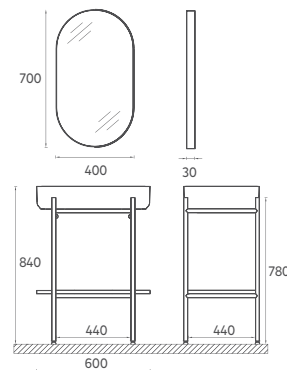

PUNO ART. Metal Profile Washbasin Unit, 60 cm

NEW LVB.

Features
600 x 440 x 840 mm
· Stainless Steel Profile
· Brushed Solid Brass
· Titanium Coating

Washbasin Included

- 29PNS008069I Washbasin Cabinet, Black Washbasin
- 29PN4008040I Mirror
- 21PN9004030I 30 cm Wall Shelf, Black

Compatible Washbasin:
10NF65060-2N-MRM