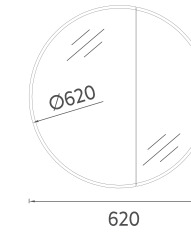

- 21SG90770301 30 cm Shelf, Night Blue
- 21SG90580301 30 cm Shelf, Sand Beige
- 21SG90470301 30 cm Shelf, Anthracite
- 21SG90530301 30 cm Shelf, Amber

SOGNO Mirror Cabinet, 62 cm

620 x 168 mm
 · Door Soft Close
 · Smoked Glass Shelf
 · Compression Glass Shelf Support
 · Angle Stabilizer to prevent the doors from hitting each other
 · Matte Lacquer Body