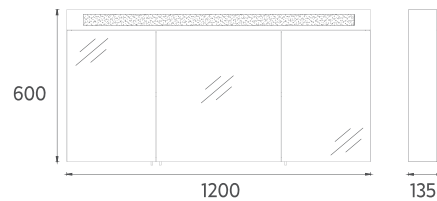

M9 Mirror Cabinet, Upper Cabinet with 3 Door, 120 cm

1. **Features**
   1200 x 135 x 600 mm
   · Sandblasted
   · Socket Box
   · LED illuminated
   · 4000 Kelvin Daylight
   · Touch On/Off

1. 22OR26001201 **120 cm Mirror Cabinet, with LED, 3 Doors**