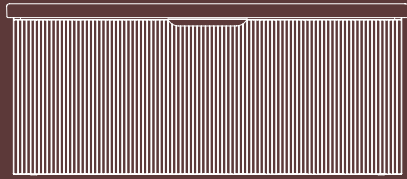

! Compatible Washbasin:
10SF50060SV

FERMO Mirror, 55 cm

Features
550 x 22 x 700 mm
 · Aluminum, Black Painted Frame

- 24FR2027055I 55 cm Mirror

MEZZO COLLECTION
SIENA

+
60 ANNI

NEW

SIENA