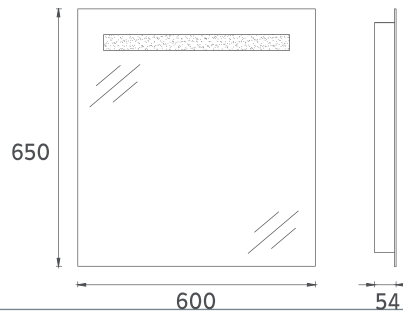

M3 Mirror, 100 cm

- Features**
1000 x 54 x 650 mm
· 4000 Kelvin Daylight
· Touch On/Off
· LED Mirror Frame

25OR40111001 **100 cm Mirror**

M4 Profile Framed Mirror, 60cm

- Features**
600 x 54 x 650 mm
4000 Kelvin Daylight
· Touch On/Off
· LED Mirror Frame
· Sandblasted