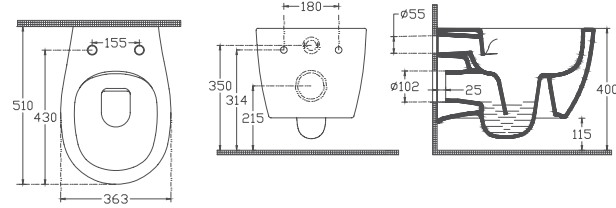

SENTIMENTI NEO

SENTIMENTI NEO Rimless Wall Hung WC

10AR02012 RimLess Wall Hung WC
40D802001-S D80 WC Seat Slim

1. **Features**
2. Mounting Kit Included
   - Smartfix Plus
   - Concealed Cistern Should Be Adjusted To 4L
   - WC Seat (Soft-Close, Quick Release, Slim) Must Be Ordered Separately