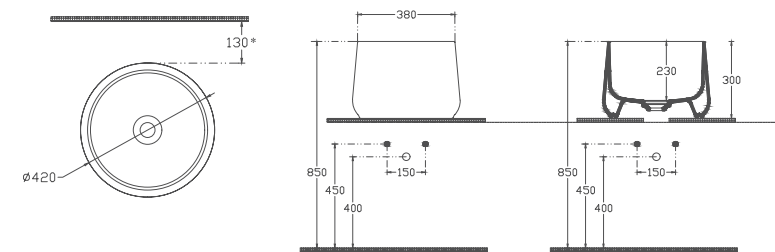

Features / Technical Drawing

- 600 x 400 mm**
- Without Tap Hole
- Without Overflow Hole
- Suitable for Furniture Use

Features / Technical Drawing

- Ø 420 mm**
- Without Tap Hole
- Without Overflow Hole
- Suitable for Furniture Use