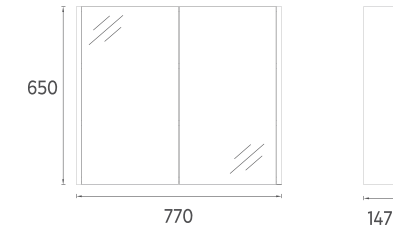

TRIO+ Cabinet Mirror, 80 cm

Features
770 x 147 x 650 mm
· MDF Lam
· Door Soft Close

24TR25650801	80 cm Cabinet Mirror, Latin Marble
24TR25760801	80 cm Cabinet Mirror, Retro Bronze
24TR25980801	80 cm Cabinet Mirror, Retro Silver
24TR25990801	80 cm Cabinet Mirror, Detroit