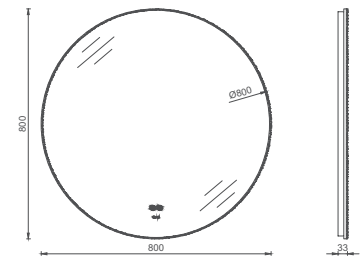

Multicolor Mirror, Ø 80 cm

1. **Features**
   800 x 34 x 800 mm
   · LED Mirror
   · 3000 Kelvin & 6500 Kelvin Multicolor
   · Touch On / Off
   · Antifog

29RG126080I	Çap 80 LED Mirror Multicolor