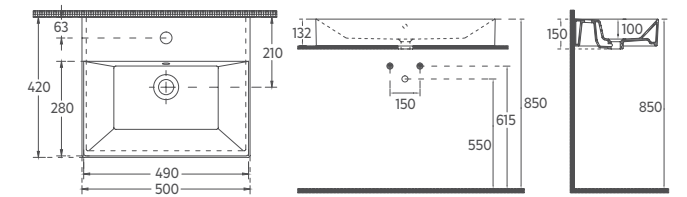

SISTEMA² SOFT Countertop Washbasin, 50 cm

10SF51090 Countertop Washbasin

1. **Features**
2. 500 x 420 mm
   - With Tap Hole
   - With Overflow Hole
   - Sharp&Slim
   - Suitable for Furniture & Wall Use