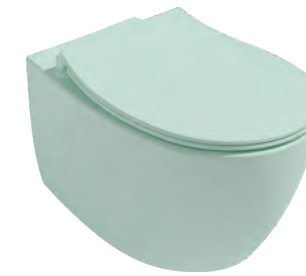

10AR02012-2T Mint