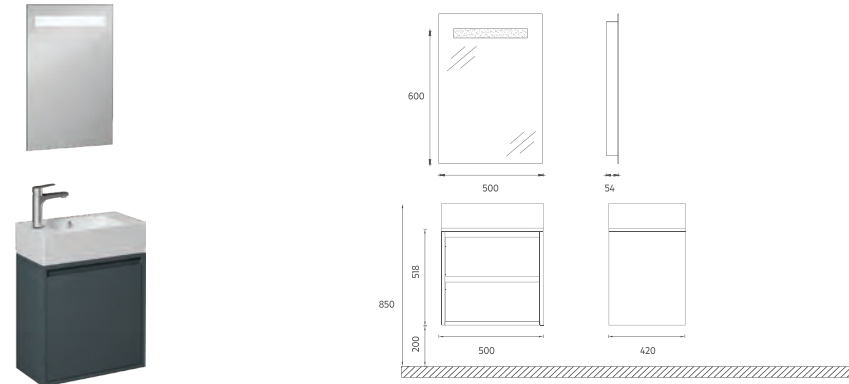

PRO Washbasin Unit, 50 cm

1. **Features**
   500 x 5500 x 240 mm
2. Glossy Lacquer Body
   - Lacquer Single Drawer
   - LED Mirror
   - Soft Close Door

Washbasin Included

Compatible Washbasin:
10SF50050

21SFS001050I	Washbasin Cabinet, White Right
21SFS011050I	Washbasin Cabinet, White Left
21SFS003050I	Washbasin Cabinet, Light Grey Right
21SFS003050I	Washbasin Cabinet, Light Grey Left
21SFS108051I	Washbasin Cabinet, Sand Beige Right
21SFS208051I	Washbasin Cabinet, Sand Beige Left
21SFS004050I	Washbasin Cabinet, Anthracite Left
21SFS014050I	Washbasin Cabinet, Anthracite Left
25OR4003045I	45 cm Sandblasted Mirror with LED