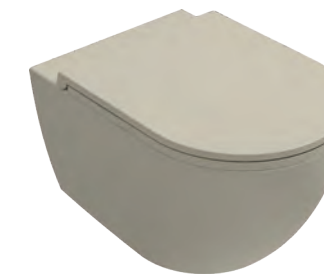

COLORISVEA / VEA RONDO

Artisan Edition

NEW

10VA02002-2L Matte White

VEA Rondo Rimless Wall Hung WC

40KF0201I-S
F50 WC Seat, Matte White

10VA02002-2K Ivory

VEA Rondo Rimless Wall Hung WC