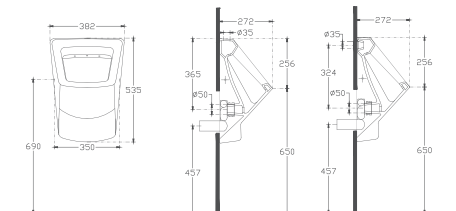

PURITA Urinal