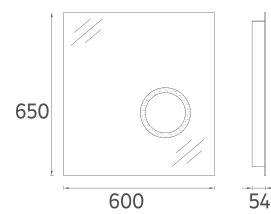

M8 Magnifying Mirror with LED, 60 cm

- Features**
600 x 54 x 650 mm
 · 4000 Kelvin Daylight
 · Touch On/Off
 · LED Mirror Frame
 · Magnifying Mirror with LED Frame

29OR4000060I **60 cm Magnifying Mirror with LED**