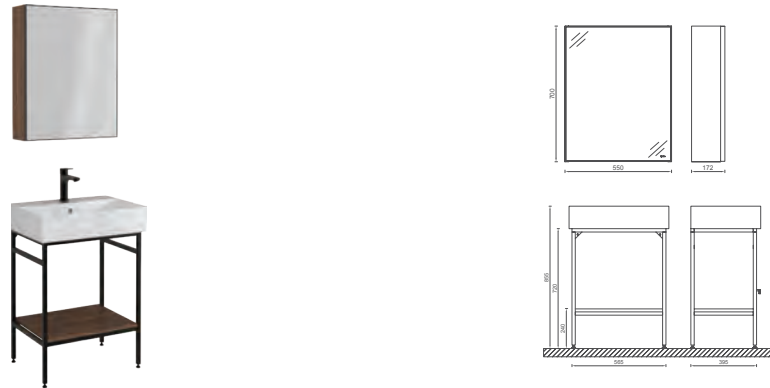

FERMO

FERMO Washbasin Unit, 60 cm

Features
600 x 440 x 850 mm
· Body metal
· Self MDF Lam
· Mirror Door Soft Close

Washbasin Included

- 29FRS017060I Washbasin Cabinet Victorian Walnut, With Shelf, White Washbasin
- 29FRS017061I Washbasin Cabinet Victorian Walnut, With Shelf, Black Washbasin
- 24FR2007055I 55 cm Cabinet Mirror Right, Victorian Walnut
- 24FR2017055I 55 cm Cabinet Mirror Left, Victorian Walnut

! Compatible Washbasin:
10SF50060SV-2N