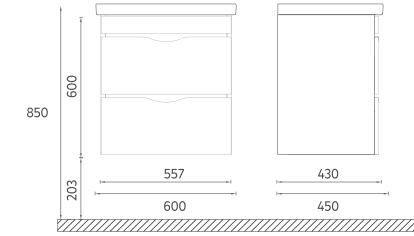

NEO Washbasin Unit, 60 cm

1. **Features**
   557 x 600 x 430 mm
   · Glossy Lacquer Body
   · Double Drawer Soft-Close
   · Metal Sided Full-Extension Drawer

Washbasin Included

- 21NGS329060E Washbasin Cabinet, Grey
- 21NGS311060E Washbasin Cabinet, White

! Compatible Washbasin:
10PS50060