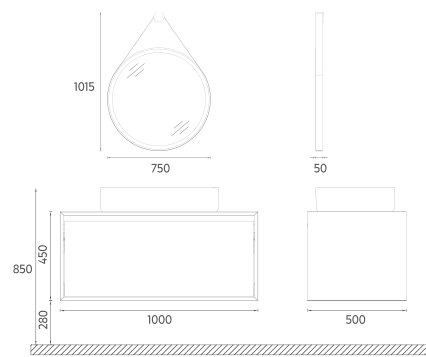

LUCA Washbasin Unit, 100 cm

1. **Features**
   1000 x 500 x 450 mm
   · Matte Lacquer Body
   · Drawer MDF Lam
   · Soft Close Drawer
   · Drawer Full-Extension

Washbasin Included

21LCS305101	Washbasin Cabinet, Embossed Black Lacquer-Detroit
21SQ40070761	ø 75 cm Mirror LED, Black
21LCS3061011	Washbasin Cabinet, Embossed White Lacquer-Detroit
21SQ40090761	ø 75 cm Mirror LED, White

Compatible Washbasin:
10NF65060