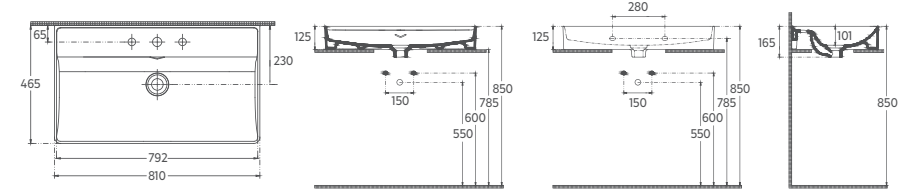

VEA Countertop Washbasin, 81 cm

10VAS5081 Countertop Washbasin

Features

- 810 x 465 mm
- With Tap Hole
- V Shaped Overflow Hole
- Suitable for Furniture & Wall Use
- Pop-up Included