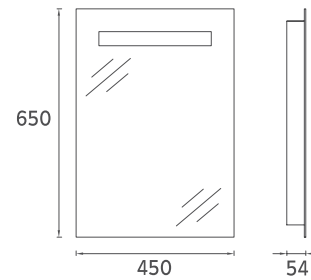

25OR40030651 **60 cm Profile Framed Mirror**

M3 Mirror, 80 cm

- Features**
800 x 54 x 650 mm
· 4000 Kelvin Daylight
· Touch On/Off
· LED Mirror Frame

25OR40110801 **80 cm Mirror**

M4 Profile Framed Mirror, 45 cm