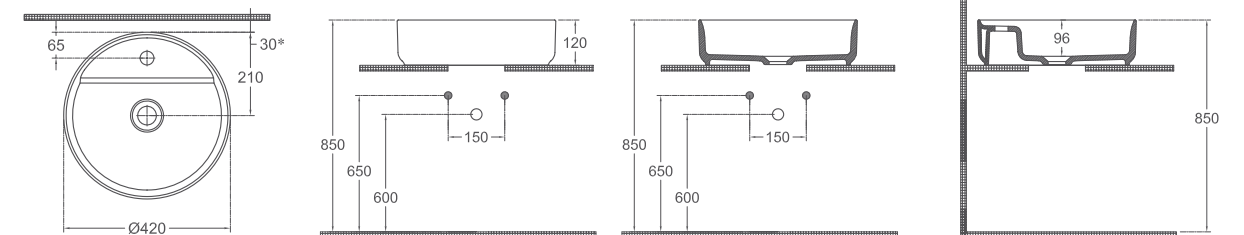

Technical Drawing