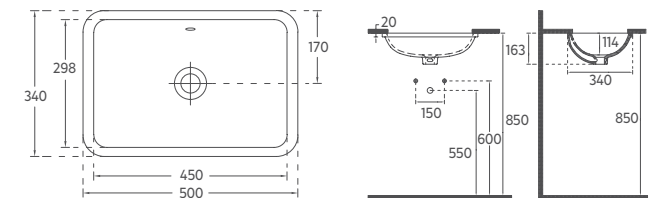

SOLUZIONE Undercounter Washbasin, 50 cm

10PL77045 Undercounter Washbasin

1. **Features**
2. 500 x 340 mm
   - Without Tap Hole
   - With Tap Hole
   - Mounting Kit Not Included
   - Suitable for Furniture Use