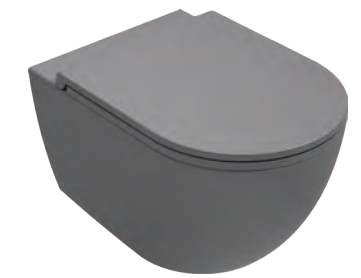

10VA02002-2V Stone Gray

VEA Rondo Rimless Wall Hung WC

40KF0547I-S
F50 WC Seat, Stone Gray