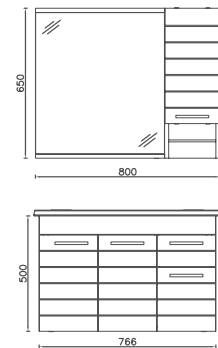

PLATON Washbasin Unit, 80 cm

Features
750 x 448 x 500 mm
· MDF Lam Body & Thermoform Door
· Door Soft Close
Upper Cabinet
800 x 165 x 650 mm

Washbasin Included

Compatible Washbasin:
10LE50081

27PTS001080I	Washbasin Cabinet, Glossy White
27PTS012080I	Washbasin Cabinet, White - Dark Grey
27PTS023080I	Washbasin Cabinet, White - Green
27PT2001080I	80 cm Cabinet Mirror, Glossy White
27PT2012080I	80 cm Cabinet Mirror, White - Dark Grey
27PT2023080I	80 cm Cabinet Mirror, White - Green