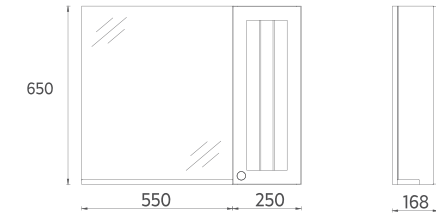

EVA Cabinet Mirror, 80 cm

Features
800 x 168 x 650 mm
· Thermoform
· Door Soft Close

- 24EV1311070I 80 cm Cabinet Mirror, Saten Taupe
- 27EV2411080I 80 cm Cabinet Mirror, Brick Red