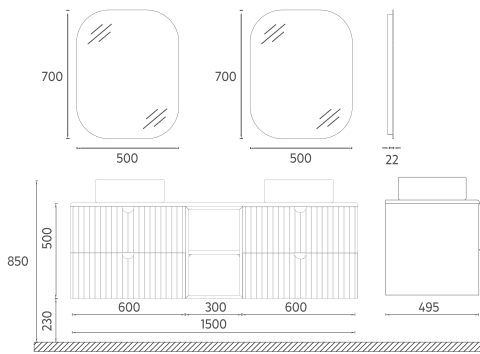

FURNITURE COLORS

MIRROR COLORS

COUNTER COLORS

HANDLE COLORS

ISVEA ICON SET

WASHBASIN COLORS

INFINITY Quartz Counter Washbasin Unit, 150 cm

- Features**
1500 x 495 x 500 mm
 · Matte Lacquer Body
 · Soft-Close Drawer
 · Mirror with LED
 · Drawer Anti-Slip Matt
 · Metal Sided Drawer
 · **White Quartz Counter**