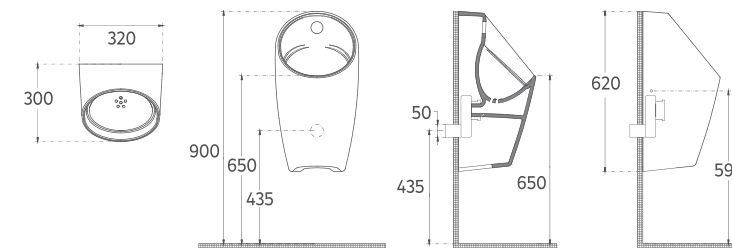

Technical Drawing