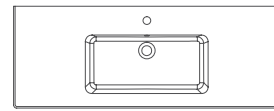

DANTE

120
1200 x 458 x 400 mm

100
1000 x 458 x 400 mm

80
800 x 458 x 400 mm

WASHBASIN

121
1215 x 465 mm

101
1015 x 465 mm

81
815 x 465 mm

35
350 x 300 x 1400 mm

75
750 x 40 mm

ISVEA ICON SET

Matte
Lacquer

Door Soft
Close

LED
Mirror

Full-Extension
Drawer

Drawer
Soft-Close

FURNITURE COLORS

Light
Green

WASHBASIN COLORS

White

MIRROR COLORS

Light Green