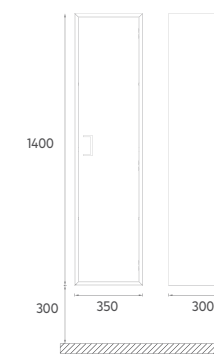

STEPP Tall Cabinet, 35 cm

1. **Features**
   350 x 300 x 1400 mm
   · Matte Lacquer Body
   · Soft Close Door
   · Glass Shelf
   · Compression Glass Shelf Support
   · Hidden Adjustable Metal Hanger

1. 21SP1121035I Tall Cabinet 35cm Right, Anthracite
   21SP1121036I Tall Cabinet 35cm Left, Anthracite
   21SP1131035I Tall Cabinet 35cm Right, Pebble Grey
   21SP1131036I Tall Cabinet 35cm Left, Pebble Grey