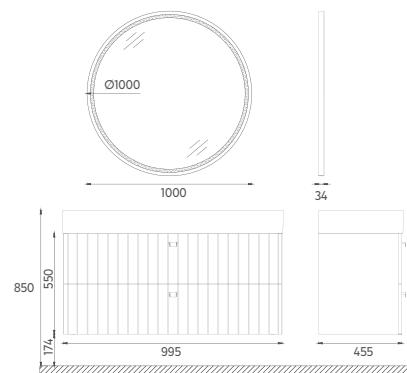

VEA Washbasin Unit, 100 cm

1. **Features**
   995 X 455 x 550 mm
   · Drawer Anti-Slip Matt
   · Drawer Soft-Close
   · Fine Metal LED Runner
   · Drawer Divider
   · Concealed Siphon
   · Matte Lacquer

Washbasin Included

21MNS0111001	Washbasin Cabinet, Stone Grey
21MNS0111011	Washbasin Cabinet, Dark Beige
21MNS0111021	Washbasin Cabinet, Rosa
21MN10121001	100 cm Mirror with LED, Stone Grey
21MN10111301	30 cm Wall Shelf, Stone Grey
21MN10112301	30 cm Towel Shelf, Stone Grey

Compatible Washbasin:
10VA50101