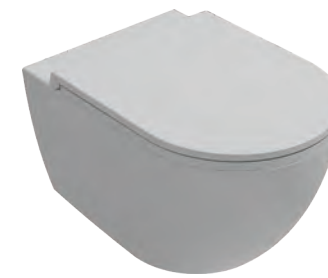

COLORISVEA / VEA RONDO

Artisan Edition

NEW

10VA02002-2L Matte White

VEA Rondo Rimless Wall Hung WC

40KF0201I-S
F50 WC Seat, Matte White