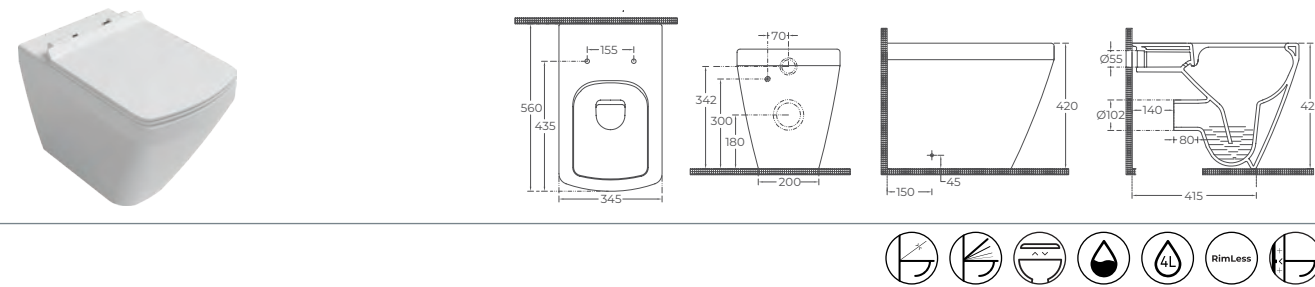

PRISSIMO CleaRim Plus Single BTW WC

10PO10001 CleaRim Plus Single BTW WC
40S802001-S S80 WC Seat Soft-Close / (Quick Release) Slim

Features

- CleaRim Plus
- Mounting Kit Included
- Concealed Cistern Should Be Adjusted To 4L
- WC Seat (Soft-Close, Quick Release) Must Be Ordered Separately