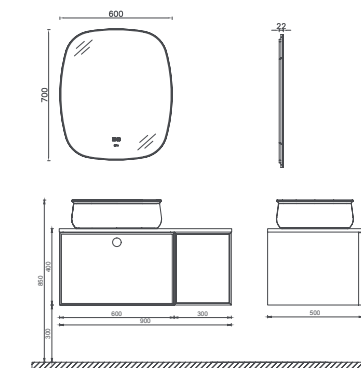

MONDO Washbasin Unit, 90 cm

1. **Features**
   900 x 500 x 400 mm
   · Drawer Anti-Slip Matt
   · Drawer Soft-Close
   · Matte Lacquer
   · Plywood / Natural Varnish

Washbasin Included

21MDS713090I	Washbasin Cabinet Right, Single Drawer, Gravel
21MDS713091I	Washbasin Cabinet Left, Single Drawer, Gravel
21MDS813090I	Washbasin Cabinet Right, Single Drawer, Soft Blue
21MDS813091I	Washbasin Cabinet Left, Single Drawer, Soft Blue
21FD4009070I	60 cm Amorphous, Plexy LED Mirror

Compatible Washbasin:
10FD65047