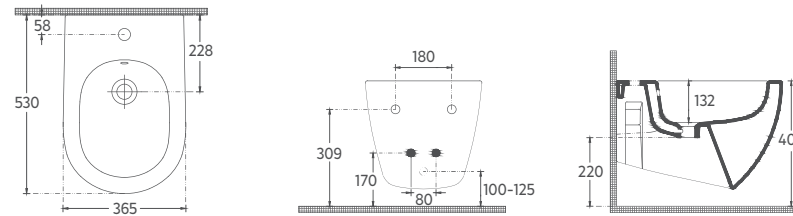

Features / Technical Drawing

- SmartFix Plus

Marmo White Marmo Black