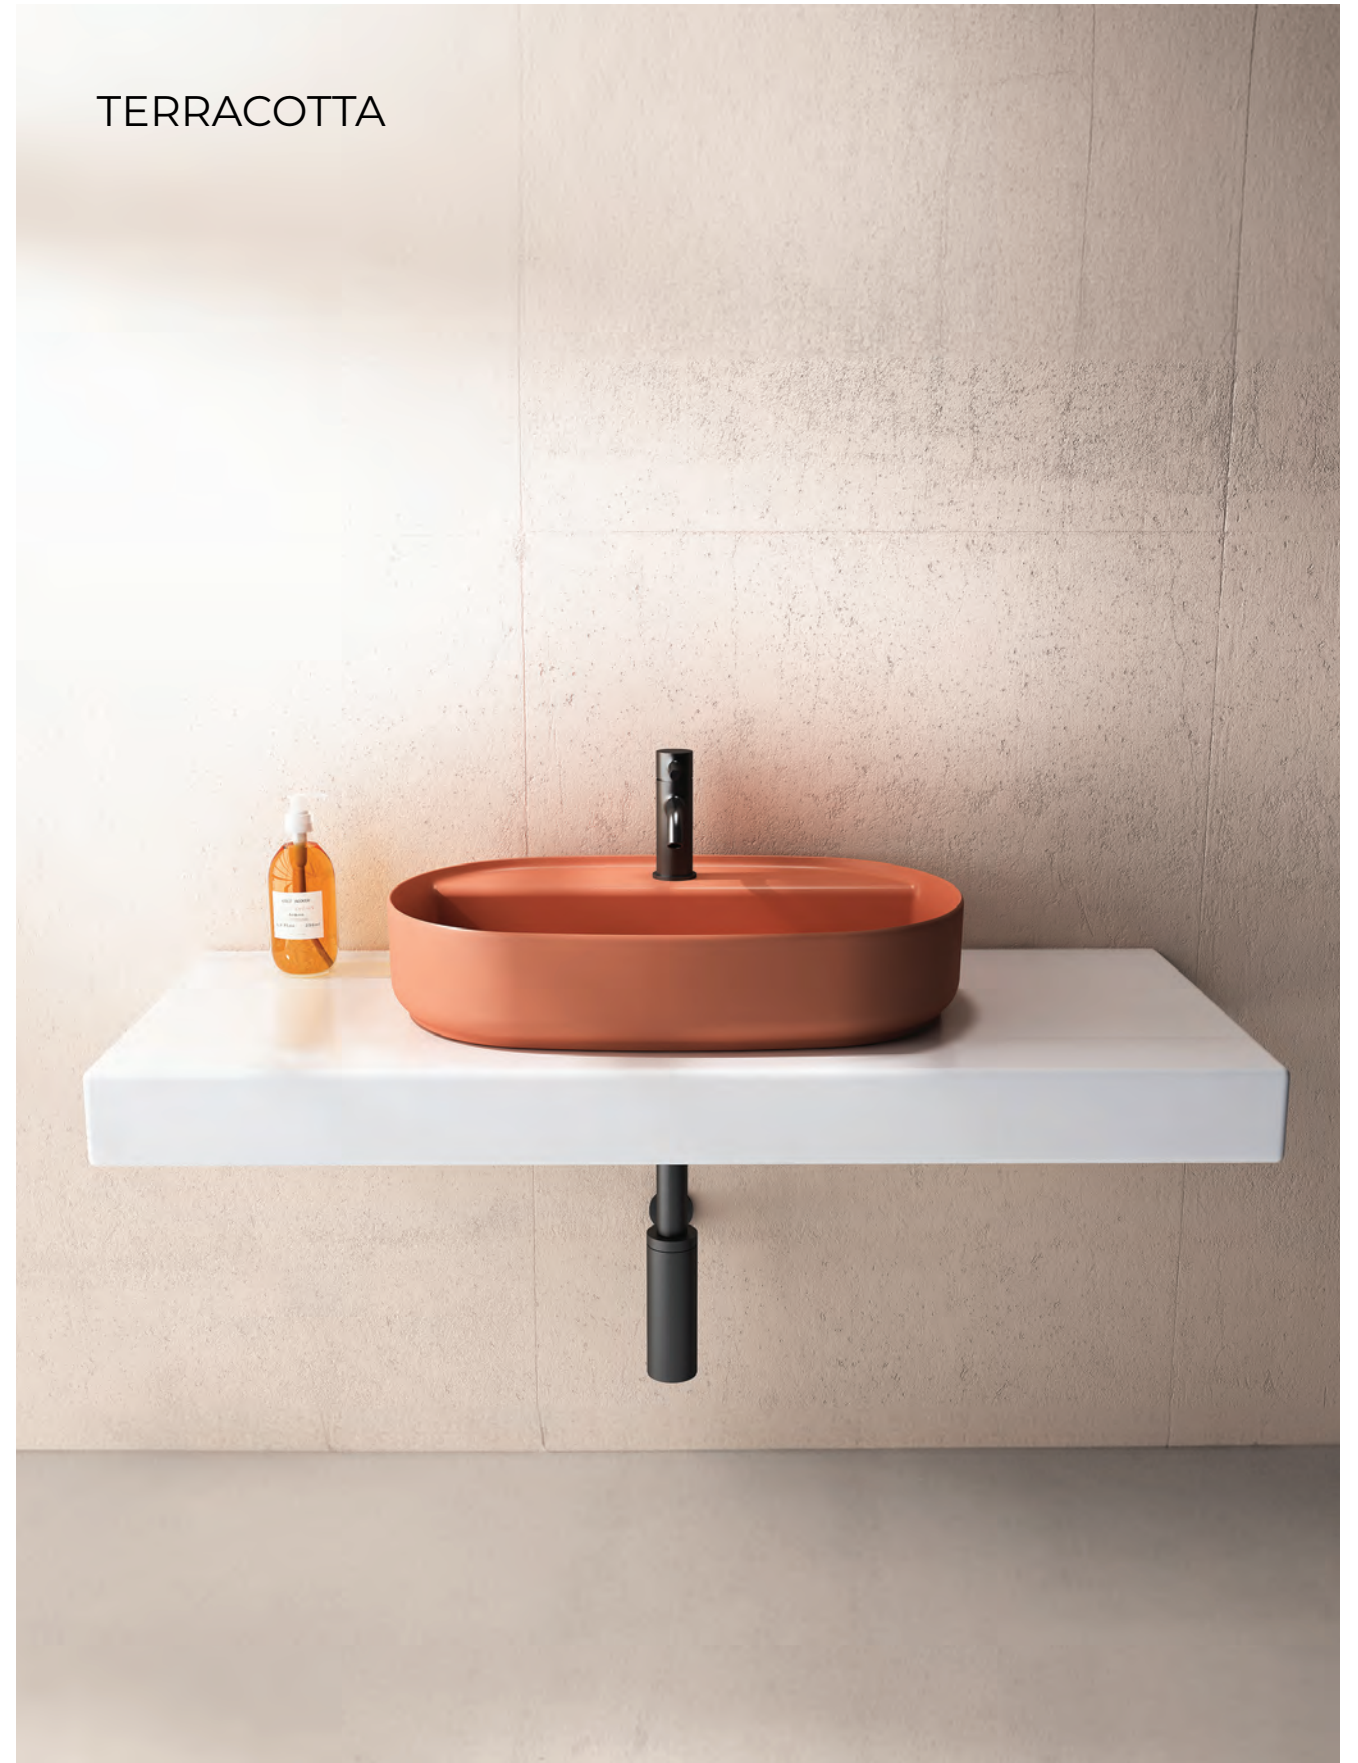

STONE GRAY

TERRACOTTA

ISVEA TECH

As ISVEA, we focus on offering an aesthetic and design perspective together with technological superiority in our products.

We produce products at international standards by blending aesthetics, comfort and the latest technologies in the bathroom.