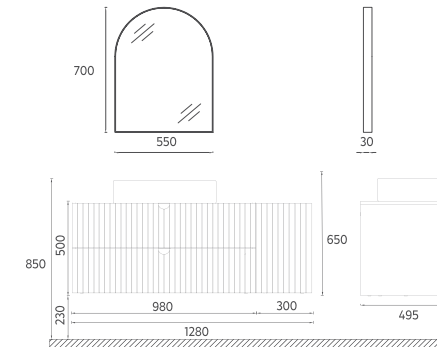

INFINITY Quartz Counter Washbasin Unit 100 cm + Deep Base Cabinet 30 cm

1. **Features**
   1280 x 495 x 500 mm
   · Matte Lacquer Body
   · Soft-Close Drawer
   · Mirror LED
   · Drawer Anti-Slip Matt
   · Drawer Divider
   · Metal Sided Drawer
   · **Black Handle**
   · **Quartz Counter**

Washbasin Included

21IAS7481001-02	Washbasin Cabinet Ruby Red, Black Washbasin (Counter / Washbasin / Handle) Black
21IAS7491001-02	Washbasin Cabinet Ocean, Black Washbasin (Counter / Washbasin / Handle) Black
21IAS7721001-02	Washbasin Cabinet Night Blue, Black Washbasin (Counter / Washbasin / Handle) Black
29IA40085591	Metal Framed Mirror, Black
21IF61480301	Deep Base Cabinet Right, Ruby Red
21IF62480301	Deep Base Cabine Left, Ruby Red
21IF61490301	Deep Base Cabine Right, Ocean
21IF62490301	Deep Base Cabine Left, Ocean
21IF61720301	Deep Base Cabine Right, Night Blue
21IF61720301	Deep Base Cabine Left, Night Blue

Compatible Washbasin:
10NF65050-2N