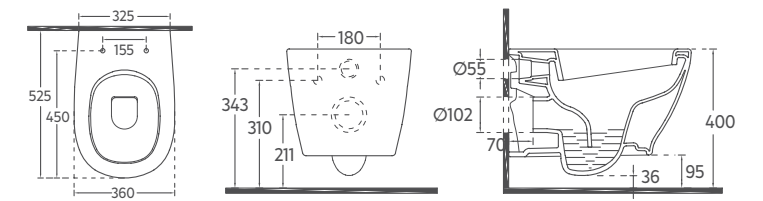

SOLUZIONE II Wall Hung WC