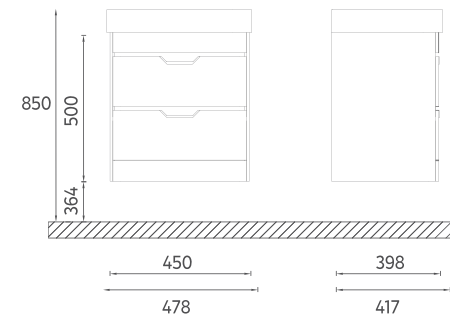

FONTE Washbasin Unit, 48 cm

1. **Features**
   450 x 398 x 500 mm
   · Glossy Lacquer Body
   · Lacquer Double Drawer
   · Soft Close
   · Metal Sided Full-Extension Drawer

Washbasin Included

21SQS105048I	Washbasin Cabinet, Red
21USS014148I	Washbasin Cabinet, Black
21SQS114048I	Washbasin Cabinet, Anthracite
21SQS104048I	Washbasin Cabinet, Light Grey
21SQS101048I	Washbasin Cabinet, White

Compatible Washbasin:
10SQ50048