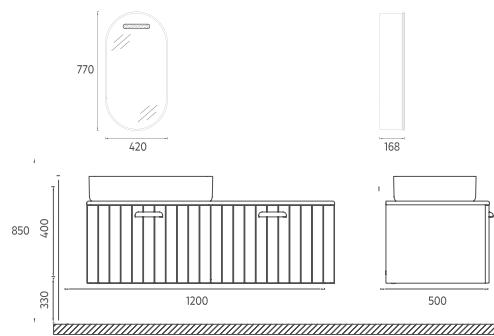

RINATO

RINATO Washbasin Unit, 120 cm

1. **Features**
   1200 x 500 x 400 mm
2. Matte Lacquer Body
   - Drawer Lacquer
   - Drawer Anti-Slip Matt
   - Soft-Close Drawer
   - Drawer Divider
   - Hidden Drawer
   - Countertop Solid Oak Naturel cila

Washbasin Included

21RNS713121I	Washbasin Cabinet, Pastel Green Right
21RNS713120I	Washbasin Cabinet, Pastel Green Left
29PN2113040I	Mirror Cabinet, Pastel Green Right
29PN2213040I	Mirror Cabinet, Pastel Green Left
21RN6113025I	Upper Cabinet, Pastel Green Right
21RN6213025I	Upper Cabinet, Pastel Green Left
21PN9013030I	Shelf, Pastel Green

Compatible Washbasin:
10NF65060