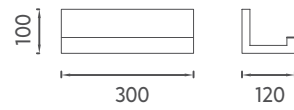

VEA Towel Shelf, 30 cm

Features
300 X 120 x 100 mm
· Matte Lacquer

- 21MN1011230I 30 cm Towel Shelf, Stone Gray
- 21MN1011231I 30 cm Towel Shelf, Dark Beige
- 21MN1011232I 30 cm Towel Shelf, Rosa