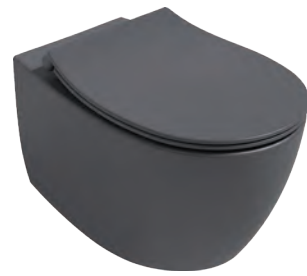

40KF0541I-S
F50 WC Seat, Salmon

10AR02012-2T Mint

SENTIMENTI NEO Rimless
Wall Hung WC

40KF0542I-S
F50 WC Seat, Mint

NEW COLOR

10AR02012-2V Stone Gray

SENTIMENTI NEO Rimless
Wall Hung WC

40KF0547I-S
F50 WC Seat, Stone Gray