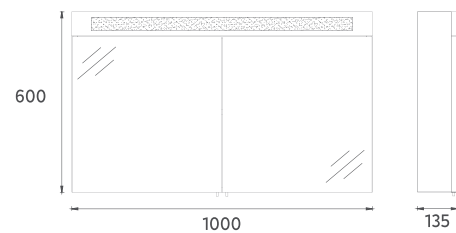

M7 Mirror Cabinet, Upper Cabinet with 2 Doors, 100 cm

1. **Features**
   1000 x 135 x 600 mm
   · Sandblasted
   · Socket Box
   · LED illuminated
   · 4000 Kelvin Daylight
   · Touch On/Off

22OR2010100I **100 cm Mirror Cabinet, with LED, 2 Doors**