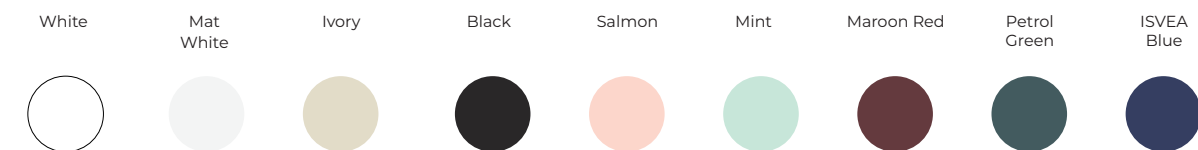

FURNITURE COLORS

MIRROR COLORS

COUNTER COLORS

HANDLE COLORS

ISVEA ICON SET

WASHBASIN COLORS

INFINITY Quartz Counter Washbasin Unit, 150 cm

- Features**
1500 x 495 x 500 mm
 · Matte Lacquer Body
 · Soft-Close Drawer
 · Mirror with LED
 · Drawer Anti-Slip Matt
 · Metal Sided Drawer
 · **White Quartz Counter**