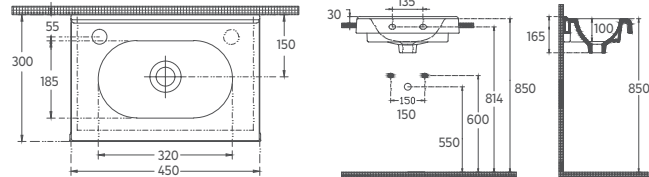

SENTIMENTI Flat Washbasin, 45 cm

10SM50045	Flat Washbasin

1. **Features**
2. **450 x 300 mm**
3. With Tap Hole
   - Without Overflow Hole
   - Sharp&Slim
   - Suitable With Furniture