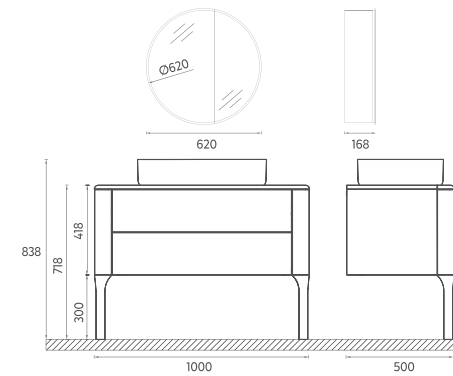

SOGNO Washbasin Unit, 100 cm

1. **Features**
   1000 x 500 x 718 mm
   · Push / Open
   · Drawer Anti-Slip Matt
   · Drawer Soft-Close
   · Drawer Divider
   · Matte Lacquer Body
   · Quartz Counter

Washbasin Included

21SGS7581001	Washbasin Cabinet, Sand Beige
21SG25580621	Mirror Cabinet, Sand Beige
21SG90580301	Shelf, Sand Beige

Compatible Washbasin:
10NF65060