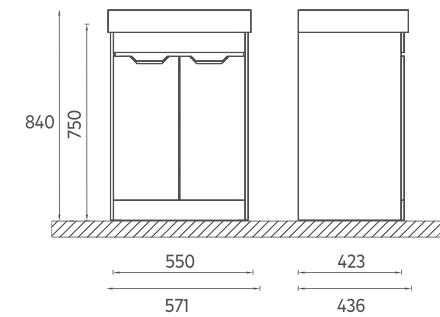

FONTE Washbasin Unit, 57 cm

1. **Features**
   550 x 423 x 700 mm
   · Glossy Lacquer Body
   · Lacquer Double Door
   · Soft Close

Washbasin Included

21USS0150571	Washbasin Cabinet, Red
21USS0144571	Washbasin Cabinet, Black
21USS0700581	Washbasin Cabinet, Anthracite
21USS1400571	Washbasin Cabinet, Light Grey
21USS0110571	Washbasin Cabinet, White

Compatible Washbasin:
10SQ50057