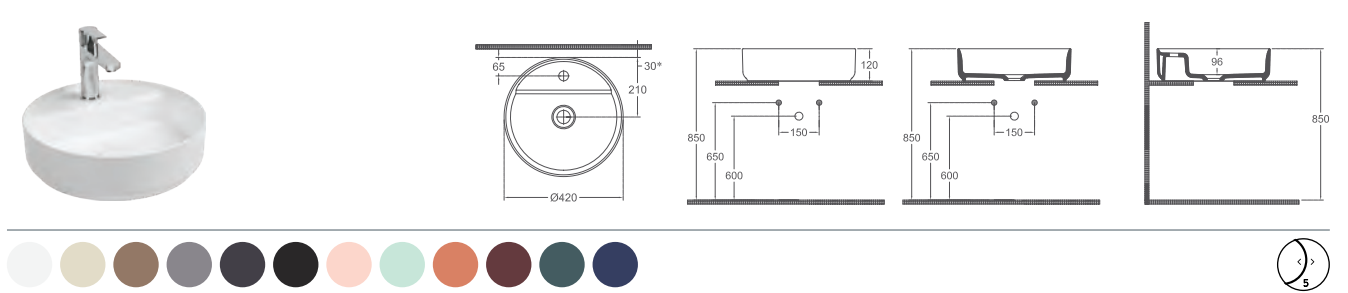

INFINITY Countertop Washbasin, 42 cm

10NF65042 Countertop Washbasin

1. **Features**
2. Ø 420 mm
   - With Tap Hole
   - Without Overflow Hole
   - Sharp&Slim