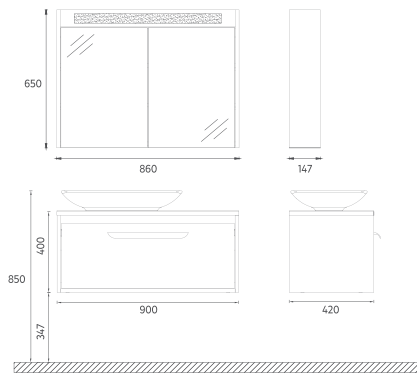

BELLA Washbasin Unit, 90 cm

1. **Features**
   900 x 420 x 400 mm
   · MDF Lam
   · Drawer MDF Lam
   · Drawer Soft-Close
   · Black CDF Countertop
   · Tandem Concealed Runners

Washbasin Included

24BLS365090I	Washbasin Cabinet, Retro Bronze
24BL2465090I	90 cm Cabinet Mirror LED, Retro Bronze
24BLS376090I	Washbasin Cabinet, Latin Marble
24BL2476090I	90 cm Cabinet Mirror LED, Latin Marble
24BLS398090I	Washbasin Cabinet, Retro Silver
24BL2498090I	90 cm Cabinet Mirror LED, Retro Silver

! Compatible Washbasin:
10SY0065