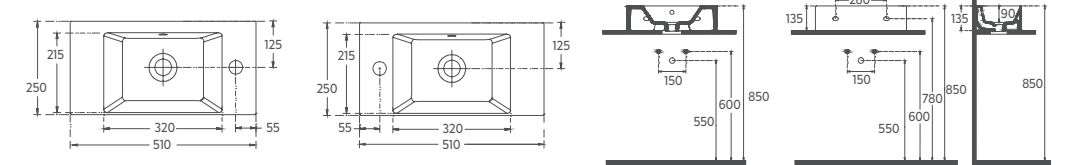

SISTEMA² Compacto Washbasin, 51 x 25 cm

10SF50050 Compacto Washbasin

1. **Features**
2. 510 x 250 mm
   - With Tap Hole
   - With Overflow Hole
   - Sharp&Slim
   - Suitable for Furniture & Wall Use