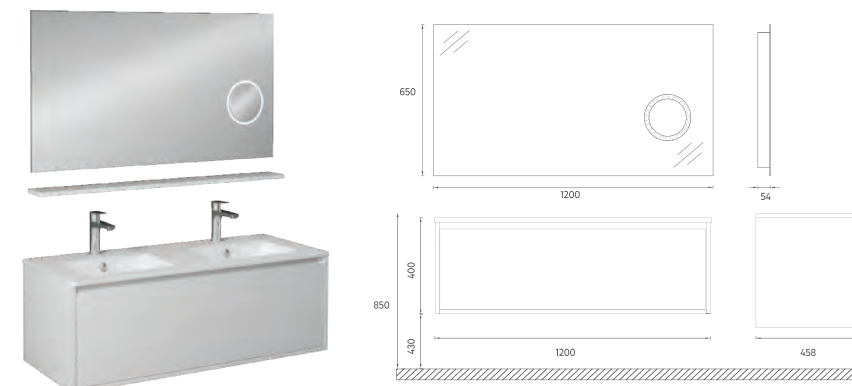

PRO Double Bow Washbasin Cabinet, 120 cm

1. **Features**
   1200 x 400 x 458 mm
   · Glossy Lacquer Body
   · Lacquer Double Drawer
   · LED Mirror
   · Soft Close Drawer
   · Metal Sided Full-Extension Drawer

Washbasin Included

Compatible Washbasin:
10SL50121

21MGS001121I	120 cm Washbasin Cabinet, White
21MGS070121I	120 cm Washbasin Cabinet, Light Grey
21MGS308121I	120 cm Washbasin Cabinet, Sand Beige
21MGS019121I	120 cm Washbasin Cabinet, Anthracite
21MG9001120I	120 cm Shelf, White
21MG9070120I	120 cm Shelf, Light Grey
21MG9008120I	120 cm Shelf, Sand Beige
21MG9019120I	120 cm Shelf, Anthracite
29OR4000120I	120 cm Magnifying Mirror with LED