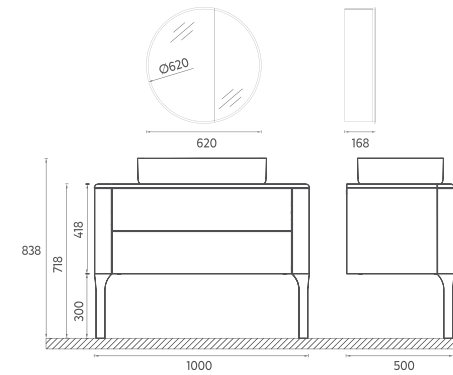

SOGNO Washbasin Unit, 100 cm

1. **Features**
   1000 x 500 x 718 mm
   · Push / Open
   · Drawer Anti-Slip Matt
   · Drawer Soft-Close
   · Drawer Divider
   · Matte Lacquer Body
   · Quartz Counter

Washbasin Included

21SGS7471001	Washbasin Cabinet, Anthracite
21SG25470621	Mirror Cabinet, Anthracite
21SG90470301	Shelf, Anthracite

Compatible Washbasin:
10NF65060