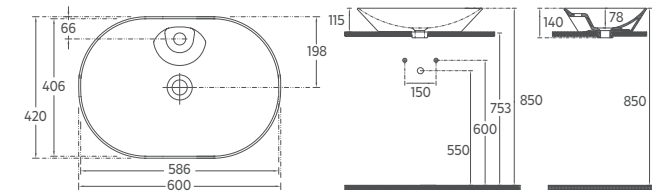

- Features**
- 644 x 395 mm
 - With Tap Hole
 - Without Overflow Hole
 - Suitable for Furniture Use
 - Sharp&Slim

SISTEMA^Y Countertop Washbasin, 60 cm

10SY51060 Countertop Washbasin

- Features**
- 600 x 420 mm
 - With Tap Hole
 - Without Overflow Hole
 - Suitable for Furniture Use
 - Sharp&Slim