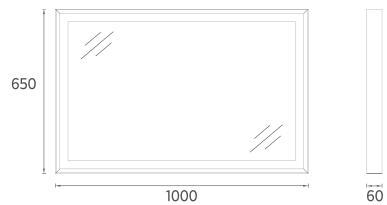

LUCA Mirror, 100 cm

1. **Features**
   1000 x 60 x 650 mm
   · 4000 Kelvin Daylight LED
   · BottomTouch On / Off

29LC40151001 100 cm Framed Mirror, with LED