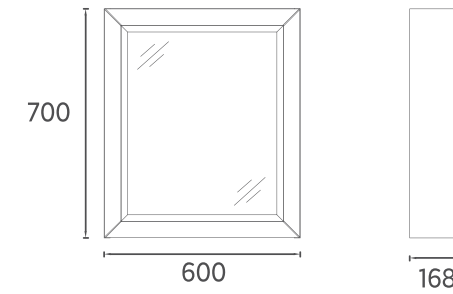

AGATHA Cabinet Mirror, 60 cm

1. **Features**
   600 x 168 x 700 mm
   · Matte Lacquer Door
   · Door Soft Close
   · Beveled Mirror

- 21AH1121070I Framed Mirror Cabinet Right, Butter Yellow
- 21AH1121071I Framed Mirror Cabinet Right, Cement Grey
- 21AH1121072I Framed Mirror Cabinet Right, Black
- 21AH1121170I Framed Mirror Cabinet Left, Butter Yellow
- 21AH1121171I Framed Mirror Cabinet Left, Cement Grey
- 21AH1121172I Framed Mirror Cabinet Left, Black