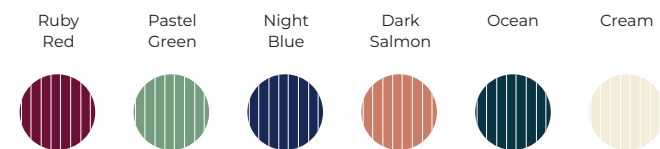

FURNITURE COLORS

MIRROR COLORS

COUNTER COLORS

HANDLE COLORS

ISVEA ICON SET

WASHBASIN COLORS

INFINITY Quartz Counter Washbasin Unit, 150 cm

- Features**
1500 x 495 x 500 mm
 · Matte Lacquer Body
 · Soft-Close Drawer
 · Mirror with LED
 · Drawer Anti-Slip Matt
 · Metal Sided Drawer
 · **White Quartz Counter**