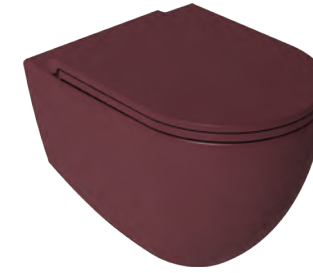

10NF02001-2R Maroon Red
INFINITY CleaRim Plus Wall Hung WC

40KF0543I-S
F50 WC Seat, Maroon Red