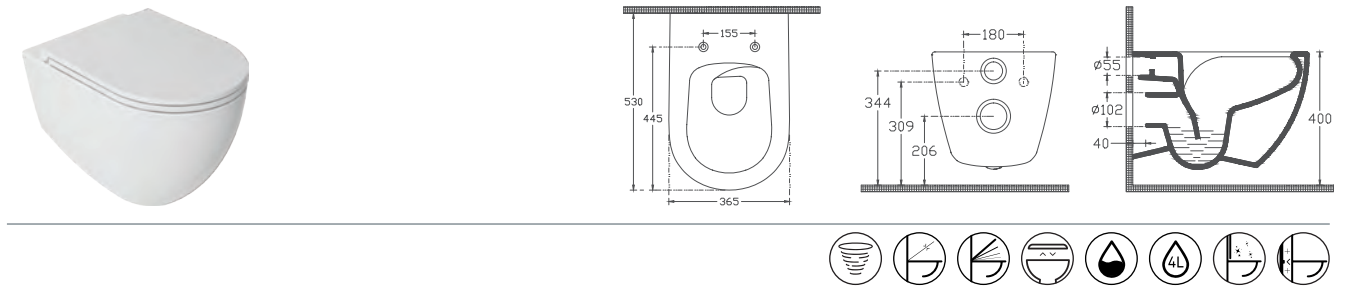

INFINITY TornadoPro Wall Hung WC

NEW

10NF02003 TornadoProWall Hung WC
10KF02001-S F50 WC Seat (Soft-Close, Quick / Releaset) Slim

1. **Features**
2. SmartFix Plus
   - Mounting Kit Included
   - Concealed Cistern Should Be Adjusted To 4L
   - WC Seat (Soft-Close, Quick Release) Must Be Ordered Separately