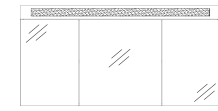

51
510 x 132 x 250 mm

MIRRORS