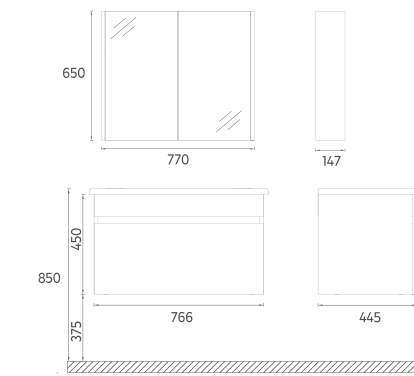

TRIO+ Washbasin Unit, 80 cm

Features
766 x 445 x 450 mm
· MDF Lam
· Drawer Soft-Close

Washbasin Included

24TPS4980801 Washbasin Cabinet, Detroit
24TR25990801 80 cm Cabinet Mirror, Detroit

! Compatible Washbasin:
10LE50081