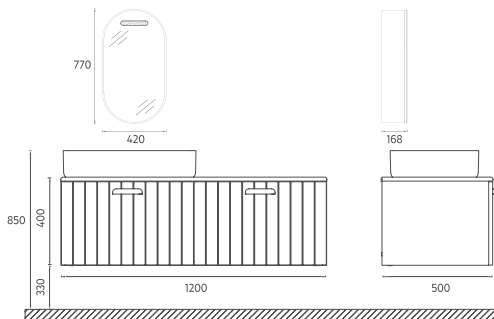

RINATO Washbasin Unit, 120 cm

1. **Features**
   1200 x 500 x 400 mm
2. Matte Lacquer Body
   - Drawer Lacquer
   - Drawer Anti-Slip Matt
   - Soft-Close Drawer
   - Drawer Divider
   - Hidden Drawer
   - Countertop Solid Oak Naturel cila

Washbasin Included

21RNS715120I	Washbasin Cabinet Stone Gray, Anthracite Washbasin Right
21RNS715121I	Washbasin Cabinet Stone Gray, Anthracite Washbasin Left
21RNS715121I	Washbasin Cabinet Stone Gray, White Washbasin Right
21RNS715120I	Washbasin Cabinet Stone Gray, White Washbasin Left
21RN3114035I	Mirror Cabinet, Stone Gray Left
21RN3114036I	Upper Cabinet, Pastel Green Left
21RN6113025I	Upper Cabinet, Stone Gray Right
21RN6213025I	Upper Cabinet, Stone Gray Left
21PN9013030I	Shelf, Stone Gray

Compatible Washbasin:
10NF65060-2C