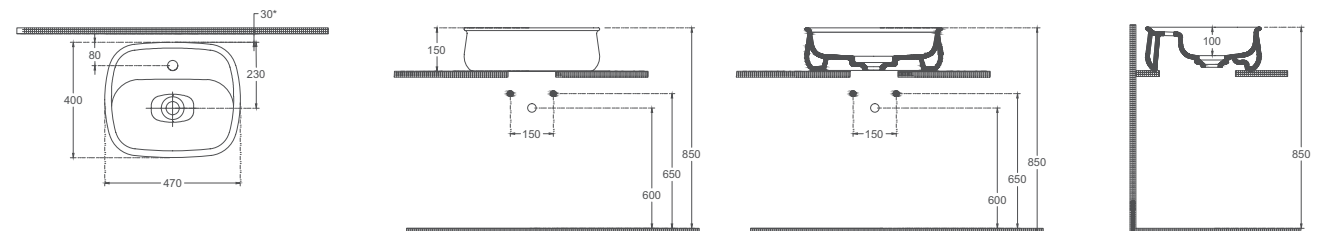

Features / Technical Drawing

- 600 x 400 mm**
- With Tap Hole
- Suitable for Furniture & Use
- Pop-up Included

Features / Technical Drawing

- 470 x 400 mm**
- With Tap Hole
- Suitable for Furniture & Use
- Pop-up Included