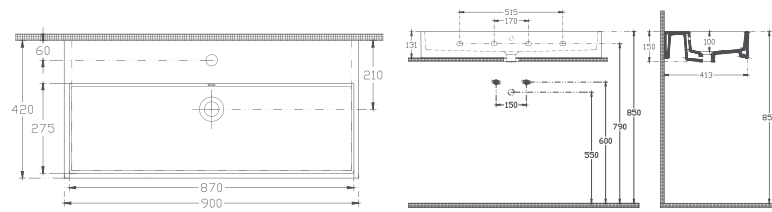

PURITA

PURITA Countertop Washbasin, 90 cm

10PL50090 Countertop Washbasin

Features

900 x 420 mm

- With Tap Hole
- With Overflow Hole
- Suitable for Furniture & Wall Use
- Mounting Kit Not Included