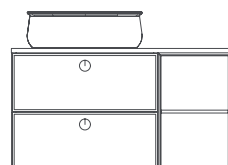

90

900 x 500 x 500 mm