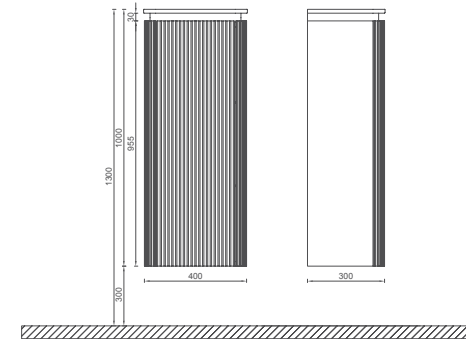

FLUIDO Tall Cabinet, 40 cm

1. **Features**
   400 X 350 x 1000 mm
2. Door Soft Close
   - Smoked Glass Shelf With LED
   - Compression Glass Shelf Support
   - Hidden Adjustable Metal Hanger

- 21FD30090401 40 cm Tall Cabinet Right, Top Table White Quartz
- 21FD30090411 40 cm Tall Cabinet Left, Top Table White Quartz
- 21FD30090421 40 cm Tall Cabinet Right, Top Table Smoked Quartz
- 21FD30090431 40 cm Tall Cabinet Left, Top Table Smoked Quartz