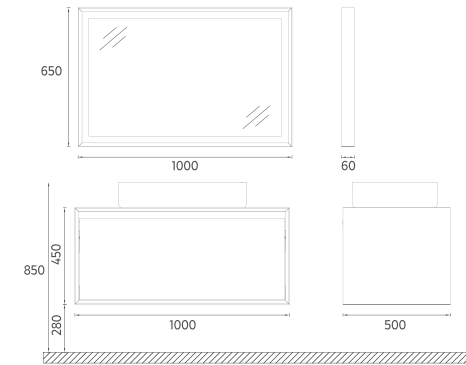

LUCA Washbasin Unit, 100 cm

1. **Features**
   1000 x 500 x 450 mm
   · Matte Lacquer Body
   · Drawer MDF Lam
   · Soft Close Drawer
   · Drawer Full-Extension

Washbasin Included

21LCS3051001	Washbasin Cabinet, Black Oak
29LC40091001	Embossed Black, LED Mirror

Compatible Washbasin:
10NF65060