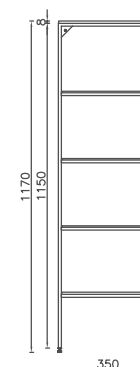

OMBRA Tall Cabinet, 35 cm

1. **Features**
   350 x 300 x 1170 mm
   · Matte Lacquer & Painted Profile
   · Black Glass Shelf

- 29MN3008035I 35 cm Short Glass Unit