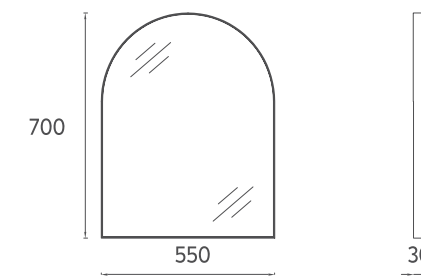

INFINITY Mirror, 55 cm

1. **Features**
   550 x 30 x 700 mm
2. Mirror
   - Metal Framed Mirror

29IA4008055I	Mirror