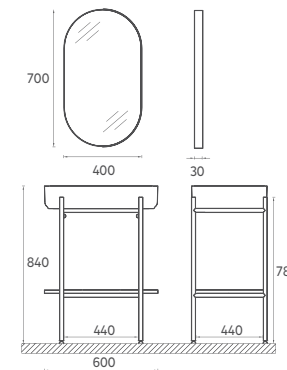

PUNO ART. Metal Profile Washbasin Unit, 60 cm

Features
600 x 440 x 840 mm
· Stainless Steel Profile
· Brushed Solid Brass
· Titanium Coating

Washbasin Included

- 29PNS008061I Washbasin Cabinet, Ivory Washbasin
- 29PN4008040I Mirror
- 21PN9004030I 30 cm Wall Shelf, Black

Compatible Washbasin:
10NF65060-2K