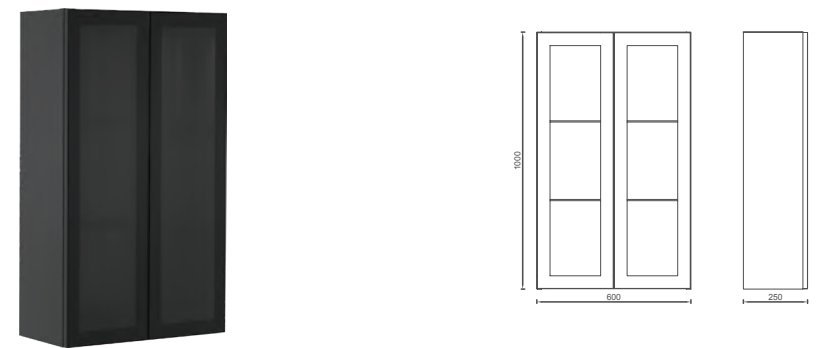

- Features**
600 x 250 x 1000mm
 · Soft Close Aluminum
 · Framed Glass Door
 · Smoked Glass Shelf (Not: White Cabinet Glass shelf extra clear)
 · Compression Glass Shelf Support
 · Hidden Adjustable Metal
 · Cabinet 4000 Kelvin LED
 · Matte Lacquer