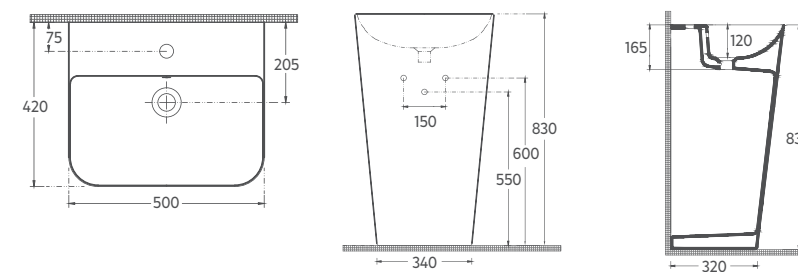

10SQ37001-2Z
SOTT'AQUA Monoblock Washbasin
50 cm, Isvea Blue

Features

- 500 x 420 x 830 mm**
- With Tap Hole
 - With Overflow Hole
 - Sharp&Slim
 - Wall Mount Only
 - Backside Is Not Glazed

Technical Drawing