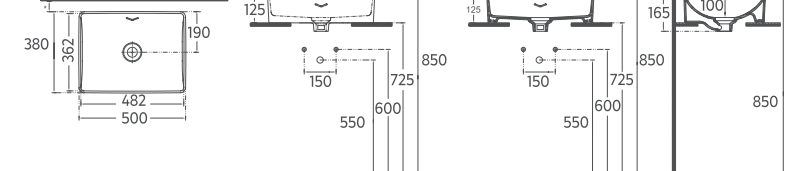

VEA Countertop Washbasin, 50 cm

10VAS6050 Countertop Washbasin

Features

- 500 x 380 mm
- Without Tap Hole
- V Shaped Overflow Hole
- Suitable for Furniture Use
- Pop-up Included