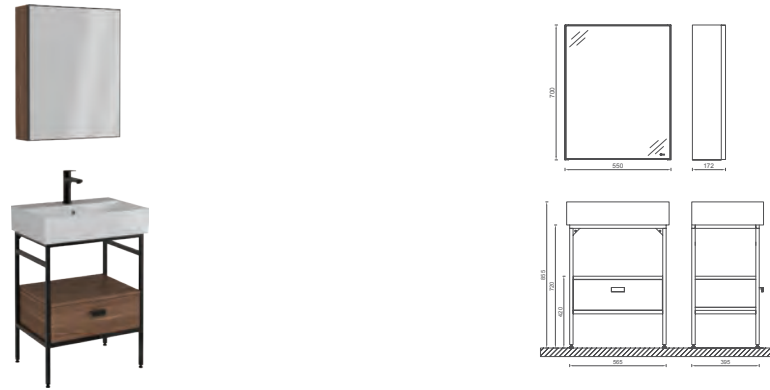

FERMO

FERMO Washbasin Unit, 60 cm

1. **Features**
   600 x 420 x 850 mm
   · Body Metal
   · Drawer MDF Lam
   · Drawer Soft-Close
   · Mirror Door Soft Close

Washbasin Included

- 29FRS007060I Washbasin Cabinet Victorian Walnut, Single Drawer, White Washbasin
- 29FRS007061I Washbasin Cabinet Victorian Walnut, Single Drawer, Black Washbasin
- 24FR2007055I 55 cm Cabinet Mirror Right, Victorian Walnut
- 24FR2017055I 55 cm Cabinet Mirror Left, Victorian Walnut

Compatible Washbasin:
10SF50060SV