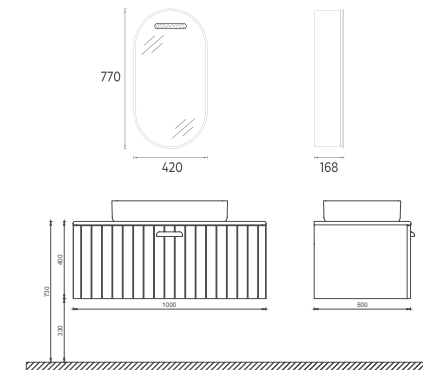

RINATO Washbasin Unit, 100 cm

1. **Features**
   1000 x 500 x 400 mm
2. Matte Lacquer Body
   - Drawer Lacquer
   - Drawer Anti-Slip Matt
   - Soft-Close Drawer
   - Drawer Divider
   - Hidden Drawer
   - Countertop Solid Oak Naturel cila

Washbasin Included

21RNS714102I	Washbasin Cabinet Stone Gray, Anthracite Washbasin
21RNS714103I	Washbasin Cabinet Stone Gray, White Washbasin
21PN2114040I	Mirror Cabinet Right, Stone Gray
21PN9012030I	30 cm Wall Shelf, Stone Gray

Compatible Washbasin:
10NF65060-2C