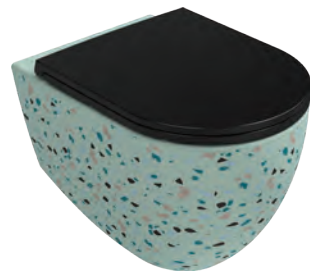

10NF02001-2T-TRZ Mint
INFINITY CleaRim Plus Wall Hung WC
40KF05211-S
F50 WC Seat, Black