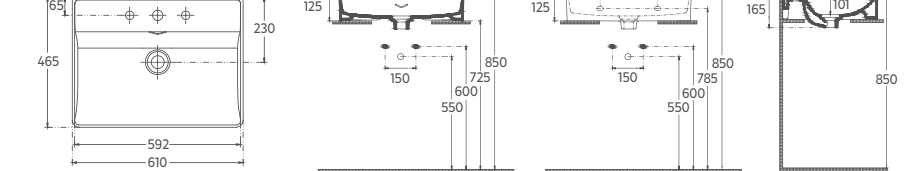

VEA Countertop Washbasin, 61 cm

10VAS5061 Countertop Washbasin

Features

- 610 x 465 mm
- With Tap Hole
- V Shaped Overflow Hole
- Suitable for Furniture & Wall Use
- Pop-up Included