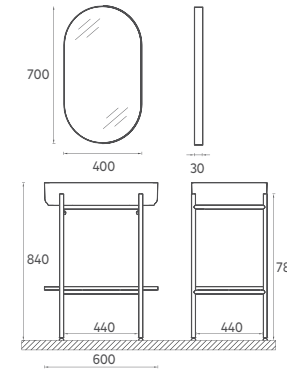

PUNO ART. Metal Profile Washbasin Unit, 60 cm

Features
600 x 440 x 840 mm
· Stainless Steel Profile
· Brushed Solid Brass
· Titanium Coating

Washbasin Included

- 29PNS008060I Washbasin Cabinet, White Washbasin
- 29PN4008040I Mirror
- 21PN9004030I 30 cm Wall Shelf, Black

Compatible Washbasin:
10NF65060