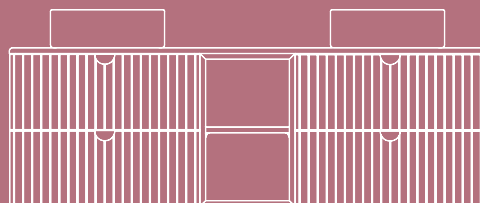

When designing INFINITY, the Isvea design team envisioned a modular structure for the modern urban bathroom that can be shaped according to the space and needs.

INFINITY, offering 5 different combinations of sizes ranging from 80 to 150 cm, has two full-extension drawers, one with a glass divider, on all washbasin modules. It offers the chance to choose between single and double washbasins or furniture compatible washbasins with etagere alternatives.

In the lower module, 5 mm thin-edged sharp&slim Infinity series bowl basins and UltraFlat washbasin family with UltraFlat shelf, bearing the signature of ISVEA's Italian design partner WAU Architetti, were preferred. INFINITY offers the comfort and functionality needed in the bathroom with its side cabinet that can be used separately or combined, tall cabinet with large storage volume, and LED illuminated mirror. Giving as much importance to elegance as function in its design, INFINITY complements its matte lacquered doors with fluted panel, with and brushed gold handles. Available in 6 different colors, INFINITY is fully compatible with ISVEA's sophisticated sanitaryware color palette COLORISVEA colors. Offering alternatives in color combinations as well as its modular structure, INFINITY appeals to those looking for freedom in bathroom design.