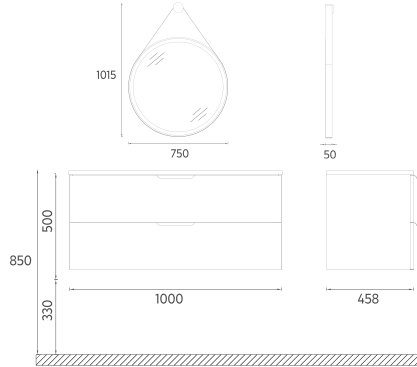

LIV Washbasin Unit, 100 cm

Features

- MDF Lam Body
- MDF Lam Double Drawer
- Drawer Soft-Close
- Soft Touch Surface

Washbasin Included

	24LVS21101I	100 cm Washbasin Cabinet, Lava
	24LVS21100I	100 cm Washbasin Cabinet, Light Beige
	Glossy Chrome Handle	
	24LVS31101I	100 cm Washbasin Cabinet, Lava
	24LVS31100I	100 cm Washbasin Cabinet, Light Beige
	21SQ4007076I	ø75 cm Mirror, with LED
	24LVS21109I	90 cm Washbasin Cabinet, Lava
	24LVS211090I	90 cm Washbasin Cabinet, Light Beige
	Glossy Chrome Handle	
	24LVS31109I	90 cm Washbasin Cabinet, Lava
	24LVS311090I	90 cm Washbasin Cabinet, Light Beige
	21SQ4007076I	ø75 cm Mirror, with LED
	24LVS21108I	80 cm Washbasin Cabinet, Lava
	24LVS211080I	80 cm Washbasin Cabinet, Light Beige
	Glossy Chrome Handle	
	24LVS31108I	80 cm Washbasin Cabinet, Lava
	24LVS311080I	80 cm Washbasin Cabinet, Light Beige
	21SQ4007076I	ø75 cm Mirror, LED'li
	24LVS21107I	70 cm Washbasin Cabinet, Lava
	24LVS211070I	70 cm Washbasin Cabinet, Light Beige
	Glossy Chrome Handle	
	24LVS32107I	70 cm Washbasin Cabinet, Lava
	24LVS321070I	70 cm Washbasin Cabinet, Light Beige
	21SQ4007056I	ø55 cm Mirror, with LED
	24LVS21106I	60 cm Washbasin Cabinet, Lava
	24LVS211060I	60 cm Washbasin Cabinet, Light Beige
	Glossy Chrome Handle	
	24LVS31106I	60 cm Washbasin Cabinet, Lava
	24LVS311060I	60 cm Washbasin Cabinet, Light Beige
	21SQ4007056I	ø55 cm Mirror, with LED

Compatible Washbasin:
10SL5012I
10SL5010I
10SL5009I
10SL5008I
10SL5007I
10SL5006I

Cabinet Size:
1200 x 458 x 500 mm
1000 x 458 x 500 mm
900 x 458 x 500 mm
800 x 458 x 500 mm
700 x 458 x 500 mm
600 x 458 x 500 mm