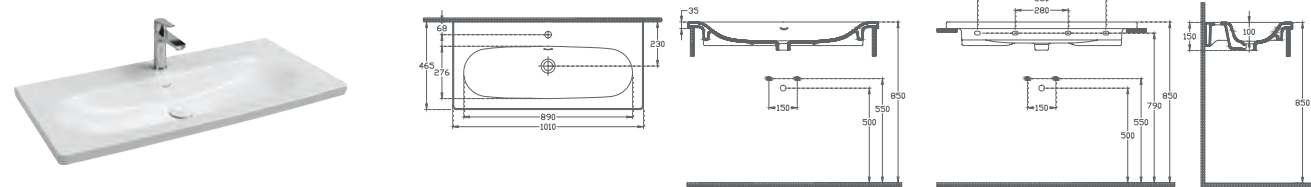

Sistema^S Washbasin, 101 cm

10SS50101

Washbasin

Features

1010 x 465 mm

- With Tap Hole
- U Shaped Overflow Hole
- Mounting Kit Not Included
- Suitable for Furniture & Wall Use