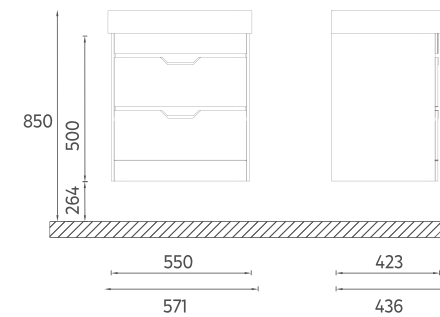

FONTE Washbasin Unit, 57 cm

1. **Features**
   550 x 423 x 500 mm
   · Glossy Lacquer Body
   · Lacquer Double Drawer
   · Soft Close
   · Metal Sided Full-Extension Drawer

Washbasin Included

21USS0151571	Washbasin Cabinet, Red
21USS0141571	Washbasin Cabinet, Black
21SQS1040571	Washbasin Cabinet, Anthracite
21SQS1040581	Washbasin Cabinet, Light Grey
21SQS1010571	Washbasin Cabinet, White

Compatible Washbasin:
10SQ50057