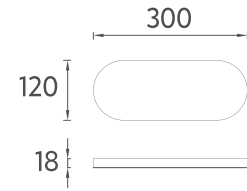

PUNO

PUNO Shelf, 30 cm

Features
300 x 120 x 18 mm
· Lacquered Shelf

- 21PN90040301 30 cm Shelf, Black
- 21PN90010301 30 cm Shelf, White