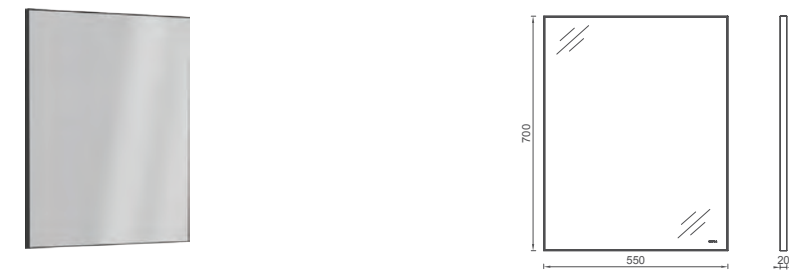

! Compatible Washbasin:
10SF50060SV

FERMO Mirror, 55 cm

Features
550 x 22 x 700 mm
 · Aluminum, Black Painted Frame

- 24FR2027055I 55 cm Mirror

MEZZO COLLECTION
SIENA

+
60 ANNI

NEW

SIENA