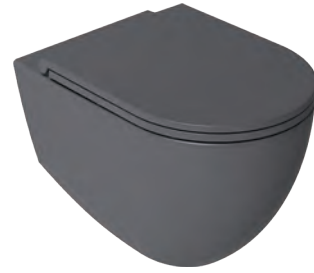

10NF02001-2C Anthracite
INFINITY CleaRim Plus Wall Hung WC

40KF0522I-S
F50 WC Seat, Anthracite