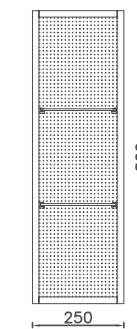

VENETA Shelf with LED, 25 cm

1. **Features**
   250 x 200 x 800 mm
   · Matte Lacquer

21VN2138025I	25 cm Open Shelf with LED, Brick

! Compatible Washbasin:
110NF5012I