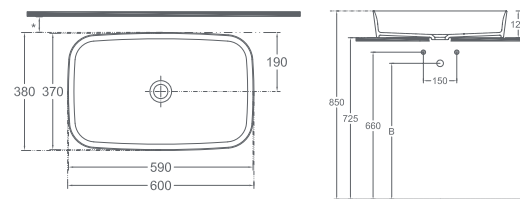

PEAK Countertop Washbasin, 60 cm

10PE67060 Countertop Washbasin

1. **Features**
2. 600 x 380 mm
   - Without Tap Hole
   - Without Overflow Hole
   - Sharp&Slim