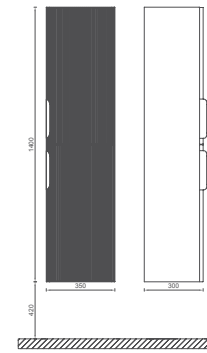

SIENA Tall Cabinet, 40 cm

Features
400 x 300 x 1400 mm
· Door Soft Close
· Thermoform

27SN3070035I	40 cm Tall Cabinet Right, Black Handle, Brick Red
27SN3080035I	40 cm Tall Cabinet Right, Black Handle, Soft Green
27SN3090035I	40 cm Tall Cabinet Right, Black Handle, Dark Blue
27SN3070036I	40 cm Tall Cabinet Left, Black Handle, Brick Red
27SN3080036I	40 cm Tall Cabinet Left, Black Handle, Soft Green
27SN3090036I	40 cm Tall Cabinet Left, Black Handle, Dark Blue
27SN3070037I	40 cm Tall Cabinet Right, Glossy Chrome Handle, Brick Red
27SN3080037I	40 cm Tall Cabinet Right, Glossy Chrome Handle, Soft Green
27SN3090037I	40 cm Tall Cabinet Right, Glossy Chrome Handle, Dark Blue
27SN3070038I	40 cm Tall Cabinet Left, Glossy Chrome Handle, Brick Red
27SN3080038I	40 cm Tall Cabinet Left, Glossy Chrome Handle, Soft Green