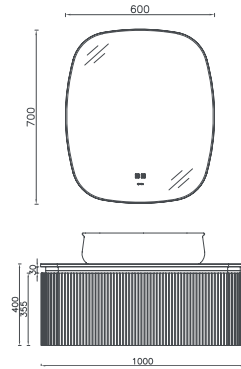

FLUIDO

FLUIDO Washbasin Unit, 100 cm

1. **Features**
   1000 x 500 x 400 mm
2. Washbasin Cabinet with Neon LED
   - Drawer Anti-Slip Matt
   - Drawer Soft-Close
   - Slim Drawer
   - Drawer Divider
   - Concealed Siphon
   - Solid Wood / Walnut Varnish
3. ***White Quartz Counter**

Washbasin Included

- 21FDS0091001 Washbasin Cabinet, Matte White Washbasin
- 21FD40090701 60 cm Amorphous, Plexy LED Mirror

Compatible Washbasin:
10FD65060-2L