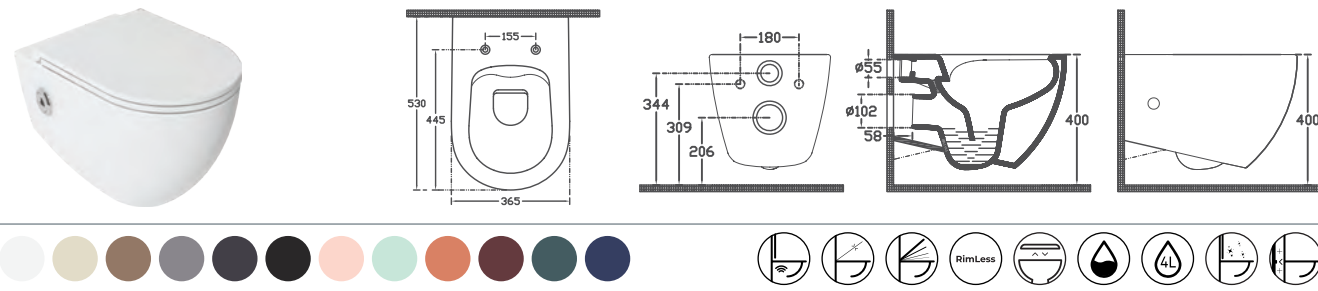

INFINITY CleaRim Plus SensoClean Wall Hung WC

10NFS10261 CleaRim Plus Wall Hung WC, Cold Water Inlet
40KF02001-S F50 WC Seat (Soft-Close, Quick / Releaset) Slim

1. **Features**
2. SmartFix Plus
   - Mounting Kit Included
   - Concealed Cistern Should Be Adjusted To 4L
   - Integrated Bidet Valve With Sensor
   - WC Seat (Soft-Close, Quick Release) Must Be Ordered Separately