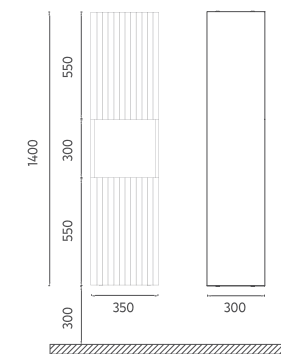

INFINITY Tall Cabinet, 35 cm

1. **Features**
   350 x 300 x 1400 mm
   · Matte Lacquer Body
   · Soft Close Door
   · Smoked Glass Shelf
   · Compression Glass Shelf Support
   · Hidden Adjustable Metal Hanger

21IF3148035I	Tall Cabinet Right, Ruby Red
21IF3149035I	Tall Cabinet Right, Ocean
21IF3150035I	Tall Cabinet Right, Salmon
21IF3113035I	Tall Cabinet Right, Pastel Green
21IF3172035I	Tall Cabinet Right, Night Blue
21IF3112035I	Tall Cabinet Right, Cream
21IF3248035I	Tall Cabinet Left, Ruby Red
21IF3249035I	Tall Cabinet Left, Ocean
21IF3250035I	Tall Cabinet Left, Dark Salmon
21IF3213035I	Tall Cabinet Left, Pastel Green
21IF3272035I	Tall Cabinet Left, Night Blue
21IF3212035I	Tall Cabinet Left, Cream