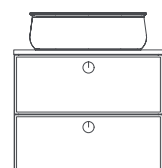

60

600 x 500 x 500 mm