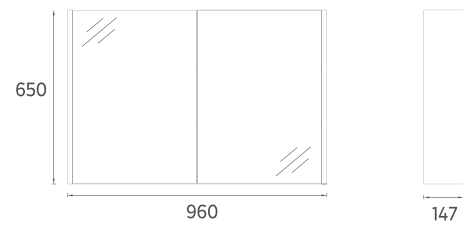

TRIO+ Cabinet Mirror, 100 cm

Features
960 x 147 x 650 mm
 · MDF Lam
 · Door Soft Close

24TR25651001	100 cm Cabinet Mirror, Latin Marble
24TR25761001	100 cm Cabinet Mirror, Retro Bronze
24TR25981001	100 cm Cabinet Mirror, Retro Silver
24TR25991001	100 cm Cabinet Mirror, Detroit