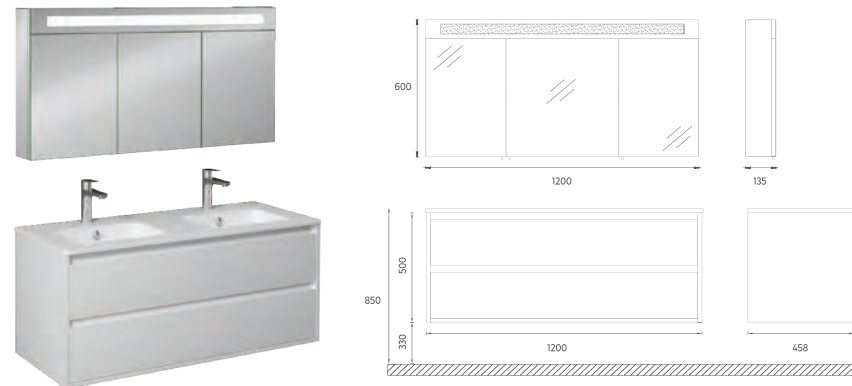

PRO Double Bowl Washbasin Unit, 120 cm

1. **Features**
   1200 x 500 x 458 mm
   · Glossy Lacquer Body
   · Lacquer Double Drawer
   · LED Mirror
   · Soft Close Drawer
   · Metal Sided Full-Extension Drawer

Washbasin Included

Compatible Washbasin:
10SL50121

21MGS001120I	120 cm Washbasin Cabinet, White
21MGS070120I	120 cm Washbasin Cabinet, Light Grey
21MGS708121I	120 cm Washbasin Cabinet, Sand Beige
21MGS019120I	120 cm Washbasin Cabinet, Anthracite
22OR2600120I	120 cm Mirror Cabinet, with 3 Doors, LED