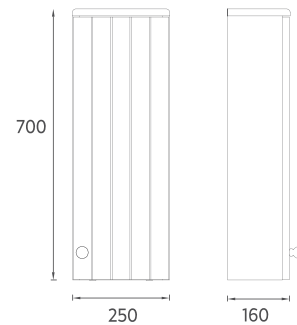

RINATO Upper Cabinet, 25 cm

1. **Features**
   250 x 160 x 700 mm
2. Lacquered Body
   - Soft Close Door
   - Smoked Glass Shelf
   - Compression Glass Shelf Support
   - Hidden Adjustable Metal Hanger

21RN6113025I	25 cm Upper Cabinet, Pastel Green Right
21RN6213025I	25 cm Upper Cabinet, Pastel Green Left
21RN6112025I	25 cm Upper Cabinet, Cream Right
21RN6212025I	25 cm Upper Cabinet, Cream Left
21RN6114025I	25 cm Upper Cabinet, Stone Gray Right
21RN6214026I	25 cm Upper Cabinet, Stone Gray Left