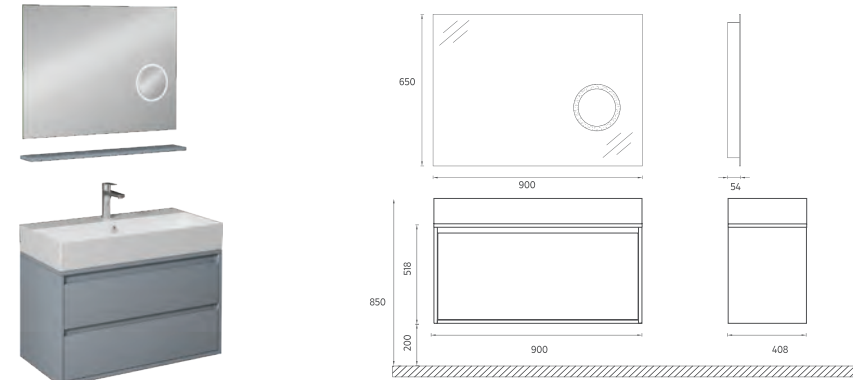

PRO Washbasin Unit, 90 cm

1. **Features**
2. Glossy Lacquer Body
   - Lacquer Double Drawer
   - LED Mirror
   - Soft Close Drawer
   - Metal Sided Full-Extension Drawer

Washbasin Included

	21SFS101090I	90 cm Washbasin Cabinet, White
	21SFS114090I	90 cm Washbasin Cabinet, Light Grey
	21SFS708090I	90 cm Washbasin Cabinet, Sand Beige
	21SFS104090I	90 cm Washbasin Cabinet, Anthracite
	21MG9001090I	90 cm Shelf, White
	21MG9070090I	90 cm Shelf, Light Grey
	21MG9008090I	90 cm Shelf, Sand Beige
	21MG9019090I	90 cm Shelf, Anthracite
	29OR4000090I	90 cm Magnifying Mirror with LED
	21SFS101070I	70 cm Washbasin Cabinet, White
	21SFS114070I	70 cm Washbasin Cabinet, Light Grey
	21SFS708070I	70 cm Washbasin Cabinet, Sand Beige
	21SFS104070I	70 cm Washbasin Cabinet, Anthracite
	21MG9001070I	70 cm Shelf, White
	21MG9070070I	70 cm Shelf, Light Grey
	21MG9008070I	70 cm Shelf, Sand Beige
	21MG9019070I	70 cm Shelf, Anthracite
	29OR4000070I	70 cm Magnifying Mirror with LED
	21SFS001060I	60 cm Washbasin Cabinet, White
	21SFS014060I	60 cm Washbasin Cabinet, Light Grey
	21SFS708060I	60 cm Washbasin Cabinet, Sand Beige
	21SFS004060I	60 cm Washbasin Cabinet, Anthracite
	21MG9001060I	60 cm Shelf, White
	21MG9070060I	60 cm Shelf, Light Grey
	21MG9008060I	60 cm Shelf, Sand Beige
	21MG9019060I	60 cm Shelf, Anthracite
	29OR4000060I	60 cm Magnifying Mirror with LED

Compatible Washbasin:
10SF50090
10SF50070
10SF50060

Cabinet Size:
900 x 500 x 458 mm
700 x 500 x 458 mm
600 x 500 x 458 mm