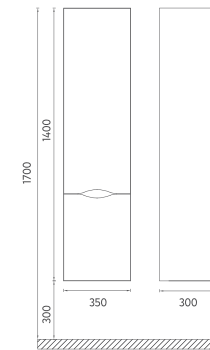

NEO Tall Cabinet, 35 cm

1. **Features**
   350 x 1400 x 300 mm
   · Glossy Lacquer Body
   · Soft Close Door
   · Glass Shelf
   · Hidden Hanger

- 21NG3119035E 35 cm Tall Cabinet, Grey Right
- 21NG3101035E 35 cm Tall Cabinet, Grey Left
- 21NG3219035E 35 cm Tall Cabinet, White Right
- 21NG3201035E 35 cm Tall Cabinet, White Left