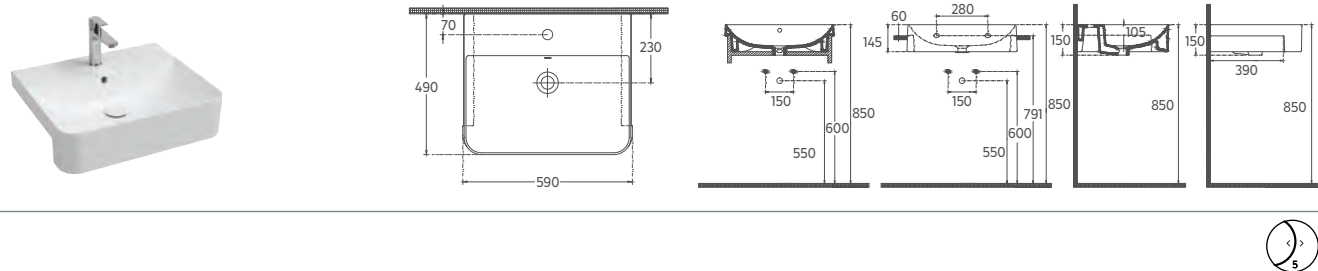

SOTT'AQUA Yarım Countertop Washbasin, 59 cm

10SQ51058SV Countertop Washbasin

1. **Features**
2. 590 x 490 mm
   - With Tap Hole
   - With Overflow Hole
   - Sharp&Slim
   - Suitable for Furniture & Wall Use